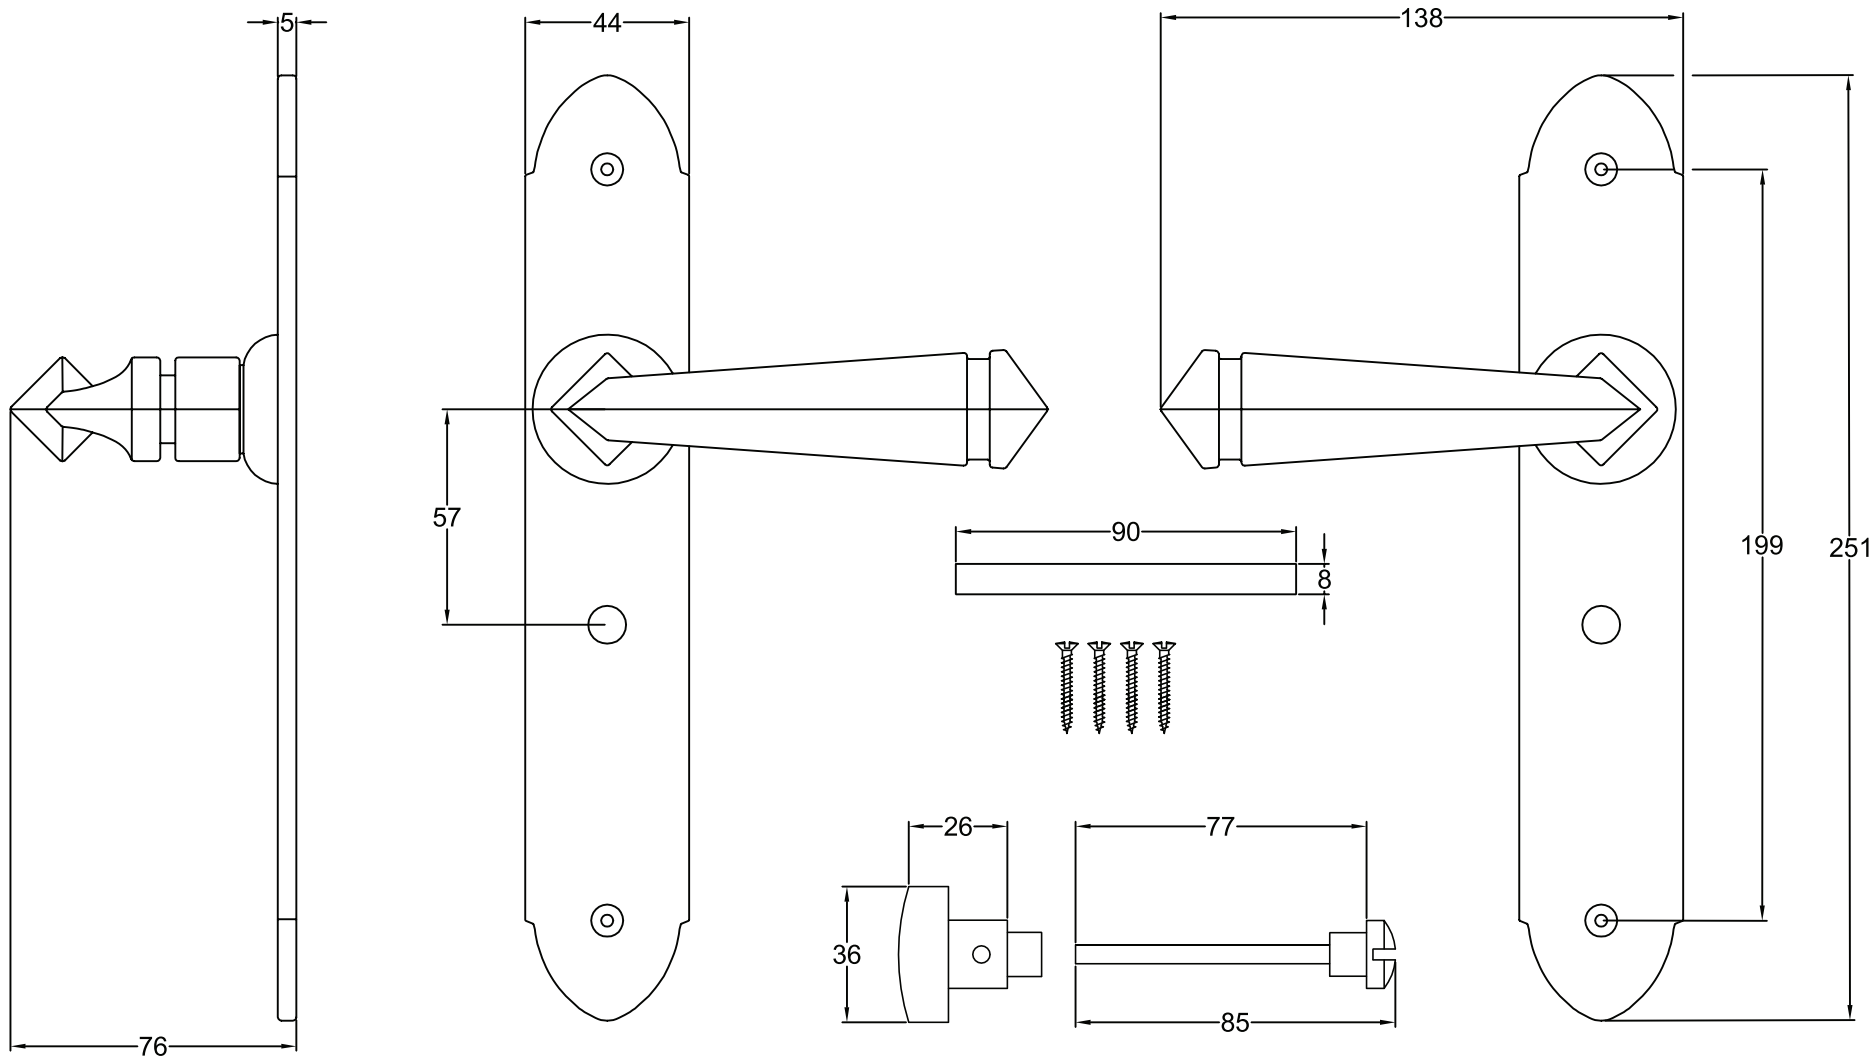

Web: www.suffolklatchcompany.co.uk
Email: info@suffolklatchcompany.co.uk
Tel: 01787 277277

Suffolk Latch Company Ltd
Unit B
Clare
Suffolk
CO10 8QD

Scale: 1:2

SKU: HANG03

Date: 09/06/16

Drawn By: Carl Benson

Product Name: Gothic Lever Bathroom Handle

Material / Colour: Cast iron / Black Powder Coat

Pack Content: 2 x Handles, 1 x Mortice Bar, 4 x Wood Screws and 1 x Thumb Turn.

Suffolk Latch Co
suffolklatchcompany.co.uk