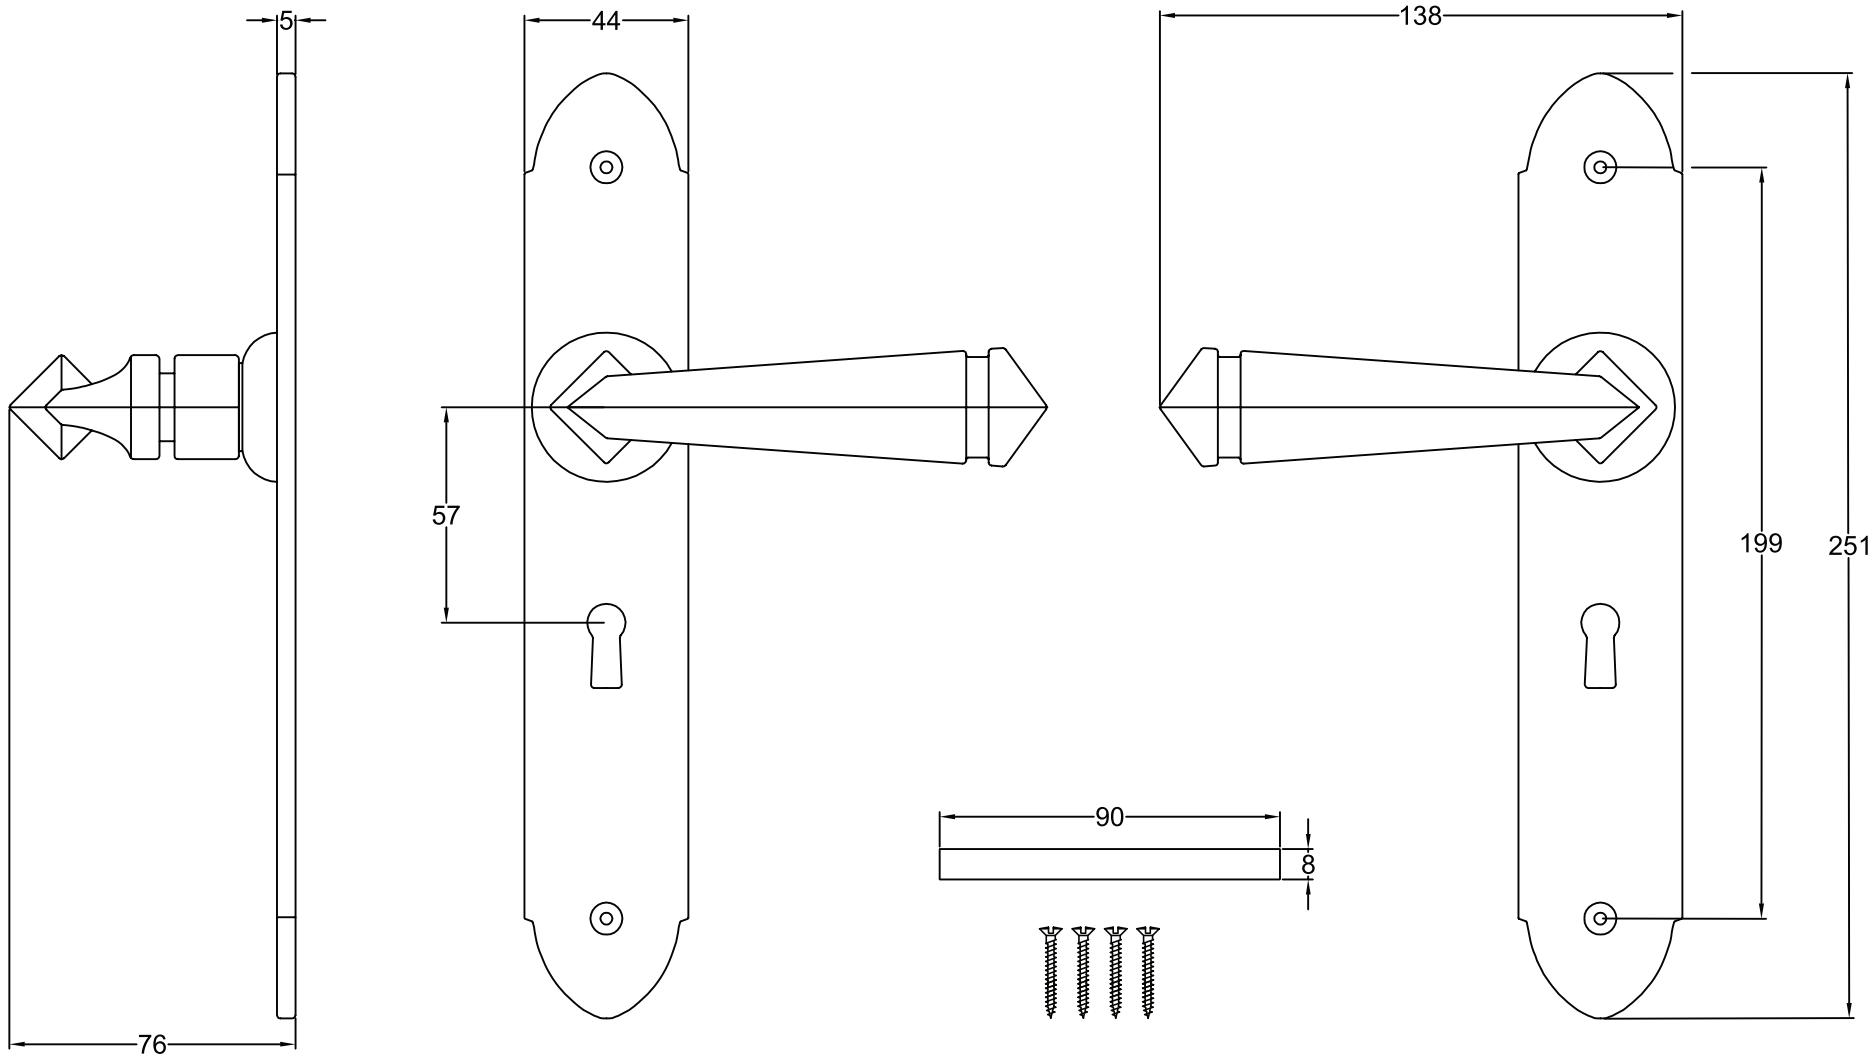

Product Name: Gothic Lever Latch Handle

Material / Colour: Cast iron / Black Powder Coat

Pack Content: 2 x Handles, 1 x Mortice Bar, 4 x Wood Screws.

Suffolk Latch Co
suffolklatchcompany.co.uk

Web: www.suffolklatchcompany.co.uk
 Email: info@suffolklatchcompany.co.uk
 Tel: 01787 277277

Suffolk Latch Company Ltd
 Unit B
 Clare
 Suffolk
 CO10 8QD

Scale: 1:2

SKU: HANGO2

Date: 09/06/2016

Drawn By: Carl Benson

Product Name: Gothic Lever Lock Handle

Material / Colour: Cast iron / Black Powder Coat

Scale: 1:2

SKU: HANG03

Date: 09/06/16

Drawn By: Carl Benson

Product Name: Gothic Lever Bathroom Handle

Material / Colour: Cast iron / Black Powder Coat

Pack Content: 2 x Handles, 1 x Mortice Bar, 4 x Wood Screws and 1 x Thumb Turn.