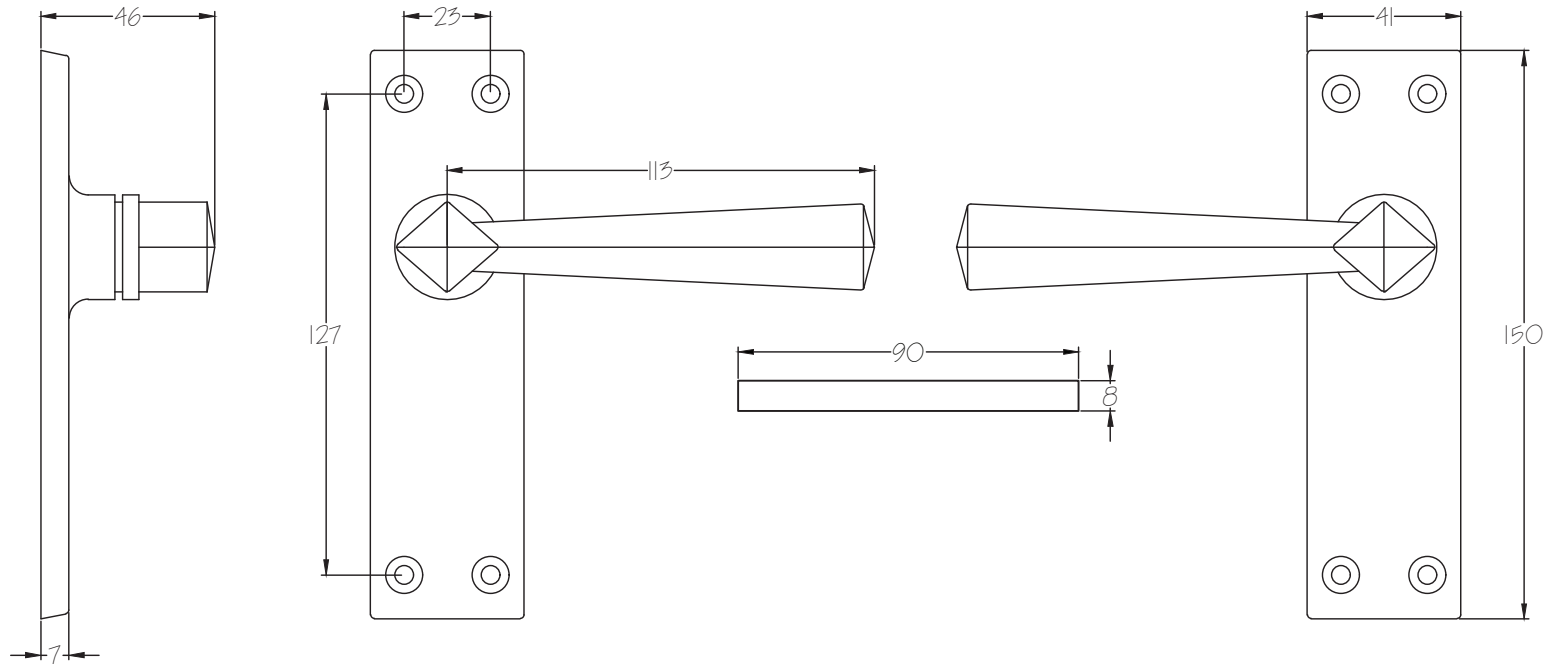

Product Name: Straight Bathroom

Material / Colour: Cast Iron, Pewter Finish

Pack Content: 2 x Handles, 1 x Mortice Bar, 8 x Matching Wood Screws

Suffolk Latch Co
suffolklatchcompany.co.uk

Web: www.suffolklatchcompany.co.uk
 Email: info@suffolklatchcompany.co.uk
 Tel: 01787 277277

Suffolk Latch Company Ltd
 Unit B
 Clare
 Suffolk
 CO10 8QP

Scale: 1:2

SKU: HANSQ2-P

Date: 10/02/2018

Drawn By: Carl Benson

Product Name: Straight Lever Latch

Material / Colour: Cast Iron, Pewter Finish

Pack Content: 2 x Handles, 1 x Mortice Bar, 8 x Matching Wood Screws.