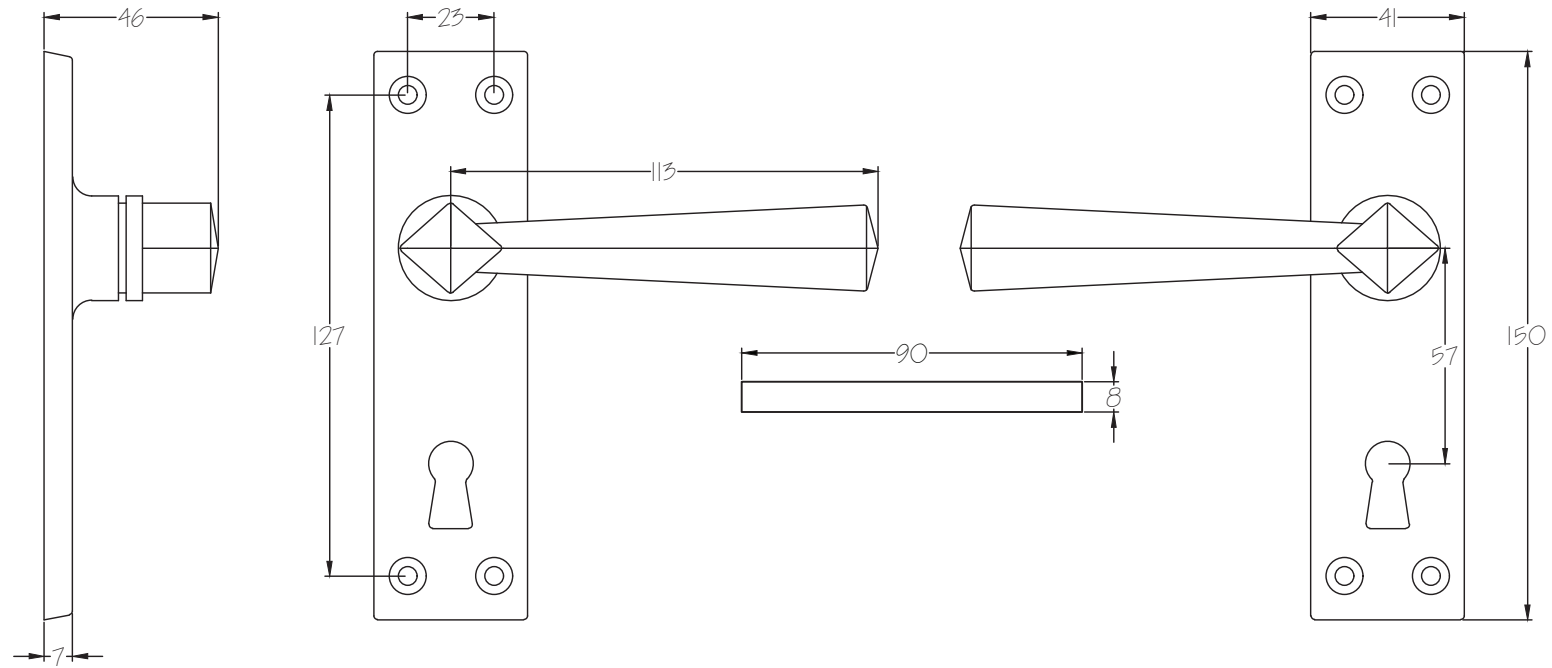

Web: www.suffolklatchcompany.co.uk
Email: info@suffolklatchcompany.co.uk
Tel: 01787 277277

Suffolk Latch Company Ltd
Unit B
Clare
Suffolk
CO10 8QP

Scale: 1:2

SKU: UK-HANSQOI-P

Date: 10/02/2018

Drawn By: Carl Benson

Product Name: Straight Lever Lock

Material / Colour: Cast Iron, Pewter Finish

Pack Content: 2 x Lever Handles, 1 x Mortice bar, 8 x Matching Wood Screws.

Suffolk Latch Co
suffolklatchcompany.co.uk