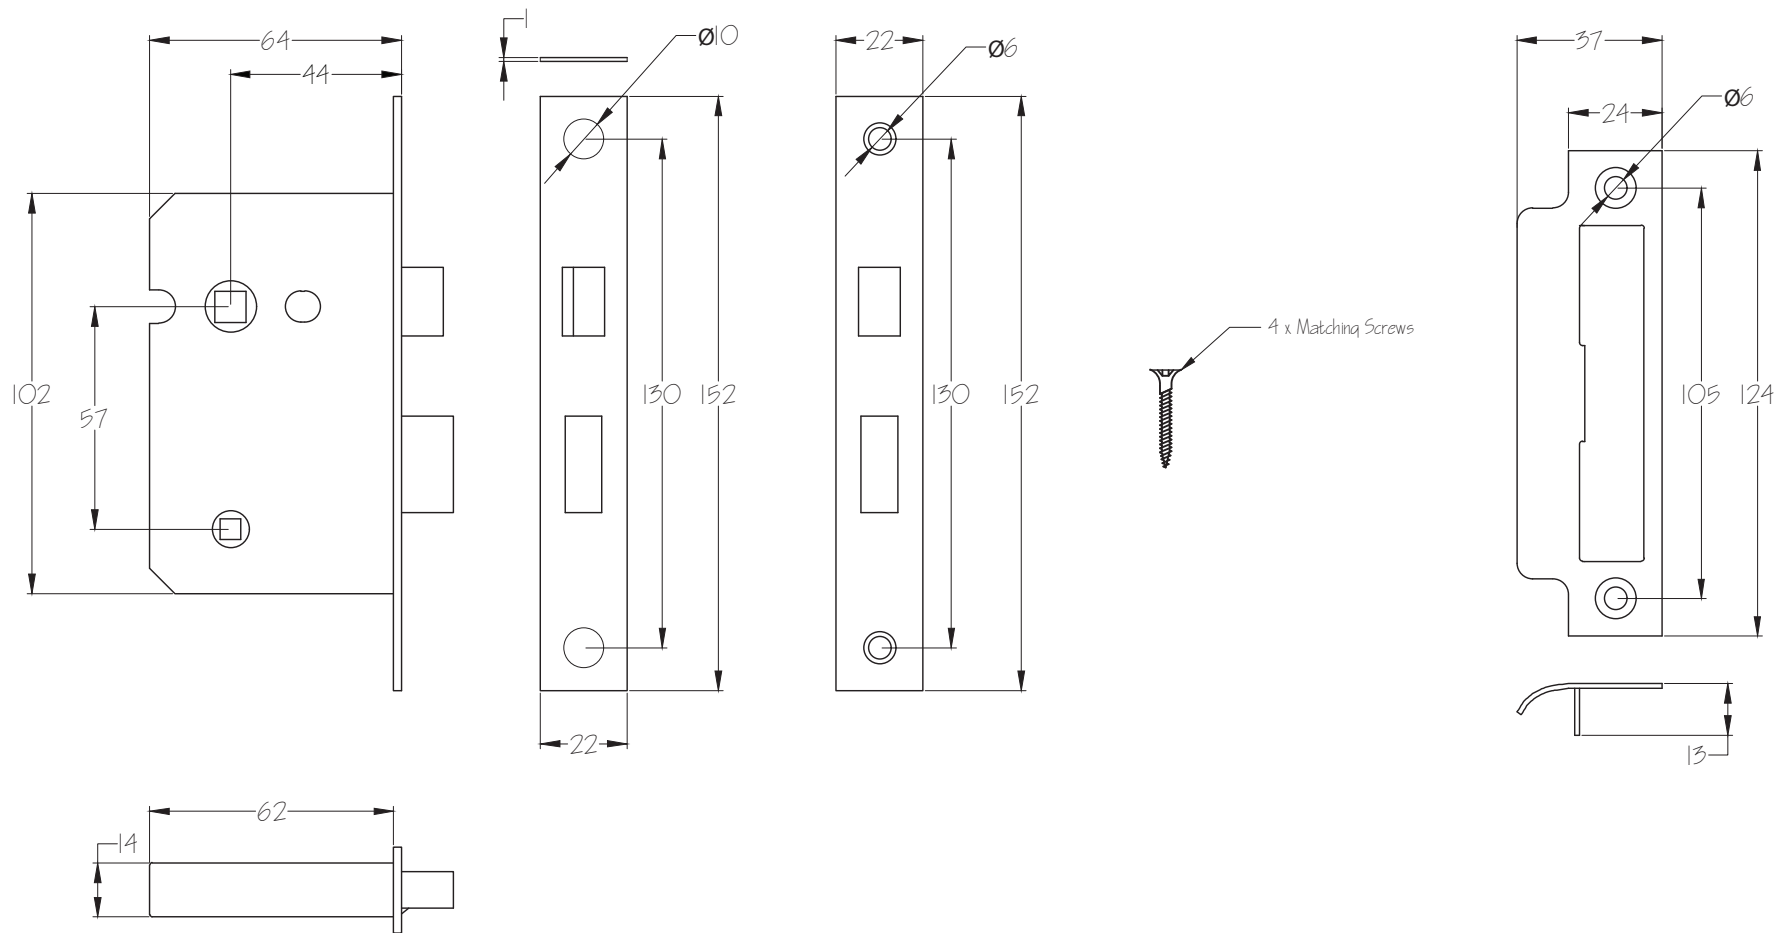

SKU: LAL1450-NP-2.5

Date: 29/08/2018

Drawn By: Carl Benson

Product Name: Nickel Plate Sashlock 2.5 Inch Fire Rated CEI121

Material / Colour: Mild Steel with Nickel Plate Forend

Pack Content: 1 x Sashlock, Keeper, Separate Forend, 2 x Keys & Matching Screws.