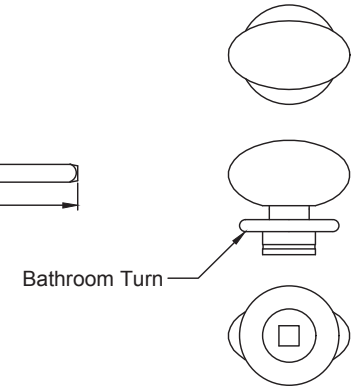

Web: www.suffolkatchcompany.co.uk
Email: info@suffolkatchcompany.co.uk
Tel: 01787 277277

Suffolk Latch Company Ltd
Unit B, Bridewell Ind Est
Clare
Suffolk
CO10 8QD

Scale: 1:2
SKU: UKS-FB1071
Date: 08/10/2019
Drawn By: Carl Benson

Product Name :Curl Bathroom
Material / Colour: Flat Black/Drop Forged Steel.
Pack Content: 1 x Pair of Handles, 1 x Mortice Bar, 8 x Wood Screws, 2 X Shims, 2 x Washers & 2 x Cir Clips.