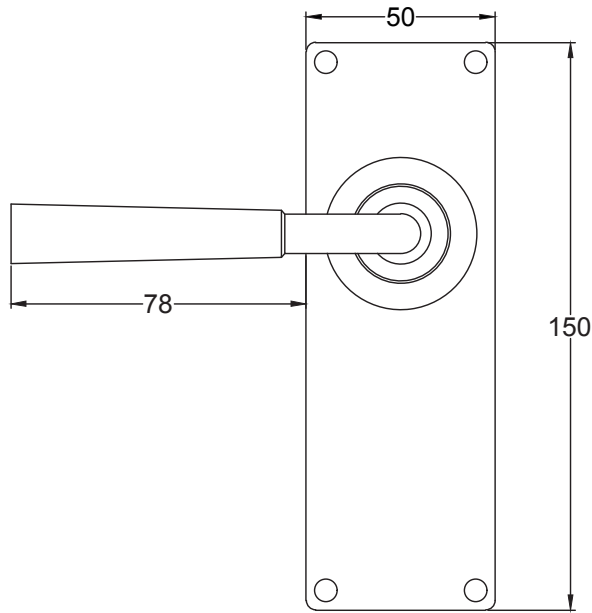

Web: www.suffolkatchcompany.co.uk
Email: info@suffolkatchcompany.co.uk
Tel: 01787 277277

Suffolk Latch Company Ltd
Unit B, Bridewell Ind Est
Clare
Suffolk
CO10 8QD

Scale: 1:2

SKU: UKS-FB1112

Date: 08/10/2019

Drawn By: Carl Benson

Product Name :Cotswold Latch Passage

Material / Colour: Flat Black/Drop Forged Steel.

Pack Content: 1 x Pair of Handles, 1 x Mortice Bar, 8 x Matching Stainless Steel Slotted Wood Screws

Suffolk Latch Co
suffolkatchcompany.co.uk