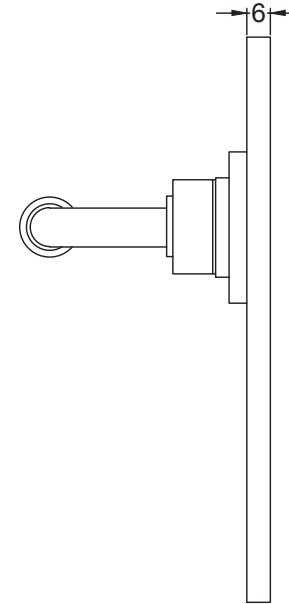

Web: www.suffolkatchcompany.co.uk
Email: info@suffolkatchcompany.co.uk
Tel: 01787 277277

Suffolk Latch Company Ltd
Unit B, Bridewell Ind Est
Clare
Suffolk
CO10 8QD

Scale: 1:2
SKU: UKS-FB1114
Date: 08/10/2019
Drawn By: Carl Benson

Product Name :Cotswold Lever on Keyhole
Material / Colour: Flat Black/Drop Forged Steel.
Pack Content: 1 x Pair of Handles, 1 x Mortice Bar, 8 x Matching Stainless Steel Slotted Wood Screws