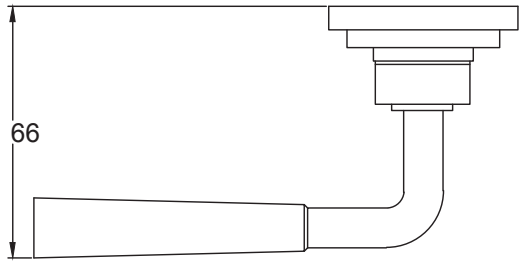

Indicator

Web: www.suffolklatchcompany.co.uk
Email: info@suffolklatchcompany.co.uk
Tel: 01787 277277

Suffolk Latch Company Ltd
Unit B, Bridewell Ind Est
Clare
Suffolk
CO10 8QD

Scale: 1:2

SKU: UKS-FB1113

Date: 08/10/2019

Drawn By: Carl Benson

Product Name :Cotswold Bathroom

Material / Colour: Flat Black/Drop Forged Steel.

Pack Content: 1 x Pair of Handles, 1 x Mortice Bar, 8 x Wood Screws, 2 X Shims, 2 x Washers & 2 x Cir Clips.

Suffolk Latch Co
suffolklatchcompany.co.uk