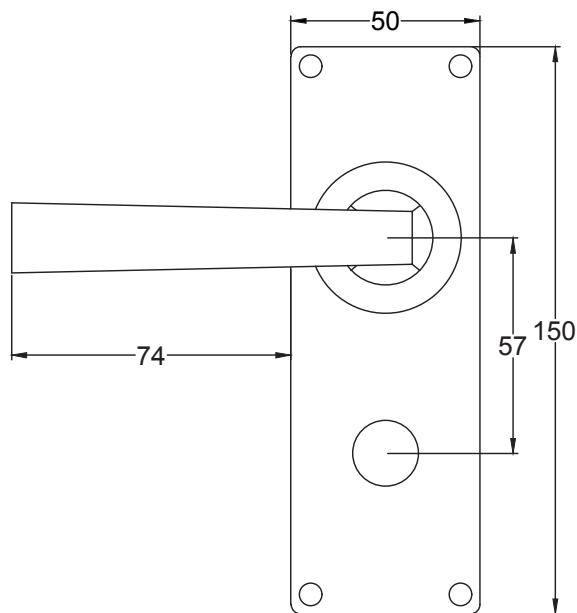

8 x SS Dome Head Slotted Wood Screws

Web: www.suffolklatchcompany.co.uk
Email: info@suffolklatchcompany.co.uk
Tel: 01787 277277

Suffolk Latch Company Ltd
Unit B, Bridewell Ind Est
Clare
Suffolk
CO10 8QD

Scale: 1:2

SKU: UKS-FB1123

Date: 08/10/2019

Drawn By: Carl Benson

Product Name : Arundel Bathroom

Material / Colour: Flat Black/Drop Forged Steel.

Pack Content: 1 x Pair of Handles, 1 x Mortice Bar, 8 x Wood Screws, 2 X Shims, 2 x Washers & 2 x Cir Clips.