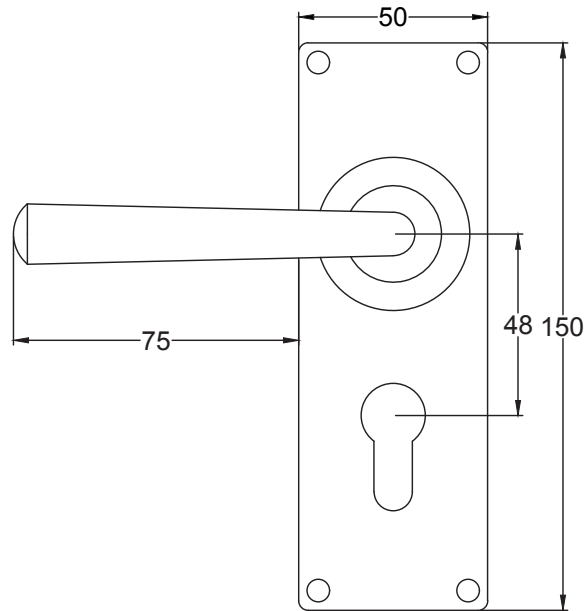

8 x SS Dome Head Slotted Wood Screws

Web: www.suffolk latch company.co.uk
Email: info@suffolk latch company.co.uk
Tel: 01787 277277

Suffolk Latch Company Ltd
Unit B, Bridewell Ind Est
Clare
Suffolk
CO10 8QD

Scale: 1:2
SKU: UKS-FB009
Date: 08/10/2019
Drawn By: Carl Benson

Product Name :Padstow Euro Lock.
Material / Colour: Flat Black/Drop Forged Steel.
Pack Content: 1 x Pair of Handles, 1 x Mortice Bar, 8 x Matching Stainless Steel Slotted Wood Screws