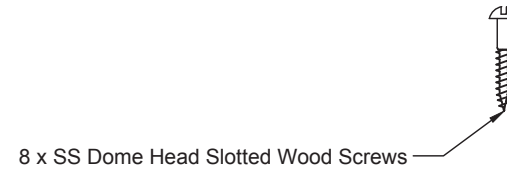

Web: www.suffolkatchcompany.co.uk
Email: info@suffolkatchcompany.co.uk
Tel: 01787 277277

Suffolk Latch Company Ltd
Unit B, Bridewell Ind Est
Clare
Suffolk
CO10 8QD

Scale: 1:2

SKU: UKS-FB1112

Date: 08/10/2019

Drawn By: Carl Benson

Product Name :Cotswold Latch Passage

Material / Colour: Flat Black/Drop Forged Steel.

Pack Content: 1 x Pair of Handles, 1 x Mortice Bar, 8 x Matching Stainless Steel Slotted Wood Screws

Suffolk Latch Co
suffolkatchcompany.co.uk