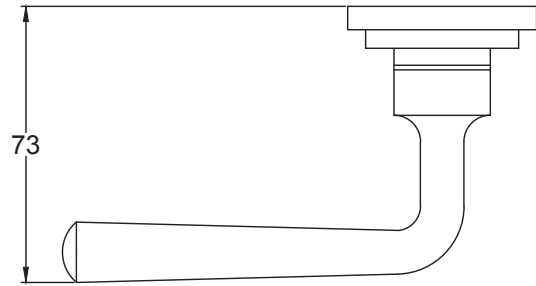

Scale: 1:2
SKU: UKS-FB003
Date: 08/10/2019
Drawn By: Carl Benson

Product Name :Padstow Latch Passage
Material / Colour: Flat Black/Drop Forged Steel.
Pack Content: 1 x Pair of Handles, 1 x Mortice Bar, 8 x Matching Stainless Steel Slotted Wood Screws