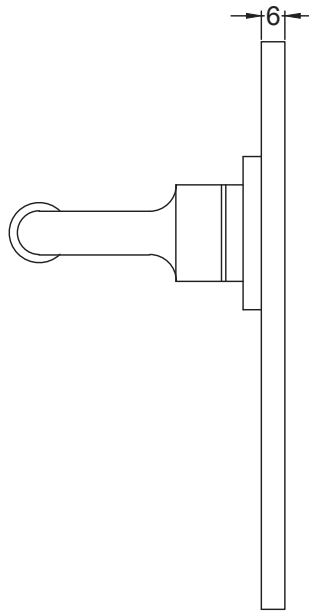

8 x SS Dome Head Slotted Wood Screws