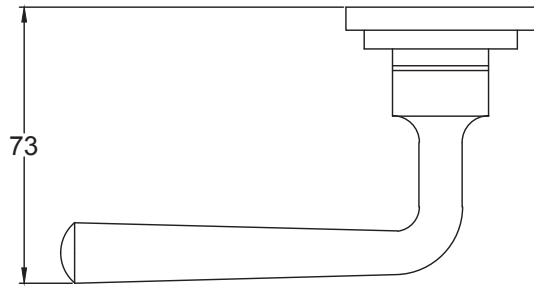

8 x SS Dome Head Slotted Wood Screws