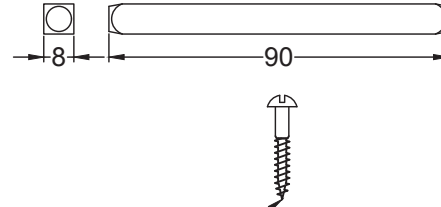

Scale: 1:2
SKU: UKS-FB003
Date: 08/10/2019
Drawn By: Carl Benson

Product Name :Padstow Latch Passage
Material / Colour: Flat Black/Drop Forged Steel.
Pack Content: 1 x Pair of Handles, 1 x Mortice Bar, 8 x Matching Stainless Steel Slotted Wood Screws