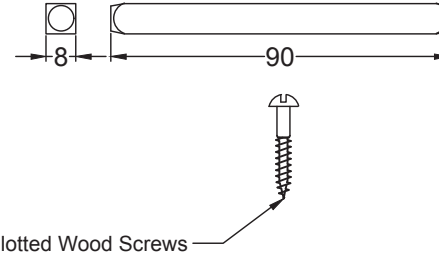

Pack Content: 1 x Pair of Handles, 1 x Mortice Bar, 8 x Wood Screws, 2 X Shims, 2 x Washers & 2 x Cir Clips.

Web: www.suffolkatchcompany.co.uk
 Email: info@suffolkatchcompany.co.uk
 Tel: 01787 277277

Suffolk Latch Company Ltd
 Unit B, Bridewell Ind Est
 Clare
 Suffolk
 CO10 8QD