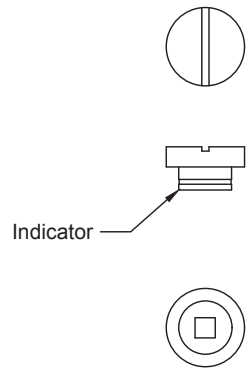

Scale: 1:2
SKU: UKS-FB003
Date: 08/10/2019
Drawn By: Carl Benson

Product Name :Padstow Latch Passage
Material / Colour: Flat Black/Drop Forged Steel.
Pack Content: 1 x Pair of Handles, 1 x Mortice Bar, 8 x Matching Stainless Steel Slotted Wood Screws

Scale: 1:2
SKU: UKS-FB009
Date: 08/10/2019
Drawn By: Carl Benson

Product Name :Padstow Euro Lock.
Material / Colour: Flat Black/Drop Forged Steel.
Pack Content: 1 x Pair of Handles, 1 x Mortice Bar, 8 x Matching Stainless Steel Slotted Wood Screws