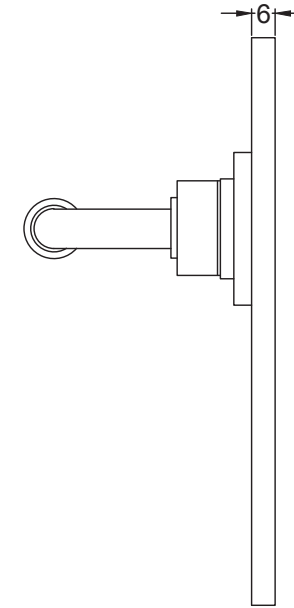

Web: www.suffolkatchcompany.co.uk
Email: info@suffolkatchcompany.co.uk
Tel: 01787 277277

Suffolk Latch Company Ltd
Unit B, Bridewell Ind Est
Clare
Suffolk
CO10 8QD

Scale: 1:2

SKU: UKS-FB1112

Date: 08/10/2019

Drawn By: Carl Benson

Product Name :Cotswold Latch Passage

Material / Colour: Flat Black/Drop Forged Steel.

Pack Content: 1 x Pair of Handles, 1 x Mortice Bar, 8 x Matching Stainless Steel Slotted Wood Screws

Suffolk Latch Co
suffolkatchcompany.co.uk