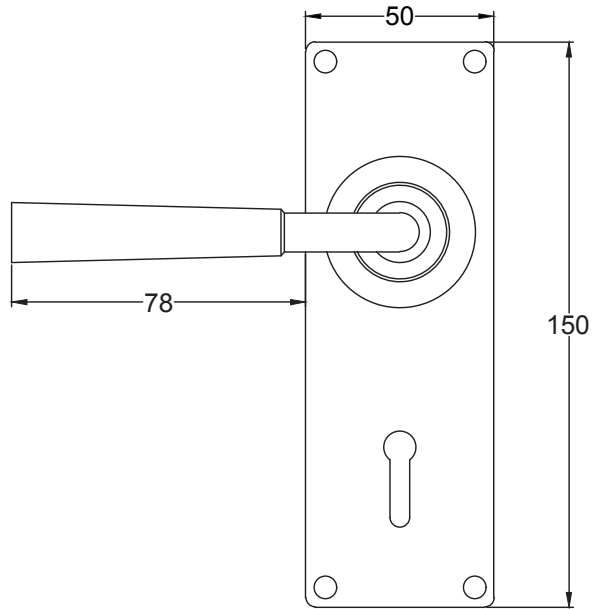

Web: www.suffolkatchcompany.co.uk
Email: info@suffolkatchcompany.co.uk
Tel: 01787 277277

Suffolk Latch Company Ltd
Unit B, Bridewell Ind Est
Clare
Suffolk
CO10 8QD

Scale: 1:2
SKU: UKS-FB1114
Date: 08/10/2019
Drawn By: Carl Benson

Product Name :Cotswold Lever on Keyhole
Material / Colour: Flat Black/Drop Forged Steel.
Pack Content: 1 x Pair of Handles, 1 x Mortice Bar, 8 x Matching Stainless Steel Slotted Wood Screws