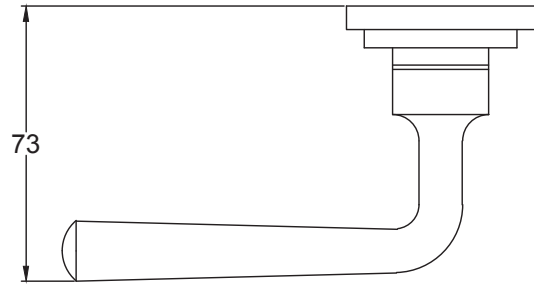

Suffolk Latch Company Ltd
 Unit B, Bridewell Ind Est
 Clare
 Suffolk
 CO10 8QD

Scale: 1:2
 SKU: UKS-FB1071
 Date: 08/10/2019
 Drawn By: Carl Benson

Product Name :Curl Bathroom
 Material / Colour: Flat Black/Drop Forged Steel.
 Pack Content: 1 x Pair of Handles, 1 x Mortice Bar, 8 x Wood Screws, 2 X Shims, 2 x Washers & 2 x Cir Clips.