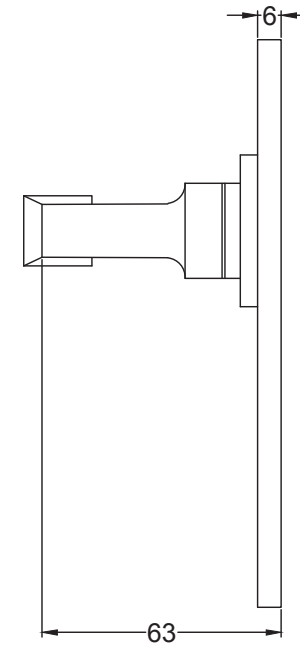

Web: www.suffolkatchcompany.co.uk
Email: info@suffolkatchcompany.co.uk
Tel: 01787 277277

Suffolk Latch Company Ltd
Unit B, Bridewell Ind Est
Clare
Suffolk
CO10 8QD

Scale: 1:2

SKU: UKS-FB1122

Date: 08/10/2019

Drawn By: Carl Benson

Product Name : Arundel Latch Passage

Material / Colour: Flat Black/Drop Forged Steel.

Pack Content: 1 x Pair of Handles, 1 x Mortice Bar, 8 x Matching Stainless Steel Slotted Wood Screws

Suffolk Latch Co
suffolkatchcompany.co.uk