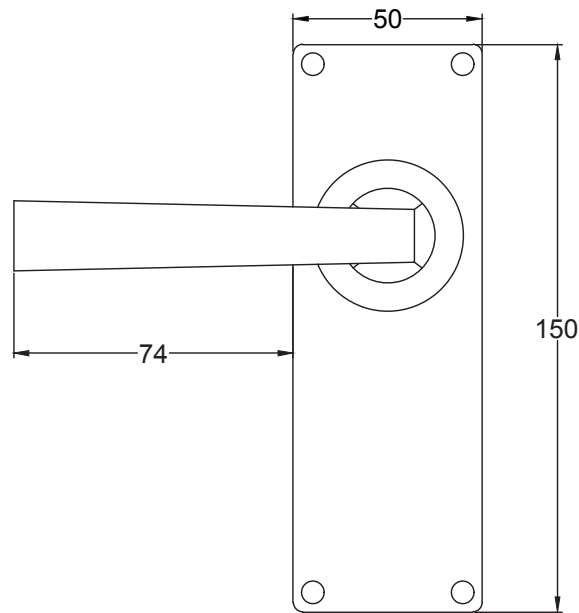

Web: www.suffolkatchcompany.co.uk
Email: info@suffolkatchcompany.co.uk
Tel: 01787 277277

Suffolk Latch Company Ltd
Unit B, Bridewell Ind Est
Clare
Suffolk
CO10 8QD

Scale: 1:2

SKU: UKS-FB1122

Date: 08/10/2019

Drawn By: Carl Benson

Product Name : Arundel Latch Passage

Material / Colour: Flat Black/Drop Forged Steel.

Pack Content: 1 x Pair of Handles, 1 x Mortice Bar, 8 x Matching Stainless Steel Slotted Wood Screws

Suffolk Latch Co
suffolkatchcompany.co.uk