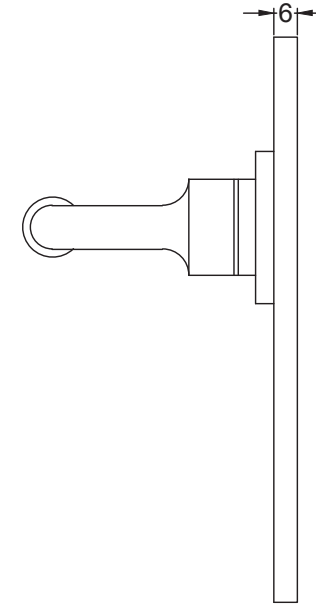

8 x SS Dome Head Slotted Wood Screws