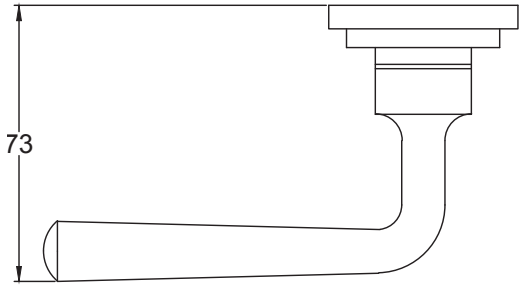

Scale: 1:2
SKU: UKS-FB009
Date: 08/10/2019
Drawn By: Carl Benson

Product Name :Padstow Euro Lock.
Material / Colour: Flat Black/Drop Forged Steel.
Pack Content: 1 x Pair of Handles, 1 x Mortice Bar, 8 x Matching Stainless Steel Slotted Wood Screws