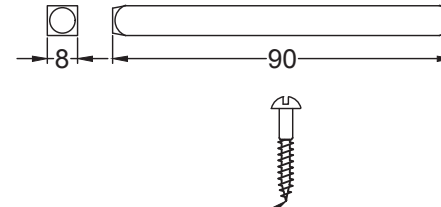

8 x SS Dome Head Slotted Wood Screws