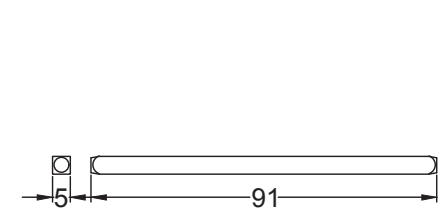

Web: www.suffolkatchcompany.co.uk
Email: info@suffolkatchcompany.co.uk
Tel: 01787 277277

Suffolk Latch Company Ltd
Unit B, Bridewell Ind Est
Clare
Suffolk
CO10 8QD

Scale: 1:2
SKU: UKS-FB1071
Date: 08/10/2019
Drawn By: Carl Benson

Product Name :Curl Bathroom
Material / Colour: Flat Black/Drop Forged Steel.
Pack Content: 1 x Pair of Handles, 1 x Mortice Bar, 8 x Wood Screws, 2 X Shims, 2 x Washers & 2 x Cir Clips.