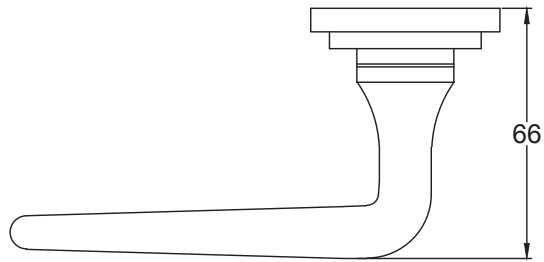

Web: www.suffolkatchcompany.co.uk
Email: info@suffolkatchcompany.co.uk
Tel: 01787 277277

Suffolk Latch Company Ltd
Unit B, Bridewell Ind Est
Clare
Suffolk
CO10 8QD

Scale: 1:2
SKU: UKS-FB1071
Date: 08/10/2019
Drawn By: Carl Benson

Product Name :Curl Bathroom
Material / Colour: Flat Black/Drop Forged Steel.
Pack Content: 1 x Pair of Handles, 1 x Mortice Bar, 8 x Wood Screws, 2 X Shims, 2 x Washers & 2 x Cir Clips.