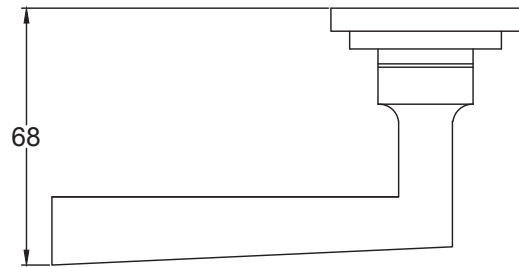

Scale: 1:2

SKU: UKS-FB1124

Date: 08/10/2019

Drawn By: Carl Benson

Product Name : Arundel Lever on Keyhole

Material / Colour: Flat Black/Drop Forged Steel.

Pack Content: 1 x Pair of Handles, 1 x Mortice Bar, 8 x Matching Stainless Steel Slotted Wood Screws