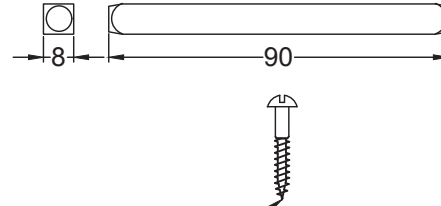

8 x SS Dome Head Slotted Wood Screws