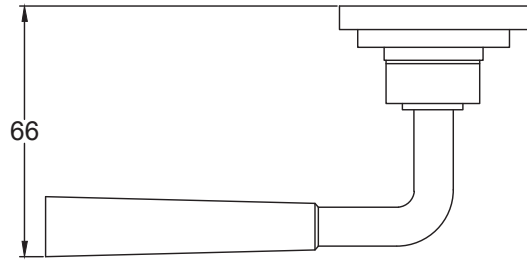

Web: www.suffolkatchcompany.co.uk
Email: info@suffolkatchcompany.co.uk
Tel: 01787 277277

Suffolk Latch Company Ltd
Unit B, Bridewell Ind Est
Clare
Suffolk
CO10 8QD

Scale: 1:2
SKU: UKS-FB1114
Date: 08/10/2019
Drawn By: Carl Benson

Product Name :Cotswold Lever on Keyhole
Material / Colour: Flat Black/Drop Forged Steel.
Pack Content: 1 x Pair of Handles, 1 x Mortice Bar, 8 x Matching Stainless Steel Slotted Wood Screws