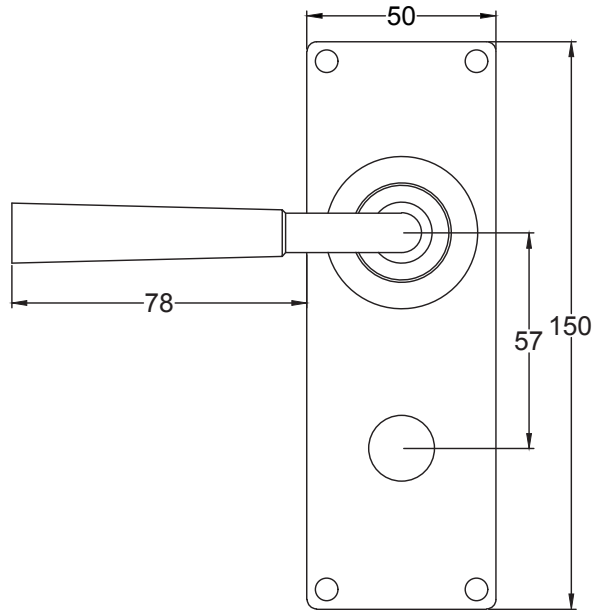

8 x SS Dome Head Slotted Wood Screws

Web: www.suffolklatchcompany.co.uk
Email: info@suffolklatchcompany.co.uk
Tel: 01787 277277

Suffolk Latch Company Ltd
Unit B, Bridewell Ind Est
Clare
Suffolk
CO10 8QD

Scale: 1:2

SKU: UKS-FB1113

Date: 08/10/2019

Drawn By: Carl Benson

Product Name :Cotswold Bathroom

Material / Colour: Flat Black/Drop Forged Steel.

Pack Content: 1 x Pair of Handles, 1 x Mortice Bar, 8 x Wood Screws, 2 X Shims, 2 x Washers & 2 x Cir Clips.

Suffolk Latch Co
suffolklatchcompany.co.uk