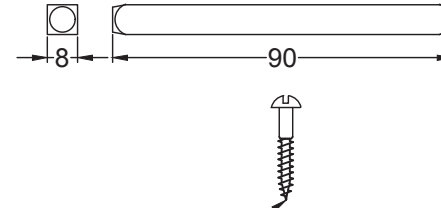

Scale: 1:2
 SKU: UKS-FB005
 Date: 08/10/2019
 Drawn By: Carl Benson

Product Name :Padstow Lever on Keyhole
 Material / Colour: Flat Black/Drop Forged Steel.
 Pack Content: 1 x Pair of Handles, 1 x Mortice Bar, 8 x Matching Stainless Steel Slotted Wood Screws