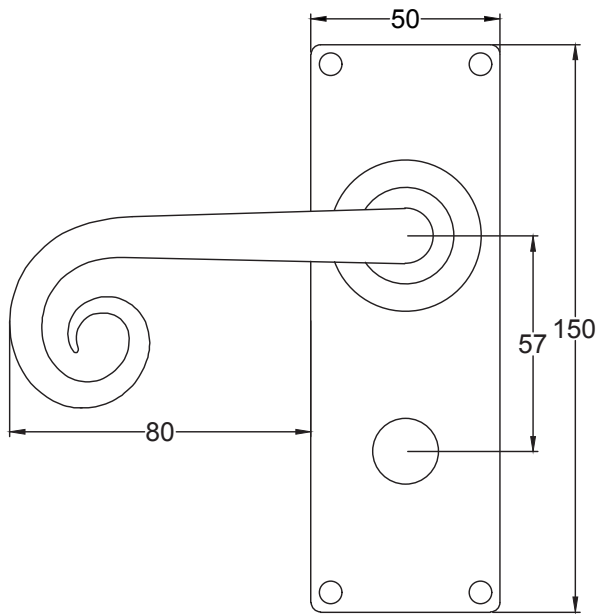

Web: www.suffolkatchcompany.co.uk
Email: info@suffolkatchcompany.co.uk
Tel: 01787 277277

Suffolk Latch Company Ltd
Unit B, Bridewell Ind Est
Clare
Suffolk
CO10 8QD

Scale: 1:2
SKU: UKS-FB1071
Date: 08/10/2019
Drawn By: Carl Benson

Product Name :Curl Bathroom
Material / Colour: Flat Black/Drop Forged Steel.
Pack Content: 1 x Pair of Handles, 1 x Mortice Bar, 8 x Wood Screws, 2 X Shims, 2 x Washers & 2 x Cir Clips.