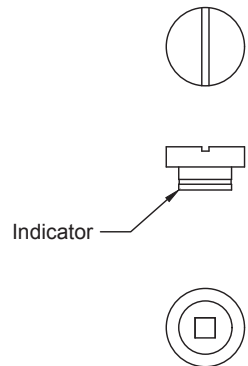

Web: www.suffolkatchcompany.co.uk
Email: info@suffolkatchcompany.co.uk
Tel: 01787 277277

Suffolk Latch Company Ltd
Unit B, Bridewell Ind Est
Clare
Suffolk
CO10 8QD

Scale: 1:2
SKU: UKS-FB1071
Date: 08/10/2019
Drawn By: Carl Benson

Product Name :Curl Bathroom
Material / Colour: Flat Black/Drop Forged Steel.
Pack Content: 1 x Pair of Handles, 1 x Mortice Bar, 8 x Wood Screws, 2 X Shims, 2 x Washers & 2 x Cir Clips.