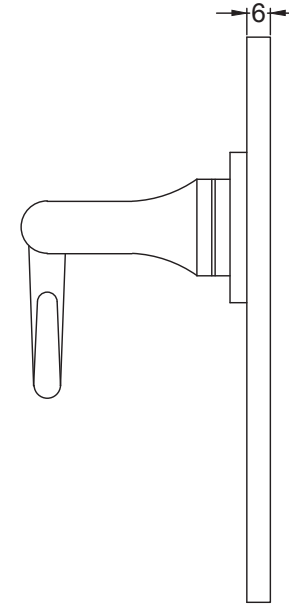

Suffolk Latch Company Ltd
 Unit B, Bridewell Ind Est
 Clare
 Suffolk
 CO10 8QD

Scale: 1:2

SKU: UKS-FB1113

Date: 08/10/2019

Drawn By: Carl Benson

Product Name :Cotswold Bathroom

Material / Colour: Flat Black/Drop Forged Steel.

Pack Content: 1 x Pair of Handles, 1 x Mortice Bar, 8 x Wood Screws, 2 X Shims, 2 x Washers & 2 x Cir Clips.

Suffolk Latch Co
suffolklatchcompany.co.uk

8 x SS Dome Head Slotted Wood Screws

Web: www.suffolkatchcompany.co.uk
 Email: info@suffolkatchcompany.co.uk
 Tel: 01787 277277