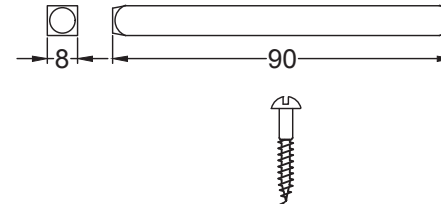

Scale: 1:2

SKU: UKS-FB1124

Date: 08/10/2019

Drawn By: Carl Benson

Product Name : Arundel Lever on Keyhole

Material / Colour: Flat Black/Drop Forged Steel.

Pack Content: 1 x Pair of Handles, 1 x Mortice Bar, 8 x Matching Stainless Steel Slotted Wood Screws