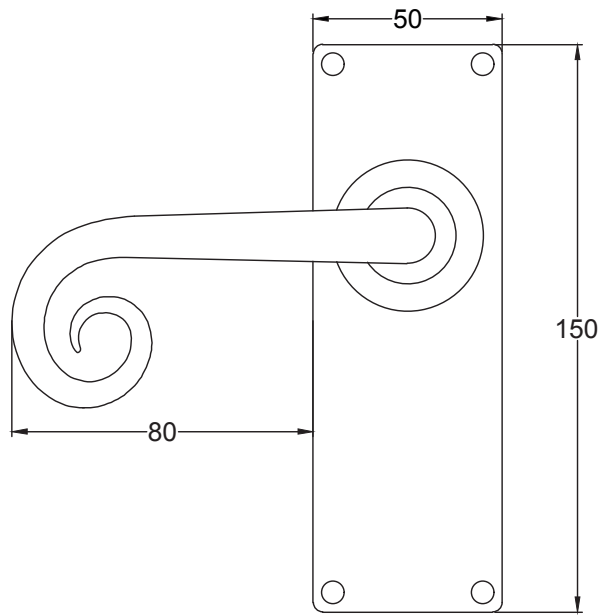

Web: www.suffolkatchcompany.co.uk
Email: info@suffolkatchcompany.co.uk
Tel: 01787 277277

Suffolk Latch Company Ltd
Unit B, Bridewell Ind Est
Clare
Suffolk
CO10 8QD

Scale: 1:2

SKU: UKS-FB1070

Date: 08/10/2019

Drawn By: Carl Benson

Product Name :Curl Latch Passage

Material / Colour: Flat Black/Drop Forged Steel.

Pack Content: 1 x Pair of Handles, 1 x Mortice Bar, 8 x Matching Stainless Steel Slotted Wood Screws

Suffolk Latch Co
suffolkatchcompany.co.uk