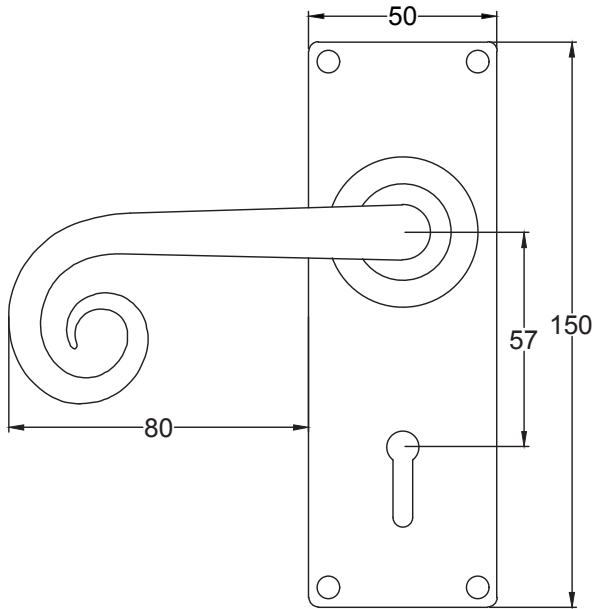

Web: www.suffolkatchcompany.co.uk
Email: info@suffolkatchcompany.co.uk
Tel: 01787 277277

Suffolk Latch Company Ltd
Unit B, Bridewell Ind Est
Clare
Suffolk
CO10 8QD

Scale: 1:2

SKU: UKS-FB1072

Date: 08/10/2019

Drawn By: Carl Benson

Product Name :Curl Lever on Keyhole

Material / Colour: Flat Black/Drop Forged Steel.

Pack Content:1 x Pair of Handles, 1 x Mortice Bar, 8 x Matching Stainless Steel Slotted Wood Screws

Suffolk Latch Co
suffolkatchcompany.co.uk