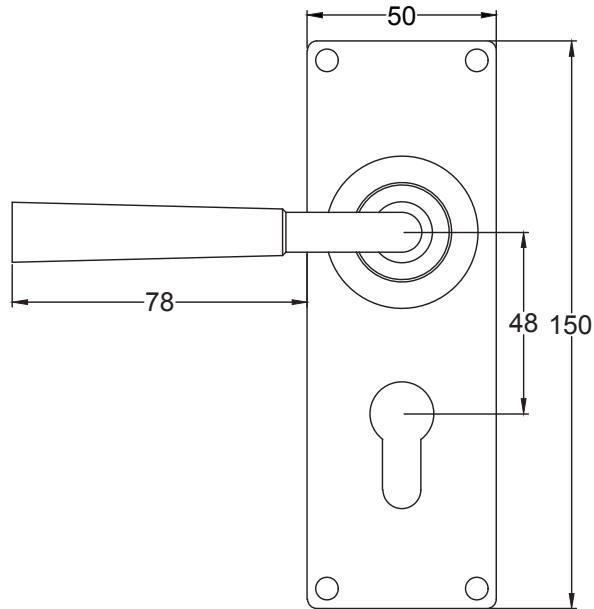

Web: www.suffolkatchcompany.co.uk
Email: info@suffolkatchcompany.co.uk
Tel: 01787 277277

Suffolk Latch Company Ltd
Unit B, Bridewell Ind Est
Clare
Suffolk
CO10 8QD

Scale: 1:2

SKU: UKS-FB1119

Date: 08/10/2019

Drawn By: Carl Benson

Product Name :Cotswold Euro Lock.

Material / Colour: Flat Black/Drop Forged Steel.

Pack Content: 1 x Pair of Handles, 1 x Mortice Bar, 8 x Matching Stainless Steel Slotted Wood Screws

Suffolk Latch Co
suffolkatchcompany.co.uk