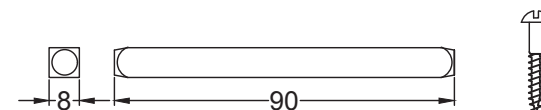

8 x SS Dome Head Slotted Wood Screws