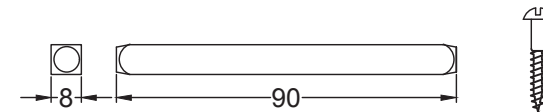

8 x SS Dome Head Slotted Wood Screws