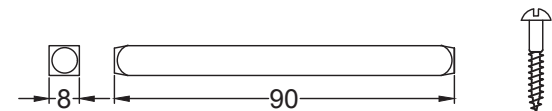

8 x SS Dome Head Slotted Wood Screws