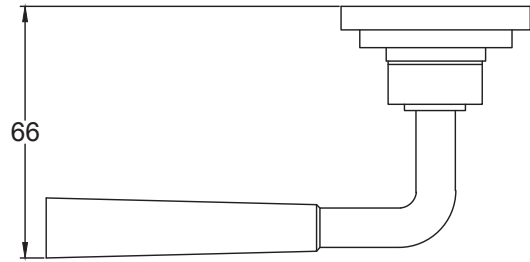

8 x SS Dome Head Slotted Wood Screws