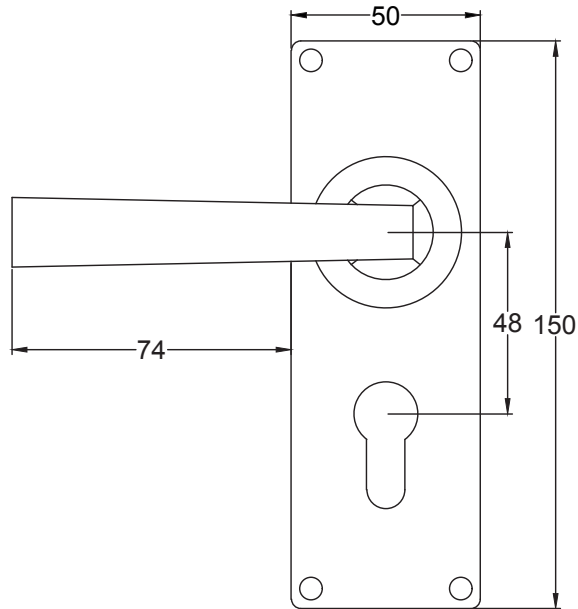

Web: www.suffolkatchcompany.co.uk
Email: info@suffolkatchcompany.co.uk
Tel: 01787 277277

Suffolk Latch Company Ltd
Unit B, Bridewell Ind Est
Clare
Suffolk
CO10 8QD

Scale: 1:2

SKU: UKS-FB1129

Date: 08/10/2019

Drawn By: Carl Benson

Product Name :Arundel Euro Lock

Material / Colour: Flat Black/Drop Forged Steel.

Pack Content: 1 x Pair of Handles, 1 x Mortice Bar, 8 x Matching Stainless Steel Slotted Wood Screws

Suffolk Latch Co
suffolkatchcompany.co.uk