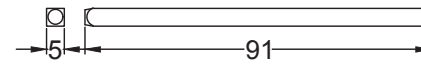

Bathroom Turn