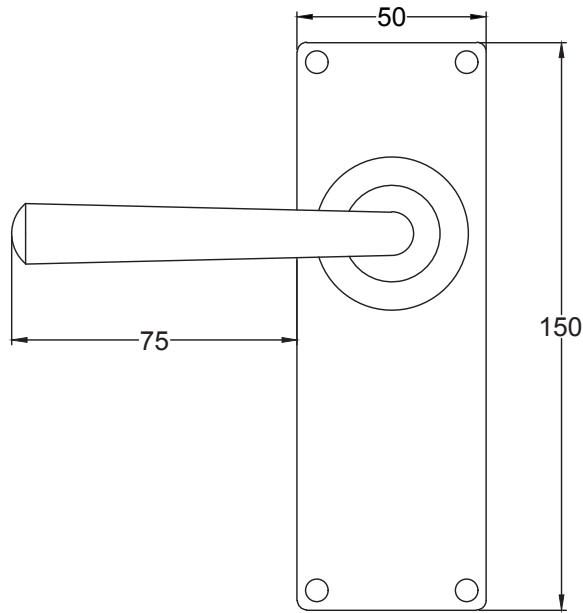

8 x SS Dome Head Slotted Wood Screws

Web: www.suffolkatchcompany.co.uk
Email: info@suffolkatchcompany.co.uk
Tel: 01787 277277

Suffolk Latch Company Ltd
Unit B, Bridewell Ind Est
Clare
Suffolk
CO10 8QD

Scale: 1:2
SKU: UKS-FB003
Date: 08/10/2019
Drawn By: Carl Benson

Product Name :Padstow Latch Passage
Material / Colour: Flat Black/Drop Forged Steel.
Pack Content: 1 x Pair of Handles, 1 x Mortice Bar, 8 x Matching Stainless Steel Slotted Wood Screws