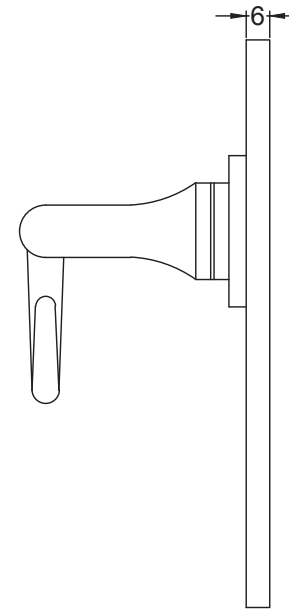

Web: www.suffolkatchcompany.co.uk
Email: info@suffolkatchcompany.co.uk
Tel: 01787 277277

Suffolk Latch Company Ltd
Unit B, Bridewell Ind Est
Clare
Suffolk
CO10 8QD

Scale: 1:2

SKU: UKS-FB1076

Date: 08/10/2019

Drawn By: Carl Benson

Product Name :Curl Euro Lock.

Material / Colour: Flat Black/Drop Forged Steel.

Pack Content:1 x Pair of Handles, 1 x Mortice Bar, 8 x Matching Stainless Steel Slotted Wood Screws

Suffolk Latch Co
suffolkatchcompany.co.uk