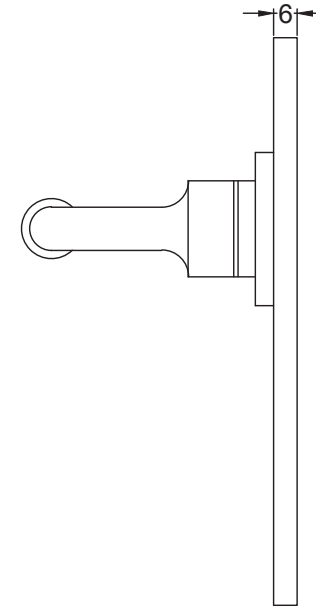

8 x SS Dome Head Slotted Wood Screws

Web: www.suffolkatchcompany.co.uk
Email: info@suffolkatchcompany.co.uk
Tel: 01787 277277

Suffolk Latch Company Ltd
Unit B, Bridewell Ind Est
Clare
Suffolk
CO10 8QD

Scale: 1:2
SKU: UKS-FB003
Date: 08/10/2019
Drawn By: Carl Benson

Product Name :Padstow Latch Passage
Material / Colour: Flat Black/Drop Forged Steel.
Pack Content: 1 x Pair of Handles, 1 x Mortice Bar, 8 x Matching Stainless Steel Slotted Wood Screws