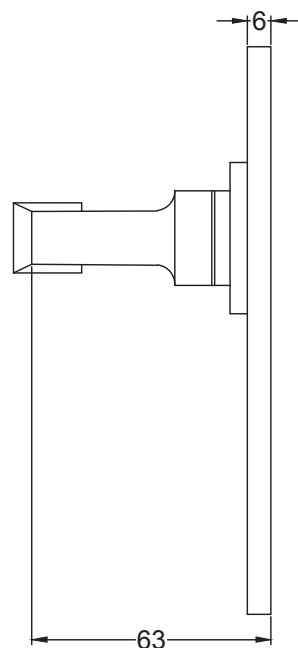

8 x SS Dome Head Slotted Wood Screws

Web: www.suffolklatchcompany.co.uk
Email: info@suffolklatchcompany.co.uk
Tel: 01787 277277

Suffolk Latch Company Ltd
Unit B, Bridewell Ind Est
Clare
Suffolk
CO10 8QD

Scale: 1:2

SKU: UKS-FB1123

Date: 08/10/2019

Drawn By: Carl Benson

Product Name : Arundel Bathroom

Material / Colour: Flat Black/Drop Forged Steel.

Pack Content: 1 x Pair of Handles, 1 x Mortice Bar, 8 x Wood Screws, 2 X Shims, 2 x Washers & 2 x Cir Clips.