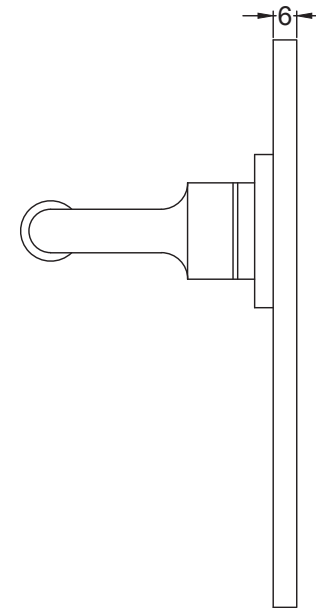

8 x SS Dome Head Slotted Wood Screws

Web: www.suffolk latch company.co.uk
Email: info@suffolk latch company.co.uk
Tel: 01787 277277

Suffolk Latch Company Ltd
Unit B, Bridewell Ind Est
Clare
Suffolk
CO10 8QD

Scale: 1:2
SKU: UKS-FB009
Date: 08/10/2019
Drawn By: Carl Benson

Product Name :Padstow Euro Lock.
Material / Colour: Flat Black/Drop Forged Steel.
Pack Content: 1 x Pair of Handles, 1 x Mortice Bar, 8 x Matching Stainless Steel Slotted Wood Screws