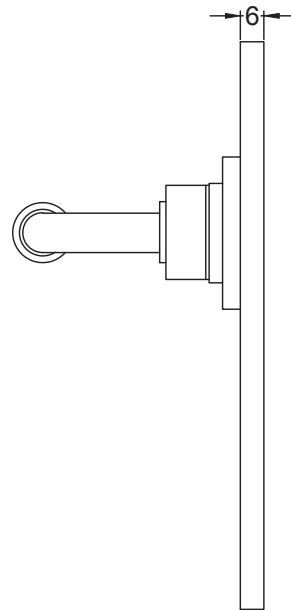

8 x SS Dome Head Slotted Wood Screws

Web: www.suffolklatchcompany.co.uk
Email: info@suffolklatchcompany.co.uk
Tel: 01787 277277

Suffolk Latch Company Ltd
Unit B, Bridewell Ind Est
Clare
Suffolk
CO10 8QD

Scale: 1:2

SKU: UKS-FB1113

Date: 08/10/2019

Drawn By: Carl Benson

Product Name :Cotswold Bathroom

Material / Colour: Flat Black/Drop Forged Steel.

Pack Content: 1 x Pair of Handles, 1 x Mortice Bar, 8 x Wood Screws, 2 X Shims, 2 x Washers & 2 x Cir Clips.

Suffolk Latch Co
suffolklatchcompany.co.uk