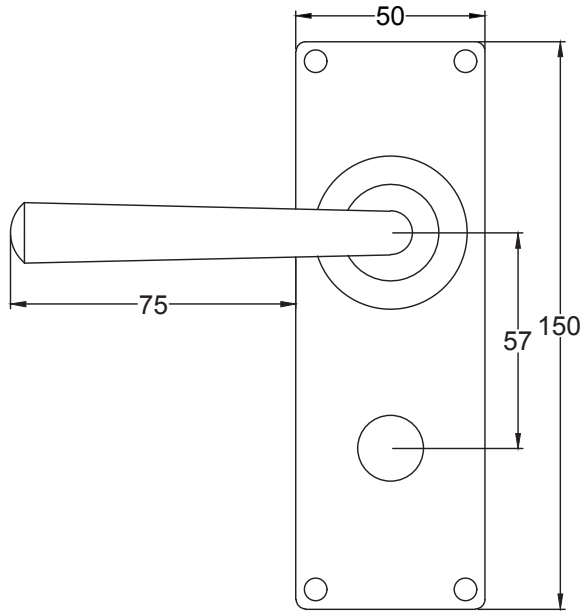

8 x SS Dome Head Slotted Wood Screws