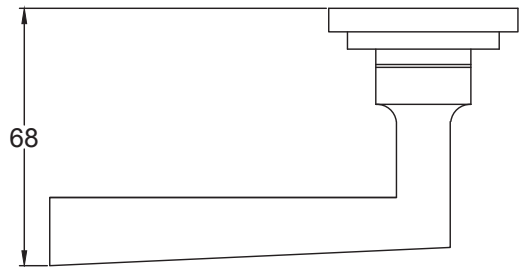

8 x SS Dome Head Slotted Wood Screws

Web: www.suffolklatchcompany.co.uk
Email: info@suffolklatchcompany.co.uk
Tel: 01787 277277

Suffolk Latch Company Ltd
Unit B, Bridewell Ind Est
Clare
Suffolk
CO10 8QD

Scale: 1:2

SKU: UKS-FB1123

Date: 08/10/2019

Drawn By: Carl Benson

Product Name : Arundel Bathroom

Material / Colour: Flat Black/Drop Forged Steel.

Pack Content: 1 x Pair of Handles, 1 x Mortice Bar, 8 x Wood Screws, 2 X Shims, 2 x Washers & 2 x Cir Clips.