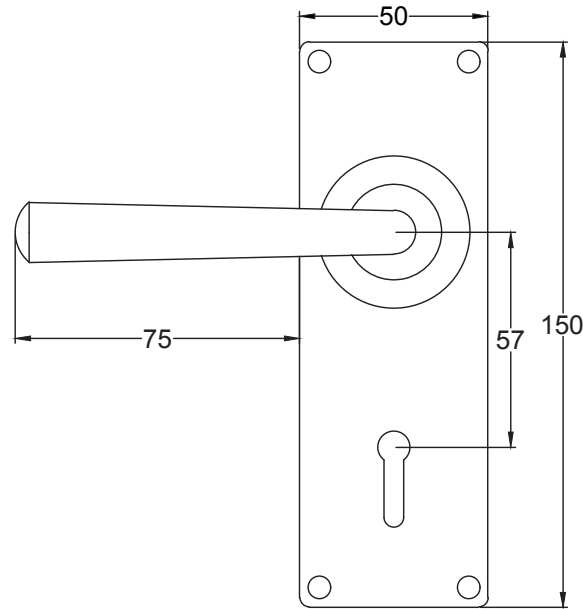

8 x SS Dome Head Slotted Wood Screws