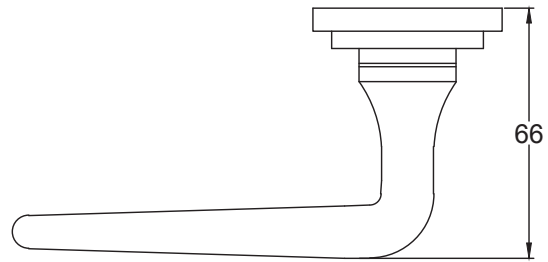

8 x SS Dome Head Slotted Wood Screws