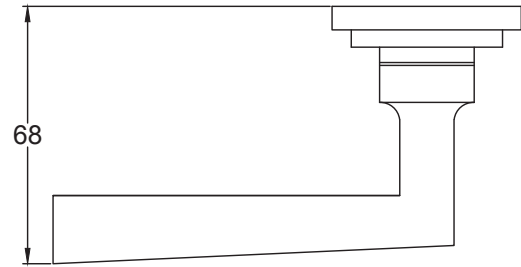

8 x SS Dome Head Slotted Wood Screws