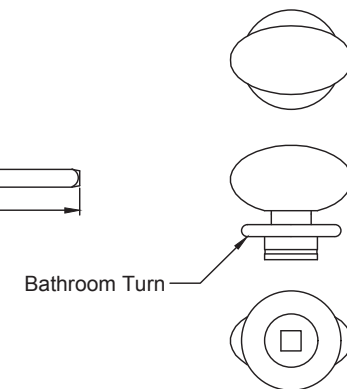

8 x SS Dome Head Slotted Wood Screws

Web: www.suffolklatchcompany.co.uk
Email: info@suffolklatchcompany.co.uk
Tel: 01787 277277

Suffolk Latch Company Ltd
Unit B, Bridewell Ind Est
Clare
Suffolk
CO10 8QD

Scale: 1:2

SKU: UKS-FB1123

Date: 08/10/2019

Drawn By: Carl Benson

Product Name : Arundel Bathroom

Material / Colour: Flat Black/Drop Forged Steel.

Pack Content: 1 x Pair of Handles, 1 x Mortice Bar, 8 x Wood Screws, 2 X Shims, 2 x Washers & 2 x Cir Clips.