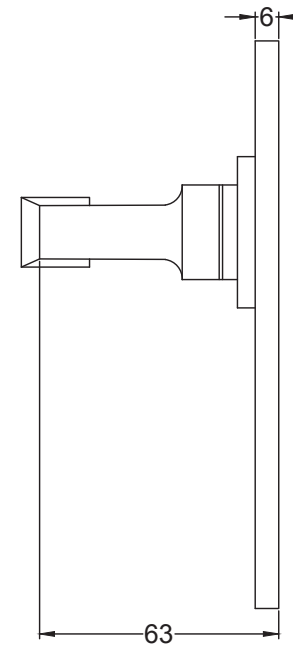

Web: www.suffolkatchcompany.co.uk
Email: info@suffolkatchcompany.co.uk
Tel: 01787 277277

Suffolk Latch Company Ltd
Unit B, Bridewell Ind Est
Clare
Suffolk
CO10 8QD

Scale: 1:2

SKU: UKS-FB1129

Date: 08/10/2019

Drawn By: Carl Benson

Product Name :Arundel Euro Lock

Material / Colour: Flat Black/Drop Forged Steel.

Pack Content: 1 x Pair of Handles, 1 x Mortice Bar, 8 x Matching Stainless Steel Slotted Wood Screws

Suffolk Latch Co
suffolkatchcompany.co.uk