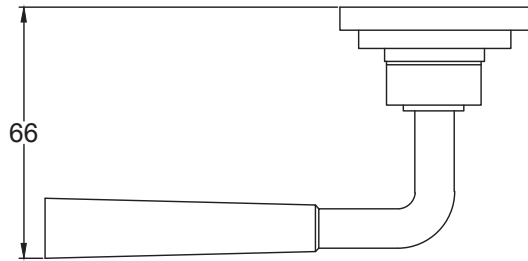

Web: www.suffolkatchcompany.co.uk
Email: info@suffolkatchcompany.co.uk
Tel: 01787 277277

Suffolk Latch Company Ltd
Unit B, Bridewell Ind Est
Clare
Suffolk
CO10 8QD

Scale: 1:2

SKU: UKS-FB1112

Date: 08/10/2019

Drawn By: Carl Benson

Product Name :Cotswold Latch Passage

Material / Colour: Flat Black/Drop Forged Steel.

Pack Content: 1 x Pair of Handles, 1 x Mortice Bar, 8 x Matching Stainless Steel Slotted Wood Screws

Suffolk Latch Co
suffolkatchcompany.co.uk