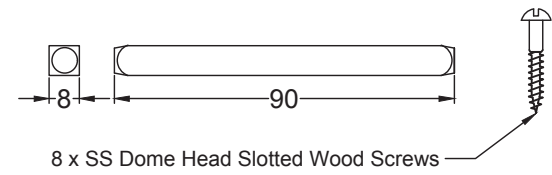

Web: www.suffolkatchcompany.co.uk
Email: info@suffolkatchcompany.co.uk
Tel: 01787 277277

Suffolk Latch Company Ltd
Unit B, Bridewell Ind Est
Clare
Suffolk
CO10 8QD

Scale: 1:2
SKU: UKS-FB1071
Date: 08/10/2019
Drawn By: Carl Benson

Product Name :Curl Bathroom
Material / Colour: Flat Black/Drop Forged Steel.
Pack Content: 1 x Pair of Handles, 1 x Mortice Bar, 8 x Wood Screws, 2 X Shims, 2 x Washers & 2 x Cir Clips.