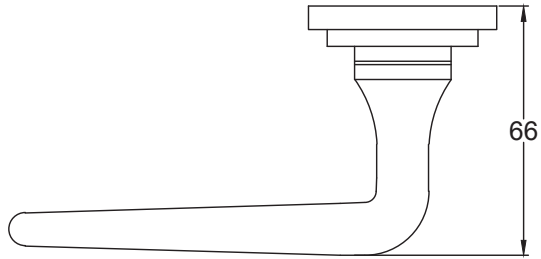

8 x SS Dome Head Slotted Wood Screws