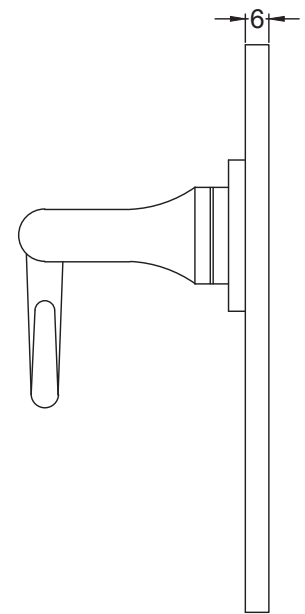

Web: www.suffolkatchcompany.co.uk
Email: info@suffolkatchcompany.co.uk
Tel: 01787 277277

Suffolk Latch Company Ltd
Unit B, Bridewell Ind Est
Clare
Suffolk
CO10 8QD

Scale: 1:2
SKU: UKS-FB1071
Date: 08/10/2019
Drawn By: Carl Benson

Product Name :Curl Bathroom
Material / Colour: Flat Black/Drop Forged Steel.
Pack Content: 1 x Pair of Handles, 1 x Mortice Bar, 8 x Wood Screws, 2 X Shims, 2 x Washers & 2 x Cir Clips.