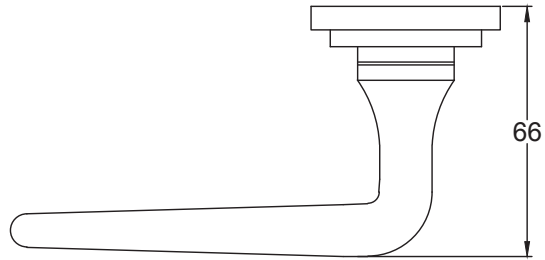

8 x SS Dome Head Slotted Wood Screws