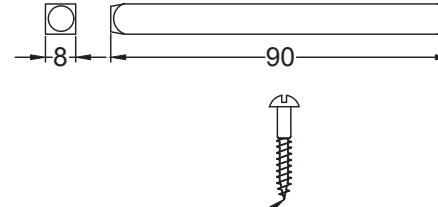

8 x SS Dome Head Slotted Wood Screws