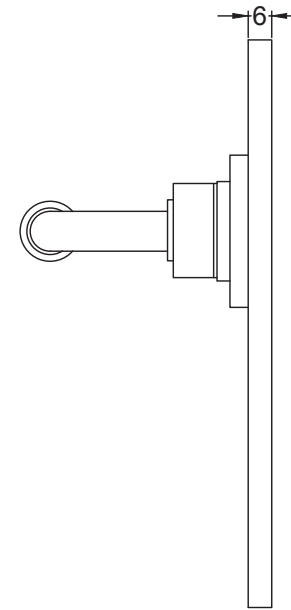

Web: www.suffolkatchcompany.co.uk
Email: info@suffolkatchcompany.co.uk
Tel: 01787 277277

Suffolk Latch Company Ltd
Unit B, Bridewell Ind Est
Clare
Suffolk
CO10 8QD

Scale: 1:2

SKU: UKS-FB1119

Date: 08/10/2019

Drawn By: Carl Benson

Product Name :Cotswold Euro Lock.

Material / Colour: Flat Black/Drop Forged Steel.

Pack Content: 1 x Pair of Handles, 1 x Mortice Bar, 8 x Matching Stainless Steel Slotted Wood Screws

Suffolk Latch Co
suffolkatchcompany.co.uk