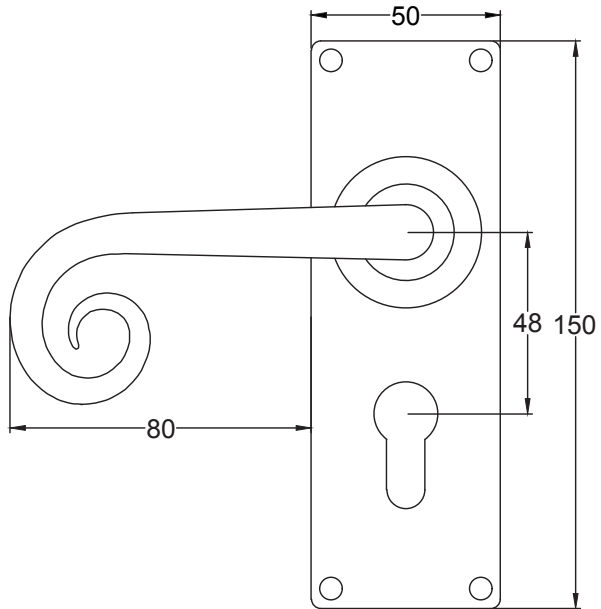

Web: www.suffolkatchcompany.co.uk
Email: info@suffolkatchcompany.co.uk
Tel: 01787 277277

Suffolk Latch Company Ltd
Unit B, Bridewell Ind Est
Clare
Suffolk
CO10 8QD

Scale: 1:2

SKU: UKS-FB1076

Date: 08/10/2019

Drawn By: Carl Benson

Product Name :Curl Euro Lock.

Material / Colour: Flat Black/Drop Forged Steel.

Pack Content:1 x Pair of Handles, 1 x Mortice Bar, 8 x Matching Stainless Steel Slotted Wood Screws

Suffolk Latch Co
suffolkatchcompany.co.uk