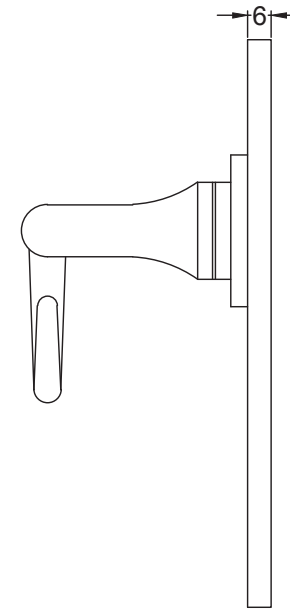

Web: www.suffolkatchcompany.co.uk
Email: info@suffolkatchcompany.co.uk
Tel: 01787 277277

Suffolk Latch Company Ltd
Unit B, Bridewell Ind Est
Clare
Suffolk
CO10 8QD

Scale: 1:2

SKU: UKS-FB1070

Date: 08/10/2019

Drawn By: Carl Benson

Product Name :Curl Latch Passage

Material / Colour: Flat Black/Drop Forged Steel.

Pack Content: 1 x Pair of Handles, 1 x Mortice Bar, 8 x Matching Stainless Steel Slotted Wood Screws

Suffolk Latch Co
suffolkatchcompany.co.uk