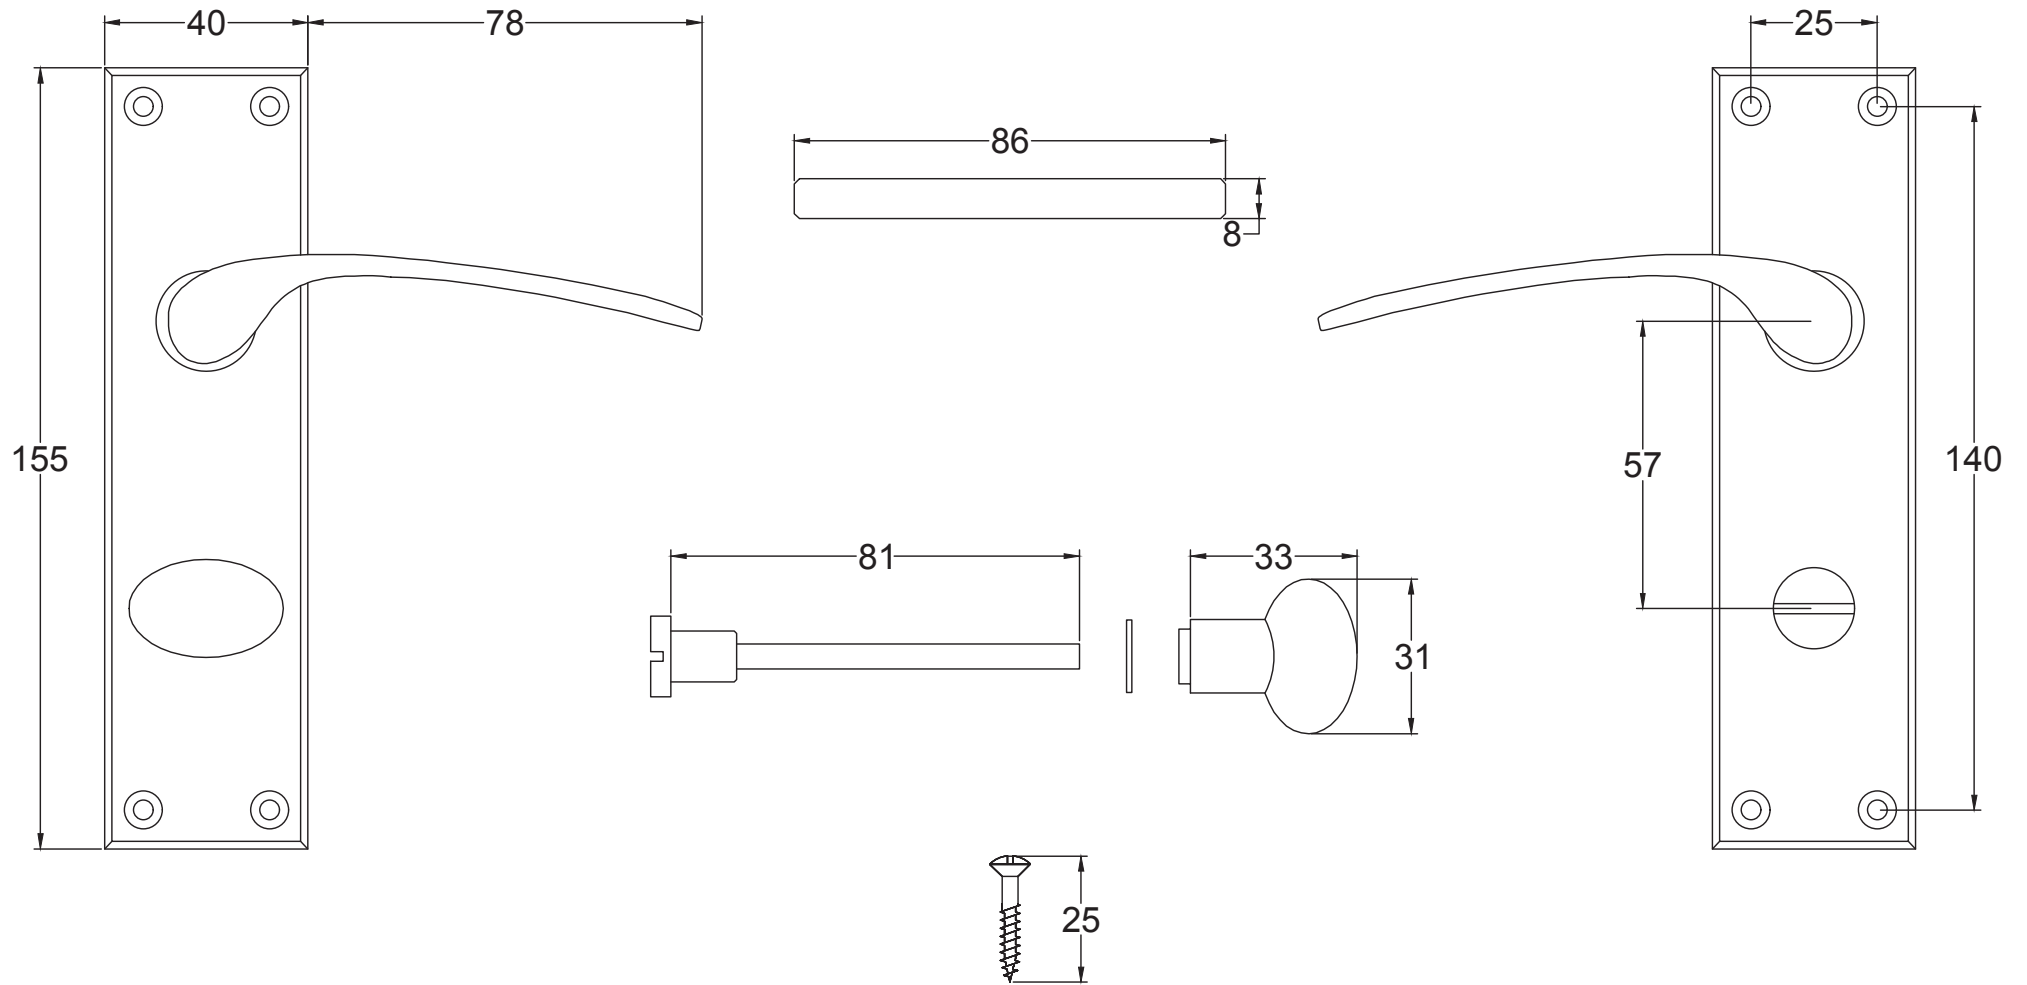

Index

1. Lever Latch Handle
2. Lever Lock Handle
3. Lever Bathroom Handle
4. Lever Euro Handle
5. Component Parts

Back to Index

Lever Latch UK-V4113

Back to Index

Lever Lock UK-V4130

Back to Index

Bathroom UK-V4142

Back to Index

Euro UK-V4146

Back to Index

3 Lever Sash Lock

Tubular Latch

Euro Lock Cylinder

Bathroom Sash Lock

Euro Sash Body

5 Lever Sash Lock