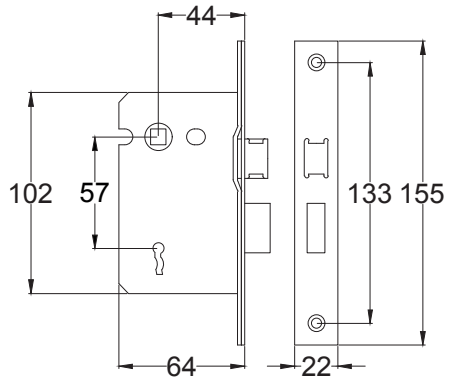

Index

1. Lever Latch Handle
2. Lever Lock Handle
3. Lever Bathroom Handle
4. Lever Euro Handle
5. Component Parts

Back to Index

Lever Latch UK-V4113

Back to Index

Lever Lock UK-V4130

Back to Index

Bathroom UK-V4142

Back to Index

Euro UK-V4146

Back to Index

3 Lever Sash Lock

Tubular Latch

Euro Lock Cylinder

Bathroom Sash Lock

Euro Sash Body

5 Lever Sash Lock