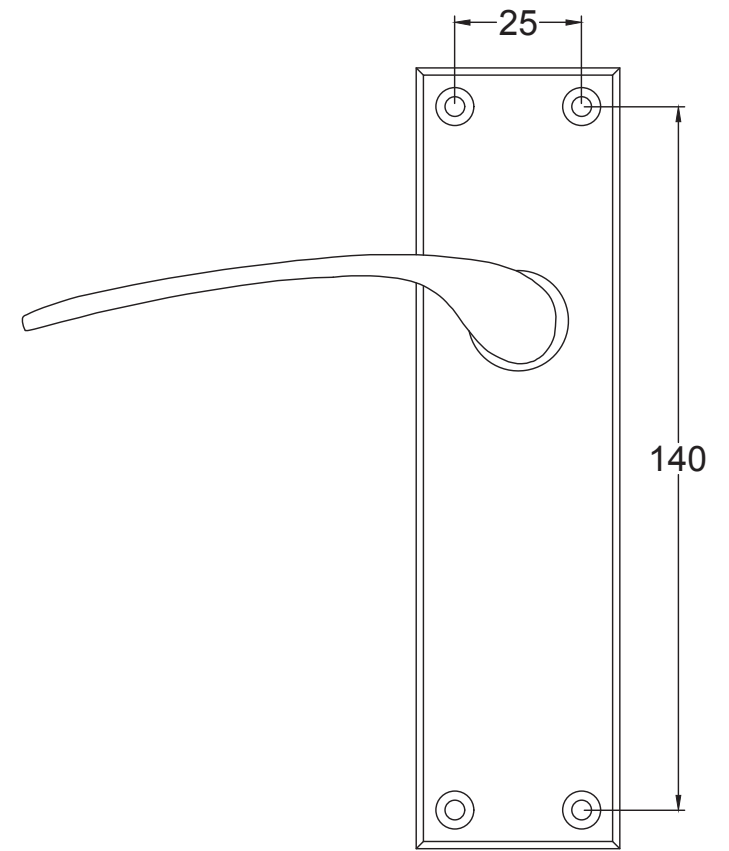

Index

1. Lever Latch Handle
2. Lever Lock Handle
3. Lever Bathroom Handle
4. Lever Euro Handle
5. Component Parts

Back to Index

Lever Latch UK-V4113

Back to Index

Lever Lock UK-V4130

Back to Index

Bathroom UK-V4142

Back to Index

Euro UK-V4146

Back to Index

3 Lever Sash Lock

Tubular Latch

Euro Lock Cylinder

Bathroom Sash Lock

Euro Sash Body

5 Lever Sash Lock