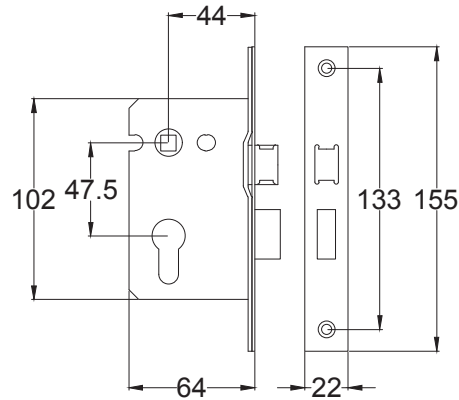

Index

1. Lever Latch Handle
2. Lever Lock Handle
3. Lever Bathroom Handle
4. Lever Euro Handle
5. Component Parts

Back to Index

Lever Latch UK-V4113

Back to Index

Lever Lock UK-V4130

Back to Index

Bathroom UK-V4142

Back to Index

Euro UK-V4146

Back to Index

3 Lever Sash Lock

Tubular Latch

Euro Lock Cylinder

Bathroom Sash Lock

Euro Sash Body