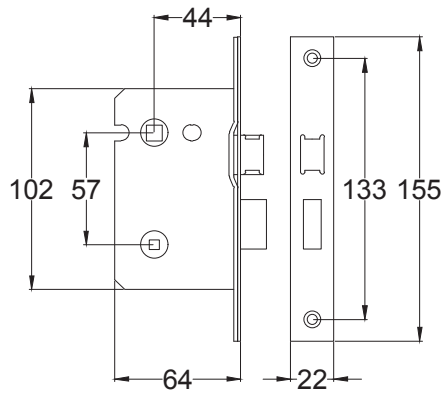

Index

1. Lever Latch Handle
2. Lever Lock Handle
3. Lever Bathroom Handle
4. Lever Euro Handle
5. Component Parts

Back to Index

Lever Latch UK-V4113

Back to Index

Lever Lock UK-V4130

Back to Index

Bathroom UK-V4142

Back to Index

Euro UK-V4146

Back to Index

3 Lever Sash Lock

Tubular Latch

Euro Lock Cylinder

Bathroom Sash Lock

Euro Sash Body