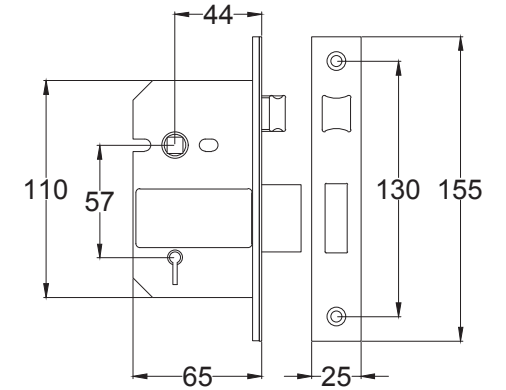

Index

1. Lever Latch Handle
2. Lever Lock Handle
3. Lever Bathroom Handle
4. Lever Euro Handle
5. Component Parts

Back to Index

Lever Latch UK-V4113

Back to Index

Lever Lock UK-V4130

Back to Index

Bathroom UK-V4142

Back to Index

Euro UK-V4146

Back to Index

3 Lever Sash Lock

Tubular Latch

Euro Lock Cylinder

Bathroom Sash Lock

Euro Sash Body