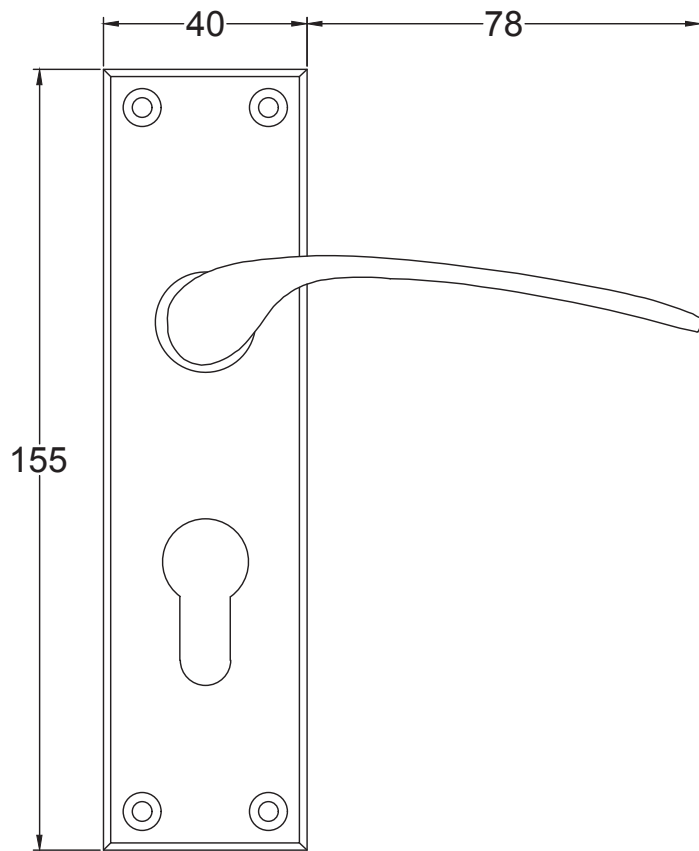

Index

1. Lever Latch Handle
2. Lever Lock Handle
3. Lever Bathroom Handle
4. Lever Euro Handle
5. Component Parts

Back to Index

Lever Latch UK-V4113

Back to Index

Lever Lock UK-V4130

Back to Index

Bathroom UK-V4142

Back to Index

Euro UK-V4146

Back to Index

3 Lever Sash Lock

Tubular Latch

Euro Lock Cylinder

Bathroom Sash Lock

Euro Sash Body

5 Lever Sash Lock