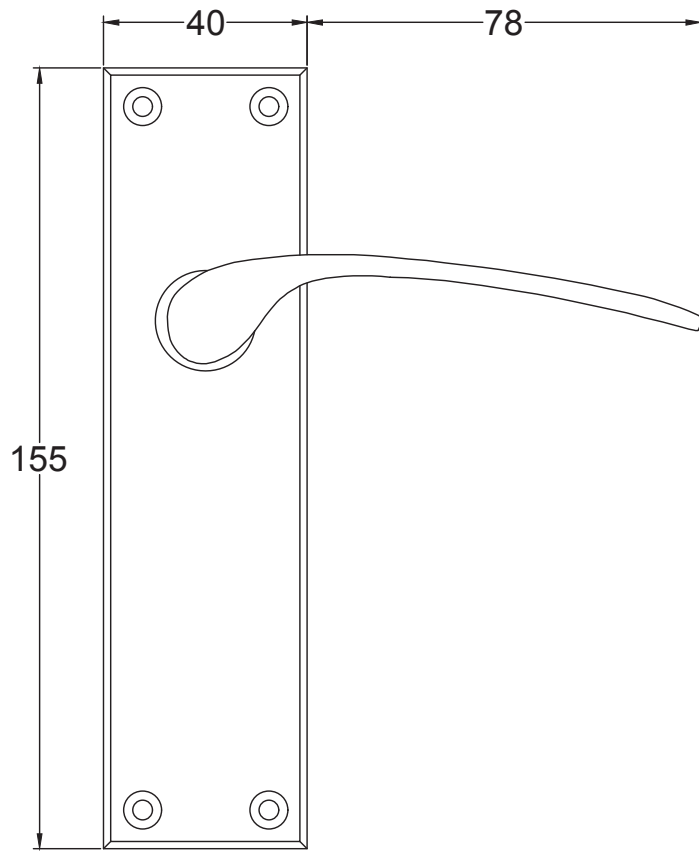

Index

1. Lever Latch Handle
2. Lever Lock Handle
3. Lever Bathroom Handle
4. Lever Euro Handle
5. Component Parts

Back to Index

Lever Latch UK-V4113

Back to Index

Lever Lock UK-V4130

Back to Index

Bathroom UK-V4142

Back to Index

Euro UK-V4146

Back to Index

3 Lever Sash Lock

Tubular Latch

Euro Lock Cylinder

Bathroom Sash Lock

Euro Sash Body

5 Lever Sash Lock