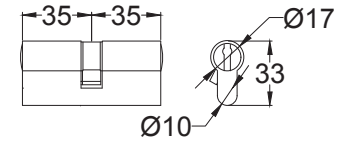

Back to Index

Euro UK-V4146

Back to Index

3 Lever Sash Lock

Tubular Latch

Euro Lock Cylinder

Bathroom Sash Lock

Euro Sash Body