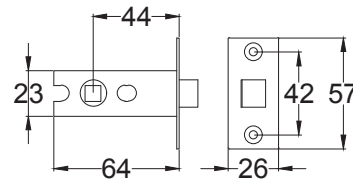

Back to Index

Euro UK-V4146

Back to Index

3 Lever Sash Lock

Tubular Latch

Euro Lock Cylinder

Bathroom Sash Lock

Euro Sash Body