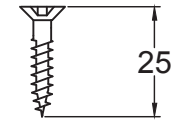

Back to Index