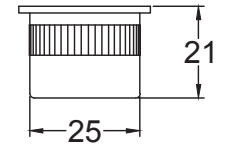

Back to Index