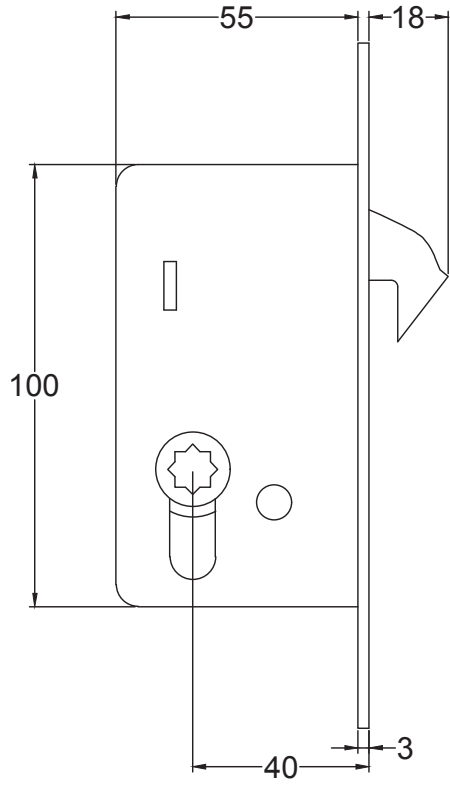

Back to Index