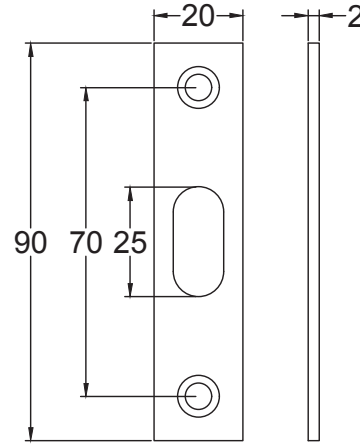

Back to Index