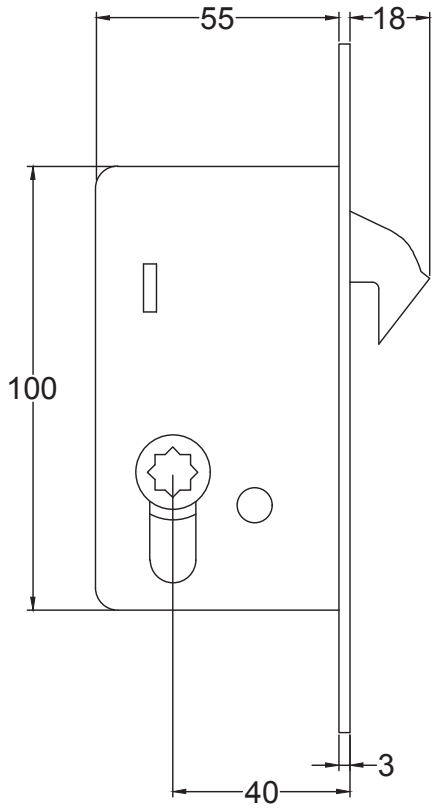

Index

1. Sliding Door Lock Set with Round Privacy Turn 40mm Backset
2. Sliding Door Lock Set with Round Privacy Turn 50mm Backset

Back to Index

Back to Index