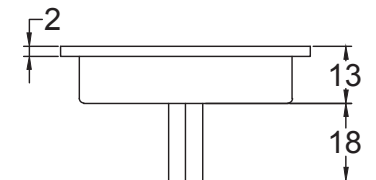

Index

1. Sliding Door Lock Set with Round Privacy Turn 40mm Backset
2. Sliding Door Lock Set with Round Privacy Turn 50mm Backset

Back to Index

Back to Index