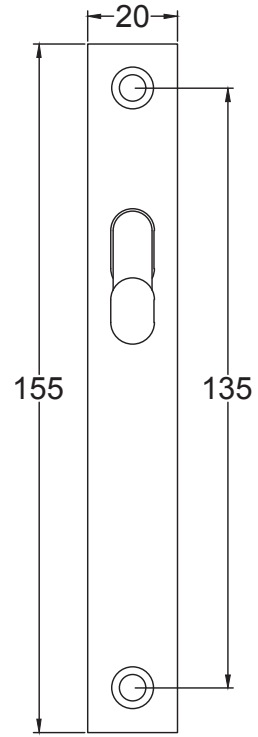

Index

1. Sliding Door Lock Set with Round Privacy Turn 40mm Backset
2. Sliding Door Lock Set with Round Privacy Turn 50mm Backset

Back to Index

Back to Index