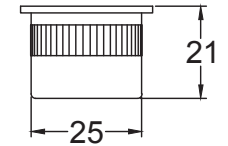

Index

1. Sliding Door Lock Set with Round Privacy Turn 40mm Backset
2. Sliding Door Lock Set with Round Privacy Turn 50mm Backset

Back to Index

Back to Index