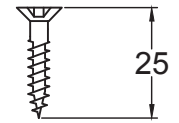

Index

1. Sliding Door Lock Set with Round Privacy Turn 40mm Backset
2. Sliding Door Lock Set with Round Privacy Turn 50mm Backset

Back to Index

Back to Index