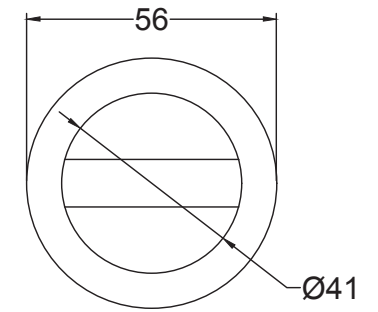

Index

1. Sliding Door Lock Set with Round Privacy Turn 40mm Backset
2. Sliding Door Lock Set with Round Privacy Turn 50mm Backset

Back to Index

Back to Index