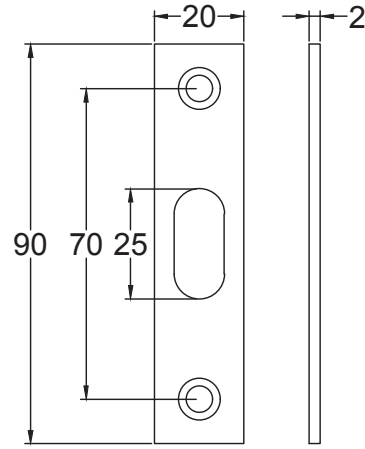

Index

1. Sliding Door Lock Set with Round Privacy Turn 40mm Backset
2. Sliding Door Lock Set with Round Privacy Turn 50mm Backset

Back to Index

Back to Index