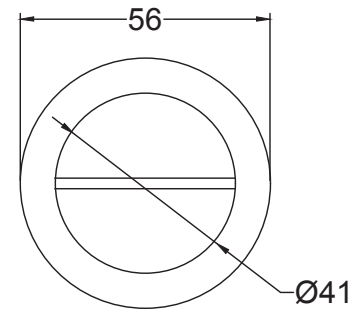

Index

1. Sliding Door Lock Set with Round Privacy Turn 40mm Backset
2. Sliding Door Lock Set with Round Privacy Turn 50mm Backset

Back to Index

Back to Index