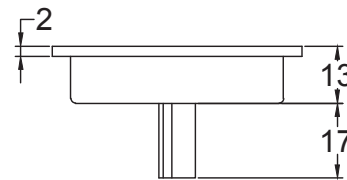

Index

1. Sliding Door Lock Set with Round Privacy Turn 40mm Backset
2. Sliding Door Lock Set with Round Privacy Turn 50mm Backset

Back to Index

Back to Index