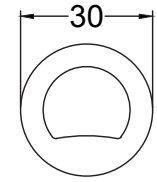

Index

1. Sliding Door Lock Set with Round Privacy Turn 40mm Backset
2. Sliding Door Lock Set with Round Privacy Turn 50mm Backset

Back to Index

Back to Index