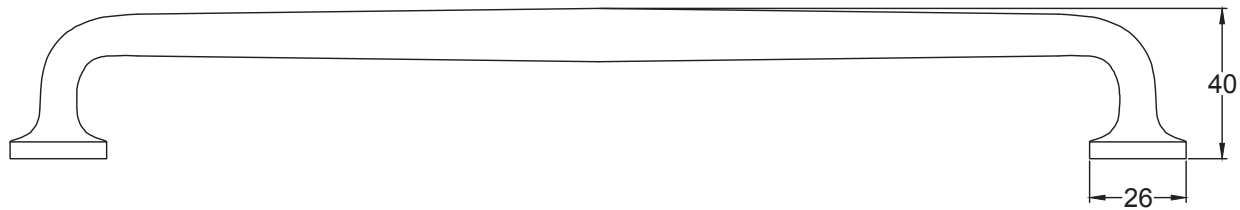

Drawn By: Carl Benson

Product Name : Salisbury Pull Handle 160mm.

Material / Colour: Cast Iron. Flat Black.

Pack Content: 1 x Pull Handle & 2 x Rear Fixing Screws.

Suffolk Latch Co
suffolkatchcompany.co.uk

Drawn By: Carl Benson

Product Name : Salisbury Pull Handle 320mm.

Material / Colour: Cast Iron. Flat Black.

Pack Content: 1 x Pull Handle & 2 x Rear Fixing Screws.

Suffolk Latch Co
suffolkatchcompany.co.uk