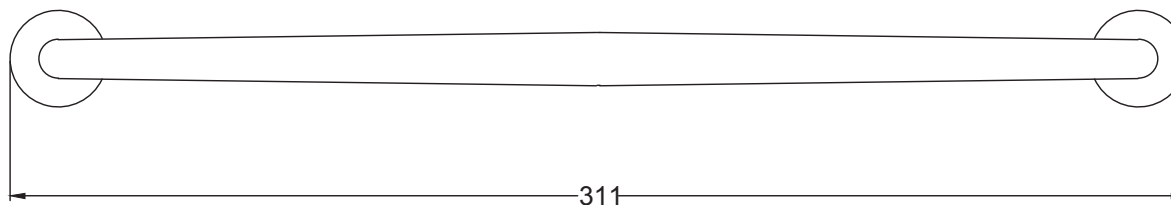

Drawn By: Carl Benson

Product Name : Salisbury Pull Handle 160mm.

Material / Colour: Cast Iron. Flat Black.

Pack Content: 1 x Pull Handle & 2 x Rear Fixing Screws.

Suffolk Latch Co
suffolkatchcompany.co.uk

Drawn By: Carl Benson

Product Name : Salisbury Pull Handle 320mm.

Material / Colour: Cast Iron. Flat Black.

Pack Content: 1 x Pull Handle & 2 x Rear Fixing Screws.

Suffolk Latch Co
suffolkatchcompany.co.uk