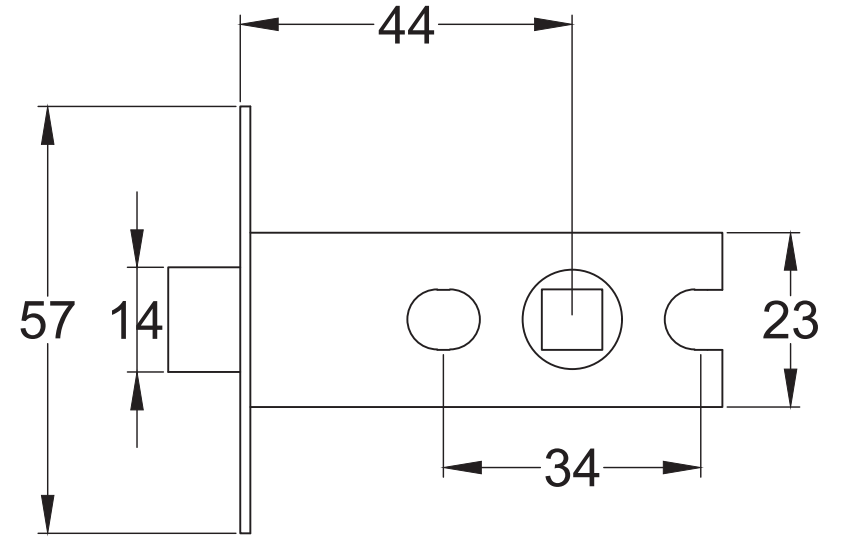

Bolt through fixing x 4

Wood screws x 8

Allen key x 1

Mortice bar x 1

Mortice Bar 5mm Square

Black Plastic Dust Box

Black Plastic Dust Box

Striker

Date: 25/01/2019

Drawn By: Carl Benson

Product Name: Euro Sash Lock Body 35 x 35mm

Material / Colour: Stainless Steel/Chrome Finish

Pack Content 1; 1 x Euro Profile Cylinder, 1 x Fixing Bolt, 3 x Spare Keys.