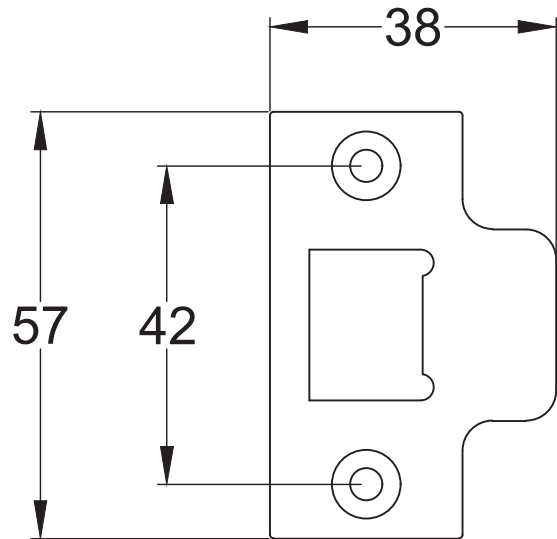

Bolt through fixing x 4

Wood screws x 8

Allen key x 1

Mortice bar x 1

Mortice Bar 5mm Square

Black Plastic Dust Box

Black Plastic Dust Box

Striker

Date: 25/01/2019

Drawn By: Carl Benson

Product Name: Euro Sash Lock Body 35 x 35mm

Material / Colour: Stainless Steel/Chrome Finish

Pack Content 1; 1 x Euro Profile Cylinder, 1 x Fixing Bolt, 3 x Spare Keys.