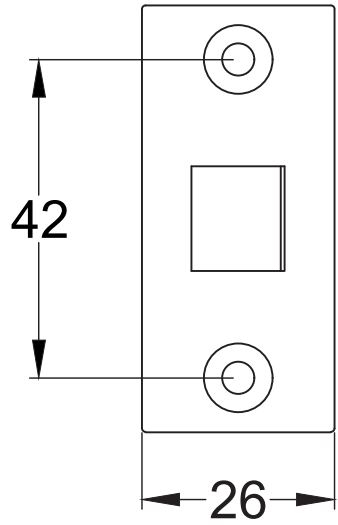

Bolt through fixing x 4

Wood screws x 8

Allen key x 1

Mortice bar x 1

Mortice Bar 5mm Square

Black Plastic Dust Box

Black Plastic Dust Box

Striker

Date: 25/01/2019

Drawn By: Carl Benson

Product Name: Euro Sash Lock Body 35 x 35mm

Material / Colour: Stainless Steel/Chrome Finish

Pack Content 1; 1 x Euro Profile Cylinder, 1 x Fixing Bolt, 3 x Spare Keys.