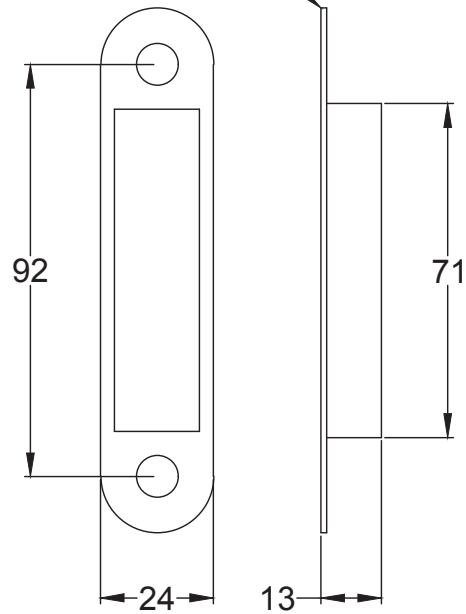

Black Plastic Dust Box