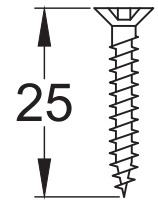

Bolt through fixing x 4

Wood screws x 8

Allen key x 1

Mortice bar x 1

Mortice Bar 5mm Square

Black Plastic Dust Box

Black Plastic Dust Box

Striker

Date: 25/01/2019

Drawn By: Carl Benson

Product Name: Euro Sash Lock Body 35 x 35mm

Material / Colour: Stainless Steel/Chrome Finish

Pack Content 1; 1 x Euro Profile Cylinder, 1 x Fixing Bolt, 3 x Spare Keys.