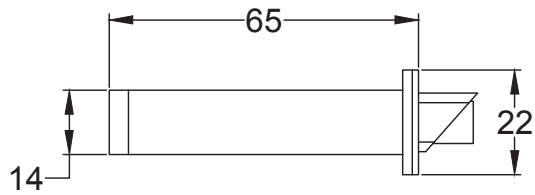

Bolt through fixing x 4

Wood screws x 8

Allen key x 1

Mortice bar x 1

Mortice Bar 5mm Square

Black Plastic Dust Box

Black Plastic Dust Box

Striker

Date: 25/01/2019

Drawn By: Carl Benson

Product Name: Euro Sash Lock Body 35 x 35mm

Material / Colour: Stainless Steel/Chrome Finish

Pack Content 1; 1 x Euro Profile Cylinder, 1 x Fixing Bolt, 3 x Spare Keys.