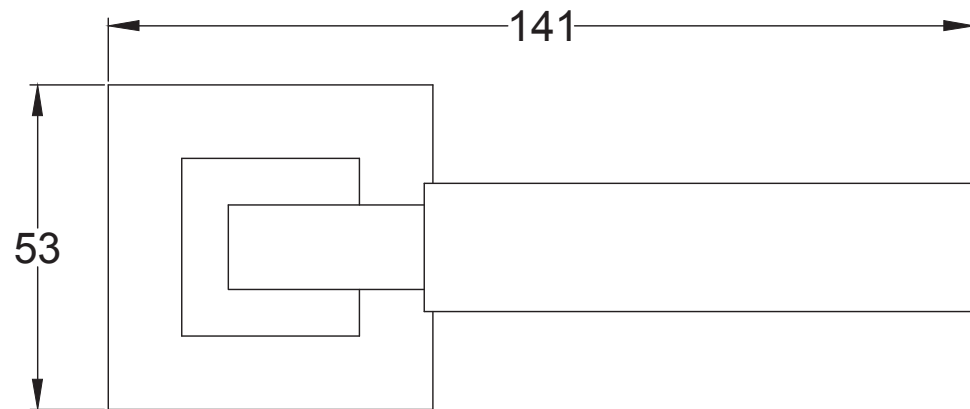

Bolt through fixing x 4

Wood screws x 8

Allen key x 1

Mortice bar x 1

Mortice Bar 5mm Square

Black Plastic Dust Box

Black Plastic Dust Box

Striker

Date: 25/01/2019

Drawn By: Carl Benson

Product Name: Euro Sash Lock Body 35 x 35mm

Material / Colour: Stainless Steel/Chrome Finish

Pack Content 1; 1 x Euro Profile Cylinder, 1 x Fixing Bolt, 3 x Spare Keys.