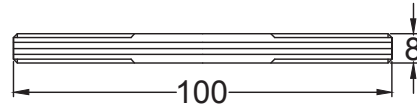

6 x CS Slotted
Wood Screws

Web: www.suffolkclatchcompany.co.uk
Email: info@suffolkclatchcompany.co.uk
Tel: 01787 277277

Suffolk Latch Company Ltd
Unit B
Clare
Suffolk
CO10 8QD

Scale: 1:1

SKU: KNOB60-64

Date: 06/08/2020

Drawn By: Carl Benson

Product Name: Rimmed Door Knob.

Material / Colour: Cast Brass/ Chrome, Nickel, Brass & Antique.

Pack Content: 2 x Knobs, 1 x Mortice Bar and 6 x CS Wood Screws.