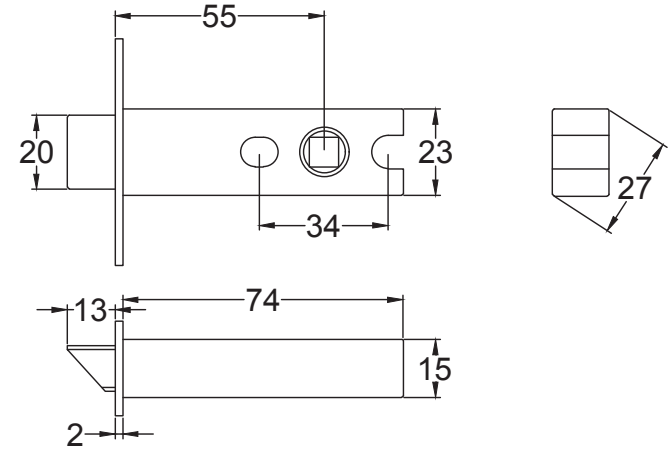

Web: www.suffolklatchcompany.co.uk
Email: info@suffolklatchcompany.co.uk
Tel: 01787 277277

Suffolk Latch Company Ltd
Unit B
Clare
Suffolk
CO10 8QD

Scale: 1:2

SKU: See Listing

Date: 02/05/2019

Drawn By: Carl Benson

Product Name. Heavy Duty Tubular Latch 4 & 3 Inch.

Material / Colour: Mild Steel/Zinc With Brass Fittings.

Pack Content 1: 1 x Dead Tubular Latch, 1 x Forend, 1 x Receiver, 1 x
Dust Box 4 x Matching Fixings

Suffolk Latch Co
suffolklatchcompany.co.uk