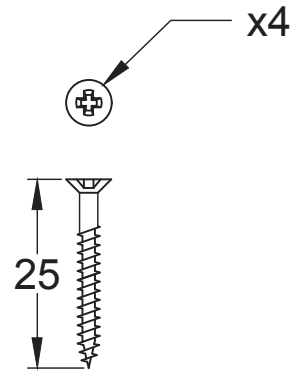

Web: www.suffolklatchcompany.co.uk
Email: info@suffolklatchcompany.co.uk
Tel: 01787 277277

Suffolk Latch Company Ltd
Unit B
Clare
Suffolk
CO10 8QD

Scale: 1:1

SKU: LAL0905

Date: 18/04/2019

Drawn By: Carl Benson

Product Name. 3" Dead Bolt.

Material / Colour: Mild Steel/Zinc With Brass Fittings.

Pack Content: 1 x 4" Dead Bolt, 1 x Forend, 1 x Receiver, 4 x Matching Fixings.

Suffolk Latch Co
suffolklatchcompany.co.uk