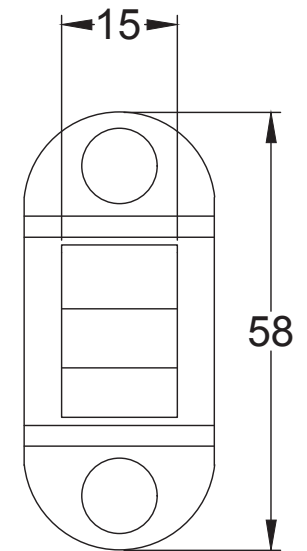

Web: www.suffolklatchcompany.co.uk
Email: info@suffolklatchcompany.co.uk
Tel: 01787 277277

Suffolk Latch Company Ltd
Unit B
Clare
Suffolk
CO10 8QD

Scale: 1:1

SKU: LAL0905

Date: 18/04/2019

Drawn By: Carl Benson

Product Name. 3" Dead Bolt.

Material / Colour: Mild Steel/Zinc With Brass Fittings.

Pack Content: 1 x 4" Dead Bolt, 1 x Forend, 1 x Receiver, 4 x Matching Fixings.

Suffolk Latch Co
suffolklatchcompany.co.uk