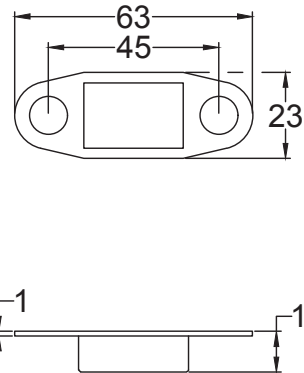

Web: www.suffolklatchcompany.co.uk
Email: info@suffolklatchcompany.co.uk
Tel: 01787 277277

Suffolk Latch Company Ltd
Unit B
Clare
Suffolk
CO10 8QD

Scale: 1:2

SKU: See Listing

Date: 02/05/2019

Drawn By: Carl Benson

Product Name. Heavy Duty Tubular Latch 4 & 3 Inch.

Material / Colour: Mild Steel/Zinc With Brass Fittings.

Pack Content 1: 1 x Dead Tubular Latch, 1 x Forend, 1 x Receiver, 1 x
Dust Box 4 x Matching Fixings

Suffolk Latch Co
suffolklatchcompany.co.uk