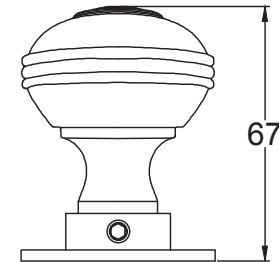

6 x CS Slotted
Wood Screws

Web: www.suffolkclatchcompany.co.uk
Email: info@suffolkclatchcompany.co.uk
Tel: 01787 277277

Suffolk Latch Company Ltd
Unit B
Clare
Suffolk
CO10 8QD

Scale: 1:1

SKU: KNOB60-64

Date: 06/08/2020

Drawn By: Carl Benson

Product Name: Rimmed Door Knob.

Material / Colour: Cast Brass/ Chrome, Nickel, Brass & Antique.

Pack Content: 2 x Knobs, 1 x Mortice Bar and 6 x CS Wood Screws.