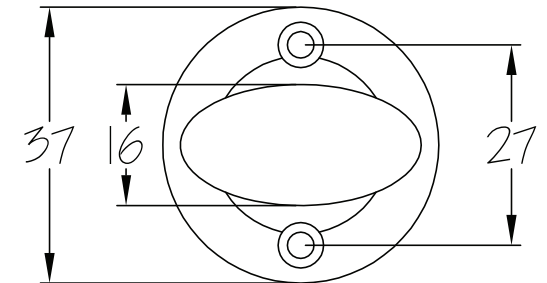

Web: www.suffolklatchcompany.co.uk
Email: info@suffolklatchcompany.co.uk
Tel: 01787 277277

Suffolk Latch Company Ltd
Unit B
Clare
Suffolk
CO10 8QD

Scale: 1:2

SKU: UK-B115-AT/PB

Date: 05/09/2017

Drawn By: Carl Benson

Product Name: Bathroom Turn & Release

Material / Colour: Brass/ Antique Brass & Polished Brass

Pack Content: 1 x Turn, 1 x Indicator & Release, 4 x Slotted Wood Screws.

Suffolk Latch Co
suffolklatchcompany.co.uk