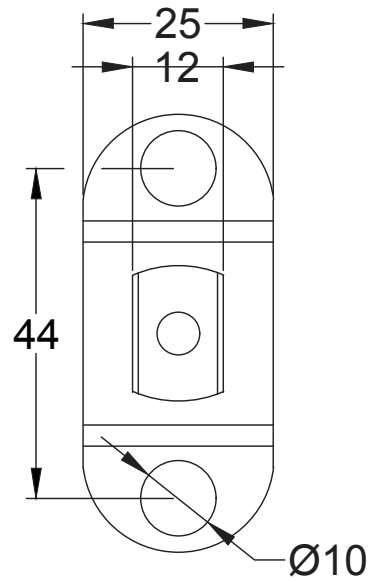

Web: www.suffolklatchcompany.co.uk
Email: info@suffolklatchcompany.co.uk
Tel: 01787 277277

Suffolk Latch Company Ltd
Unit B
Clare
Suffolk
CO10 8QD

Scale: 1:1

SKU: LAL0905

Date: 18/04/2019

Drawn By: Carl Benson

Product Name. 3" Dead Bolt.

Material / Colour: Mild Steel/Zinc With Brass Fittings.

Pack Content: 1 x 4" Dead Bolt, 1 x Forend, 1 x Receiver, 4 x Matching Fixings.

Suffolk Latch Co
suffolklatchcompany.co.uk