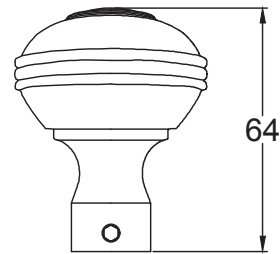

6 x CS Slotted
Wood Screws

Web: www.suffolkclatchcompany.co.uk
Email: info@suffolkclatchcompany.co.uk
Tel: 01787 277277

Suffolk Latch Company Ltd
Unit B
Clare
Suffolk
CO10 8QD

Scale: 1:1

SKU: KNOB60-64

Date: 06/08/2020

Drawn By: Carl Benson

Product Name: Rimmed Door Knob.

Material / Colour: Cast Brass/ Chrome, Nickel, Brass & Antique.

Pack Content: 2 x Knobs, 1 x Mortice Bar and 6 x CS Wood Screws.