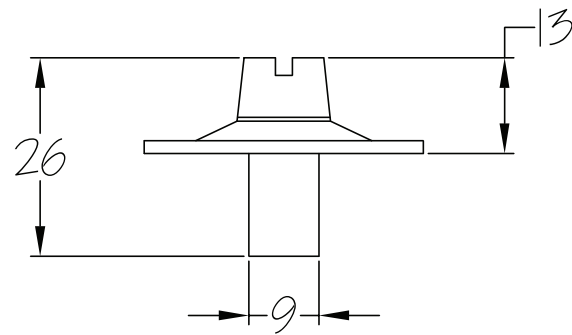

Web: www.suffolklatchcompany.co.uk
Email: info@suffolklatchcompany.co.uk
Tel: 01787 277277

Suffolk Latch Company Ltd
Unit B
Clare
Suffolk
CO10 8QD

Scale: 1:2

SKU: UK-B115-AT/PB

Date: 05/09/2017

Drawn By: Carl Benson

Product Name: Bathroom Turn & Release

Material / Colour: Brass/ Antique Brass & Polished Brass

Pack Content: 1 x Turn, 1 x Indicator & Release, 4 x Slotted Wood Screws.

Suffolk Latch Co
suffolklatchcompany.co.uk