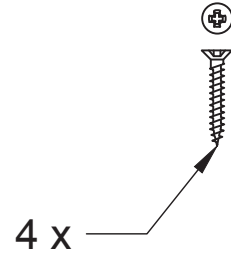

Drawn By: Carl Benson

Product Name: Rimmed Door Knob.

Material / Colour: Cast Brass/ Chrome, Nickel, Brass & Antique.

Pack Content: 2 x Knobs, 1 x Mortice Bar and 6 x CS Wood Screws.

Web: www.suffolklatchcompany.co.uk
 Email: info@suffolklatchcompany.co.uk
 Tel: 01787 277277