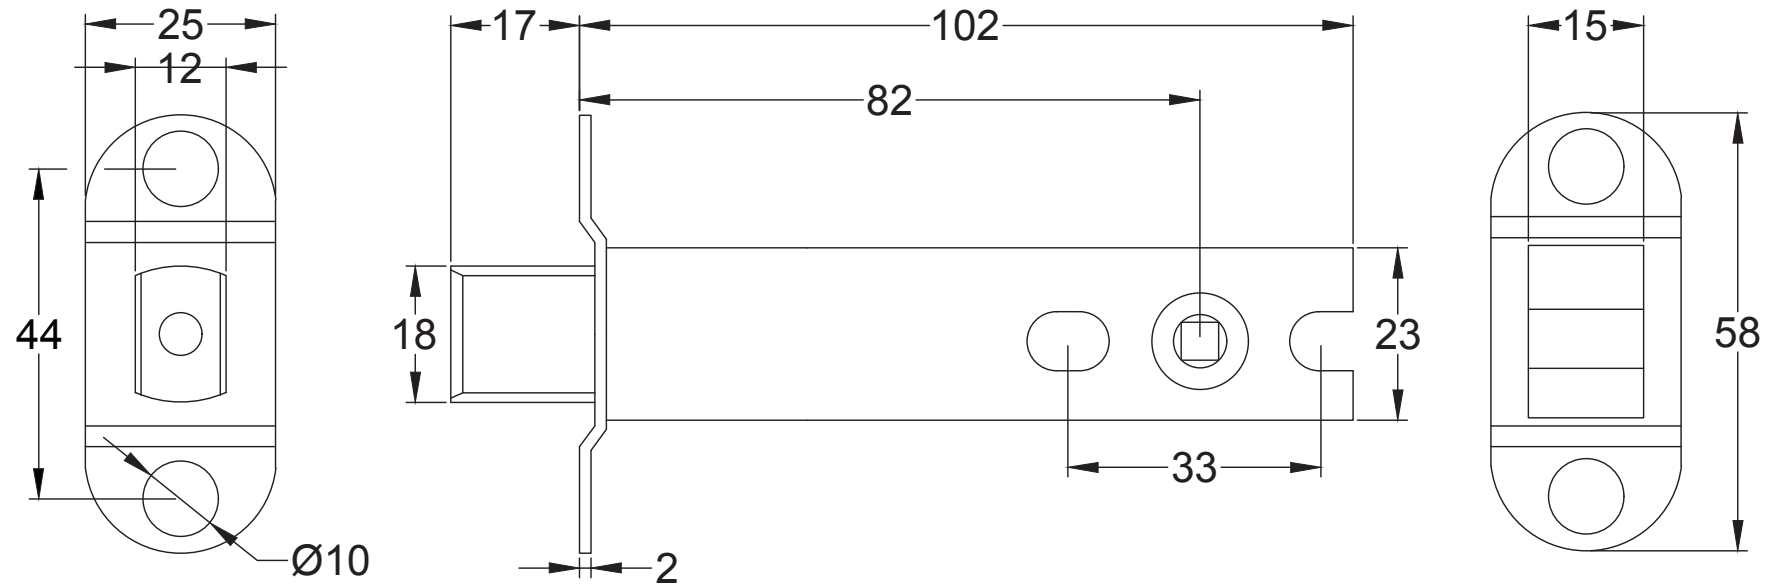

Web: www.suffolklatchcompany.co.uk
Email: info@suffolklatchcompany.co.uk
Tel: 01787 277277

Suffolk Latch Company Ltd
Unit B
Clare
Suffolk
CO10 8QD

Scale: 1:1

SKU: LAL0906

Date: 18/04/2019

Drawn By: Carl Benson

Product Name. 4" Dead Bolt.

Material / Colour: Mild Steel/Zinc With Brass Fittings.

Pack Content: 1 x 4" Dead Bolt, 1 x Forend, 1 x Receiver, 4 x Matching Fixings.

Suffolk Latch Co
suffolklatchcompany.co.uk