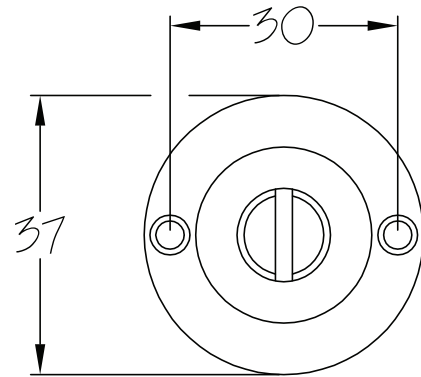

Web: www.suffolklatchcompany.co.uk
Email: info@suffolklatchcompany.co.uk
Tel: 01787 277277

Suffolk Latch Company Ltd
Unit B
Clare
Suffolk
CO10 8QD

Scale: 1:2

SKU: UK-B115-AT/PB

Date: 05/09/2017

Drawn By: Carl Benson

Product Name: Bathroom Turn & Release

Material / Colour: Brass/ Antique Brass & Polished Brass

Pack Content: 1 x Turn, 1 x Indicator & Release, 4 x Slotted Wood Screws.

Suffolk Latch Co
suffolklatchcompany.co.uk