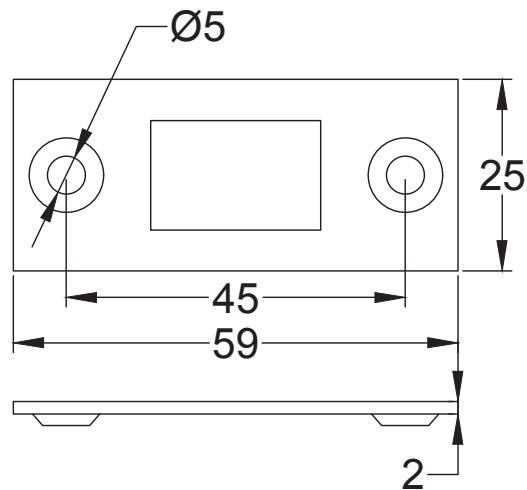

Web: www.suffolklatchcompany.co.uk
Email: info@suffolklatchcompany.co.uk
Tel: 01787 277277

Suffolk Latch Company Ltd
Unit B
Clare
Suffolk
CO10 8QD

Scale: 1:1

SKU: LAL0906

Date: 18/04/2019

Drawn By: Carl Benson

Product Name. 4" Dead Bolt.

Material / Colour: Mild Steel/Zinc With Brass Fittings.

Pack Content: 1 x 4" Dead Bolt, 1 x Forend, 1 x Receiver, 4 x Matching Fixings.

Suffolk Latch Co
suffolklatchcompany.co.uk