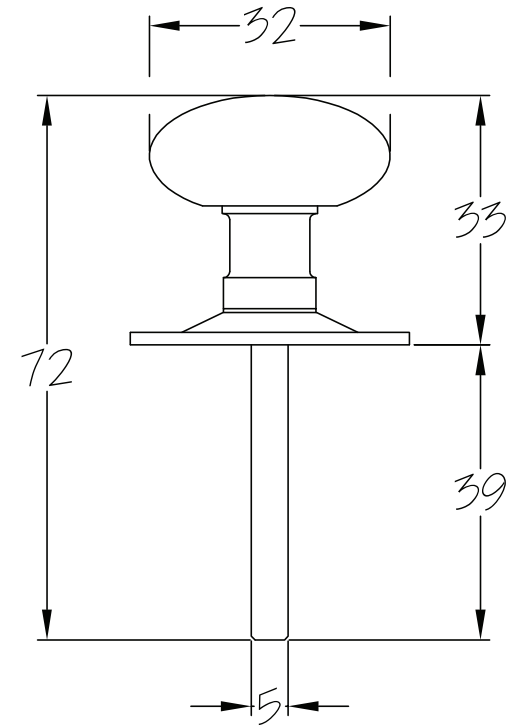

Web: www.suffolklatchcompany.co.uk
Email: info@suffolklatchcompany.co.uk
Tel: 01787 277277

Suffolk Latch Company Ltd
Unit B
Clare
Suffolk
CO10 8QD

Scale: 1:2

SKU: UK-B115-AT/PB

Date: 05/09/2017

Drawn By: Carl Benson

Product Name: Bathroom Turn & Release

Material / Colour: Brass/ Antique Brass & Polished Brass

Pack Content: 1 x Turn, 1 x Indicator & Release, 4 x Slotted Wood Screws.

Suffolk Latch Co
suffolklatchcompany.co.uk