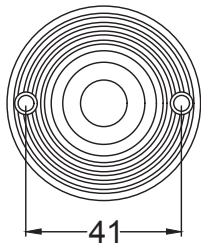

6 x CS Slotted
Wood Screws

Web: www.suffolkclatchcompany.co.uk
Email: info@suffolkclatchcompany.co.uk
Tel: 01787 277277

Suffolk Latch Company Ltd
Unit B
Clare
Suffolk
CO10 8QD

Scale: 1:1

SKU: KNOB60-64

Date: 06/08/2020

Drawn By: Carl Benson

Product Name: Rimmed Door Knob.

Material / Colour: Cast Brass/ Chrome, Nickel, Brass & Antique.

Pack Content: 2 x Knobs, 1 x Mortice Bar and 6 x CS Wood Screws.