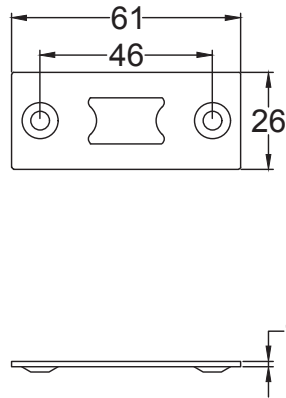

Web: www.suffolklatchcompany.co.uk
Email: info@suffolklatchcompany.co.uk
Tel: 01787 277277

Suffolk Latch Company Ltd
Unit B
Clare
Suffolk
CO10 8QD

Scale: 1:2

SKU: See Listing

Date: 02/05/2019

Drawn By: Carl Benson

Product Name. Heavy Duty Tubular Latch 4 & 3 Inch.

Material / Colour: Mild Steel/Zinc With Brass Fittings.

Pack Content 1: 1 x Dead Tubular Latch, 1 x Forend, 1 x Receiver, 1 x
Dust Box 4 x Matching Fixings

Suffolk Latch Co
suffolklatchcompany.co.uk