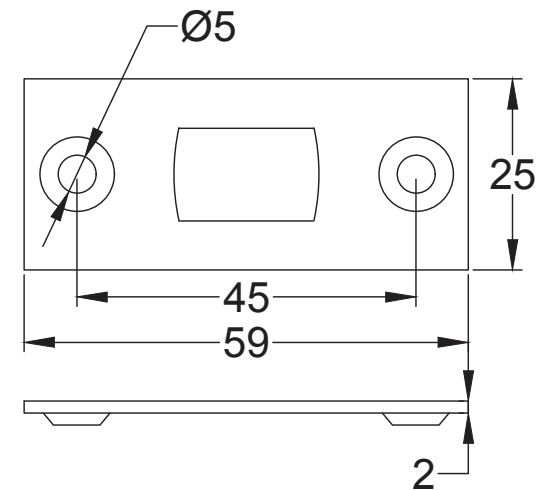

Web: www.suffolklatchcompany.co.uk
Email: info@suffolklatchcompany.co.uk
Tel: 01787 277277

Suffolk Latch Company Ltd
Unit B
Clare
Suffolk
CO10 8QD

Scale: 1:1

SKU: LAL0905

Date: 18/04/2019

Drawn By: Carl Benson

Product Name. 3" Dead Bolt.

Material / Colour: Mild Steel/Zinc With Brass Fittings.

Pack Content: 1 x 4" Dead Bolt, 1 x Forend, 1 x Receiver, 4 x Matching Fixings.

Suffolk Latch Co
suffolklatchcompany.co.uk