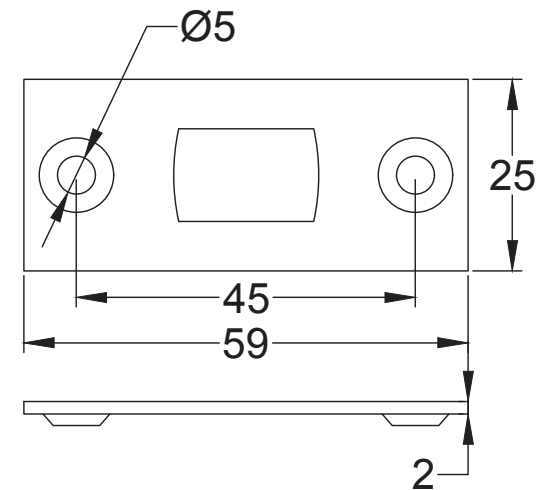

Web: www.suffolklatchcompany.co.uk
Email: info@suffolklatchcompany.co.uk
Tel: 01787 277277

Suffolk Latch Company Ltd
Unit B
Clare
Suffolk
CO10 8QD

Scale: 1:1

SKU: LAL0906

Date: 18/04/2019

Drawn By: Carl Benson

Product Name. 4" Dead Bolt.

Material / Colour: Mild Steel/Zinc With Brass Fittings.

Pack Content: 1 x 4" Dead Bolt, 1 x Forend, 1 x Receiver, 4 x Matching Fixings.

Suffolk Latch Co
suffolklatchcompany.co.uk