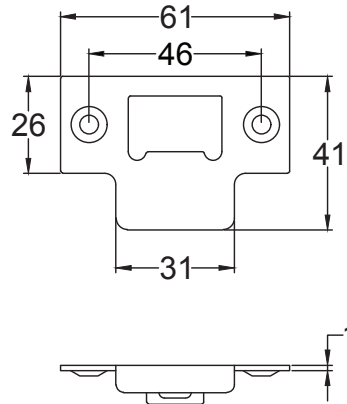

Web: www.suffolklatchcompany.co.uk
Email: info@suffolklatchcompany.co.uk
Tel: 01787 277277

Suffolk Latch Company Ltd
Unit B
Clare
Suffolk
CO10 8QD

Scale: 1:2

SKU: See Listing

Date: 02/05/2019

Drawn By: Carl Benson

Product Name. Heavy Duty Tubular Latch 4 & 3 Inch.

Material / Colour: Mild Steel/Zinc With Brass Fittings.

Pack Content 1: 1 x Dead Tubular Latch, 1 x Forend, 1 x Receiver, 1 x
Dust Box 4 x Matching Fixings

Suffolk Latch Co
suffolklatchcompany.co.uk