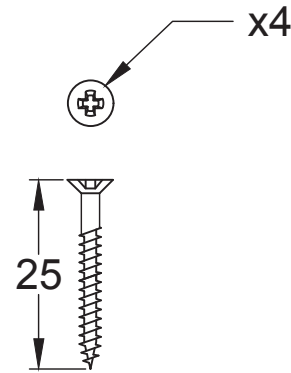

Web: www.suffolklatchcompany.co.uk
Email: info@suffolklatchcompany.co.uk
Tel: 01787 277277

Suffolk Latch Company Ltd
Unit B
Clare
Suffolk
CO10 8QD

Scale: 1:1

SKU: LAL0906

Date: 18/04/2019

Drawn By: Carl Benson

Product Name. 4" Dead Bolt.

Material / Colour: Mild Steel/Zinc With Brass Fittings.

Pack Content: 1 x 4" Dead Bolt, 1 x Forend, 1 x Receiver, 4 x Matching Fixings.

Suffolk Latch Co
suffolklatchcompany.co.uk