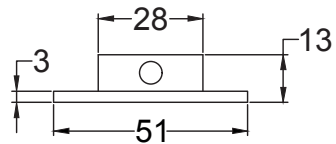

6 x CS Slotted
Wood Screws

Web: www.suffolkclatchcompany.co.uk
Email: info@suffolkclatchcompany.co.uk
Tel: 01787 277277

Suffolk Latch Company Ltd
Unit B
Clare
Suffolk
CO10 8QD

Scale: 1:1

SKU: KNOB60-64

Date: 06/08/2020

Drawn By: Carl Benson

Product Name: Rimmed Door Knob.

Material / Colour: Cast Brass/ Chrome, Nickel, Brass & Antique.

Pack Content: 2 x Knobs, 1 x Mortice Bar and 6 x CS Wood Screws.