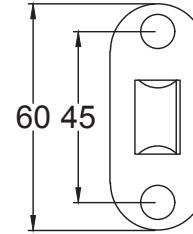

Web: www.suffolklatchcompany.co.uk
Email: info@suffolklatchcompany.co.uk
Tel: 01787 277277

Suffolk Latch Company Ltd
Unit B
Clare
Suffolk
CO10 8QD

Scale: 1:2

SKU: See Listing

Date: 02/05/2019

Drawn By: Carl Benson

Product Name. Heavy Duty Tubular Latch 4 & 3 Inch.

Material / Colour: Mild Steel/Zinc With Brass Fittings.

Pack Content 1: 1 x Dead Tubular Latch, 1 x Forend, 1 x Receiver, 1 x
Dust Box 4 x Matching Fixings

Suffolk Latch Co
suffolklatchcompany.co.uk