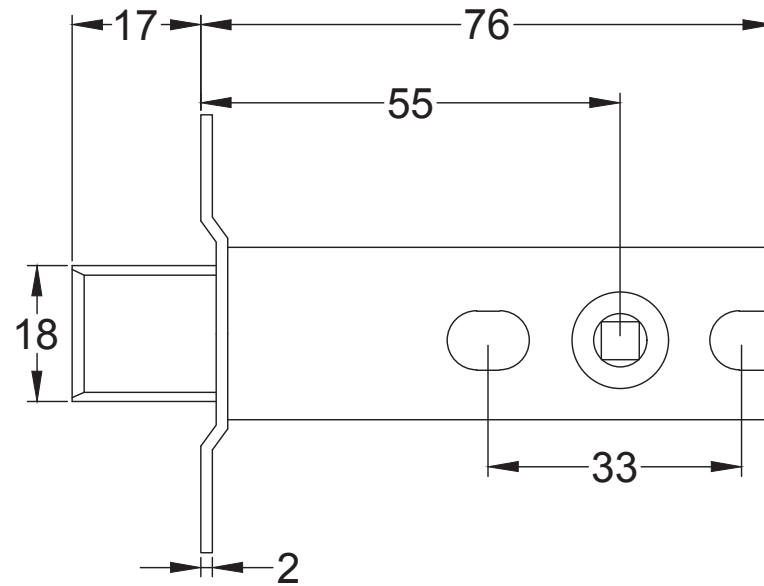

Web: www.suffolklatchcompany.co.uk
Email: info@suffolklatchcompany.co.uk
Tel: 01787 277277

Suffolk Latch Company Ltd
Unit B
Clare
Suffolk
CO10 8QD

Scale: 1:1

SKU: LAL0905

Date: 18/04/2019

Drawn By: Carl Benson

Product Name. 3" Dead Bolt.

Material / Colour: Mild Steel/Zinc With Brass Fittings.

Pack Content: 1 x 4" Dead Bolt, 1 x Forend, 1 x Receiver, 4 x Matching Fixings.

Suffolk Latch Co
suffolklatchcompany.co.uk