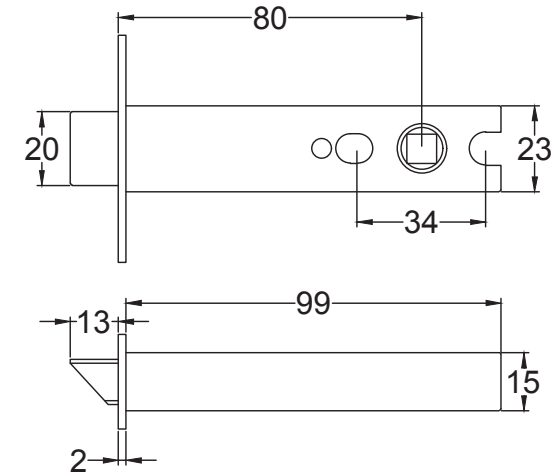

Web: www.suffolklatchcompany.co.uk
Email: info@suffolklatchcompany.co.uk
Tel: 01787 277277

Suffolk Latch Company Ltd
Unit B
Clare
Suffolk
CO10 8QD

Scale: 1:2

SKU: See Listing

Date: 02/05/2019

Drawn By: Carl Benson

Product Name. Heavy Duty Tubular Latch 4 & 3 Inch.

Material / Colour: Mild Steel/Zinc With Brass Fittings.

Pack Content 1: 1 x Dead Tubular Latch, 1 x Forend, 1 x Receiver, 1 x
Dust Box 4 x Matching Fixings

Suffolk Latch Co
suffolklatchcompany.co.uk