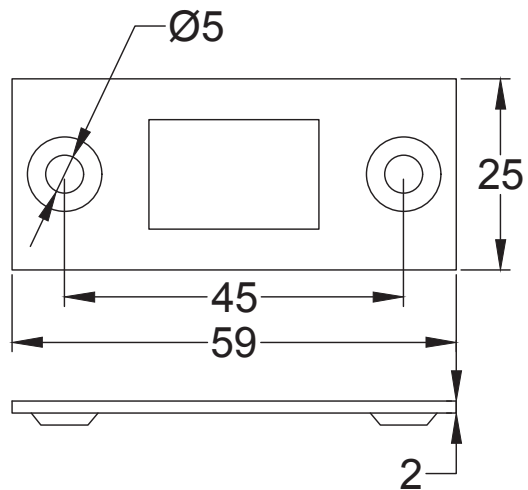

Web: www.suffolklatchcompany.co.uk
Email: info@suffolklatchcompany.co.uk
Tel: 01787 277277

Suffolk Latch Company Ltd
Unit B
Clare
Suffolk
CO10 8QD

Scale: 1:1

SKU: LAL0905

Date: 18/04/2019

Drawn By: Carl Benson

Product Name. 3" Dead Bolt.

Material / Colour: Mild Steel/Zinc With Brass Fittings.

Pack Content: 1 x 4" Dead Bolt, 1 x Forend, 1 x Receiver, 4 x Matching Fixings.

Suffolk Latch Co
suffolklatchcompany.co.uk