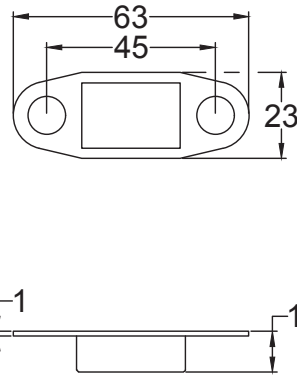

Web: www.suffolklatchcompany.co.uk
Email: info@suffolklatchcompany.co.uk
Tel: 01787 277277

Suffolk Latch Company Ltd
Unit B
Clare
Suffolk
CO10 8QD

Scale: 1:2

SKU: See Listing

Date: 02/05/2019

Drawn By: Carl Benson

Product Name. Heavy Duty Tubular Latch 4 & 3 Inch.

Material / Colour: Mild Steel/Zinc With Brass Fittings.

Pack Content: 1 x Dead Tubular Latch, 1 x Forend, 1 x Receiver, 1 x Dust Box 4 x Matching Fixings

Suffolk Latch Co
suffolklatchcompany.co.uk