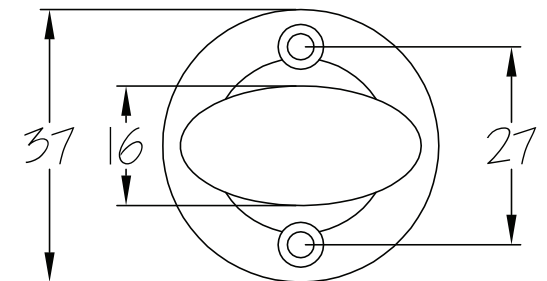

Web: www.suffolklatchcompany.co.uk
Email: info@suffolklatchcompany.co.uk
Tel: 01787 271277

Suffolk Latch Company Ltd
Unit B
Clare
Suffolk
CO10 8QD

Scale: 1:2

SKU: UK-B115-A1/PB

Date: 05/09/2017

Drawn By: Carl Benson

Product Name: Bathroom Turn & Release

Material / Colour: Brass / Antique Brass & Polished Brass

Pack Content: 1 x Turn, 1 x Indicator & Release, 4 x Slotted Wood Screws.

Suffolk Latch Co
suffolklatchcompany.co.uk