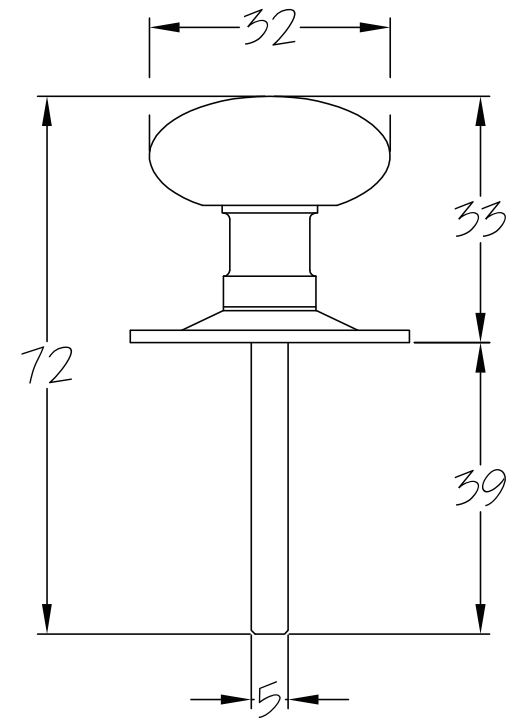

Web: www.suffolklatchcompany.co.uk
Email: info@suffolklatchcompany.co.uk
Tel: 01787 271277

Suffolk Latch Company Ltd
Unit B
Clare
Suffolk
CO10 8QD

Scale: 1:2

SKU: UK-B115-A1/PB

Date: 05/09/2017

Drawn By: Carl Benson

Product Name: Bathroom Turn & Release

Material / Colour: Brass / Antique Brass & Polished Brass

Pack Content: 1 x Turn, 1 x Indicator & Release, 4 x Slotted Wood Screws.

Suffolk Latch Co
suffolklatchcompany.co.uk