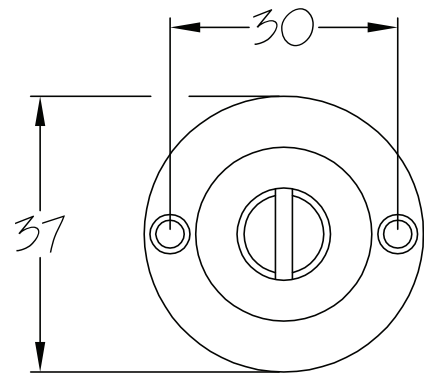

Web: www.suffolklatchcompany.co.uk
Email: info@suffolklatchcompany.co.uk
Tel: 01787 271277

Suffolk Latch Company Ltd
Unit B
Clare
Suffolk
CO10 8QD

Scale: 1:2

SKU: UK-B115-A1/PB

Date: 05/09/2017

Drawn By: Carl Benson

Product Name: Bathroom Turn & Release

Material / Colour: Brass / Antique Brass & Polished Brass

Pack Content: 1 x Turn, 1 x Indicator & Release, 4 x Slotted Wood Screws.

Suffolk Latch Co
suffolklatchcompany.co.uk