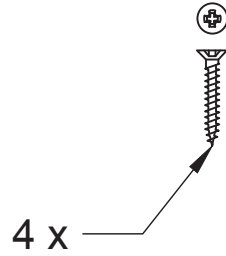

Web: www.suffolklatchcompany.co.uk
Email: info@suffolklatchcompany.co.uk
Tel: 01787 277277

Suffolk Latch Company Ltd
Unit B
Clare
Suffolk
CO10 8QD

Scale: 1:2

SKU: See Listing

Date: 02/05/2019

Drawn By: Carl Benson

Product Name. Heavy Duty Tubular Latch 4 & 3 Inch.

Material / Colour: Mild Steel/Zinc With Brass Fittings.

Pack Content: 1 x Dead Tubular Latch, 1 x Forend, 1 x Receiver, 1 x Dust Box 4 x Matching Fixings

Suffolk Latch Co
suffolklatchcompany.co.uk