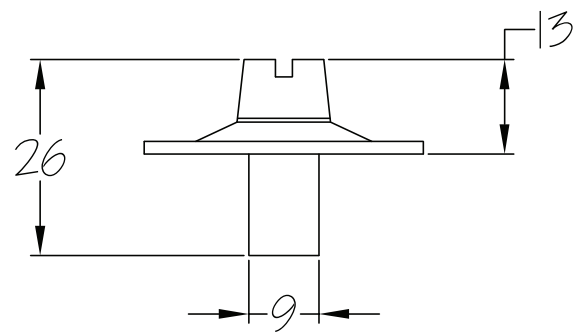

Web: www.suffolklatchcompany.co.uk
Email: info@suffolklatchcompany.co.uk
Tel: 01787 271277

Suffolk Latch Company Ltd
Unit B
Clare
Suffolk
CO10 8QD

Scale: 1:2

SKU: UK-B115-A1/PB

Date: 05/09/2017

Drawn By: Carl Benson

Product Name: Bathroom Turn & Release

Material / Colour: Brass / Antique Brass & Polished Brass

Pack Content: 1 x Turn, 1 x Indicator & Release, 4 x Slotted Wood Screws.

Suffolk Latch Co
suffolklatchcompany.co.uk