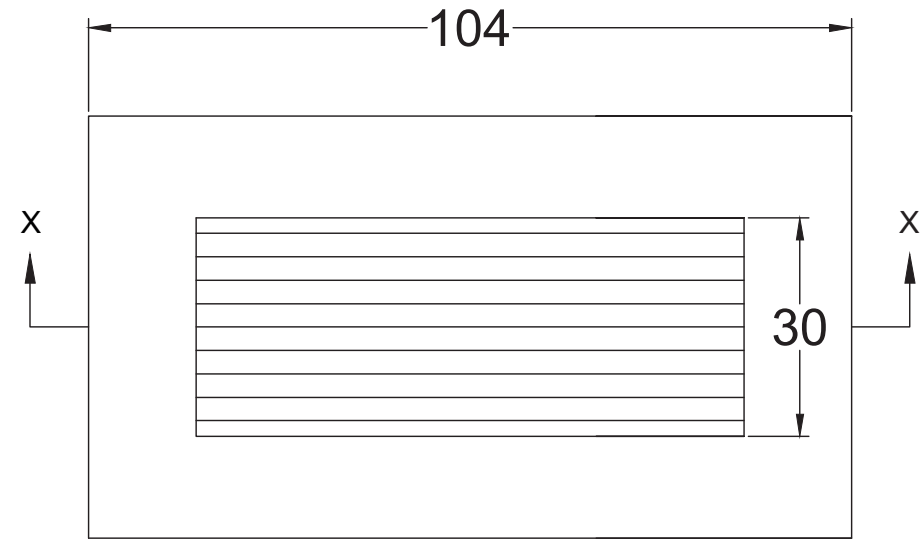

Index

1. Reeded Flush Handle C1865 105
2. Reeded Flush Handle C1865 175
3. Reeded Flush Handle C1865 300

Back to index

Back to index

Back to index