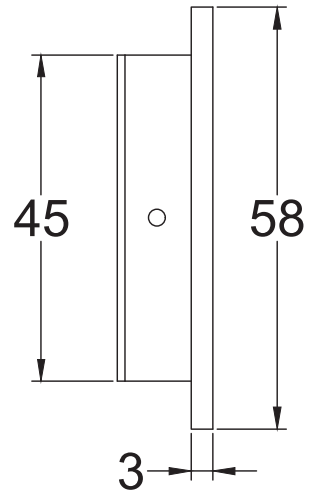

Index

1. Reeded Flush Handle C1865 105
2. Reeded Flush Handle C1865 175
3. Reeded Flush Handle C1865 300

Back to index

Back to index

Back to index