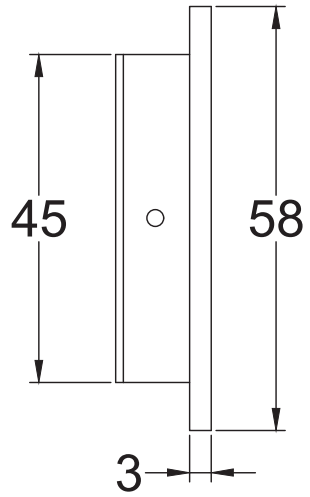

Index

1. Reeded Flush Handle C1865 105
2. Reeded Flush Handle C1865 175
3. Reeded Flush Handle C1865 300

Back to index

Back to index

Back to index