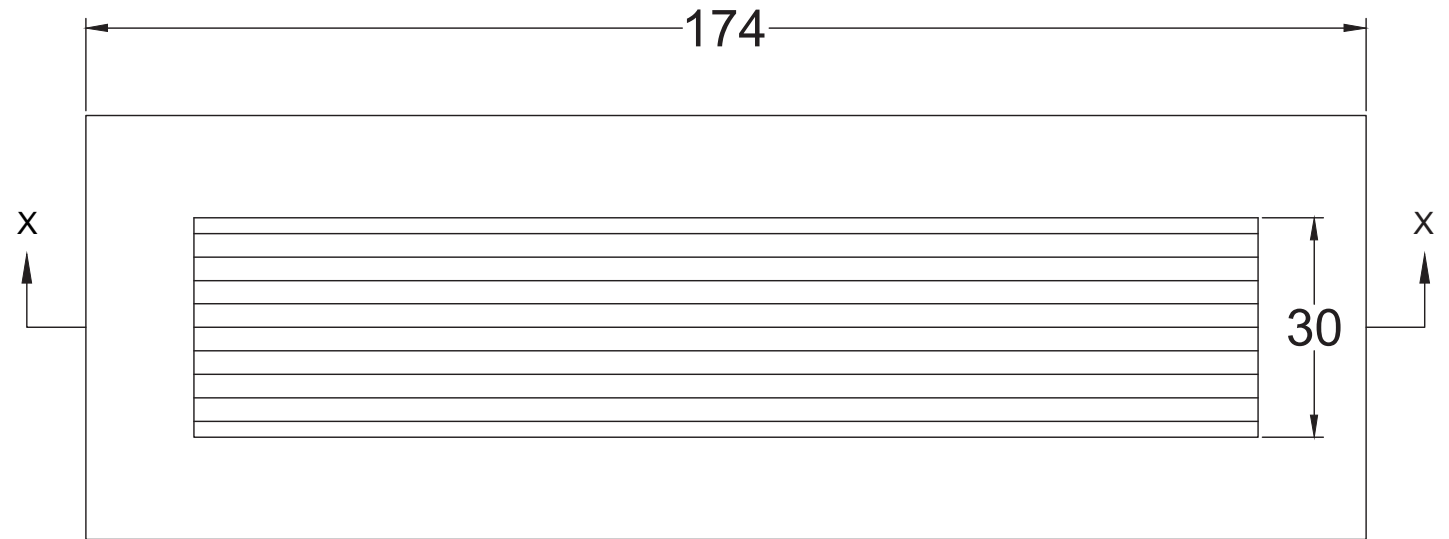

Index

1. Reeded Flush Handle C1865 105
2. Reeded Flush Handle C1865 175
3. Reeded Flush Handle C1865 300

Back to index

Back to index

Back to index