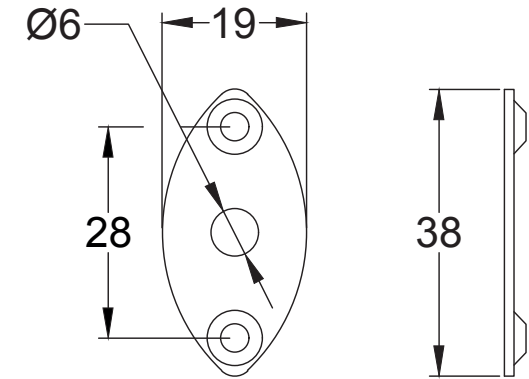

Product Name: Rack Bolt Thumb Turn Solid Brass.

Material / Colour: Cast Brass/ Chrome, Nickel, Brass & Antique.

Pack Content: 1 x Rack Bolt & 2 x Fixings.

Suffolk Latch Co
suffolklatchcompany.co.uk

Web: www.suffolkatchcompany.co.uk
 Email: info@suffolkatchcompany.co.uk
 Tel: 01787 277277

Suffolk Latch Company Ltd
 Unit B
 Clare
 Suffolk
 CO10 8QD

Scale: 1:1

SKU: See listing

Date: 20/10/2020

Drawn By: Carl Benson

Product Name: Rack Bolt.

Material / Colour: Cast Brass/ Chrome, Nickel, Brass & Antique.