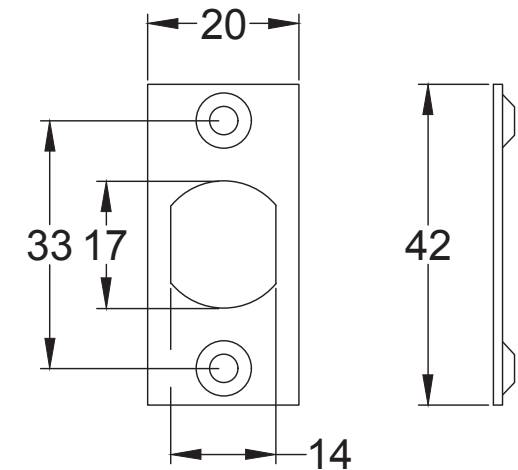

Product Name: Rack Bolt Thumb Turn Solid Brass.

Material / Colour: Cast Brass/ Chrome, Nickel, Brass & Antique.

Pack Content: 1 x Rack Bolt & 2 x Fixings.

Suffolk Latch Co
suffolklatchcompany.co.uk

Web: www.suffolkatchcompany.co.uk
 Email: info@suffolkatchcompany.co.uk
 Tel: 01787 277277

Suffolk Latch Company Ltd
 Unit B
 Clare
 Suffolk
 CO10 8QD

Scale: 1:1

SKU: See listing

Date: 20/10/2020

Drawn By: Carl Benson

Product Name: Rack Bolt.

Material / Colour: Cast Brass/ Chrome, Nickel, Brass & Antique.