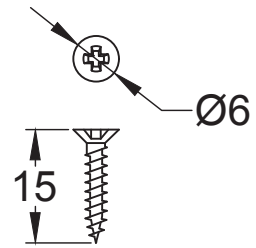

Product Name: Rack Bolt Thumb Turn Solid Brass.

Material / Colour: Cast Brass/ Chrome, Nickel, Brass & Antique.

Pack Content: 1 x Rack Bolt & 2 x Fixings.

Suffolk Latch Co
suffolklatchcompany.co.uk

Web: www.suffolkatchcompany.co.uk
 Email: info@suffolkatchcompany.co.uk
 Tel: 01787 277277

Suffolk Latch Company Ltd
 Unit B
 Clare
 Suffolk
 CO10 8QD

Scale: 1:1

SKU: See listing

Date: 20/10/2020

Drawn By: Carl Benson

Product Name: Rack Bolt.

Material / Colour: Cast Brass/ Chrome, Nickel, Brass & Antique.