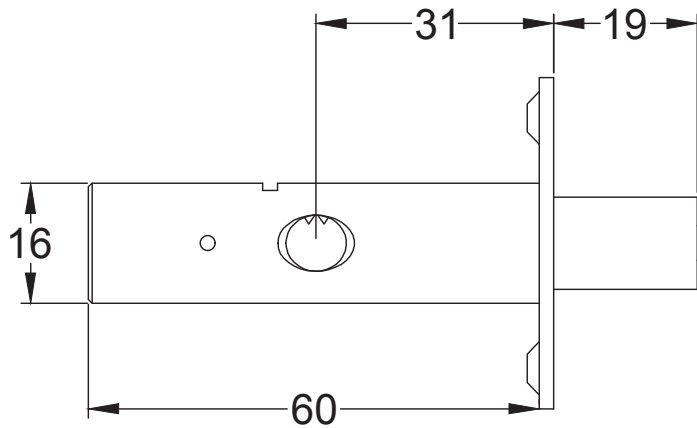

Product Name: Rack Bolt Thumb Turn Solid Brass.

Material / Colour: Cast Brass/ Chrome, Nickel, Brass & Antique.

Pack Content: 1 x Rack Bolt & 2 x Fixings.

Suffolk Latch Co
suffolklatchcompany.co.uk

Web: www.suffolkatchcompany.co.uk
 Email: info@suffolkatchcompany.co.uk
 Tel: 01787 277277

Suffolk Latch Company Ltd
 Unit B
 Clare
 Suffolk
 CO10 8QD

Scale: 1:1

SKU: See listing

Date: 20/10/2020

Drawn By: Carl Benson

Product Name: Rack Bolt.

Material / Colour: Cast Brass/ Chrome, Nickel, Brass & Antique.