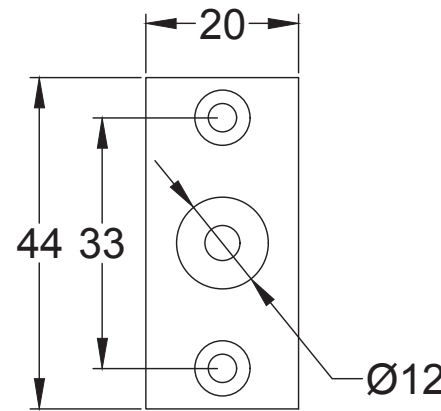

Product Name: Rack Bolt Thumb Turn Solid Brass.

Material / Colour: Cast Brass/ Chrome, Nickel, Brass & Antique.

Pack Content: 1 x Rack Bolt & 2 x Fixings.

Suffolk Latch Co
suffolklatchcompany.co.uk

Web: www.suffolkatchcompany.co.uk
 Email: info@suffolkatchcompany.co.uk
 Tel: 01787 277277

Suffolk Latch Company Ltd
 Unit B
 Clare
 Suffolk
 CO10 8QD

Scale: 1:1

SKU: See listing

Date: 20/10/2020

Drawn By: Carl Benson

Product Name: Rack Bolt.

Material / Colour: Cast Brass/ Chrome, Nickel, Brass & Antique.