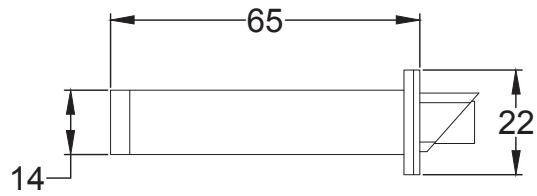

Bolt through fixing x 4

Wood screws x 8

Allen key x 1

Mortice bar x 1

Mortice Bar 5mm Square

Black Plastic Dust Box

Black Plastic Dust Box

Striker

Date: 25/01/2019

Drawn By: Carl Benson

Product Name: Euro Sash Lock Body 35 x 35mm

Material / Colour: Stainless Steel/Chrome Finish

Pack Content 1; 1 x Euro Profile Cylinder, 1 x Fixing Bolt, 3 x Spare Keys.