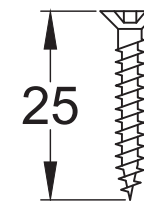

Bolt through fixing x 4

Wood screws x 8

Allen key x 1

Mortice bar x 1

Mortice Bar 5mm Square

Black Plastic Dust Box

Black Plastic Dust Box

Striker

Date: 25/01/2019

Drawn By: Carl Benson

Product Name: Euro Sash Lock Body 35 x 35mm

Material / Colour: Stainless Steel/Chrome Finish

Pack Content 1; 1 x Euro Profile Cylinder, 1 x Fixing Bolt, 3 x Spare Keys.