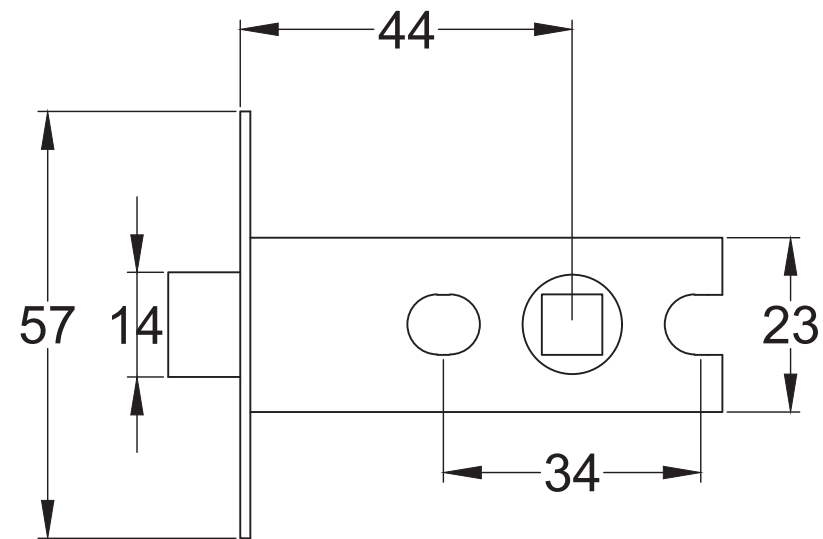

Bolt through fixing x 4

Wood screws x 8

Allen key x 1

Mortice bar x 1

Mortice Bar 5mm Square

Black Plastic Dust Box

Black Plastic Dust Box

Striker

Date: 25/01/2019

Drawn By: Carl Benson

Product Name: Euro Sash Lock Body 35 x 35mm

Material / Colour: Stainless Steel/Chrome Finish

Pack Content 1; 1 x Euro Profile Cylinder, 1 x Fixing Bolt, 3 x Spare Keys.