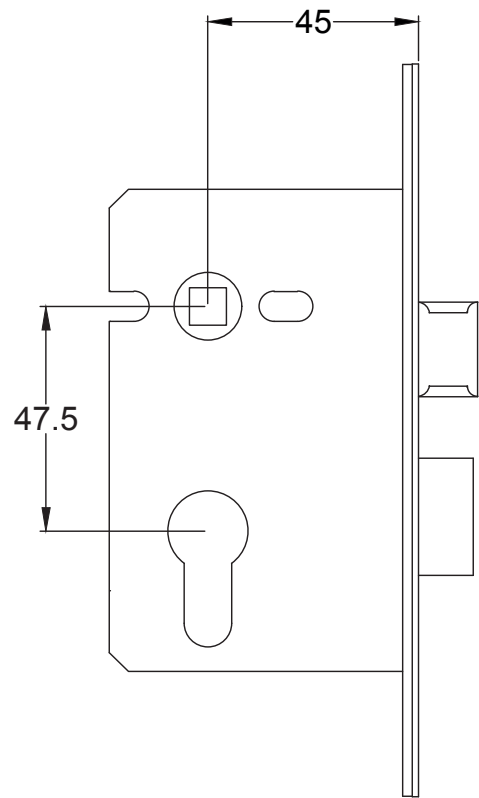

Bolt through fixing x 4

Wood screws x 8

Allen key x 1

Mortice bar x 1

Mortice Bar 5mm Square

Black Plastic Dust Box

Black Plastic Dust Box

Striker

Date: 25/01/2019

Drawn By: Carl Benson

Product Name: Euro Sash Lock Body 35 x 35mm

Material / Colour: Stainless Steel/Chrome Finish

Pack Content 1; 1 x Euro Profile Cylinder, 1 x Fixing Bolt, 3 x Spare Keys.