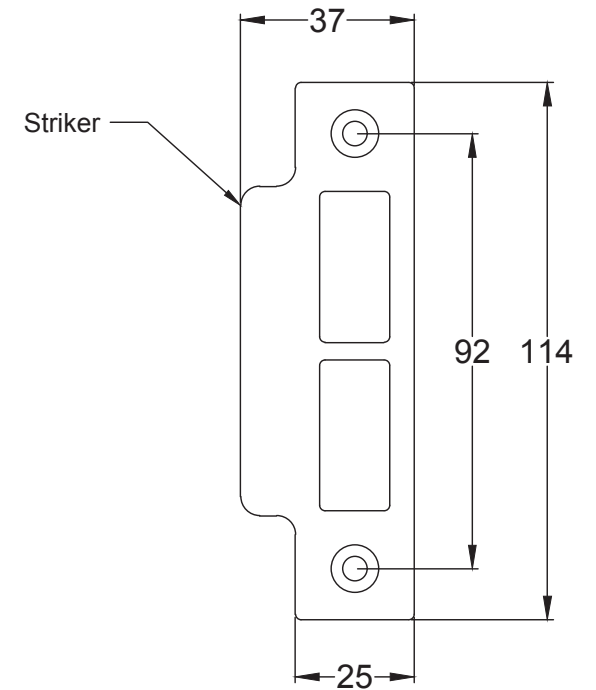

Bolt through fixing x 4

Wood screws x 8

Allen key x 1

Mortice bar x 1

Mortice Bar 5mm Square

Black Plastic Dust Box

Black Plastic Dust Box

Striker

Date: 25/01/2019

Drawn By: Carl Benson

Product Name: Euro Sash Lock Body 35 x 35mm

Material / Colour: Stainless Steel/Chrome Finish

Pack Content 1; 1 x Euro Profile Cylinder, 1 x Fixing Bolt, 3 x Spare Keys.