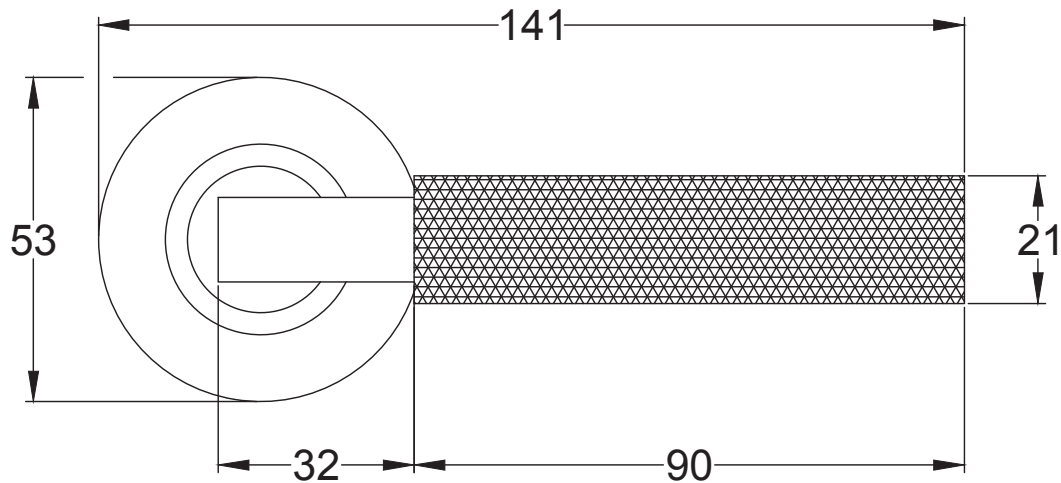

Bolt through fixing x 4

Wood screws x 8

Allen key x 1

Mortice bar x 1

Mortice Bar 5mm Square

Black Plastic Dust Box

Black Plastic Dust Box

Striker

Date: 25/01/2019

Drawn By: Carl Benson

Product Name: Euro Sash Lock Body 35 x 35mm

Material / Colour: Stainless Steel/Chrome Finish

Pack Content 1; 1 x Euro Profile Cylinder, 1 x Fixing Bolt, 3 x Spare Keys.