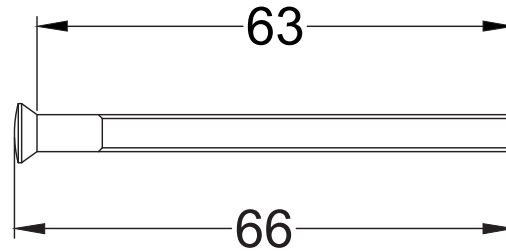

Web: www.suffolkatchcompany.co.uk
Email: info@suffolkatchcompany.co.uk
Tel: 01787 277277

Suffolk Latch Company Ltd
Unit B
Clare
Suffolk
CO10 8QD

Scale: 1:1

SKU: UK-YKCSLE29.CE

Date: 25/01/2019

Drawn By: Carl Benson

Product Name: Euro Sash Lock Body 35 x 35mm

Material / Colour: Stainless Steel/Chrome Finish

Pack Content 1; 1 x Euro Profile Cylinder, 1 x Fixing Bolt, 3 x Spare Keys.

Suffolk Latch Co
suffolkatchcompany.co.uk