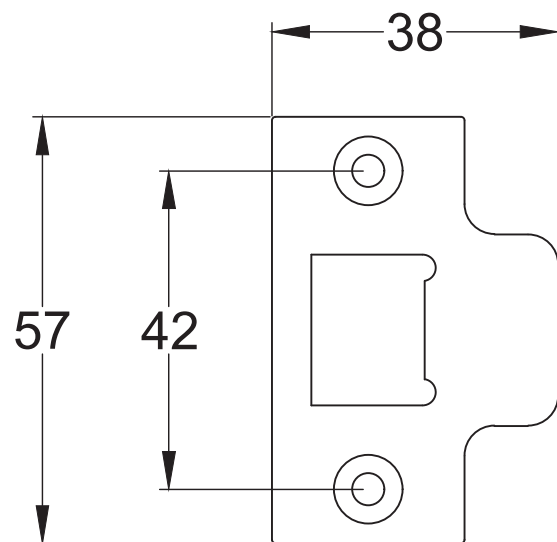

Bolt through fixing x 4

Wood screws x 8

Allen key x 1

Mortice bar x 1

Mortice Bar 5mm Square

Black Plastic Dust Box

Black Plastic Dust Box

Striker

Date: 25/01/2019

Drawn By: Carl Benson

Product Name: Euro Sash Lock Body 35 x 35mm

Material / Colour: Stainless Steel/Chrome Finish

Pack Content 1; 1 x Euro Profile Cylinder, 1 x Fixing Bolt, 3 x Spare Keys.