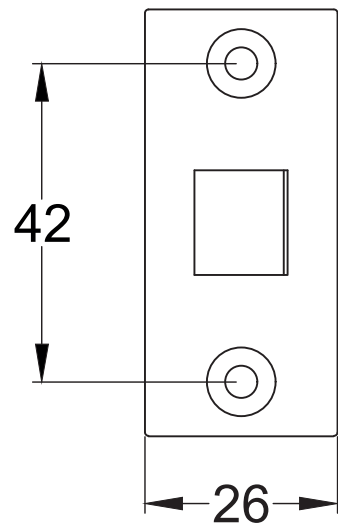

Bolt through fixing x 4

Wood screws x 8

Allen key x 1

Mortice bar x 1

Mortice Bar 5mm Square

Black Plastic Dust Box

Black Plastic Dust Box

Striker

Date: 25/01/2019

Drawn By: Carl Benson

Product Name: Euro Sash Lock Body 35 x 35mm

Material / Colour: Stainless Steel/Chrome Finish

Pack Content 1; 1 x Euro Profile Cylinder, 1 x Fixing Bolt, 3 x Spare Keys.