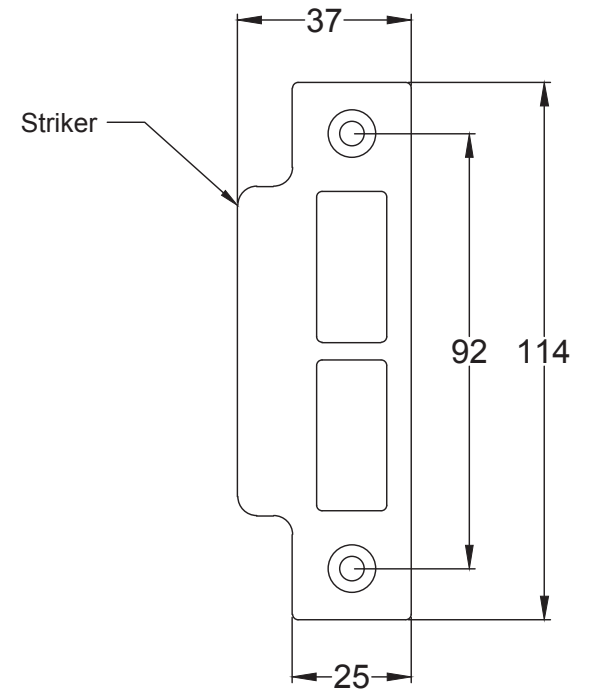

Bolt through fixing x 4

Wood screws x 8

Allen key x 1

Mortice bar x 1

Mortice Bar 5mm Square

Black Plastic Dust Box

Black Plastic Dust Box

Striker

Date: 25/01/2019

Drawn By: Carl Benson

Product Name: Euro Sash Lock Body 35 x 35mm

Material / Colour: Stainless Steel/Chrome Finish

Pack Content 1; 1 x Euro Profile Cylinder, 1 x Fixing Bolt, 3 x Spare Keys.