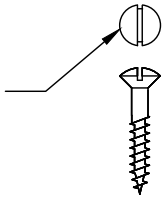

2 x Nylon Washers

M10 Washer to Center & Secure Rim Knob in Position

2 x 12mm Wood Screws to Fix M10 Washer

8 x 25mm Wood Screws

UK-RIMV971

Allen Key