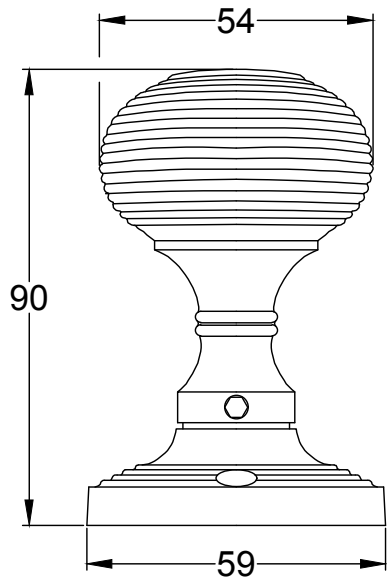

2 x Nylon Washers

M10 Washer to Center & Secure Rim Knob in Position

2 x 12mm Wood Screws to Fix M10 Washer

8 x 25mm Wood Screws

UK-RIMV971

Allen Key