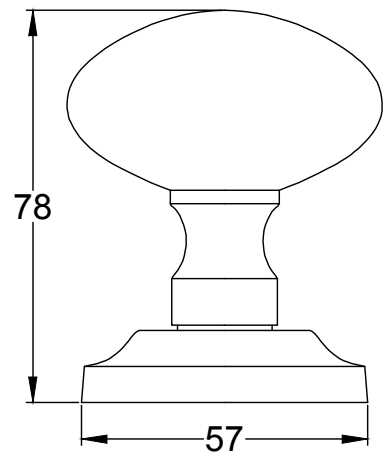

2 x Nylon Washers

2 x 12mm Wood Screws to Fix  
M10 Washer

8 x 25mm Wood Screws

UK-RIMV960

Allen Key