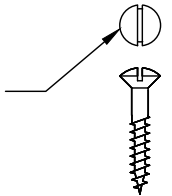

2 x Nylon Washers

2 x 12mm Wood Screws to Fix  
M10 Washer

8 x 25mm Wood Screws

UK-RIMV960

Allen Key