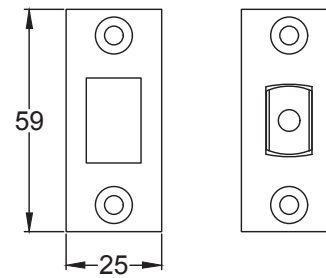

Pair of Knobs, Captive Rose, One Sprung Side

UK-RHM988

4 x 19mm Wood
Screws

UK-BT15