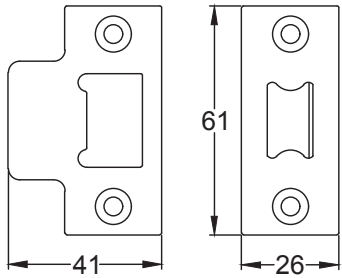

Pair of Knobs, Captive Rose, One Sprung Side

UK-RHM988

4 x 19mm Wood
Screws

UK-BT15