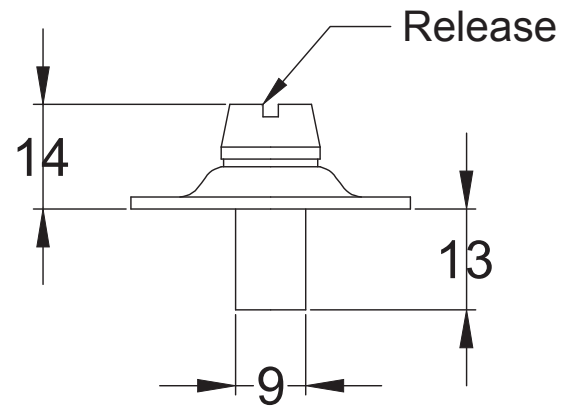

Pair of Knobs, Captive Rose, One Sprung Side

UK-RHM988

4 x 19mm Wood
Screws

UK-BT15