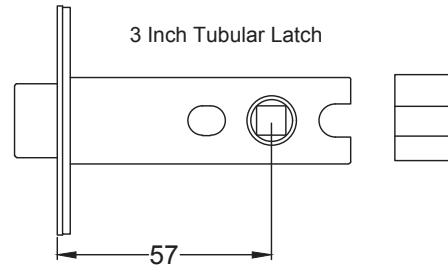

Pair of Knobs, Captive Rose, One Sprung Side

UK-RHM988

4 x 19mm Wood
Screws

UK-BT15