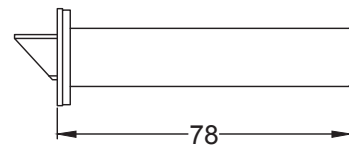

Pair of Knobs, Captive Rose, One Sprung Side

UK-RHM988

4 x 19mm Wood
Screws

UK-BT15