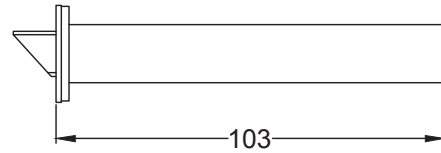

Pair of Knobs, Captive Rose, One Sprung Side

UK-RHM988

4 x 19mm Wood
Screws

UK-BT15