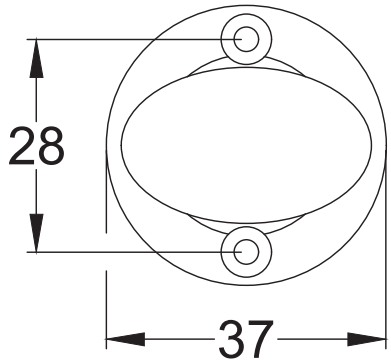

Pair of Knobs, Captive Rose, One Sprung Side

UK-RHM988

4 x 19mm Wood
Screws

UK-BT15