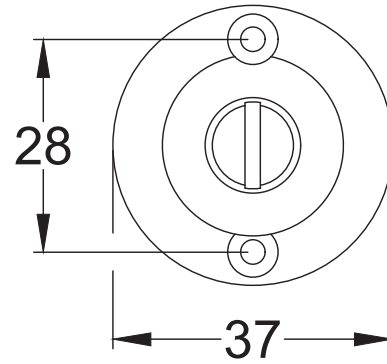

Pair of Knobs, Captive Rose, One Sprung Side

UK-RHM988

4 x 19mm Wood
Screws

UK-BT15