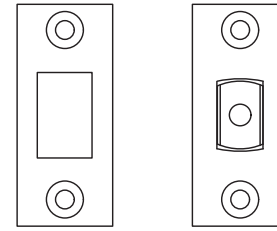

Pair of Knobs, Captive Rose, One Sprung Side

UK-RHM988

4 x 19mm Wood
Screws

UK-BT15