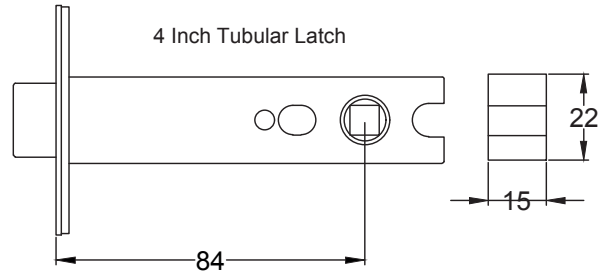

Pair of Knobs, Captive Rose, One Sprung Side

UK-RHM988

4 x 19mm Wood
Screws

UK-BT15