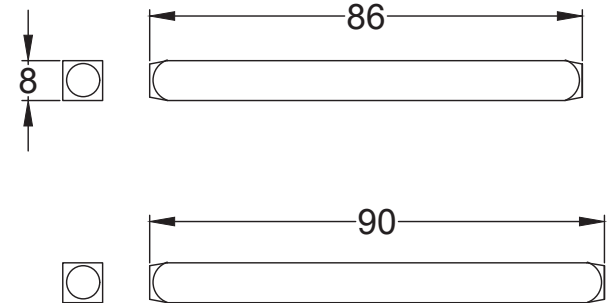

Pair of Knobs, Captive Rose, One Sprung Side

UK-RHM988

4 x 19mm Wood
Screws

UK-BT15