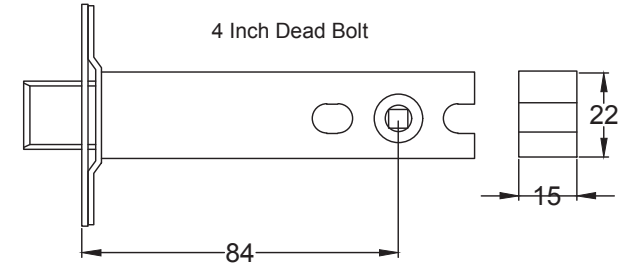

Pair of Knobs, Captive Rose, One Sprung Side

UK-RHM988

4 x 19mm Wood
Screws

UK-BT15