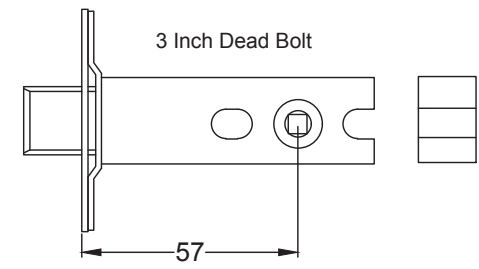

Pair of Knobs, Captive Rose, One Sprung Side

UK-RHM988

4 x 19mm Wood
Screws

UK-BT15