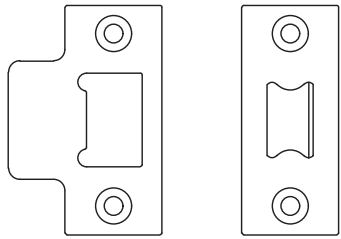

Pair of Knobs, Captive Rose, One Sprung Side

UK-RHM988

4 x 19mm Wood
Screws

UK-BT15