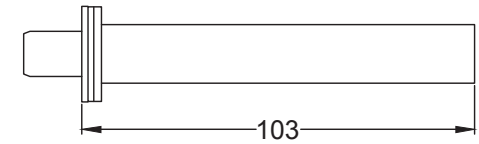

Pair of Knobs, Captive Rose, One Sprung Side

UK-RHM988

4 x 19mm Wood
Screws

UK-BT15