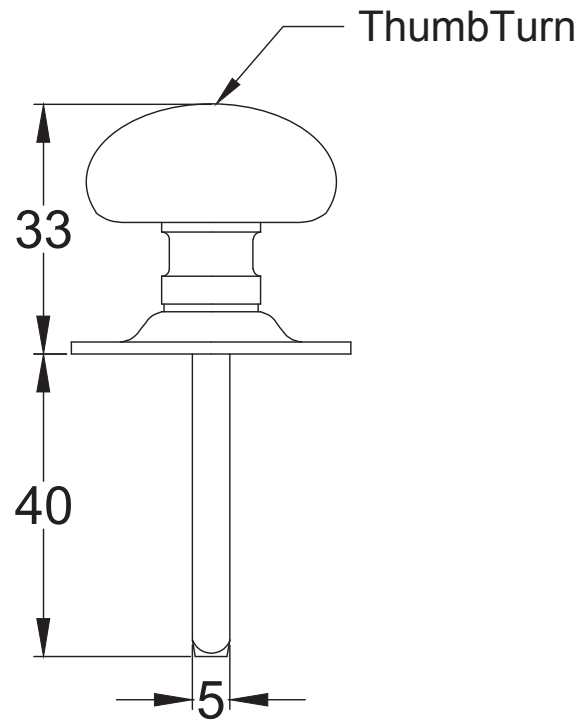

Pair of Knobs, Captive Rose, One Sprung Side

UK-RHM988

4 x 19mm Wood
Screws

UK-BT15