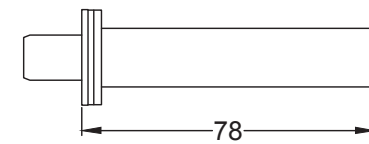

Pair of Knobs, Captive Rose, One Sprung Side

UK-RHM988

4 x 19mm Wood
Screws

UK-BT15