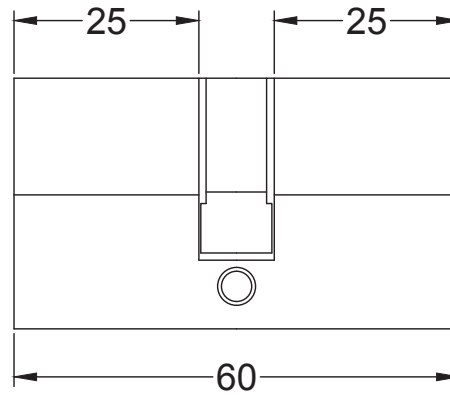

Index

- 1 Euro 5 Pin Cylinder - Key to Key 25- 25mm (60mm)
- 2 Euro 5 Pin Cylinder - Key to Key 30- 30mm (70mm)

Back to Index

Euro 5 Pin Double Cylinder - Key to Key 25-25mm (60mm)

Back to Index

Euro 5 Pin Double Cylinder - Key to Key 30-30mm (70mm)