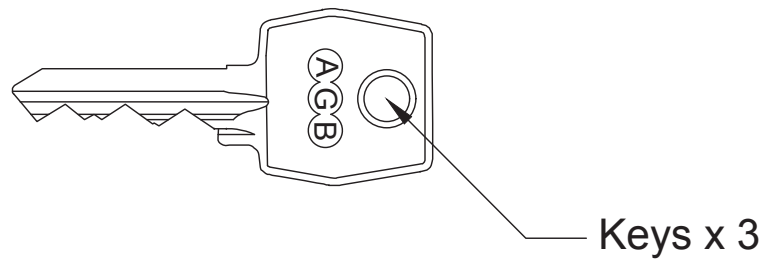

Index

- 1 Euro 5 Pin Cylinder - Key to Key 25- 25mm (60mm)
- 2 Euro 5 Pin Cylinder - Key to Key 30- 30mm (70mm)

Back to Index

Euro 5 Pin Double Cylinder - Key to Key 25-25mm (60mm)

Back to Index

Euro 5 Pin Double Cylinder - Key to Key 30-30mm (70mm)