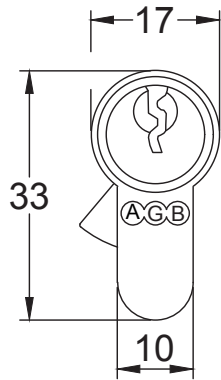

Index

- 1 Euro 5 Pin Cylinder - Key to Key 25- 25mm (60mm)
- 2 Euro 5 Pin Cylinder - Key to Key 30- 30mm (70mm)

Back to Index

Euro 5 Pin Double Cylinder - Key to Key 25-25mm (60mm)

Back to Index

Euro 5 Pin Double Cylinder - Key to Key 30-30mm (70mm)