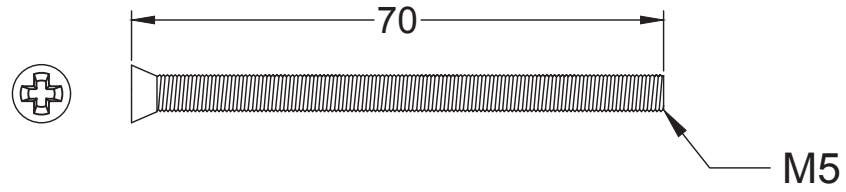

Index

- 1 Euro 5 Pin Cylinder - Key to Key 25- 25mm (60mm)
- 2 Euro 5 Pin Cylinder - Key to Key 30- 30mm (70mm)

Back to Index

Euro 5 Pin Double Cylinder - Key to Key 25-25mm (60mm)

Back to Index

Euro 5 Pin Double Cylinder - Key to Key 30-30mm (70mm)