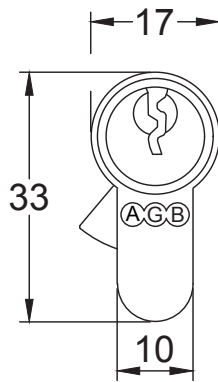

Index

- 1 Euro 5 Pin Cylinder - Key to Key 25- 25mm (60mm)
- 2 Euro 5 Pin Cylinder - Key to Key 30- 30mm (70mm)

Back to Index

Euro 5 Pin Double Cylinder - Key to Key 25-25mm (60mm)

Back to Index

Euro 5 Pin Double Cylinder - Key to Key 30-30mm (70mm)