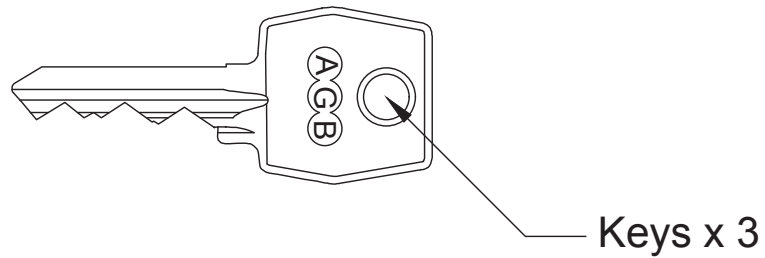

Index

- 1 Euro 5 Pin Cylinder - Key to Key 25- 25mm (60mm)
- 2 Euro 5 Pin Cylinder - Key to Key 30- 30mm (70mm)

Back to Index

Euro 5 Pin Double Cylinder - Key to Key 25-25mm (60mm)

Back to Index

Euro 5 Pin Double Cylinder - Key to Key 30-30mm (70mm)