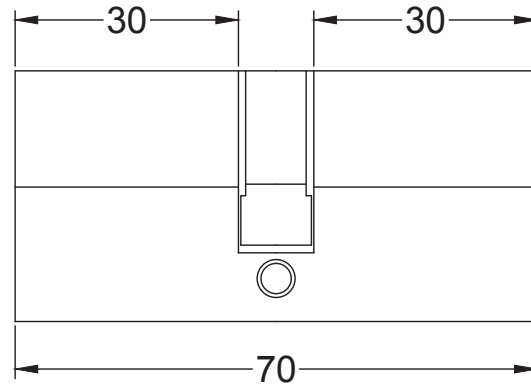

Index

- 1 Euro 5 Pin Cylinder - Key to Key 25- 25mm (60mm)
- 2 Euro 5 Pin Cylinder - Key to Key 30- 30mm (70mm)

Back to Index

Euro 5 Pin Double Cylinder - Key to Key 25-25mm (60mm)

Back to Index

Euro 5 Pin Double Cylinder - Key to Key 30-30mm (70mm)