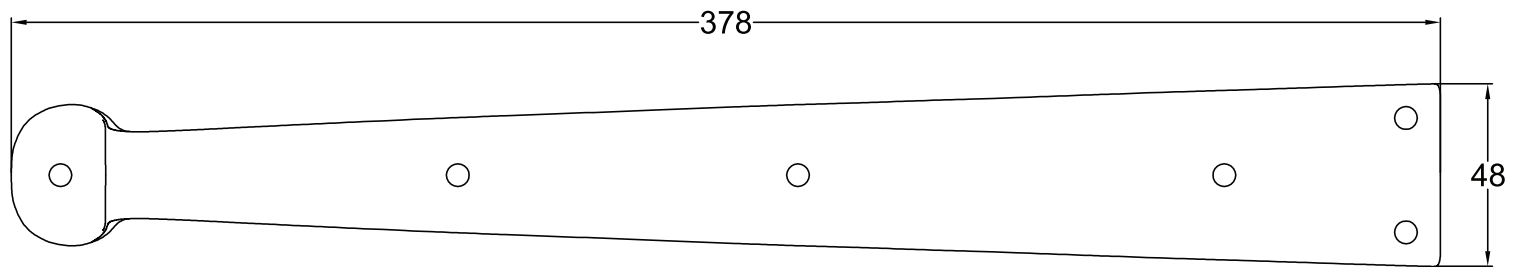

Material Thickness 5.20mm

Web: www.suffolklatchcompany.co.uk
Email: info@suffolklatchcompany.co.uk
Tel: 01787 277277

Suffolk Latch Company Ltd
Unit B
Clare
Suffolk
CO10 8QD

Scale: 1:2

SKU: HINA10-P

Date: 04/11/2016

Drawn By: Carl Benson

Product Name: 15 Inch Arrow End Hinge Blank.

Material / Colour: Mild Steel, Pewter.

Pack Content: 2 x Hinge Blanks, 6 x 1" x No8 Dome Head Wood Screws

Suffolk Latch Co
suffolklatchcompany.co.uk