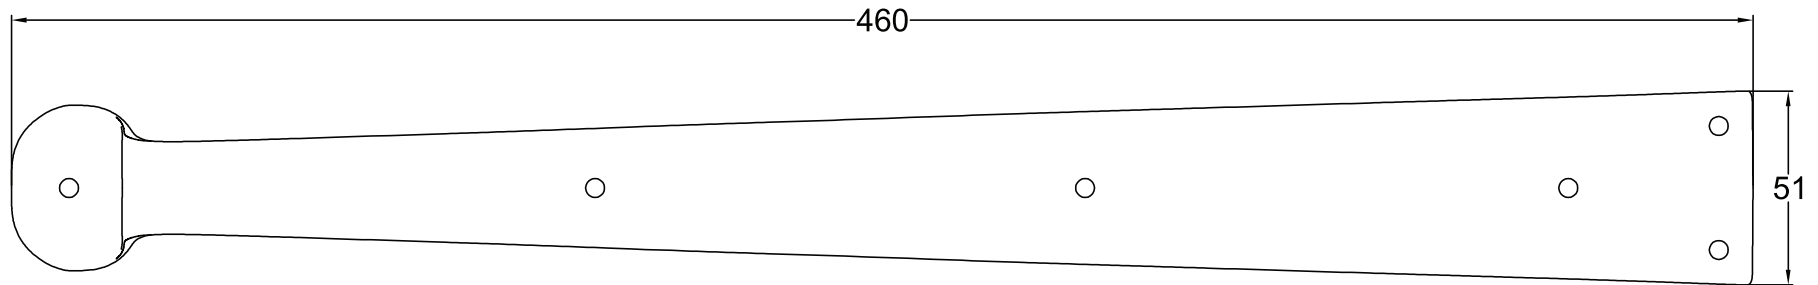

Material Thickness 5.20mm

Web: www.suffolklatchcompany.co.uk
Email: info@suffolklatchcompany.co.uk
Tel: 01787 277277

Suffolk Latch Company Ltd
Unit B
Clare
Suffolk
CO10 8QD

Scale: 1:1

SKU: HINP09-P

Date: 04/11/2016

Drawn By: Carl Benson

Product Name: 18 Inch Penny End Hinge Blank..

Material / Colour: Mild Steel, Pewter.

Pack Content: 2 x Hinge Blanks, 6 x 1" x No8 Dome Head Wood Screws

Suffolk Latch Co
suffolklatchcompany.co.uk