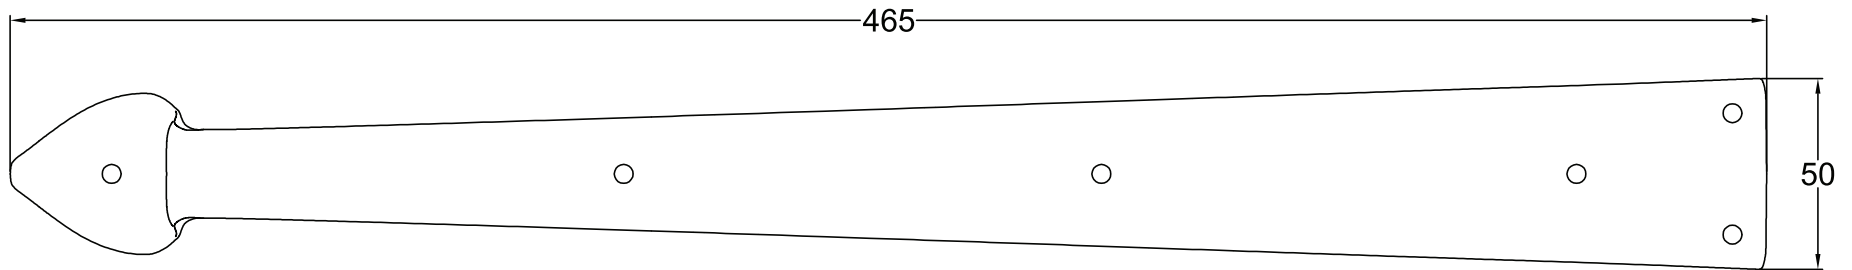

Material Thickness 5.20mm

Web: www.suffolklatchcompany.co.uk
Email: info@suffolklatchcompany.co.uk
Tel: 01787 277277

Suffolk Latch Company Ltd
Unit B
Clare
Suffolk
CO10 8QD

Scale: 1:1

SKU: HINA08-P

Date: 04/11/2016

Drawn By: Carl Benson

Product Name: 18 Inch Arrow End Hinge Blank.

Material / Colour: Mild Steel, Pewter.

Pack Content: 2 x Hinge Blanks, 6 x 1" x No8 Dome Head Wood Screws

Suffolk Latch Co
suffolklatchcompany.co.uk