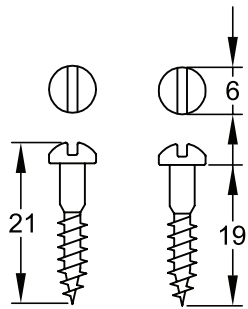

Web: www.suffolklatchcompany.co.uk
Email: info@suffolklatchcompany.co.uk
Tel: 01787 277277

Suffolk Latch Company Ltd
Unit B
Clare
Suffolk
CO10 8QD

Scale: 1:1

SKU: STA04-P

Date: 3/10/2016

Drawn By: Carl Benson

Product Name: Screw On Staple.

Material / Colour: Mild Steel, Pewter.

Pack Content: 1 x staple and 2 x No 6 x $\frac{3}{4}$ pewter wood screw

Suffolk Latch Co
suffolklatchcompany.co.uk