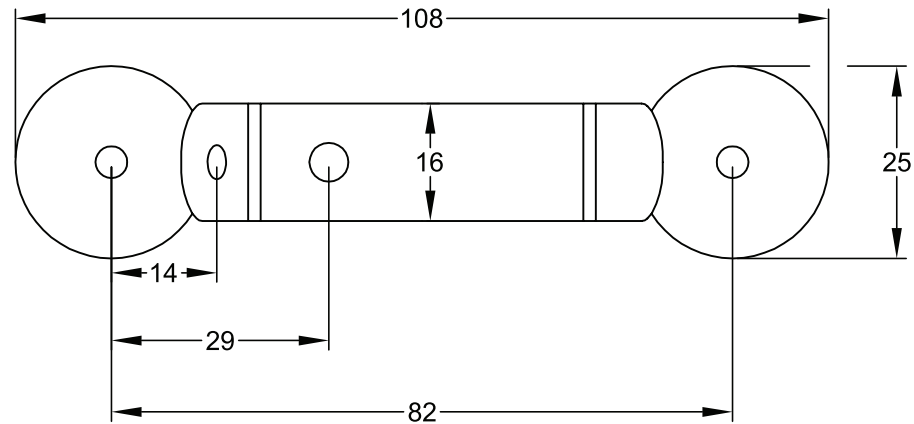

Web: www.suffolklatchcompany.co.uk
Email: info@suffolklatchcompany.co.uk
Tel: 01787 277277

Suffolk Latch Company Ltd
Unit B
Clare
Suffolk
CO10 8QD

Scale: 1:1

SKU: STA04-P

Date: 3/10/2016

Drawn By: Carl Benson

Product Name: Screw On Staple.

Material / Colour: Mild Steel, Pewter.

Pack Content: 1 x staple and 2 x No 6 x $\frac{3}{4}$ pewter wood screw

Suffolk Latch Co
suffolklatchcompany.co.uk