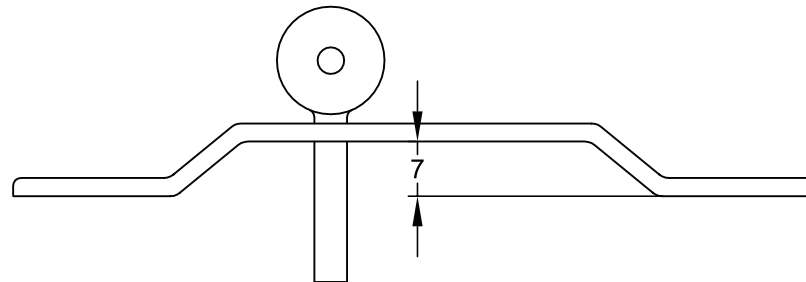

Web: www.suffolklatchcompany.co.uk
Email: info@suffolklatchcompany.co.uk
Tel: 01787 277277

Suffolk Latch Company Ltd
Unit B
Clare
Suffolk
CO10 8QD

Scale: 1:1

SKU: STA04-P

Date: 3/10/2016

Drawn By: Carl Benson

Product Name: Screw On Staple.

Material / Colour: Mild Steel, Pewter.

Pack Content: 1 x staple and 2 x No 6 x $\frac{3}{4}$ pewter wood screw

Suffolk Latch Co
suffolklatchcompany.co.uk