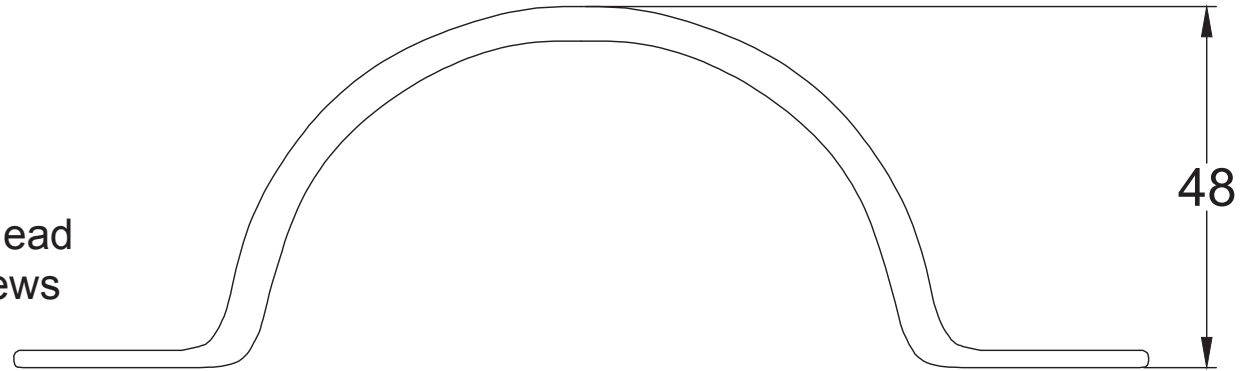

4 x Dome Head
Slotted Screws

48