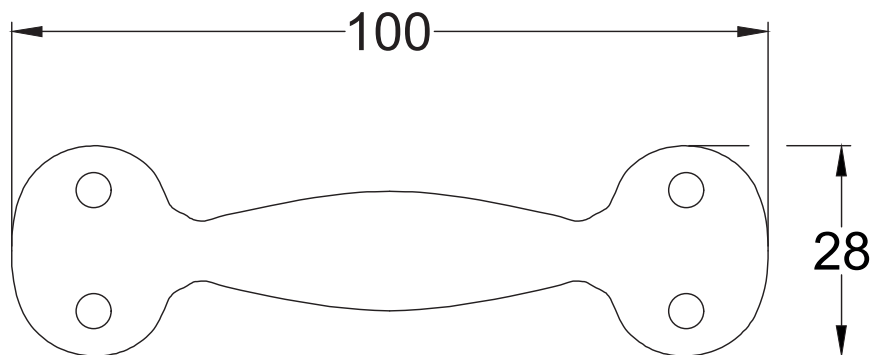

4 x Dome Head
Slotted Screws

Web: www.suffolk latch company.co.uk
Email: info@suffolk latch company.co.uk
Tel: 01787 277277

Suffolk Latch Company Ltd
Unit B, Bridewell Ind Est
Clare
Suffolk
CO10 8QD

Scale: 1:1

SKU: UKS-FB400

Date: 25/10/2019

Drawn By: Carl Benson

Product Name : Penny End Pull Handle 4".

Material / Colour: Cast Iron. Flat Black.

Pack Content: 1 x Pull Handle & 4 x Matching Slotted Wood Screws.

Suffolk Latch Co
suffolk latch company.co.uk