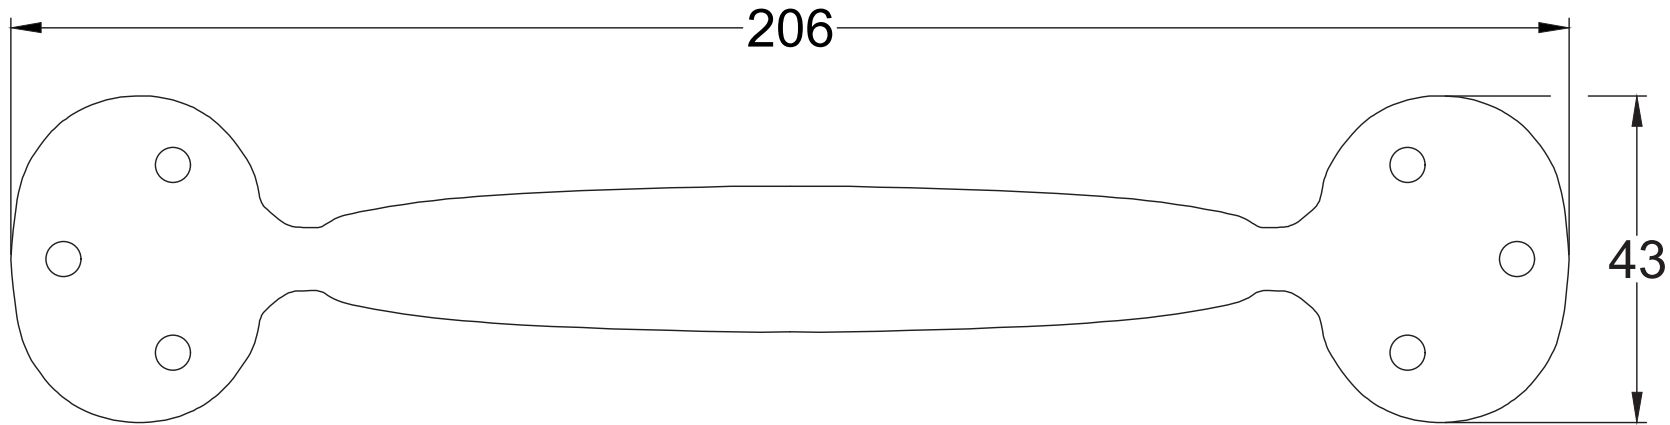

Pack Content: 1 x Pull Handle & 4 x Matching Slotted Wood Screws.

**Suffolk Latch Co**  
[suffolk latch company.co.uk](http://suffolk latch company.co.uk)

6 x Slotted Dome Head Screws

59

206

43

Web: [www.suffolkatchcompany.co.uk](http://www.suffolkatchcompany.co.uk)  
Email: [info@suffolkatchcompany.co.uk](mailto:info@suffolkatchcompany.co.uk)  
Tel: 01787 277277