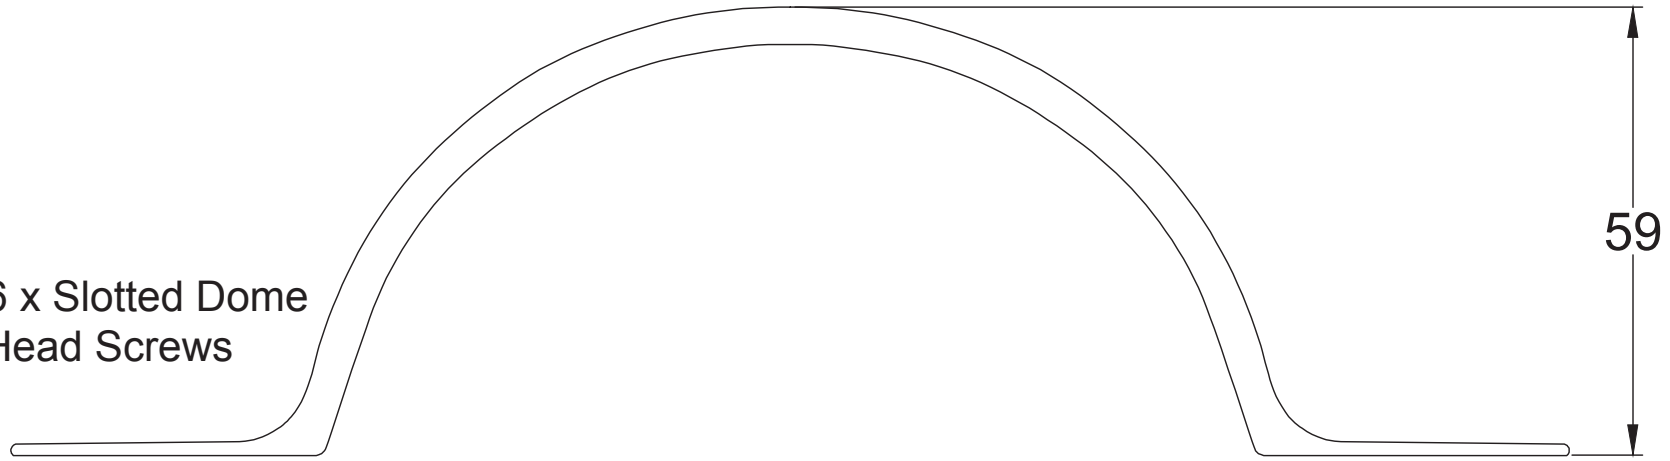

6 x Slotted Dome Head Screws

59