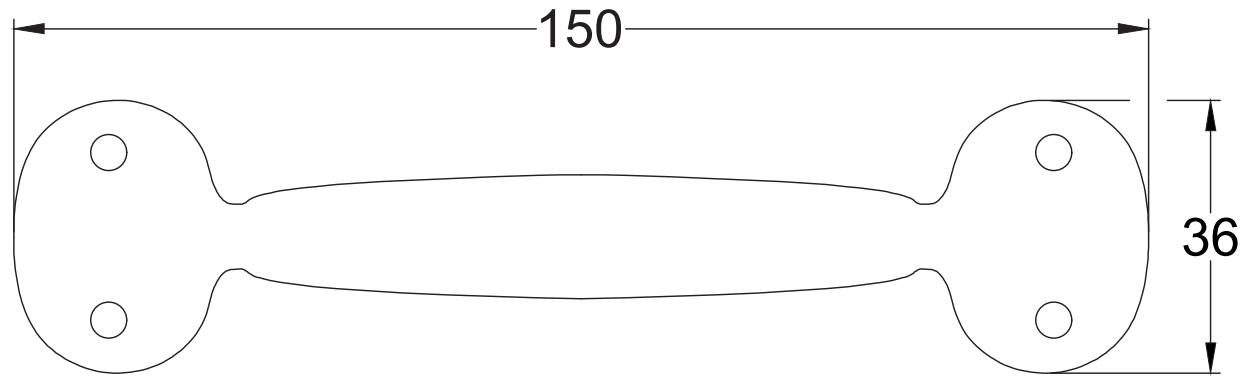

Pack Content: 1 x Pull Handle & 4 x Matching Slotted Wood Screws.

**Suffolk Latch Co**  
[suffolk latch company.co.uk](http://suffolk latch company.co.uk)

4 x Dome Head  
Slotted Screws

48

150

36

Web: [www.suffolk latch company.co.uk](http://www.suffolk latch company.co.uk)  
Email: [info@suffolk latch company.co.uk](mailto:info@suffolk latch company.co.uk)  
Tel: 01787 277277