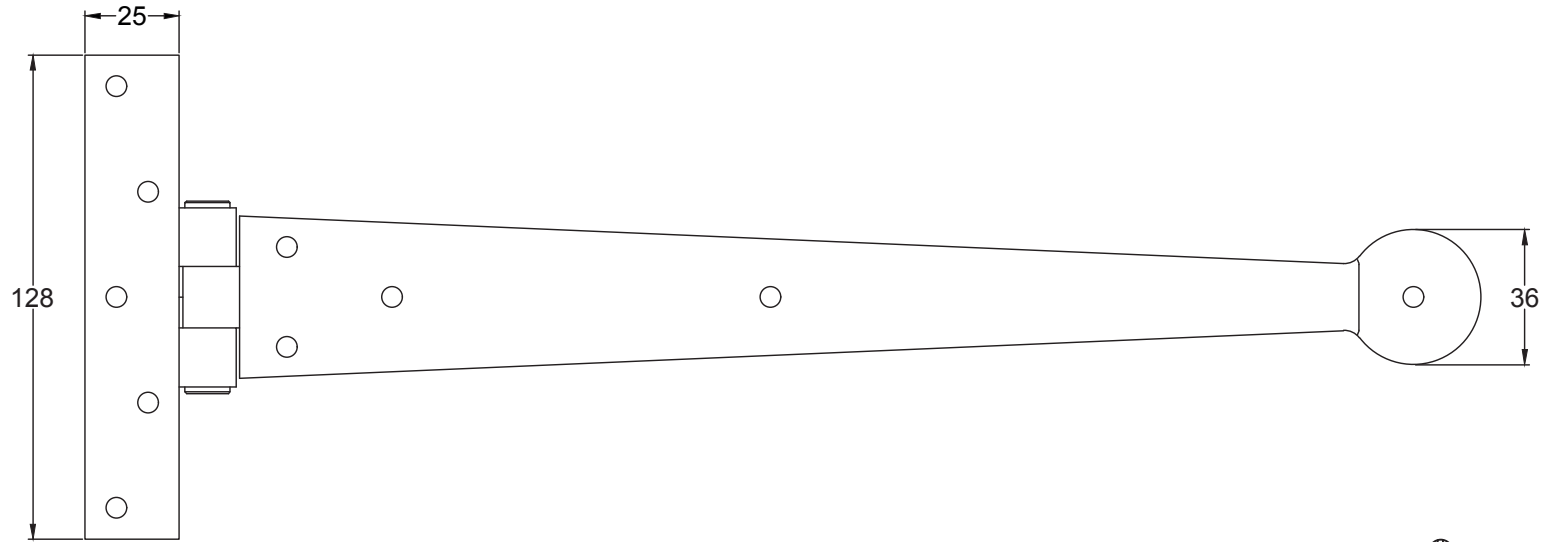

Scale: 1:2

SKU: UKS-FB131

Date: 30/10/2019

Drawn By: Carl Benson

Product Name : Penny End Hinge 6 Inch.

Material / Colour: Cast Iron. Flat Black.

Pack Content: 1 x Hinge, 7 x Matching Wood Screws.

**Suffolk Latch Co**  
[suffolkatchcompany.co.uk](http://suffolkatchcompany.co.uk)

Scale: 1:2
SKU: UKS-FB132
Date: 30/10/2019
Drawn By: Carl Benson

Product Name : Penny End Hinge 12 Inch.  
 Material / Colour: Cast Iron. Flat Black.  
 Pack Content: 1 x Hinge, 10 x Matching Wood Screws.