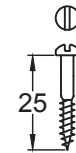

Scale: 1:2

SKU: UKS-FB133

Date: 30/10/2019

Drawn By: Carl Benson

Product Name : Penny End Hinge 15 Inch.

Material / Colour: Cast Iron. Flat Black.

Pack Content: 1 x Hinge, 10 x Matching Wood Screws.

**Suffolk Latch Co**  
[suffolklatchcompany.co.uk](http://suffolklatchcompany.co.uk)

Scale: 1:2

SKU: UKS-FB134

Date: 30/10/2019

Drawn By: Carl Benson

Product Name : Penny End Hinge 18 Inch.

Material / Colour: Cast Iron. Flat Black.

Pack Content: 1 x Hinge & 10 x Matching Wood Screws.

**Suffolk Latch Co**  
[suffolklatchcompany.co.uk](http://suffolklatchcompany.co.uk)