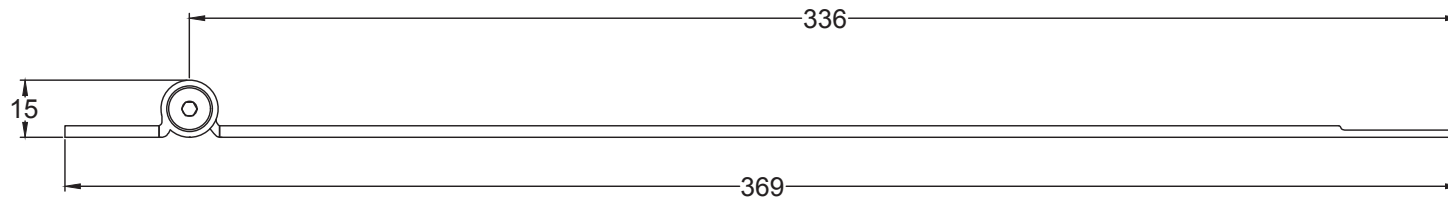

Web: www.suffolklatchcompany.co.uk
Email: info@suffolklatchcompany.co.uk
Tel: 01787 277277

Suffolk Latch Company Ltd
Unit B, Bridewell Ind Est
Clare
Suffolk
CO10 8QD

Scale: 1:2

SKU: UKS-FB133

Date: 30/10/2019

Drawn By: Carl Benson

Product Name : Penny End Hinge 15 Inch.

Material / Colour: Cast Iron. Flat Black.

Pack Content: 1 x Hinge, 10 x Matching Wood Screws.

Suffolk Latch Co
suffolklatchcompany.co.uk