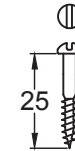

Scale: 1:2

SKU: UKS-FB131

Date: 30/10/2019

Drawn By: Carl Benson

Product Name : Penny End Hinge 6 Inch.

Material / Colour: Cast Iron. Flat Black.

Pack Content: 1 x Hinge, 7 x Matching Wood Screws.

**Suffolk Latch Co**  
[suffolkatchcompany.co.uk](http://suffolkatchcompany.co.uk)

Scale: 1:2
SKU: UKS-FB132
Date: 30/10/2019
Drawn By: Carl Benson

Product Name : Penny End Hinge 12 Inch.  
 Material / Colour: Cast Iron. Flat Black.  
 Pack Content: 1 x Hinge, 10 x Matching Wood Screws.