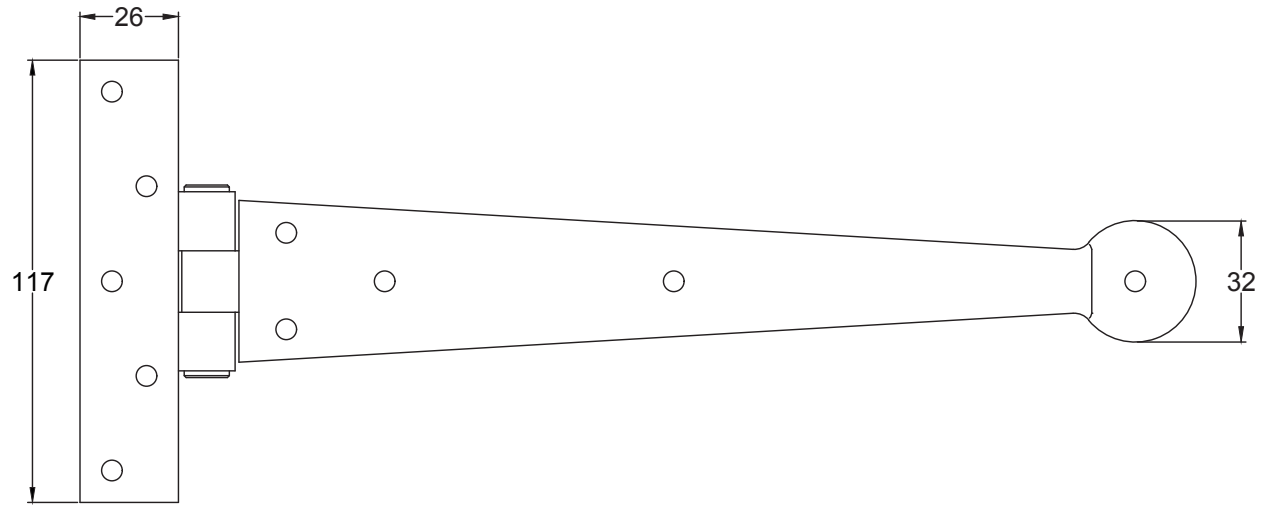

Scale: 1:2

SKU: UKS-FB131

Date: 30/10/2019

Drawn By: Carl Benson

Product Name : Penny End Hinge 6 Inch.

Material / Colour: Cast Iron. Flat Black.

Pack Content: 1 x Hinge, 7 x Matching Wood Screws.

**Suffolk Latch Co**  
[suffolkatchcompany.co.uk](http://suffolkatchcompany.co.uk)

Scale: 1:2
SKU: UKS-FB132
Date: 30/10/2019
Drawn By: Carl Benson

Product Name : Penny End Hinge 12 Inch.  
 Material / Colour: Cast Iron. Flat Black.  
 Pack Content: 1 x Hinge, 10 x Matching Wood Screws.