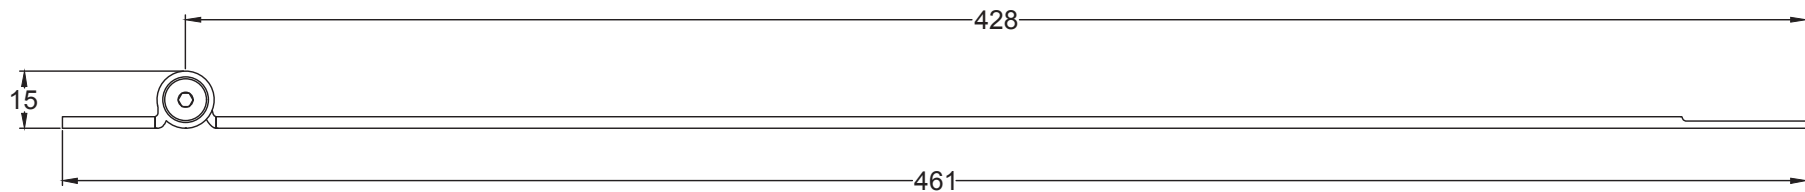

Scale: 1:2

SKU: UKS-FB133

Date: 30/10/2019

Drawn By: Carl Benson

Product Name : Penny End Hinge 15 Inch.

Material / Colour: Cast Iron. Flat Black.

Pack Content: 1 x Hinge, 10 x Matching Wood Screws.

**Suffolk Latch Co**  
[suffolklatchcompany.co.uk](http://suffolklatchcompany.co.uk)