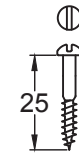

Scale: 1:2

SKU: UKS-FB131

Date: 30/10/2019

Drawn By: Carl Benson

Product Name : Penny End Hinge 6 Inch.

Material / Colour: Cast Iron. Flat Black.

Pack Content: 1 x Hinge, 7 x Matching Wood Screws.

**Suffolk Latch Co**  
[suffolkatchcompany.co.uk](http://suffolkatchcompany.co.uk)

Scale: 1:2
SKU: UKS-FB132
Date: 30/10/2019
Drawn By: Carl Benson

Product Name : Penny End Hinge 12 Inch.  
 Material / Colour: Cast Iron. Flat Black.  
 Pack Content: 1 x Hinge, 10 x Matching Wood Screws.