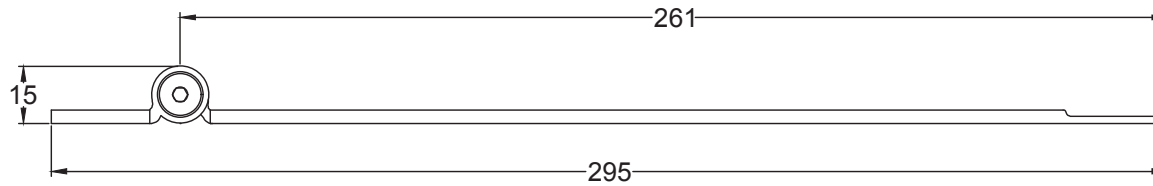

Scale: 1:2

SKU: UKS-FB131

Date: 30/10/2019

Drawn By: Carl Benson

Product Name : Penny End Hinge 6 Inch.

Material / Colour: Cast Iron. Flat Black.

Pack Content: 1 x Hinge, 7 x Matching Wood Screws.

**Suffolk Latch Co**  
[suffolkatchcompany.co.uk](http://suffolkatchcompany.co.uk)

Scale: 1:2
SKU: UKS-FB132
Date: 30/10/2019
Drawn By: Carl Benson

Product Name : Penny End Hinge 12 Inch.  
 Material / Colour: Cast Iron. Flat Black.  
 Pack Content: 1 x Hinge, 10 x Matching Wood Screws.