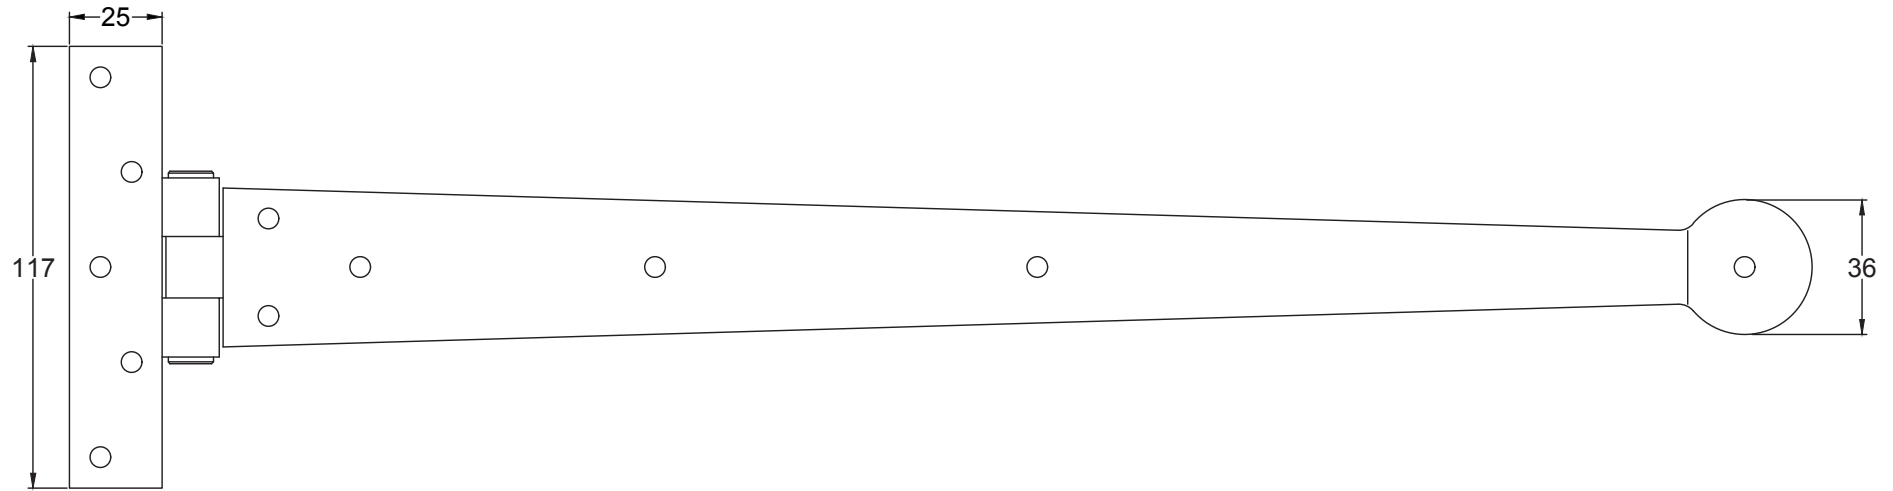

Scale: 1:2
SKU: UKS-FB132
Date: 30/10/2019
Drawn By: Carl Benson

Product Name : Penny End Hinge 12 Inch.  
 Material / Colour: Cast Iron. Flat Black.  
 Pack Content: 1 x Hinge, 10 x Matching Wood Screws.

Scale: 1:2

SKU: UKS-FB133

Date: 30/10/2019

Drawn By: Carl Benson

Product Name : Penny End Hinge 15 Inch.

Material / Colour: Cast Iron. Flat Black.

Pack Content: 1 x Hinge, 10 x Matching Wood Screws.

**Suffolk Latch Co**  
[suffolklatchcompany.co.uk](http://suffolklatchcompany.co.uk)