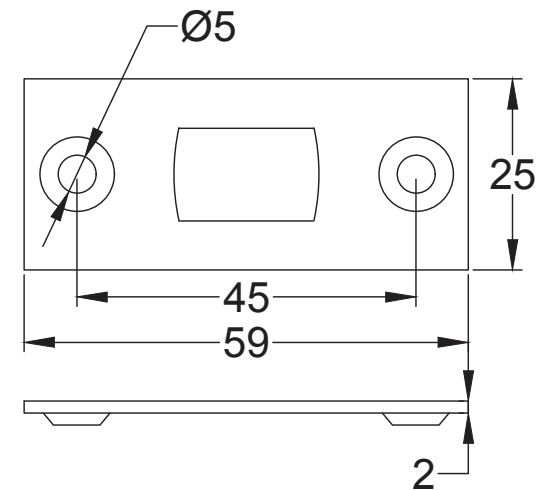

Web: www.suffolklatchcompany.co.uk
Email: info@suffolklatchcompany.co.uk
Tel: 01787 277277

Suffolk Latch Company Ltd
Unit B
Clare
Suffolk
CO10 8QD

Scale: 1:1

SKU: LAL0905

Date: 18/04/2019

Drawn By: Carl Benson

Product Name. 3" Dead Bolt.

Material / Colour: Mild Steel/Zinc With Brass Fittings.

Pack Content 1: 1 x 4" Dead Bolt, 1 x Forend, 1 x Receiver, 4 x Matching Fixings.

Suffolk Latch Co
suffolklatchcompany.co.uk