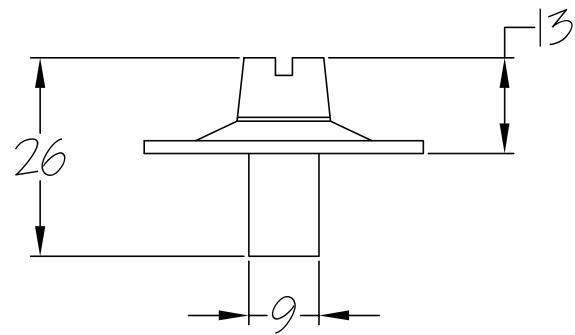

Web: www.suffolklatchcompany.co.uk
Email: info@suffolklatchcompany.co.uk
Tel: 01787 277277

Suffolk Latch Company Ltd
Unit B
Clare
Suffolk
CO10 8QD

Scale: 1:2

SKU: UK-B115-AT/PB

Date: 05/09/2017

Drawn By: Carl Benson

Product Name: Bathroom Turn & Release

Material / Colour: Brass/ Antique Brass & Polished Brass

Pack Content: 1 x Turn, 1 x Indicator & Release, 4 x Slotted Wood Screws.

Suffolk Latch Co
suffolklatchcompany.co.uk