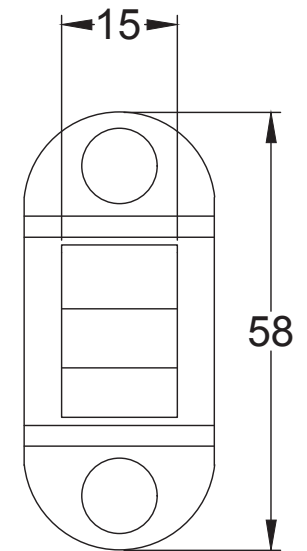

Web: www.suffolklatchcompany.co.uk
Email: info@suffolklatchcompany.co.uk
Tel: 01787 277277

Suffolk Latch Company Ltd
Unit B
Clare
Suffolk
CO10 8QD

Scale: 1:1

SKU: LAL0905

Date: 18/04/2019

Drawn By: Carl Benson

Product Name. 3" Dead Bolt.

Material / Colour: Mild Steel/Zinc With Brass Fittings.

Pack Content 1: 1 x 4" Dead Bolt, 1 x Forend, 1 x Receiver, 4 x Matching Fixings.

Suffolk Latch Co
suffolklatchcompany.co.uk