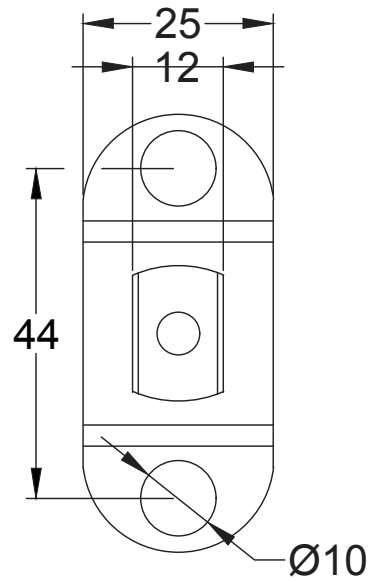

Web: www.suffolklatchcompany.co.uk
Email: info@suffolklatchcompany.co.uk
Tel: 01787 277277

Suffolk Latch Company Ltd
Unit B
Clare
Suffolk
CO10 8QD

Scale: 1:1

SKU: LAL0905

Date: 18/04/2019

Drawn By: Carl Benson

Product Name. 3" Dead Bolt.

Material / Colour: Mild Steel/Zinc With Brass Fittings.

Pack Content 1: 1 x 4" Dead Bolt, 1 x Forend, 1 x Receiver, 4 x Matching Fixings.

Suffolk Latch Co
suffolklatchcompany.co.uk