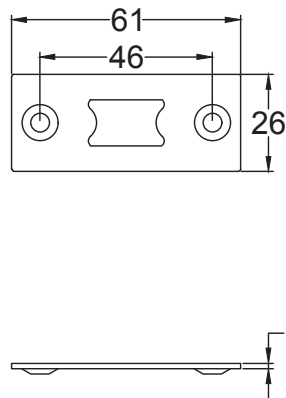

Web: www.suffolklatchcompany.co.uk
Email: info@suffolklatchcompany.co.uk
Tel: 01787 277277

Suffolk Latch Company Ltd
Unit B
Clare
Suffolk
CO10 8QD

Scale: 1:2

SKU: See Listing

Date: 02/05/2019

Drawn By: Carl Benson

Product Name. Heavy Duty Tubular Latch 4 & 3 Inch.

Material / Colour: Mild Steel/Zinc With Brass Fittings.

Pack Content 1: 1 x Dead Tubular Latch, 1 x Forend, 1 x Receiver, 1 x
Dust Box 4 x Matching Fixings

Suffolk Latch Co
suffolklatchcompany.co.uk