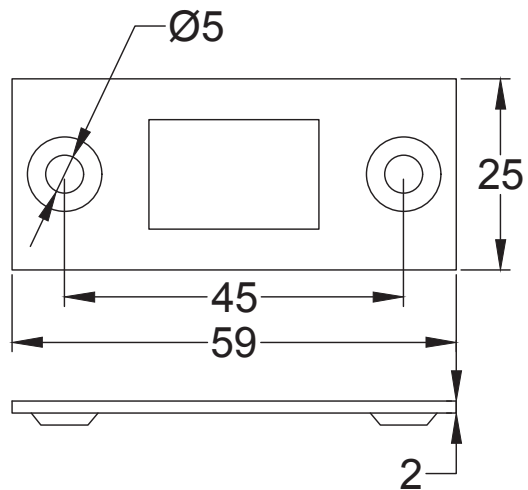

Web: www.suffolklatchcompany.co.uk
Email: info@suffolklatchcompany.co.uk
Tel: 01787 277277

Suffolk Latch Company Ltd
Unit B
Clare
Suffolk
CO10 8QD

Scale: 1:1

SKU: LAL0905

Date: 18/04/2019

Drawn By: Carl Benson

Product Name. 3" Dead Bolt.

Material / Colour: Mild Steel/Zinc With Brass Fittings.

Pack Content 1: 1 x 4" Dead Bolt, 1 x Forend, 1 x Receiver, 4 x Matching Fixings.

Suffolk Latch Co
suffolklatchcompany.co.uk