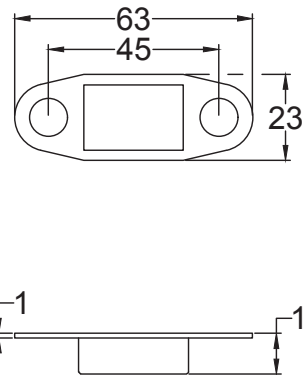

Web: www.suffolklatchcompany.co.uk
Email: info@suffolklatchcompany.co.uk
Tel: 01787 277277

Suffolk Latch Company Ltd
Unit B
Clare
Suffolk
CO10 8QD

Scale: 1:2

SKU: See Listing

Date: 02/05/2019

Drawn By: Carl Benson

Product Name. Heavy Duty Tubular Latch 4 & 3 Inch.

Material / Colour: Mild Steel/Zinc With Brass Fittings.

Pack Content 1: 1 x Dead Tubular Latch, 1 x Forend, 1 x Receiver, 1 x
Dust Box 4 x Matching Fixings

Suffolk Latch Co
suffolklatchcompany.co.uk