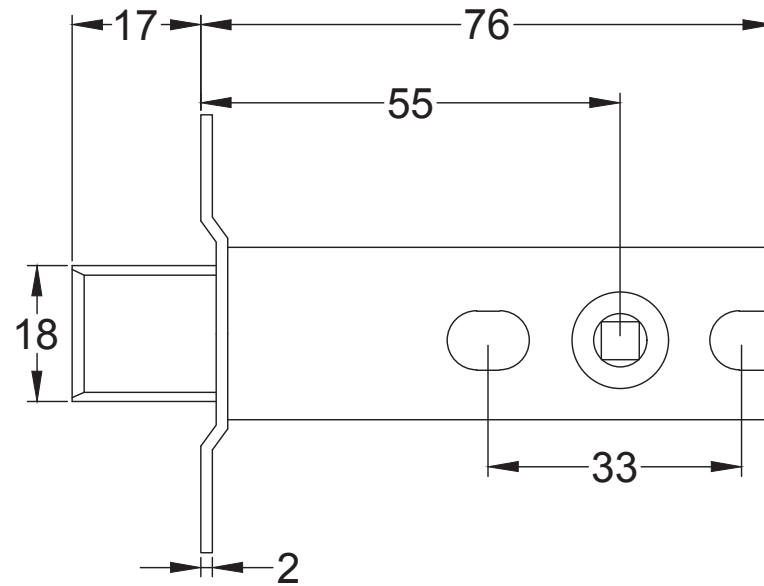

Web: www.suffolklatchcompany.co.uk
Email: info@suffolklatchcompany.co.uk
Tel: 01787 277277

Suffolk Latch Company Ltd
Unit B
Clare
Suffolk
CO10 8QD

Scale: 1:1

SKU: LAL0905

Date: 18/04/2019

Drawn By: Carl Benson

Product Name. 3" Dead Bolt.

Material / Colour: Mild Steel/Zinc With Brass Fittings.

Pack Content 1: 1 x 4" Dead Bolt, 1 x Forend, 1 x Receiver, 4 x Matching Fixings.

Suffolk Latch Co
suffolklatchcompany.co.uk