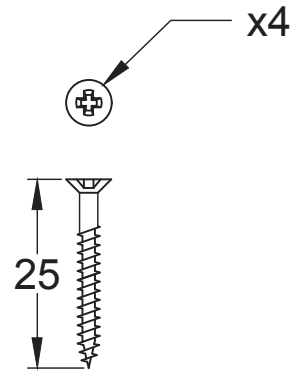

Web: www.suffolklatchcompany.co.uk
Email: info@suffolklatchcompany.co.uk
Tel: 01787 277277

Suffolk Latch Company Ltd
Unit B
Clare
Suffolk
CO10 8QD

Scale: 1:1

SKU: LAL0905

Date: 18/04/2019

Drawn By: Carl Benson

Product Name. 3" Dead Bolt.

Material / Colour: Mild Steel/Zinc With Brass Fittings.

Pack Content 1: 1 x 4" Dead Bolt, 1 x Forend, 1 x Receiver, 4 x Matching Fixings.

Suffolk Latch Co
suffolklatchcompany.co.uk