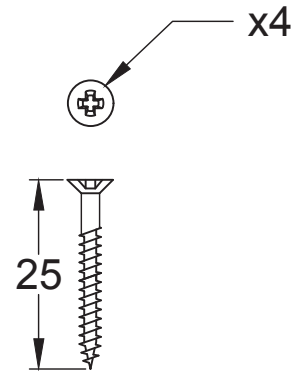

Web: www.suffolklatchcompany.co.uk
Email: info@suffolklatchcompany.co.uk
Tel: 01787 277277

Suffolk Latch Company Ltd
Unit B
Clare
Suffolk
CO10 8QD

Scale: 1:1

SKU: LAL0906

Date: 18/04/2019

Drawn By: Carl Benson

Product Name. 4" Dead Bolt.

Material / Colour: Mild Steel/Zinc With Brass Fittings.

Pack Content: 1 x 4" Dead Bolt, 1 x Forend, 1 x Receiver, 4 x Matching Fixings.

Suffolk Latch Co
suffolklatchcompany.co.uk