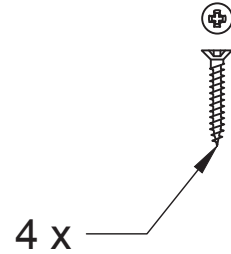

Web: www.suffolklatchcompany.co.uk
Email: info@suffolklatchcompany.co.uk
Tel: 01787 277277

Suffolk Latch Company Ltd
Unit B
Clare
Suffolk
CO10 8QD

Scale: 1:2

SKU: See Listing

Date: 02/05/2019

Drawn By: Carl Benson

Product Name. Heavy Duty Tubular Latch 4 & 3 Inch.

Material / Colour: Mild Steel/Zinc With Brass Fittings.

Pack Content 1: 1 x Dead Tubular Latch, 1 x Forend, 1 x Receiver, 1 x
Dust Box 4 x Matching Fixings

Suffolk Latch Co
suffolklatchcompany.co.uk