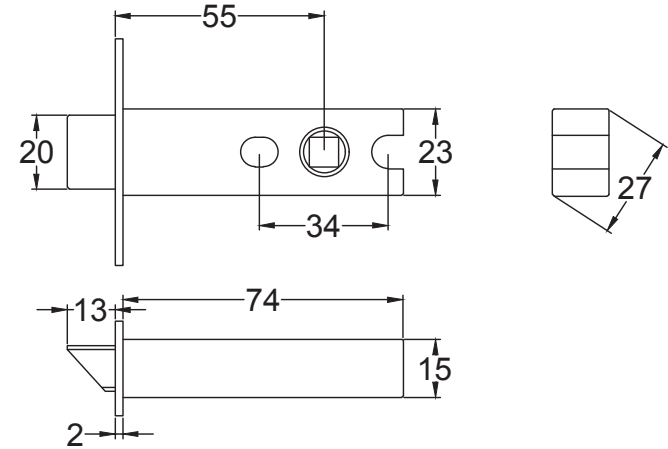

Web: www.suffolklatchcompany.co.uk
Email: info@suffolklatchcompany.co.uk
Tel: 01787 277277

Suffolk Latch Company Ltd
Unit B
Clare
Suffolk
CO10 8QD

Scale: 1:2

SKU: See Listing

Date: 02/05/2019

Drawn By: Carl Benson

Product Name. Heavy Duty Tubular Latch 4 & 3 Inch.

Material / Colour: Mild Steel/Zinc With Brass Fittings.

Pack Content 1: 1 x Dead Tubular Latch, 1 x Forend, 1 x Receiver, 1 x
Dust Box 4 x Matching Fixings

Suffolk Latch Co
suffolklatchcompany.co.uk