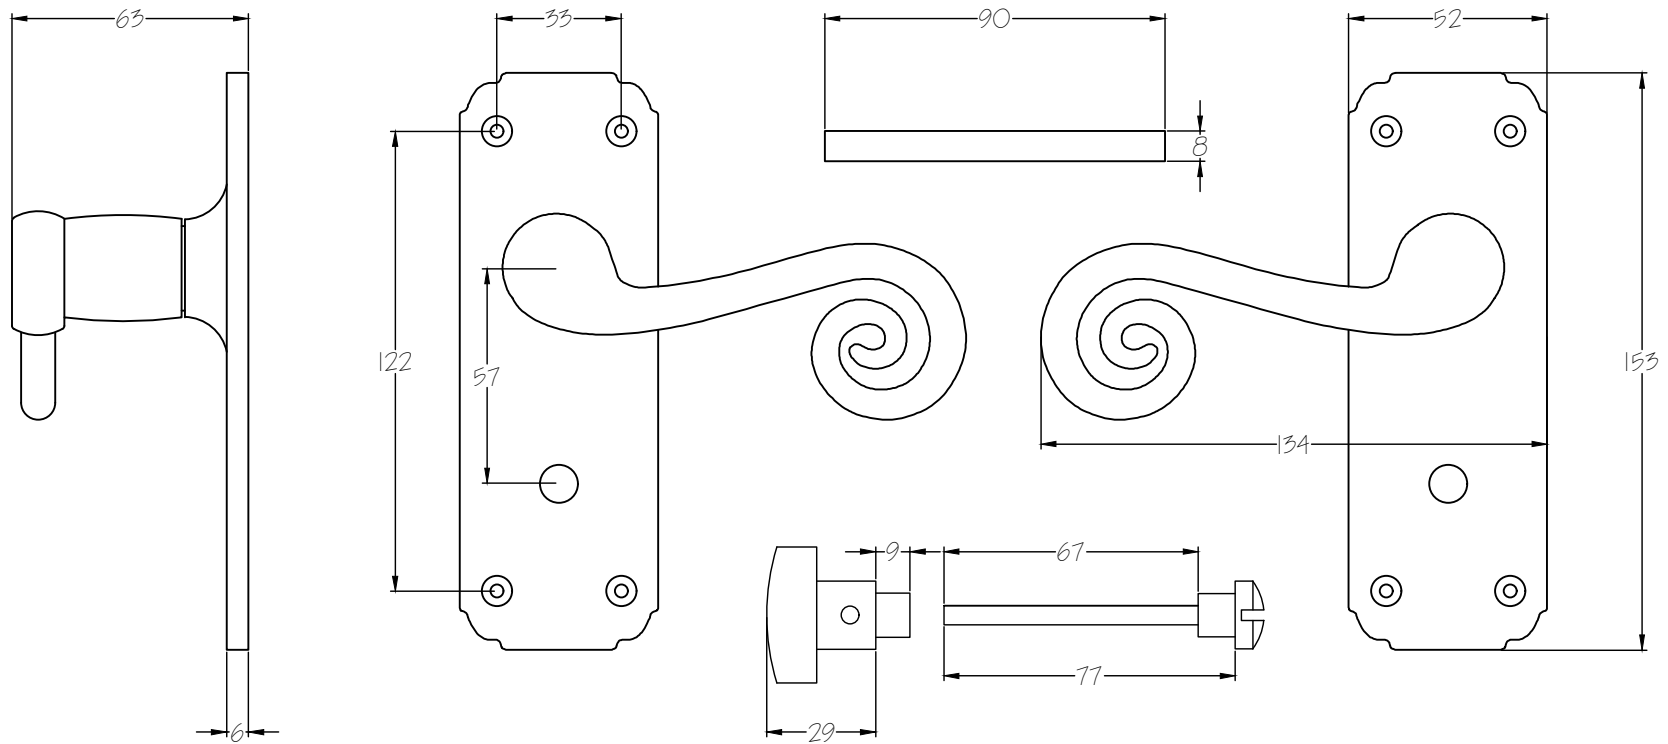

Web: www.suffolklatchcompany.co.uk
Email: info@suffolklatchcompany.co.uk
Tel: 01787 277277

Suffolk Latch Company Ltd
Unit B
Clare
Suffolk
CO10 8QP

Scale: 1:2

SKU: UK-HAMT03-P

Date: 09/02/2018

Drawn By: Carl Benson

Product Name: Monkey Tail Bathroom Handle

Material / Colour: Cast Iron, Pewter Finish

Pack Content: 2 x Handles, 1 x Mortice Bar, 8 x Matching Wood Screws

Suffolk Latch Co
suffolklatchcompany.co.uk