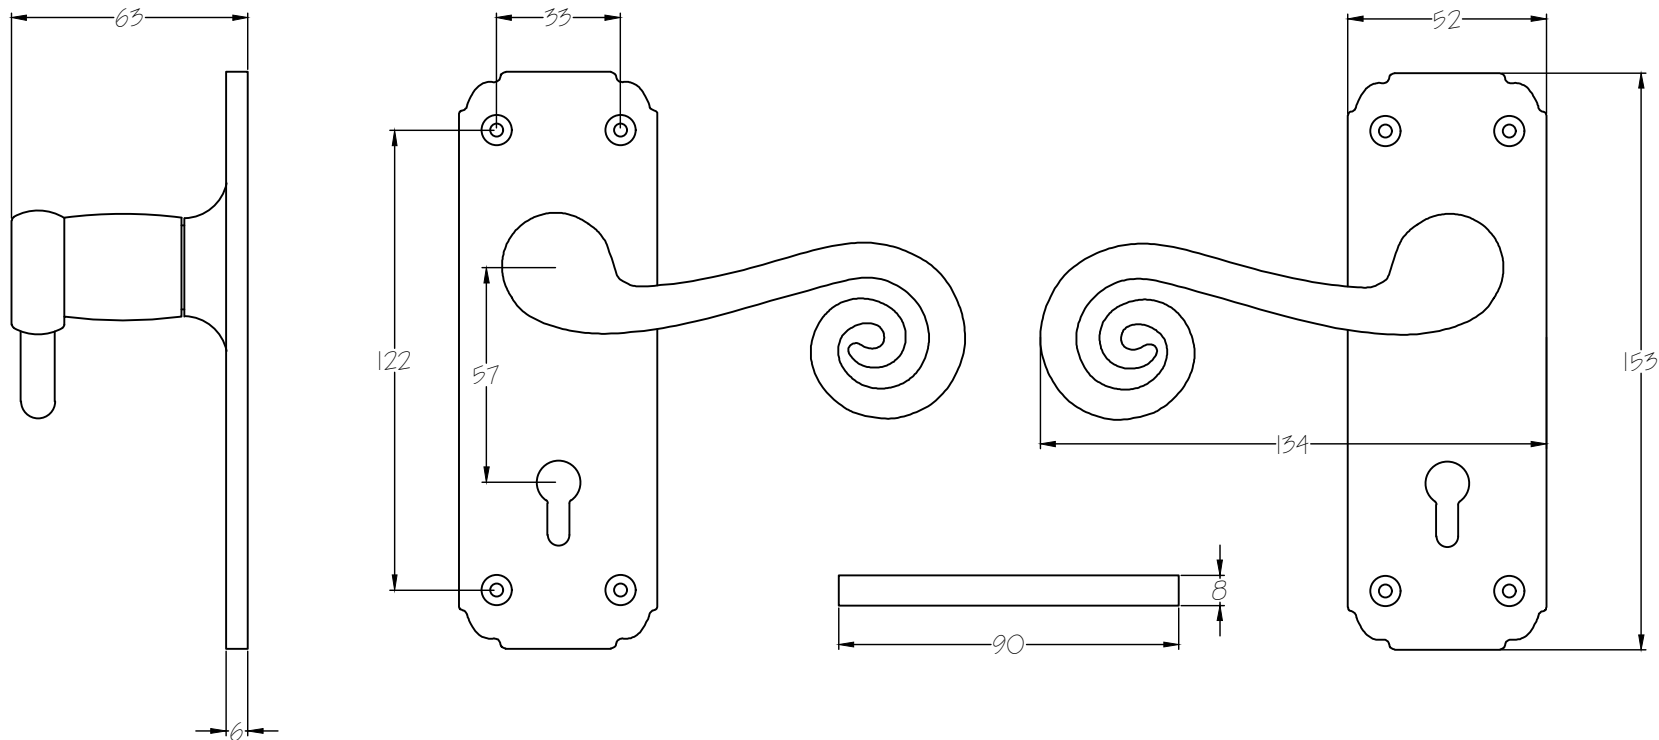

Web: www.suffolklatchcompany.co.uk
Email: info@suffolklatchcompany.co.uk
Tel: 01787 277277

Suffolk Latch Company Ltd
Unit B
Clare
Suffolk
CO10 8QP

Scale: 1:2

SKU: HAMT02-P

Date: 09/02/2018

Drawn By: Carl Benson

Product Name: Monkey Tail Lever Locking Handle

Material / Colour: Cast Iron, Pewter Finish

Pack Content: 2 x Handles, 1 x Mortice Bar, 8 x Matching Wood Screws.

Suffolk Latch Co
suffolklatchcompany.co.uk