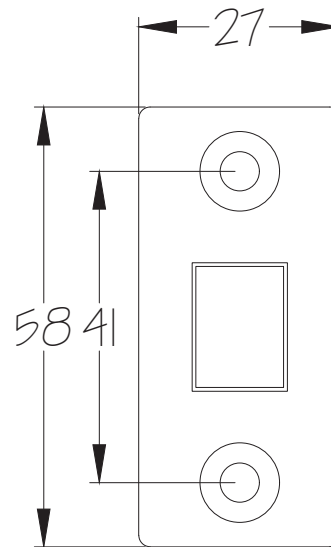

Web: www.suffolklatchcompany.co.uk
Email: info@suffolklatchcompany.co.uk
Tel: 01787 277277

Suffolk Latch Company Ltd
Unit B
Clare
Suffolk
CO10 8QP

Scale: 1:1

SKU: LAL0081-EXB-2.5

Date: 30/08/2018

Drawn By: Carl Benson

Product Name: Bolt Through Tubular Latch 2.5 Inch Fire Rated CE1121

Material / Colour: Mild Steel with Black Forend

Pack Content: 1 x Tubular Latch, 1 x Keeper, 4 x wood screws.

Suffolk Latch Co
suffolklatchcompany.co.uk