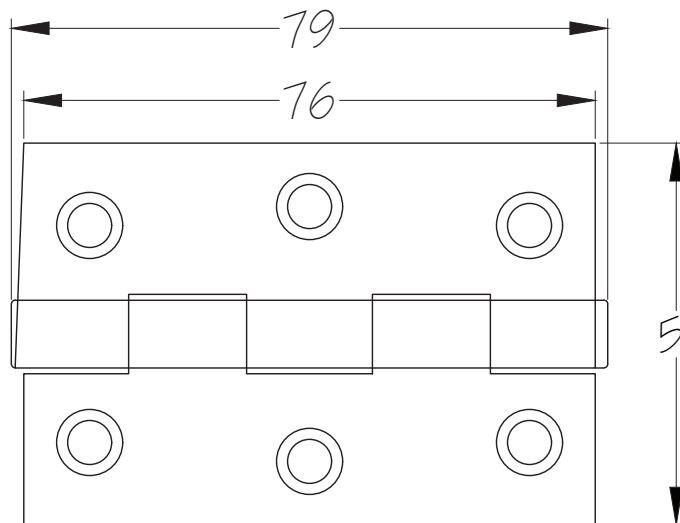

Web: www.suffolklatchcompany.co.uk
Email: info@suffolklatchcompany.co.uk
Tel: 01787 277277

Suffolk Latch Company Ltd
Unit B
Clare
Suffolk
CO10 8QP

Scale: 1:1

SKU: 2020BT-VB-3

Date: 01/09/2018

Drawn By: Carl Benson

Product Name: 4 Inch Steel Butt hinge, Button Tip, Velvet Black, Fire Rated CE1121.

Material / Colour: Steel With Velvet Black Finish.

Pack Content: 2 x Hinges 12 x Matching Screws..

Suffolk Latch Co
suffolklatchcompany.co.uk