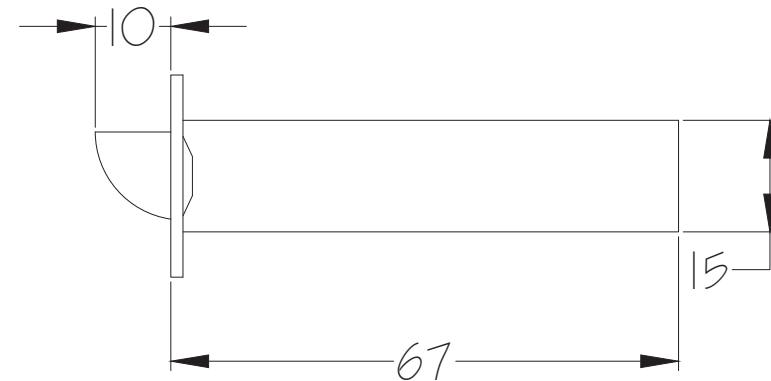

Web: www.suffolklatchcompany.co.uk
Email: info@suffolklatchcompany.co.uk
Tel: 01787 277277

Suffolk Latch Company Ltd
Unit B
Clare
Suffolk
CO10 8QP

Scale: 1:1

SKU: LAL0081-EXB-2.5

Date: 30/08/2018

Drawn By: Carl Benson

Product Name: Bolt Through Tubular Latch 2.5 Inch Fire Rated CE1121

Material / Colour: Mild Steel with Black Forend

Pack Content: 1 x Tubular Latch, 1 x Keeper, 4 x wood screws.

Suffolk Latch Co
suffolklatchcompany.co.uk