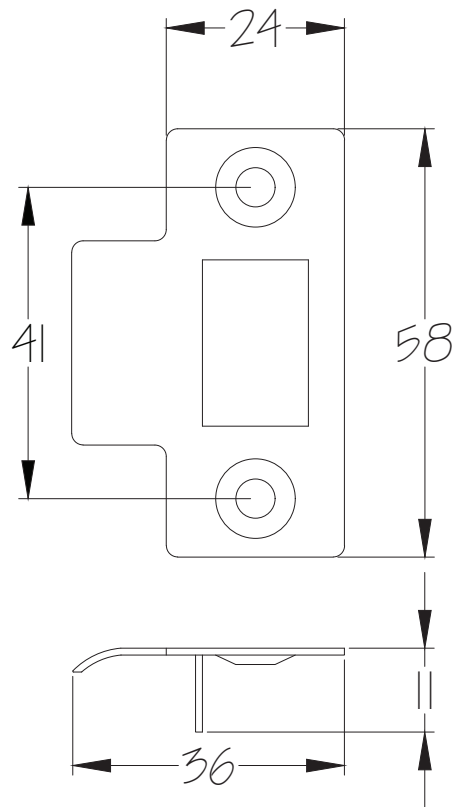

4 x Matching Screws