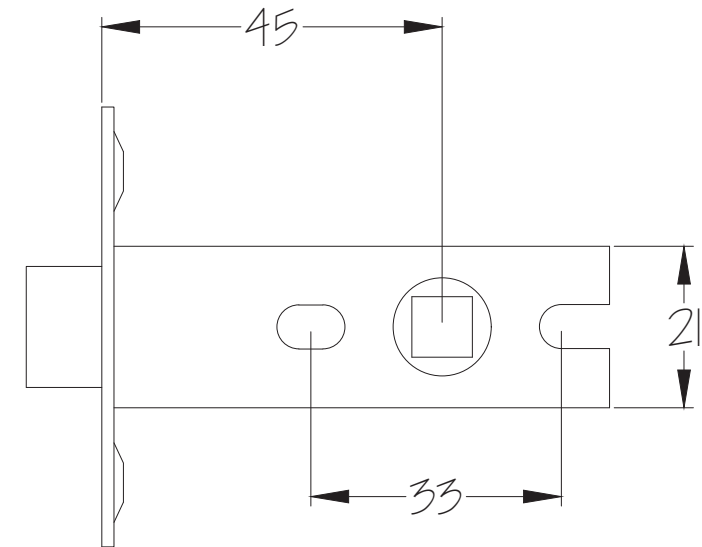

Web: www.suffolklatchcompany.co.uk
Email: info@suffolklatchcompany.co.uk
Tel: 01787 277277

Suffolk Latch Company Ltd
Unit B
Clare
Suffolk
CO10 8QP

Scale: 1:1

SKU: LAL0081-EXB-2.5

Date: 30/08/2018

Drawn By: Carl Benson

Product Name: Bolt Through Tubular Latch 2.5 Inch Fire Rated CE1121

Material / Colour: Mild Steel with Black Forend

Pack Content: 1 x Tubular Latch, 1 x Keeper, 4 x wood screws.

Suffolk Latch Co
suffolklatchcompany.co.uk