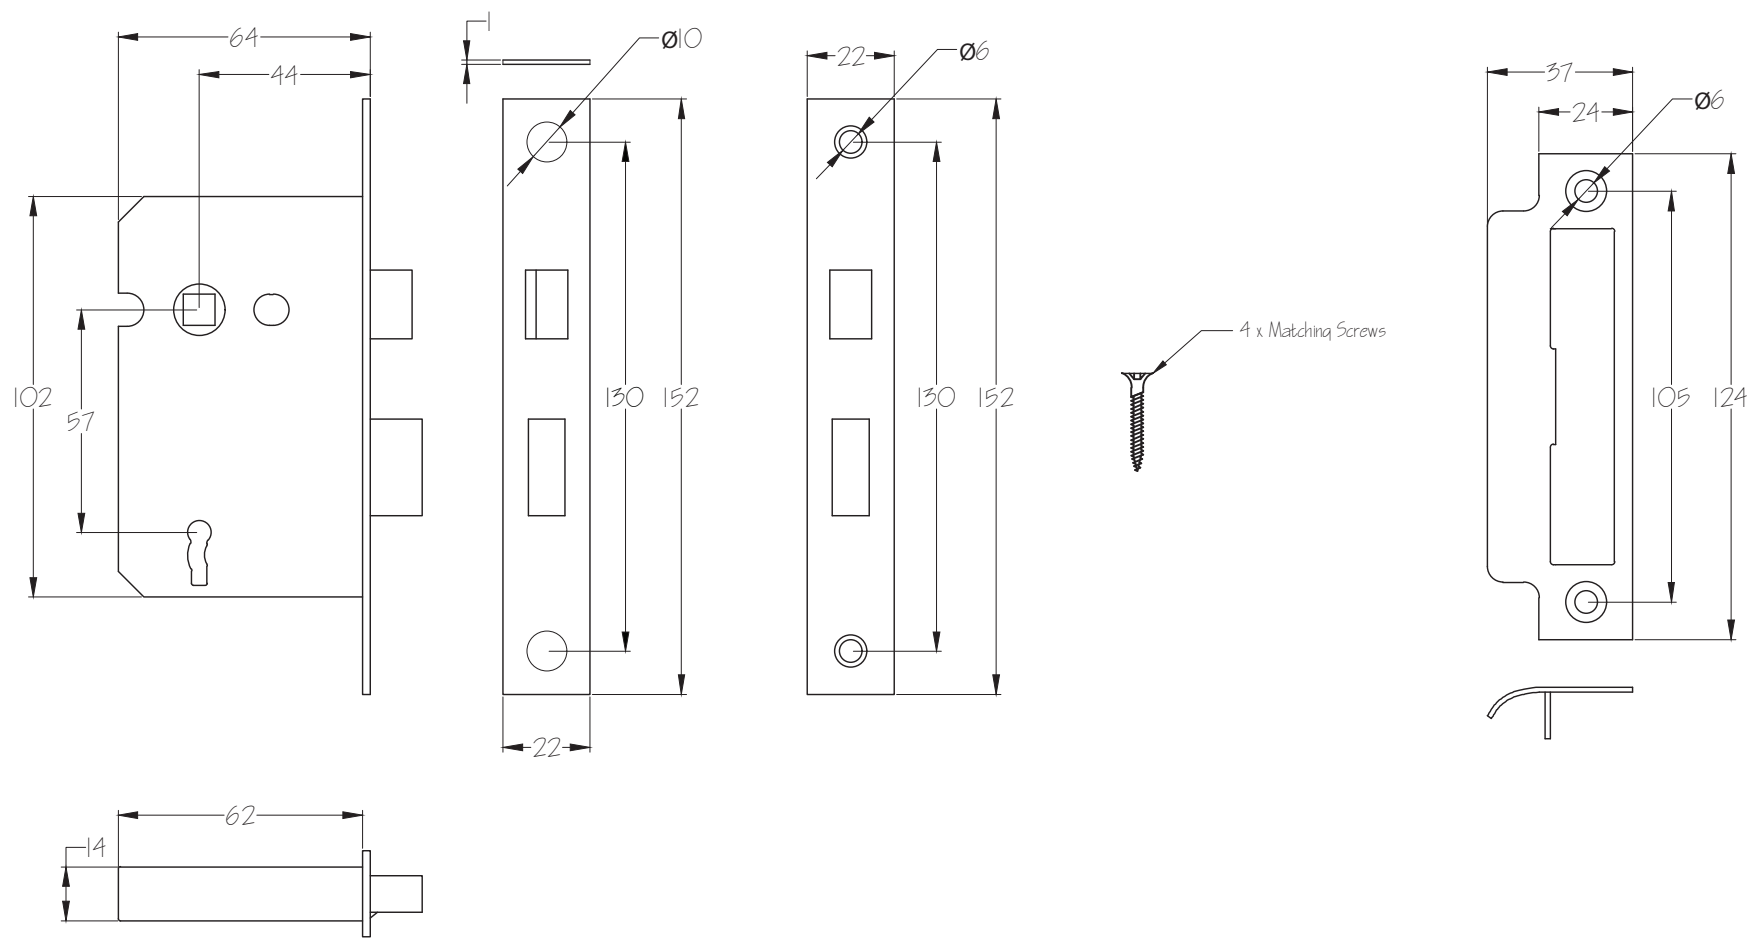

Web: www.suffolklatchcompany.co.uk
Email: info@suffolklatchcompany.co.uk
Tel: 01787 277277

Suffolk Latch Company Ltd
Unit B
Clare
Suffolk
CO10 8QD

Scale: 1:2
SKU: LAL1450-EXB-2.5
Date: 29/08/2018
Drawn By: Carl Benson

Product Name: Epoxy Black Sashlock 2.5 Inch Fire Rated CEI121
Material / Colour: Mild Steel with Epoxy Black Forends.
Pack Content: 1 x Sashlock, Keeper, Separate Forend, 2 x Keys & Matching Screws.