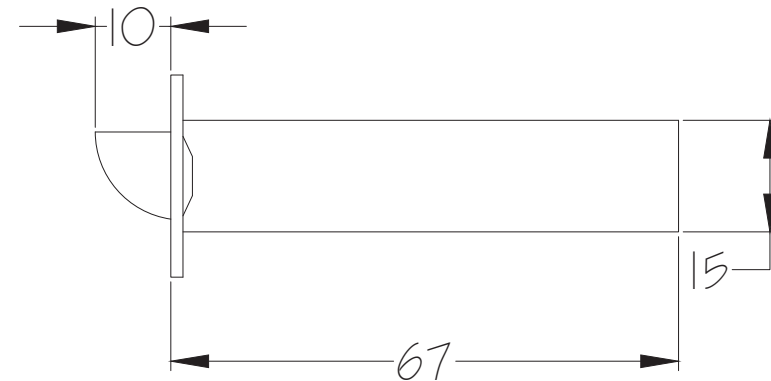

Web: www.suffolklatchcompany.co.uk
Email: info@suffolklatchcompany.co.uk
Tel: 01787 277277

Suffolk Latch Company Ltd
Unit B
Clare
Suffolk
CO10 8QP

Scale: 1:1

SKU: LAL0081-EXB-2.5

Date: 30/08/2018

Drawn By: Carl Benson

Product Name: Bolt Through Tubular Latch 2.5 Inch Fire Rated CE1121

Material / Colour: Mild Steel with Black Forend

Pack Content: 1 x Tubular Latch, 1 x Keeper, 4 x wood screws.

Suffolk Latch Co
suffolklatchcompany.co.uk