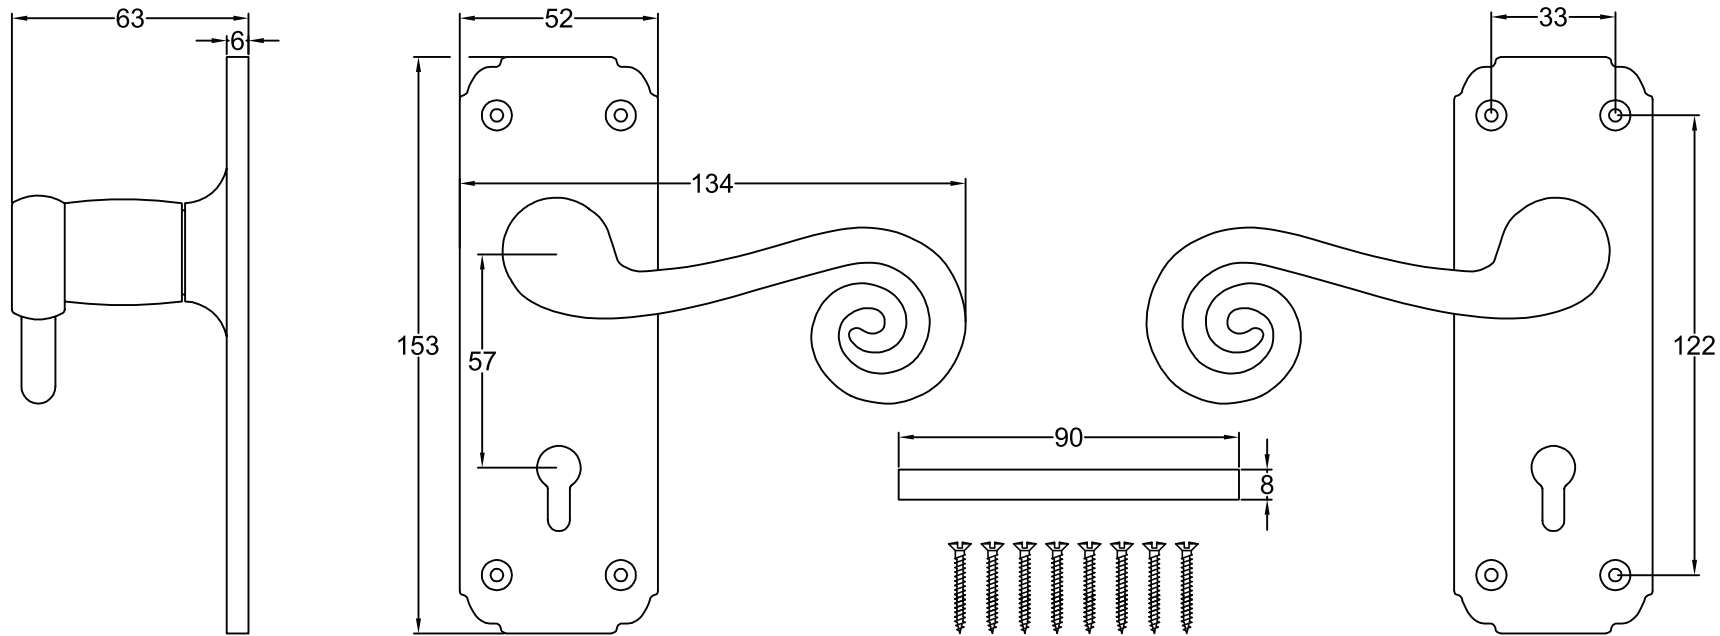

Web: www.suffolklatchcompany.co.uk
Email: info@suffolklatchcompany.co.uk
Tel: 01787 277277

Suffolk Latch Company Ltd
Unit B
Clare
Suffolk
CO10 8QD

Scale: 1:2

SKU: HAMT02

Date: 10/06/2016

Drawn By: Carl Benson

Product Name: Monkey Tail Lock Handle

Material / Colour: Cast iron / Black Powder Coat

Pack Content: 2 x Handles, 1 x Mortice Bar, 8 x Wood Screws.