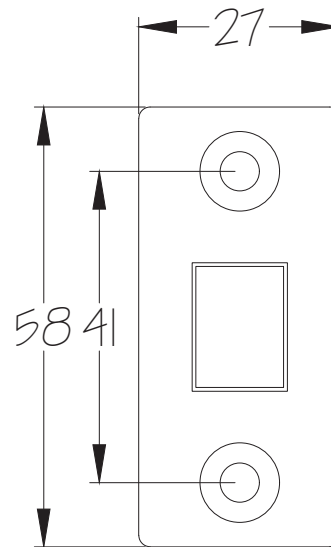

Web: www.suffolklatchcompany.co.uk
Email: info@suffolklatchcompany.co.uk
Tel: 01787 277277

Suffolk Latch Company Ltd
Unit B
Clare
Suffolk
CO10 8QP

Scale: 1:1

SKU: LAL0081-EXB-2.5

Date: 30/08/2018

Drawn By: Carl Benson

Product Name: Bolt Through Tubular Latch 2.5 Inch Fire Rated CE1121

Material / Colour: Mild Steel with Black Forend

Pack Content: 1 x Tubular Latch, 1 x Keeper, 4 x wood screws.

Suffolk Latch Co
suffolklatchcompany.co.uk