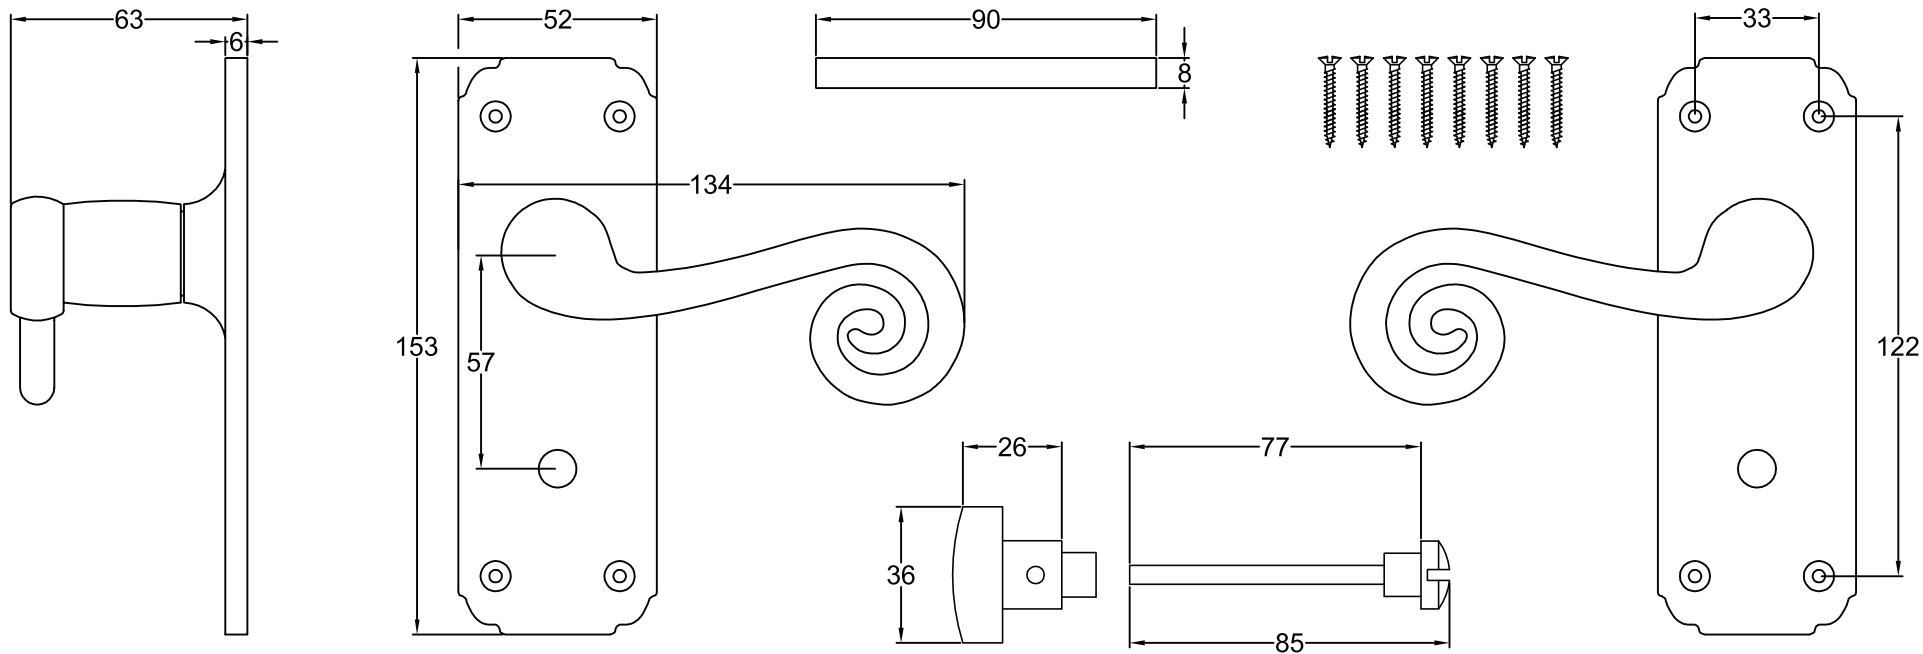

Web: www.suffolklatchcompany.co.uk
Email: info@suffolklatchcompany.co.uk
Tel: 01787 277277

Suffolk Latch Company Ltd
Unit B
Clare
Suffolk
CO10 8QD

Scale: 1:2

SKU: HAMT03

Date: 10/06/16

Drawn By: Carl Benson

Product Name: Monkey Tail Bathroom Handle

Material / Colour: Cast iron / Black Powder Coat

Pack Content: 2 x Handles, 1 x Mortice Bar, 8 x Wood Screws and 1 x Thumb Turn

Suffolk Latch Co
suffolklatchcompany.co.uk