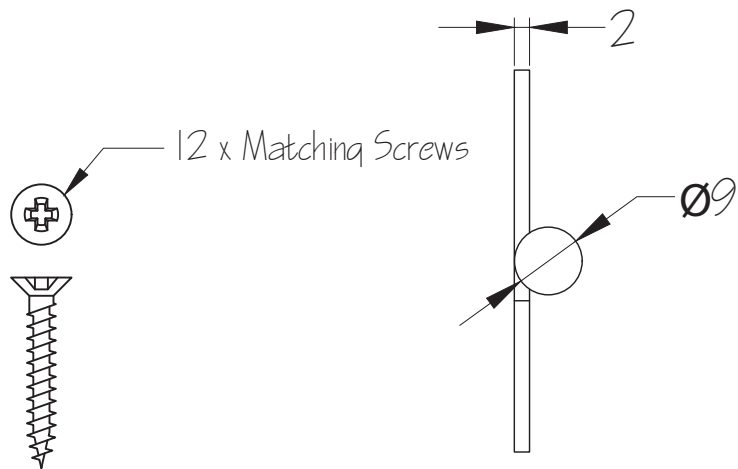

Web: www.suffolklatchcompany.co.uk
Email: info@suffolklatchcompany.co.uk
Tel: 01787 277277

Suffolk Latch Company Ltd
Unit B
Clare
Suffolk
CO10 8QP

Scale: 1:1

SKU: 2020BT-VB-3

Date: 01/09/2018

Drawn By: Carl Benson

Product Name: 4 Inch Steel Butt hinge, Button Tip, Velvet Black, Fire Rated CE1121.

Material / Colour: Steel With Velvet Black Finish.

Pack Content: 2 x Hinges 12 x Matching Screws..

Suffolk Latch Co
suffolklatchcompany.co.uk