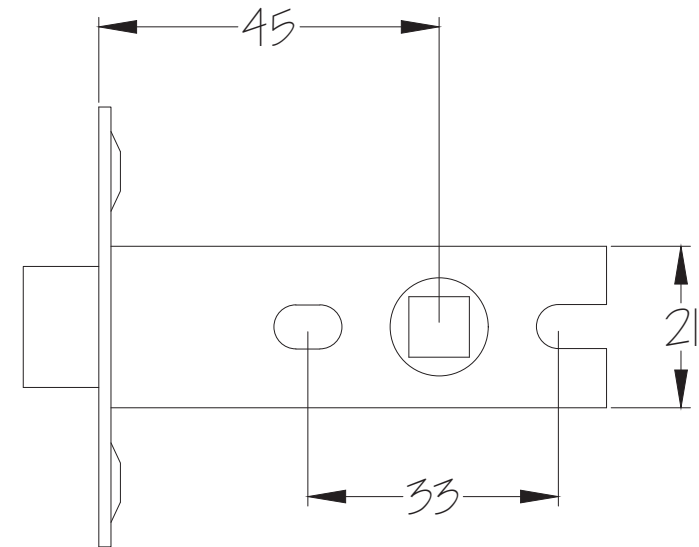

Web: www.suffolklatchcompany.co.uk
Email: info@suffolklatchcompany.co.uk
Tel: 01787 277277

Suffolk Latch Company Ltd
Unit B
Clare
Suffolk
CO10 8QP

Scale: 1:1

SKU: LAL0081-EXB-2.5

Date: 30/08/2018

Drawn By: Carl Benson

Product Name: Bolt Through Tubular Latch 2.5 Inch Fire Rated CE1121

Material / Colour: Mild Steel with Black Forend

Pack Content: 1 x Tubular Latch, 1 x Keeper, 4 x wood screws.

Suffolk Latch Co
suffolklatchcompany.co.uk