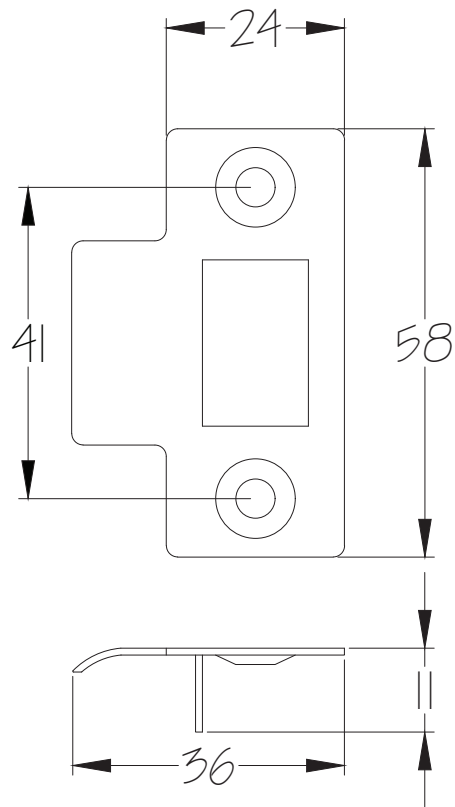

4 x Matching Screws