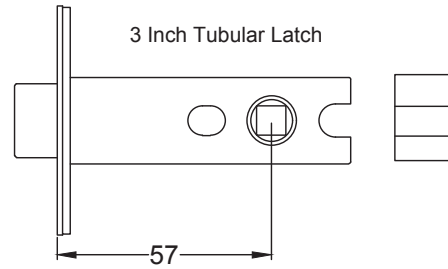

UK-MAY960

Fixed Single Sprung Rose

4 x 19mm Wood
Screws

UK-BT15