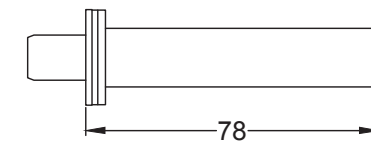

UK-MAY960

Fixed Single Sprung Rose

4 x 19mm Wood
Screws

UK-BT15