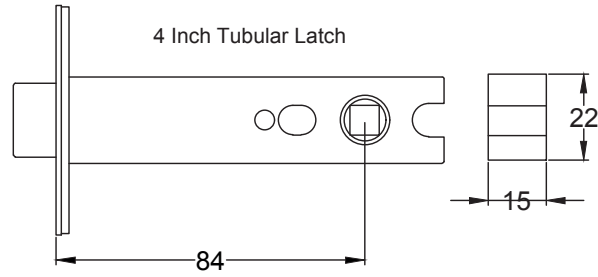

UK-MAY960

Fixed Single Sprung Rose

4 x 19mm Wood
Screws

UK-BT15