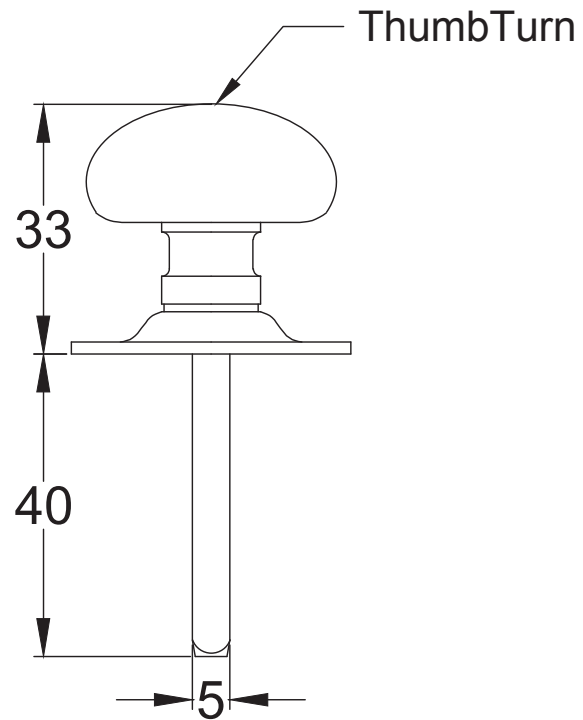

UK-MAY960

Fixed Single Sprung Rose

4 x 19mm Wood
Screws

UK-BT15