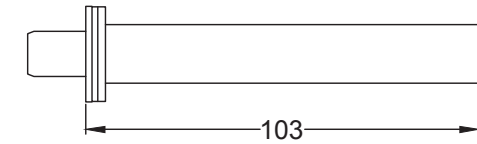

UK-MAY960

Fixed Single Sprung Rose

4 x 19mm Wood
Screws

UK-BT15