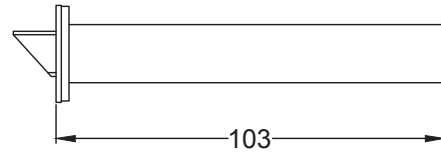

UK-MAY960

Fixed Single Sprung Rose

4 x 19mm Wood
Screws

UK-BT15