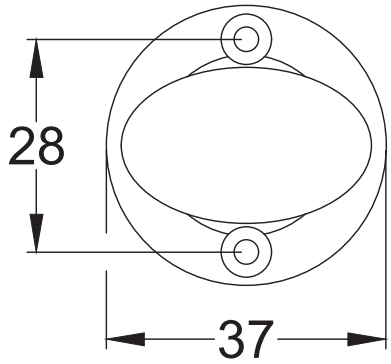

UK-MAY960

Fixed Single Sprung Rose

4 x 19mm Wood
Screws

UK-BT15