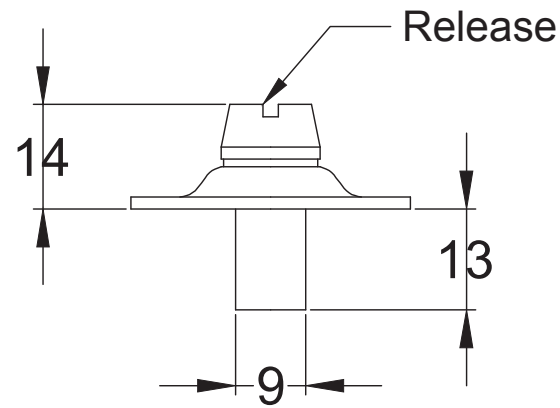

UK-MAY960

Fixed Single Sprung Rose

4 x 19mm Wood
Screws

UK-BT15