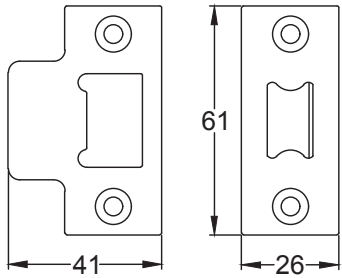

UK-MAY960

Fixed Single Sprung Rose

4 x 19mm Wood
Screws

UK-BT15