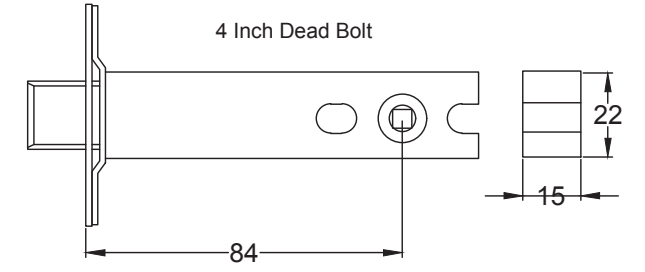

UK-MAY960

Fixed Single Sprung Rose

4 x 19mm Wood
Screws

UK-BT15