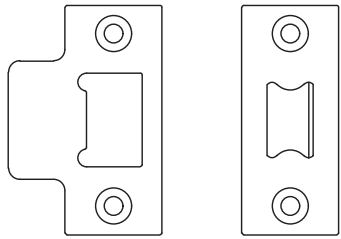

UK-MAY960

Fixed Single Sprung Rose

4 x 19mm Wood
Screws

UK-BT15