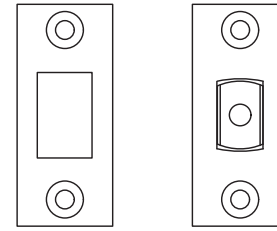

UK-MAY960

Fixed Single Sprung Rose

4 x 19mm Wood
Screws

UK-BT15