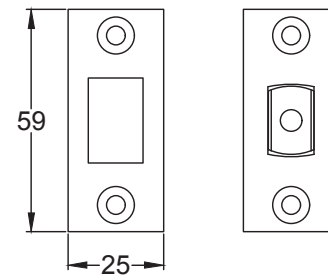

UK-MAY960

Fixed Single Sprung Rose

4 x 19mm Wood
Screws

UK-BT15