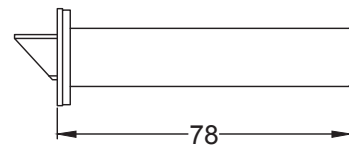

UK-MAY960

Fixed Single Sprung Rose

4 x 19mm Wood
Screws

UK-BT15