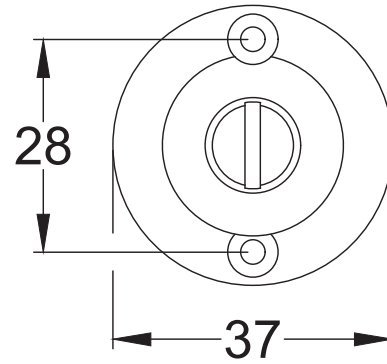

UK-MAY960

Fixed Single Sprung Rose

4 x 19mm Wood
Screws

UK-BT15