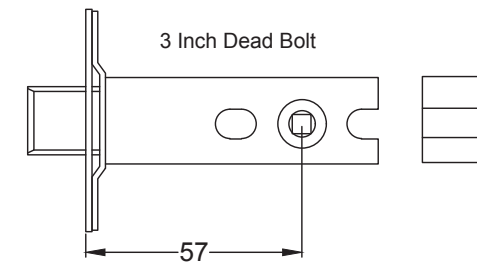

UK-MAY960

Fixed Single Sprung Rose

4 x 19mm Wood
Screws

UK-BT15