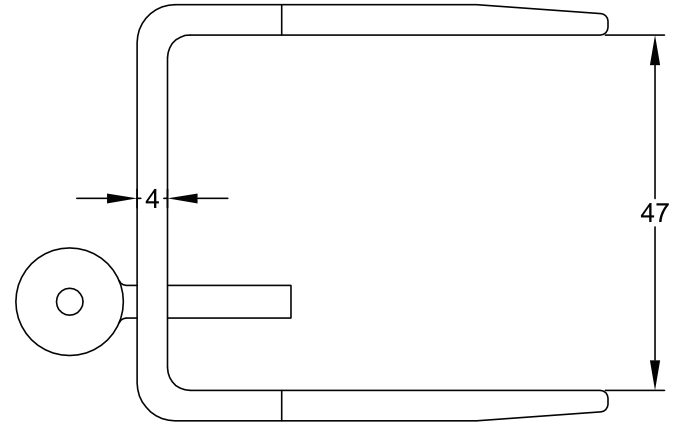

Web: www.suffolklatchcompany.co.uk
Email: info@suffolklatchcompany.co.uk
Tel: 01787 277277

Suffolk Latch Company Ltd
Unit B
Clare
Suffolk
CO10 8QD

Scale: 1:1

SKU: STA05-P

Date: 3/10/2016

Drawn By: Carl Benson

Product Name: Knock In Staple Locking.

Material / Colour: Mild Steel, Pewter.

Pack Content: 1 x staple, 1 x Leather Lanyard and Pin

Suffolk Latch Co
suffolklatchcompany.co.uk