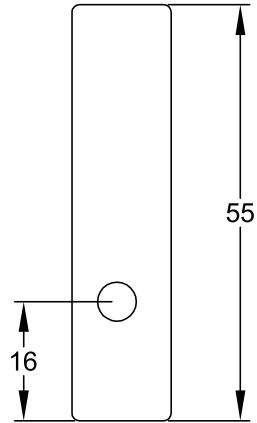

Web: www.suffolklatchcompany.co.uk
Email: info@suffolklatchcompany.co.uk
Tel: 01787 277277

Suffolk Latch Company Ltd
Unit B
Clare
Suffolk
CO10 8QD

Scale: 1:1

SKU: STA05-P

Date: 3/10/2016

Drawn By: Carl Benson

Product Name: Knock In Staple Locking.

Material / Colour: Mild Steel, Pewter.

Pack Content: 1 x staple, 1 x Leather Lanyard and Pin

Suffolk Latch Co
suffolklatchcompany.co.uk