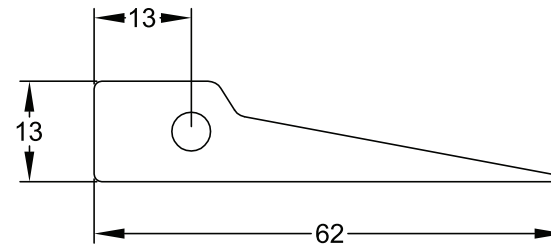

Web: www.suffolklatchcompany.co.uk
Email: info@suffolklatchcompany.co.uk
Tel: 01787 277277

Suffolk Latch Company Ltd
Unit B
Clare
Suffolk
CO10 8QD

Scale: 1:1

SKU: STA05-P

Date: 3/10/2016

Drawn By: Carl Benson

Product Name: Knock In Staple Locking.

Material / Colour: Mild Steel, Pewter.

Pack Content: 1 x staple, 1 x Leather Lanyard and Pin

Suffolk Latch Co
suffolklatchcompany.co.uk