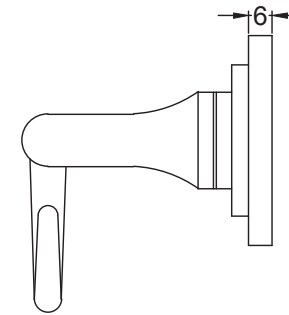

Suffolk Latch Company Ltd  
 Unit B, Bridewell Ind Est  
 Clare  
 Suffolk  
 CO10 8QD

Scale: 1:2

SKU: UKS-FB1068

Date: 08/10/2019

Drawn By: Carl Benson

Product Name : Curl Round Rose.

Material / Colour: Flat Black/Drop Forged Steel.

Pack Content: 1 x Pair of Handles, 1 x Mortice Bar, 6 x Matching Stainless Steel Slotted Wood Screws

**Suffolk Latch Co**  
[suffolkatchcompany.co.uk](http://suffolkatchcompany.co.uk)

8 x SS Dome Head Slotted Wood Screws 

Scale: 1:2
SKU: UKS-FB1069
Date: 08/10/2019
Drawn By: Carl Benson

Product Name :Curl Square Rose
Material / Colour: Flat Black/Drop Forged Steel.
Pack Content:1 x Pair of Handles, 1 x Mortice Bar, 8 x Matching Stainless Steel Slotted Wood Screws