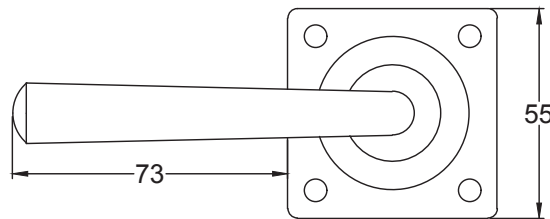

Web: www.suffolkatchcompany.co.uk
Email: info@suffolkatchcompany.co.uk
Tel: 01787 277277

Suffolk Latch Company Ltd
Unit B, Bridewell Ind Est
Clare
Suffolk
CO10 8QD

Scale: 1:2

SKU: UKS-FB002

Date: 08/10/2019

Drawn By: Carl Benson

Product Name :Padstow Square Rose

Material / Colour: Flat Black/Drop Forged Steel.

Pack Content: 1 x Pair of Handles, 1 x Mortice Bar, 8 x Matching Stainless Steel Slotted Wood Screws

Suffolk Latch Co
suffolkatchcompany.co.uk