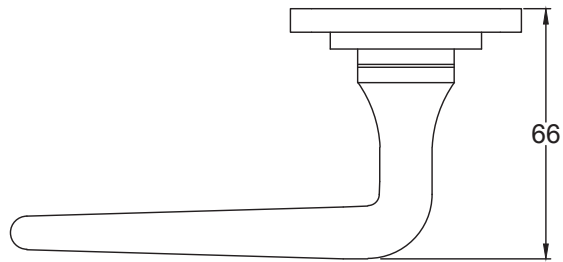

6 x SS Dome Head Slotted Wood Screws