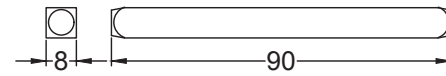

6 x SS Dome Head Slotted Wood Screws