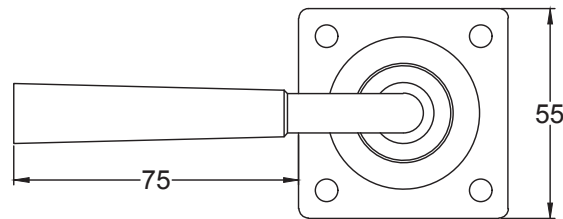

Web: www.suffolkatchcompany.co.uk
Email: info@suffolkatchcompany.co.uk
Tel: 01787 277277

Suffolk Latch Company Ltd
Unit B, Bridewell Ind Est
Clare
Suffolk
CO10 8QD

Scale: 1:2

SKU: UKS-FB1111

Date: 08/10/2019

Drawn By: Carl Benson

Product Name :Cotswold Square Rose

Material / Colour: Flat Black/Drop Forged Steel.

Pack Content: 1 x Pair of Handles, 1 x Mortice Bar, 8 x Matching Stainless Steel Slotted Wood Screws

Suffolk Latch Co
suffolkatchcompany.co.uk