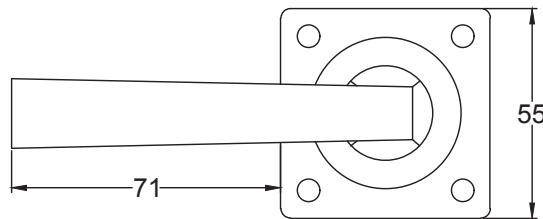

Web: www.suffolkatchcompany.co.uk
Email: info@suffolkatchcompany.co.uk
Tel: 01787 277277

Suffolk Latch Company Ltd
Unit B, Bridewell Ind Est
Clare
Suffolk
CO10 8QD

Scale: 1:2

SKU: UKS-FB1121

Date: 08/10/2019

Drawn By: Carl Benson

Product Name : Arundel Square Rose

Material / Colour: Flat Black/Drop Forged Steel.

Pack Content: 1 x Pair of Handles, 1 x Mortice Bar, 8 x Matching Stainless Steel Slotted Wood Screws

Suffolk Latch Co
suffolkatchcompany.co.uk