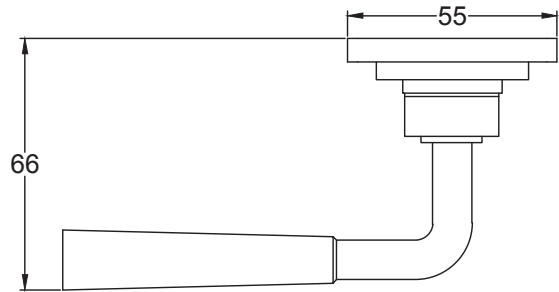

Web: www.suffolkatchcompany.co.uk
Email: info@suffolkatchcompany.co.uk
Tel: 01787 277277

Suffolk Latch Company Ltd
Unit B, Bridewell Ind Est
Clare
Suffolk
CO10 8QD

Scale: 1:2

SKU: UKS-FB1111

Date: 08/10/2019

Drawn By: Carl Benson

Product Name :Cotswold Square Rose

Material / Colour: Flat Black/Drop Forged Steel.

Pack Content: 1 x Pair of Handles, 1 x Mortice Bar, 8 x Matching Stainless Steel Slotted Wood Screws

Suffolk Latch Co
suffolkatchcompany.co.uk