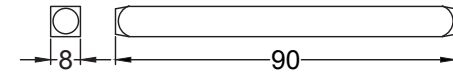

Web: www.suffolkatchcompany.co.uk
Email: info@suffolkatchcompany.co.uk
Tel: 01787 277277

Suffolk Latch Company Ltd
Unit B, Bridewell Ind Est
Clare
Suffolk
CO10 8QD

Scale: 1:2

SKU: UKS-FB1111

Date: 08/10/2019

Drawn By: Carl Benson

Product Name :Cotswold Square Rose

Material / Colour: Flat Black/Drop Forged Steel.

Pack Content: 1 x Pair of Handles, 1 x Mortice Bar, 8 x Matching Stainless Steel Slotted Wood Screws

Suffolk Latch Co
suffolkatchcompany.co.uk