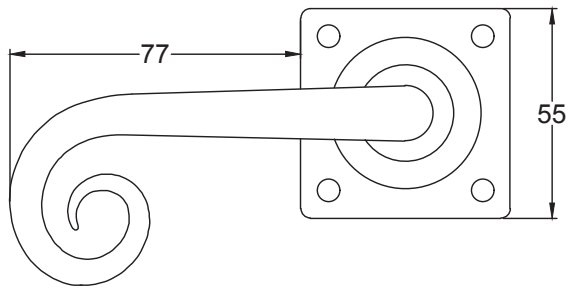

8 x SS Dome Head Slotted Wood Screws