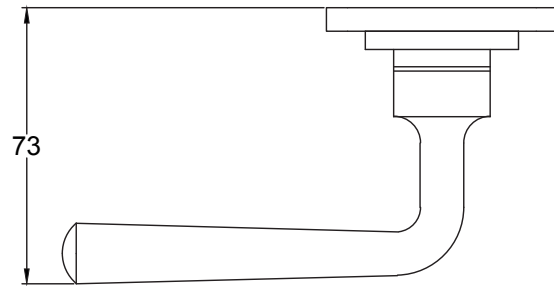

Web: www.suffolkatchcompany.co.uk
Email: info@suffolkatchcompany.co.uk
Tel: 01787 277277

Suffolk Latch Company Ltd
Unit B, Bridewell Ind Est
Clare
Suffolk
CO10 8QD

Scale: 1:2

SKU: UKS-FB001

Date: 08/10/2019

Drawn By: Carl Benson

Product Name :Padstow Round Rose.

Material / Colour: Flat Black/Drop Forged Steel.

Pack Content: 1 x Pair of Handles, 1 x Mortice Bar, 6 x Matching Stainless Steel Slotted Wood Screws