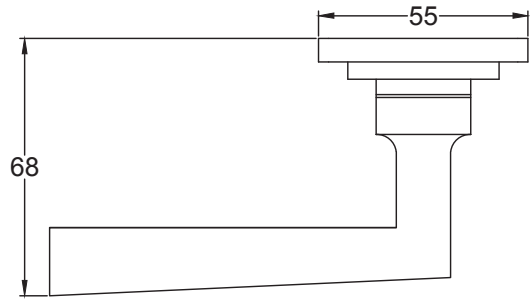

8 x SS Dome Head Slotted Wood Screws