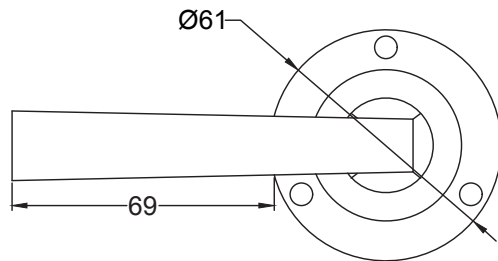

# Index

Arundel Round	2
Arundel Square	3
Curl Round	4
Curl Square	5
Cotswold Round	6
Cotswold Square	7
Padstow Round	8
Padstow Square	9

6 x SS Dome Head Slotted Wood Screws 

Web: [www.suffolkatchcompany.co.uk](http://www.suffolkatchcompany.co.uk)  
 Email: [info@suffolkatchcompany.co.uk](mailto:info@suffolkatchcompany.co.uk)  
 Tel: 01787 277277