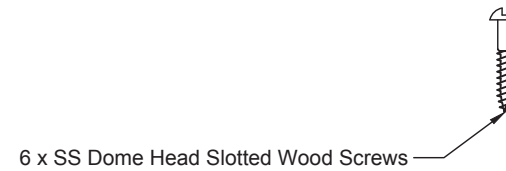

Web: www.suffolkatchcompany.co.uk
Email: info@suffolkatchcompany.co.uk
Tel: 01787 277277

Suffolk Latch Company Ltd
Unit B, Bridewell Ind Est
Clare
Suffolk
CO10 8QD

Scale: 1:2

SKU: UKS-FB001

Date: 08/10/2019

Drawn By: Carl Benson

Product Name :Padstow Round Rose.

Material / Colour: Flat Black/Drop Forged Steel.

Pack Content: 1 x Pair of Handles, 1 x Mortice Bar, 6 x Matching Stainless Steel Slotted Wood Screws