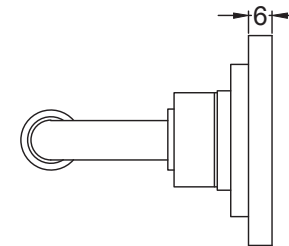

Web: www.suffolkatchcompany.co.uk
Email: info@suffolkatchcompany.co.uk
Tel: 01787 277277

Suffolk Latch Company Ltd
Unit B, Bridewell Ind Est
Clare
Suffolk
CO10 8QD

Scale: 1:2

SKU: UKS-FB1111

Date: 08/10/2019

Drawn By: Carl Benson

Product Name :Cotswold Square Rose

Material / Colour: Flat Black/Drop Forged Steel.

Pack Content: 1 x Pair of Handles, 1 x Mortice Bar, 8 x Matching Stainless Steel Slotted Wood Screws

Suffolk Latch Co
suffolkatchcompany.co.uk