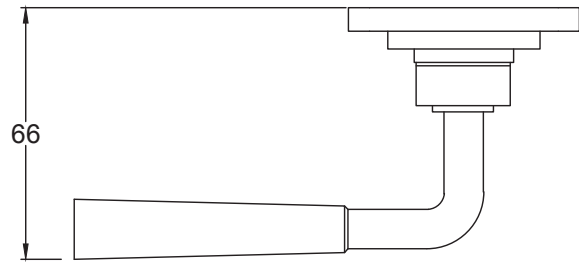

6 x SS Dome Head Slotted Wood Screws