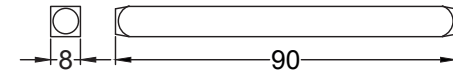

8 x SS Dome Head Slotted Wood Screws

Web: www.suffolkatchcompany.co.uk
Email: info@suffolkatchcompany.co.uk
Tel: 01787 277277

Suffolk Latch Company Ltd
Unit B, Bridewell Ind Est
Clare
Suffolk
CO10 8QD

Scale: 1:2
SKU: UKS-FB1069
Date: 08/10/2019
Drawn By: Carl Benson

Product Name :Curl Square Rose
Material / Colour: Flat Black/Drop Forged Steel.
Pack Content:1 x Pair of Handles, 1 x Mortice Bar, 8 x Matching Stainless Steel Slotted Wood Screws