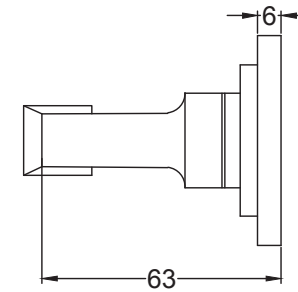

Web: www.suffolkatchcompany.co.uk
Email: info@suffolkatchcompany.co.uk
Tel: 01787 277277

Suffolk Latch Company Ltd
Unit B, Bridewell Ind Est
Clare
Suffolk
CO10 8QD

Scale: 1:2

SKU: UKS-FB1121

Date: 08/10/2019

Drawn By: Carl Benson

Product Name : Arundel Square Rose

Material / Colour: Flat Black/Drop Forged Steel.

Pack Content: 1 x Pair of Handles, 1 x Mortice Bar, 8 x Matching Stainless Steel Slotted Wood Screws

Suffolk Latch Co
suffolkatchcompany.co.uk