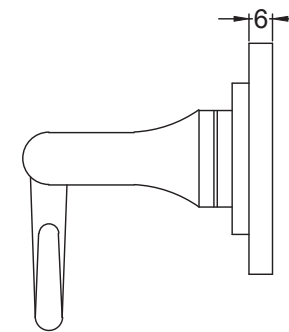

Web: www.suffolkatchcompany.co.uk
Email: info@suffolkatchcompany.co.uk
Tel: 01787 277277

Suffolk Latch Company Ltd
Unit B, Bridewell Ind Est
Clare
Suffolk
CO10 8QD

Scale: 1:2

SKU: UKS-FB1068

Date: 08/10/2019

Drawn By: Carl Benson

Product Name : Curl Round Rose.

Material / Colour: Flat Black/Drop Forged Steel.

Pack Content: 1 x Pair of Handles, 1 x Mortice Bar, 6 x Matching Stainless Steel Slotted Wood Screws

Suffolk Latch Co
suffolkatchcompany.co.uk