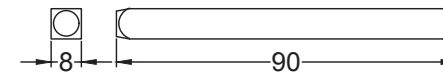

6 x SS Dome Head Slotted Wood Screws