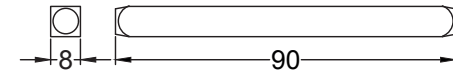

Pack Content: 1 x Pair of Handles, 1 x Mortice Bar, 8 x Matching Stainless Steel Slotted Wood Screws

**Suffolk Latch Co**  
[suffolkatchcompany.co.uk](http://suffolkatchcompany.co.uk)

8 x SS Dome Head Slotted Wood Screws