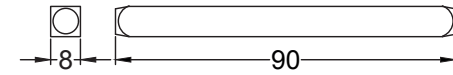

8 x SS Dome Head Slotted Wood Screws