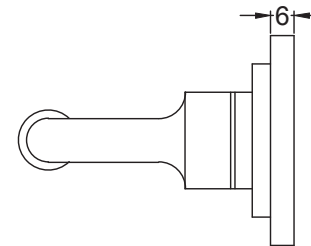

Web: www.suffolkatchcompany.co.uk
Email: info@suffolkatchcompany.co.uk
Tel: 01787 277277

Suffolk Latch Company Ltd
Unit B, Bridewell Ind Est
Clare
Suffolk
CO10 8QD

Scale: 1:2

SKU: UKS-FB002

Date: 08/10/2019

Drawn By: Carl Benson

Product Name :Padstow Square Rose

Material / Colour: Flat Black/Drop Forged Steel.

Pack Content: 1 x Pair of Handles, 1 x Mortice Bar, 8 x Matching Stainless Steel Slotted Wood Screws

Suffolk Latch Co
suffolkatchcompany.co.uk