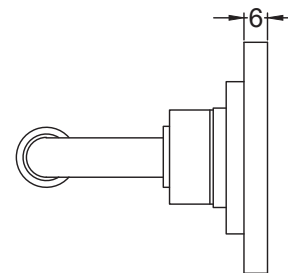

Web: www.suffolkatchcompany.co.uk
Email: info@suffolkatchcompany.co.uk
Tel: 01787 277277

Suffolk Latch Company Ltd
Unit B, Bridewell Ind Est
Clare
Suffolk
CO10 8QD

Scale: 1:2

SKU: UKS-FB1110

Date: 08/10/2019

Drawn By: Carl Benson

Product Name :Cotswold Round Rose.

Material / Colour: Flat Black/Drop Forged Steel.

Pack Content: 1 x Pair of Handles, 1 x Mortice Bar, 6 x Matching Stainless Steel Slotted Wood Screws

Suffolk Latch Co
suffolkatchcompany.co.uk