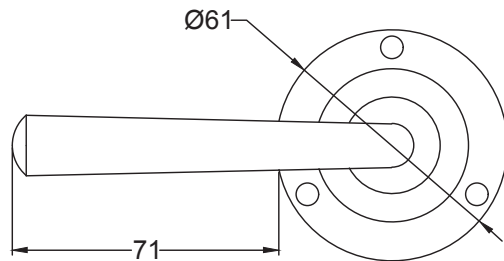

Web: www.suffolkatchcompany.co.uk
Email: info@suffolkatchcompany.co.uk
Tel: 01787 277277

Suffolk Latch Company Ltd
Unit B, Bridewell Ind Est
Clare
Suffolk
CO10 8QD

Scale: 1:2

SKU: UKS-FB001

Date: 08/10/2019

Drawn By: Carl Benson

Product Name :Padstow Round Rose.

Material / Colour: Flat Black/Drop Forged Steel.

Pack Content: 1 x Pair of Handles, 1 x Mortice Bar, 6 x Matching Stainless Steel Slotted Wood Screws