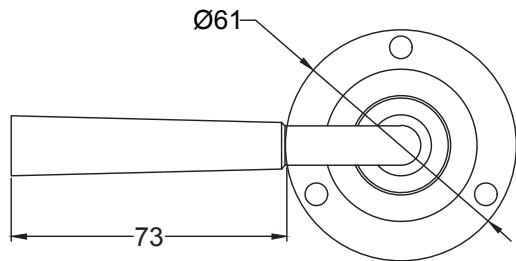

Web: www.suffolkatchcompany.co.uk
Email: info@suffolkatchcompany.co.uk
Tel: 01787 277277

Suffolk Latch Company Ltd
Unit B, Bridewell Ind Est
Clare
Suffolk
CO10 8QD

Scale: 1:2

SKU: UKS-FB1110

Date: 08/10/2019

Drawn By: Carl Benson

Product Name :Cotswold Round Rose.

Material / Colour: Flat Black/Drop Forged Steel.

Pack Content: 1 x Pair of Handles, 1 x Mortice Bar, 6 x Matching Stainless Steel Slotted Wood Screws

Suffolk Latch Co
suffolkatchcompany.co.uk