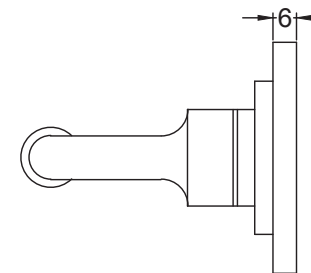

Web: www.suffolkatchcompany.co.uk
Email: info@suffolkatchcompany.co.uk
Tel: 01787 277277

Suffolk Latch Company Ltd
Unit B, Bridewell Ind Est
Clare
Suffolk
CO10 8QD

Scale: 1:2

SKU: UKS-FB001

Date: 08/10/2019

Drawn By: Carl Benson

Product Name :Padstow Round Rose.

Material / Colour: Flat Black/Drop Forged Steel.

Pack Content: 1 x Pair of Handles, 1 x Mortice Bar, 6 x Matching Stainless Steel Slotted Wood Screws