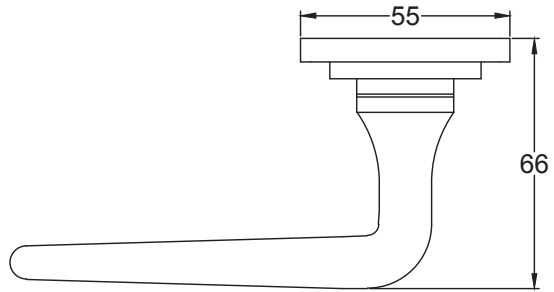

Suffolk Latch Company Ltd  
 Unit B, Bridewell Ind Est  
 Clare  
 Suffolk  
 CO10 8QD

Scale: 1:2

SKU: UKS-FB1068

Date: 08/10/2019

Drawn By: Carl Benson

Product Name : Curl Round Rose.

Material / Colour: Flat Black/Drop Forged Steel.

Pack Content: 1 x Pair of Handles, 1 x Mortice Bar, 6 x Matching Stainless Steel Slotted Wood Screws

**Suffolk Latch Co**  
[suffolkatchcompany.co.uk](http://suffolkatchcompany.co.uk)

8 x SS Dome Head Slotted Wood Screws 