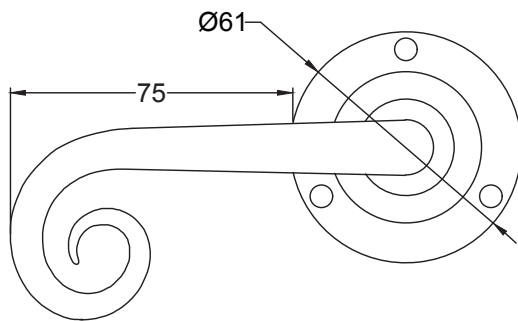

Web: www.suffolkatchcompany.co.uk
Email: info@suffolkatchcompany.co.uk
Tel: 01787 277277

Suffolk Latch Company Ltd
Unit B, Bridewell Ind Est
Clare
Suffolk
CO10 8QD

Scale: 1:2

SKU: UKS-FB1068

Date: 08/10/2019

Drawn By: Carl Benson

Product Name : Curl Round Rose.

Material / Colour: Flat Black/Drop Forged Steel.

Pack Content: 1 x Pair of Handles, 1 x Mortice Bar, 6 x Matching Stainless Steel Slotted Wood Screws

Suffolk Latch Co
suffolkatchcompany.co.uk