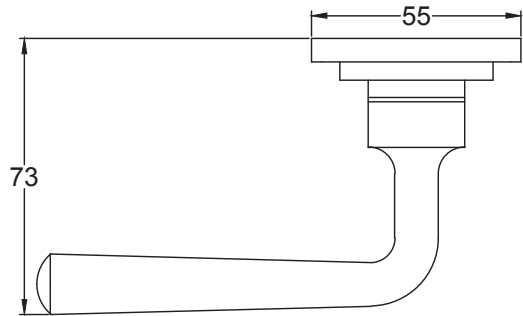

8 x SS Dome Head Slotted Wood Screws