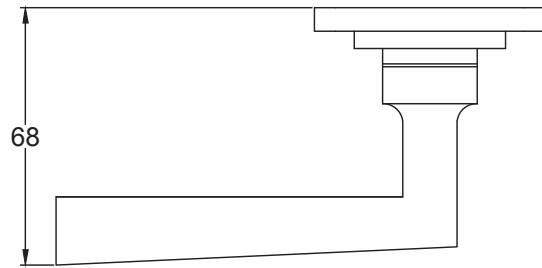

# Index

Arundel Round	2
Arundel Square	3
Curl Round	4
Curl Square	5
Cotswold Round	6
Cotswold Square	7
Padstow Round	8
Padstow Square	9

6 x SS Dome Head Slotted Wood Screws 

Web: [www.suffolkatchcompany.co.uk](http://www.suffolkatchcompany.co.uk)  
 Email: [info@suffolkatchcompany.co.uk](mailto:info@suffolkatchcompany.co.uk)  
 Tel: 01787 277277