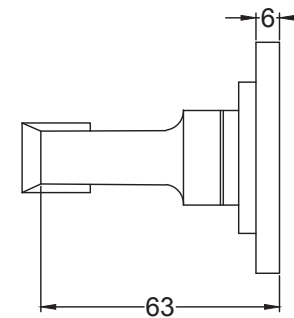

# Index

Arundel Round	2
Arundel Square	3
Curl Round	4
Curl Square	5
Cotswold Round	6
Cotswold Square	7
Padstow Round	8
Padstow Square	9

6 x SS Dome Head Slotted Wood Screws 

Web: [www.suffolkatchcompany.co.uk](http://www.suffolkatchcompany.co.uk)  
 Email: [info@suffolkatchcompany.co.uk](mailto:info@suffolkatchcompany.co.uk)  
 Tel: 01787 277277