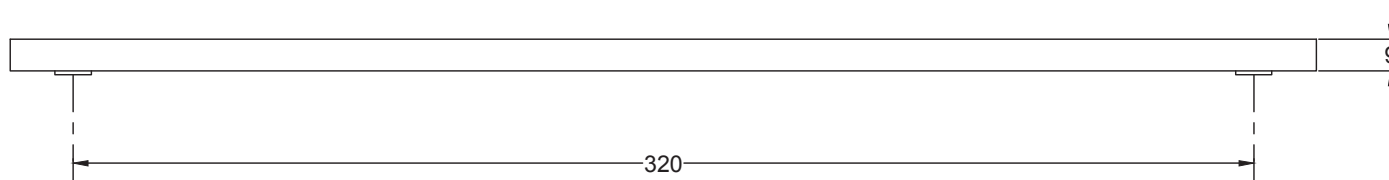

1. 8 x 3" Letter Plate Dimensions
2. 10 x 3" Letter Plate Dimensions
3. 12 x 4" Letter Plate Dimensions
4. 13 x 3" Letter Plate Dimensions
5. 14 x 5" Letter Plate Dimensions
6. 16 x 5" Letter Plate Dimensions

UK-V850-203 8 x 3"

UK-V850-254 10 x 3"

UK-V850-305 12 x 4"

UK-V850-330 13 x 3"

Colour matched screw cap x 2

Threaded screw cap washer x 2

Through door bolt M6 x 2

Allen key

UK-V850-356 14 x 5"

Colour matched screw cap x 2

Threaded screw cap washer x 2

Through door bolt M6 x 2

Allen key

UK-V850-406 16 x 5"