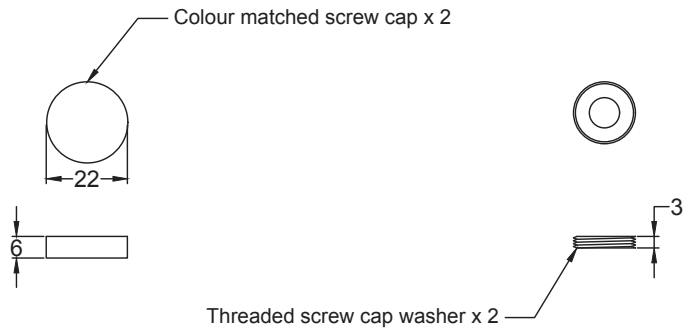

1. 8 x 3" Letter Plate Dimensions
2. 10 x 3" Letter Plate Dimensions
3. 12 x 4" Letter Plate Dimensions
4. 13 x 3" Letter Plate Dimensions
5. 14 x 5" Letter Plate Dimensions
6. 16 x 5" Letter Plate Dimensions

UK-V850-203 8 x 3"

UK-V850-254 10 x 3"

UK-V850-305 12 x 4"

UK-V850-330 13 x 3"

Colour matched screw cap x 2

Threaded screw cap washer x 2

Through door bolt M6 x 2

Allen key

UK-V850-356 14 x 5"

Colour matched screw cap x 2

Threaded screw cap washer x 2

Through door bolt M6 x 2

Allen key

UK-V850-406 16 x 5"