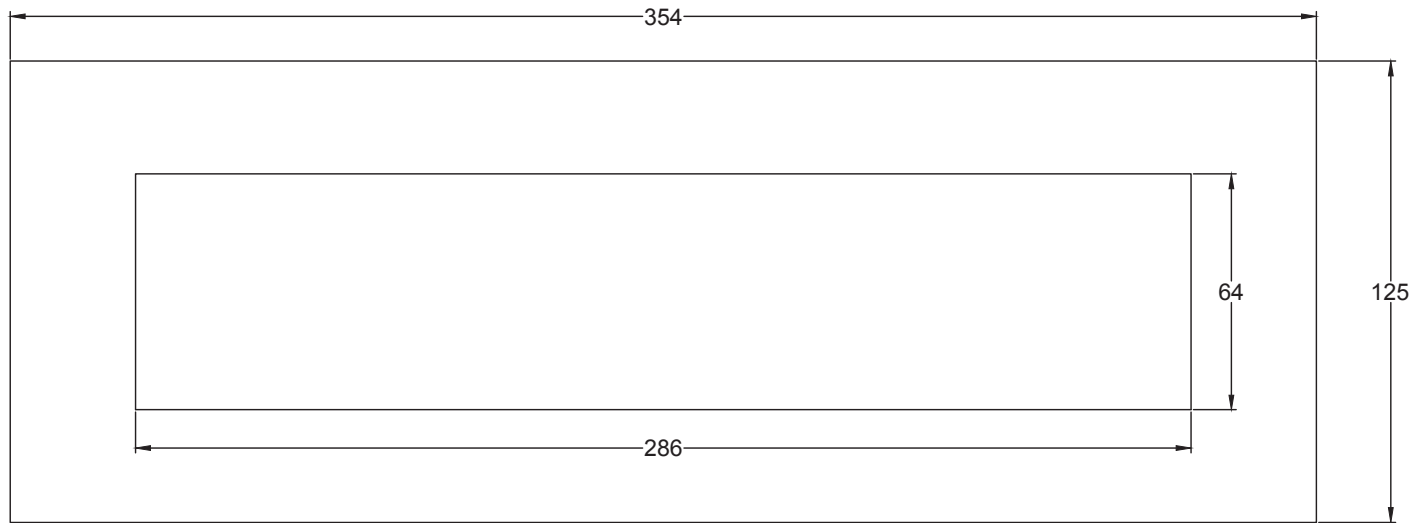

1. 8 x 3" Letter Plate Dimensions
2. 10 x 3" Letter Plate Dimensions
3. 12 x 4" Letter Plate Dimensions
4. 13 x 3" Letter Plate Dimensions
5. 14 x 5" Letter Plate Dimensions
6. 16 x 5" Letter Plate Dimensions

UK-V850-203 8 x 3"

UK-V850-254 10 x 3"

UK-V850-305 12 x 4"

UK-V850-330 13 x 3"

Colour matched screw cap x 2

Threaded screw cap washer x 2

Through door bolt M6 x 2

Allen key

UK-V850-356 14 x 5"

Colour matched screw cap x 2

Threaded screw cap washer x 2

Through door bolt M6 x 2

Allen key

UK-V850-406 16 x 5"