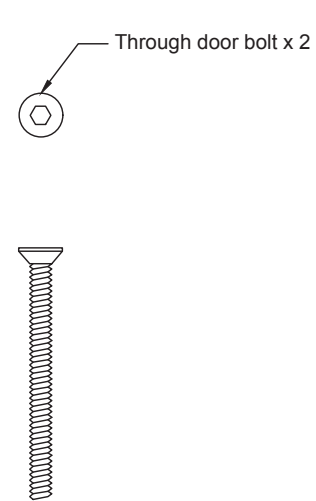

1. 8 x 3" Letter Plate Dimensions
2. 10 x 3" Letter Plate Dimensions
3. 12 x 4" Letter Plate Dimensions
4. 13 x 3" Letter Plate Dimensions
5. 14 x 5" Letter Plate Dimensions
6. 16 x 5" Letter Plate Dimensions

UK-V850-203 8 x 3"

UK-V850-254 10 x 3"

UK-V850-305 12 x 4"

UK-V850-330 13 x 3"

Colour matched screw cap x 2

Threaded screw cap washer x 2

Through door bolt M6 x 2

Allen key

UK-V850-356 14 x 5"

Colour matched screw cap x 2

Threaded screw cap washer x 2

Through door bolt M6 x 2

Allen key

UK-V850-406 16 x 5"