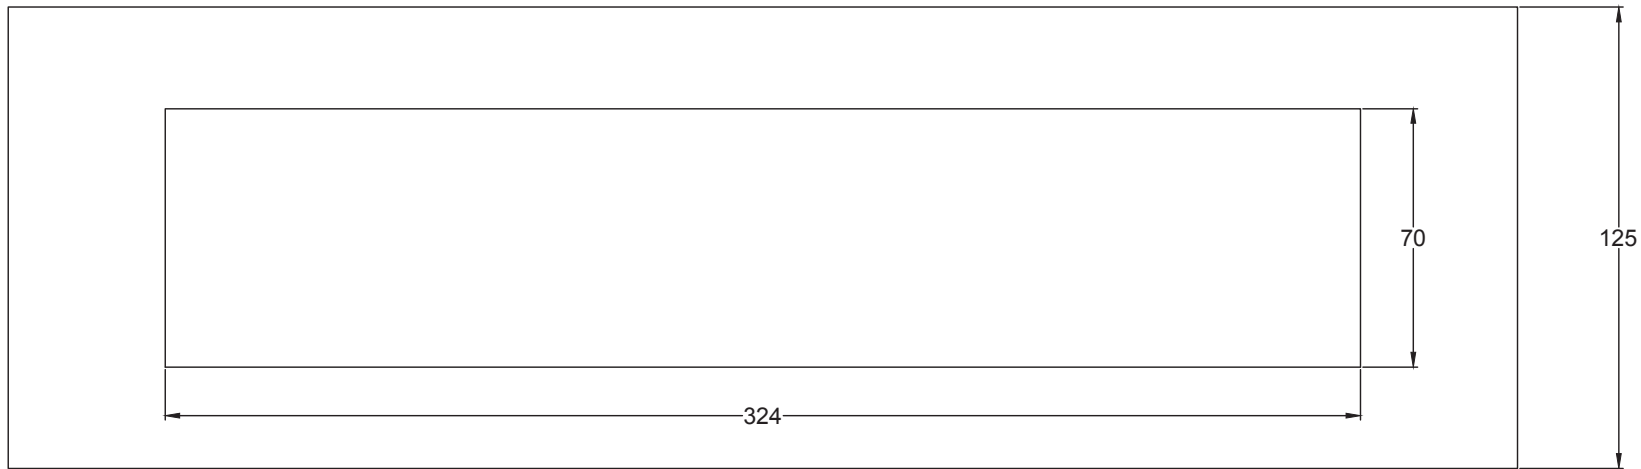

1. 8 x 3" Letter Plate Dimensions
2. 10 x 3" Letter Plate Dimensions
3. 12 x 4" Letter Plate Dimensions
4. 13 x 3" Letter Plate Dimensions
5. 14 x 5" Letter Plate Dimensions
6. 16 x 5" Letter Plate Dimensions

UK-V850-356 14 x 5"

Colour matched screw cap x 2

Threaded screw cap washer x 2

Through door bolt M6 x 2

Allen key

UK-V850-406 16 x 5"