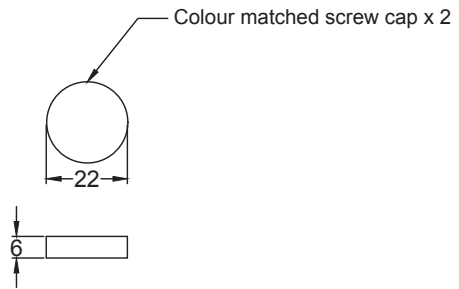

1. 8 x 3" Letter Plate Dimensions
2. 10 x 3" Letter Plate Dimensions
3. 12 x 4" Letter Plate Dimensions
4. 13 x 3" Letter Plate Dimensions
5. 14 x 5" Letter Plate Dimensions
6. 16 x 5" Letter Plate Dimensions

UK-V850-203 8 x 3"

UK-V850-254 10 x 3"

UK-V850-305 12 x 4"

UK-V850-330 13 x 3"

Colour matched screw cap x 2

Threaded screw cap washer x 2

Through door bolt M6 x 2

Allen key

UK-V850-356 14 x 5"

Colour matched screw cap x 2

Threaded screw cap washer x 2

Through door bolt M6 x 2

Allen key

UK-V850-406 16 x 5"