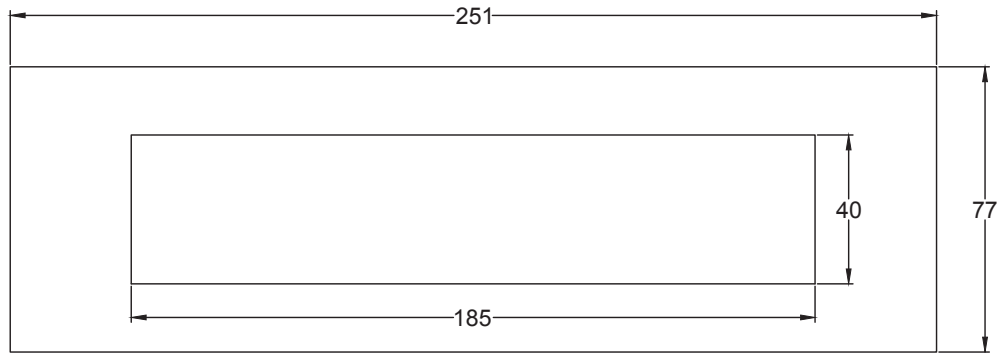

1. 8 x 3" Letter Plate Dimensions
2. 10 x 3" Letter Plate Dimensions
3. 12 x 4" Letter Plate Dimensions
4. 13 x 3" Letter Plate Dimensions
5. 14 x 5" Letter Plate Dimensions
6. 16 x 5" Letter Plate Dimensions

UK-V850-203 8 x 3"

UK-V850-254 10 x 3"

UK-V850-305 12 x 4"

UK-V850-330 13 x 3"

Colour matched screw cap x 2

Threaded screw cap washer x 2

Through door bolt M6 x 2

Allen key

UK-V850-356 14 x 5"

Colour matched screw cap x 2

Threaded screw cap washer x 2

Through door bolt M6 x 2

Allen key

UK-V850-406 16 x 5"