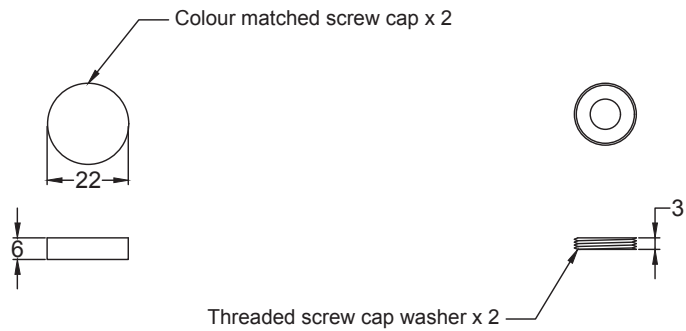

1. 8 x 3" Letter Plate Dimensions
2. 10 x 3" Letter Plate Dimensions
3. 12 x 4" Letter Plate Dimensions
4. 13 x 3" Letter Plate Dimensions
5. 14 x 5" Letter Plate Dimensions
6. 16 x 5" Letter Plate Dimensions

UK-V850-203 8 x 3"

UK-V850-254 10 x 3"

UK-V850-305 12 x 4"

UK-V850-330 13 x 3"

Colour matched screw cap x 2

Threaded screw cap washer x 2

Through door bolt M6 x 2

Allen key

UK-V850-356 14 x 5"

Colour matched screw cap x 2

Threaded screw cap washer x 2

Through door bolt M6 x 2

Allen key

UK-V850-406 16 x 5"