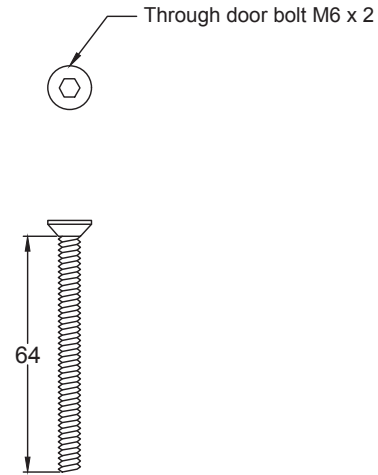

1. 8 x 3" Letter Plate Dimensions
2. 10 x 3" Letter Plate Dimensions
3. 12 x 4" Letter Plate Dimensions
4. 13 x 3" Letter Plate Dimensions
5. 14 x 5" Letter Plate Dimensions
6. 16 x 5" Letter Plate Dimensions

UK-V850-203 8 x 3"

UK-V850-254 10 x 3"

UK-V850-305 12 x 4"

UK-V850-330 13 x 3"

Colour matched screw cap x 2

Threaded screw cap washer x 2

Through door bolt M6 x 2

Allen key

UK-V850-356 14 x 5"

Colour matched screw cap x 2

Threaded screw cap washer x 2

Through door bolt M6 x 2

Allen key

UK-V850-406 16 x 5"