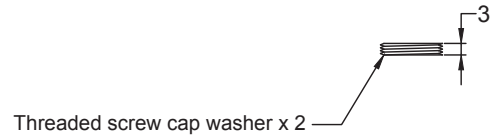

1. 8 x 3" Letter Plate Dimensions
2. 10 x 3" Letter Plate Dimensions
3. 12 x 4" Letter Plate Dimensions
4. 13 x 3" Letter Plate Dimensions
5. 14 x 5" Letter Plate Dimensions
6. 16 x 5" Letter Plate Dimensions

UK-V850-203 8 x 3"

UK-V850-254 10 x 3"

UK-V850-305 12 x 4"

UK-V850-330 13 x 3"

Colour matched screw cap x 2

Threaded screw cap washer x 2

Through door bolt M6 x 2

Allen key

UK-V850-356 14 x 5"

Colour matched screw cap x 2

Threaded screw cap washer x 2

Through door bolt M6 x 2

Allen key

UK-V850-406 16 x 5"