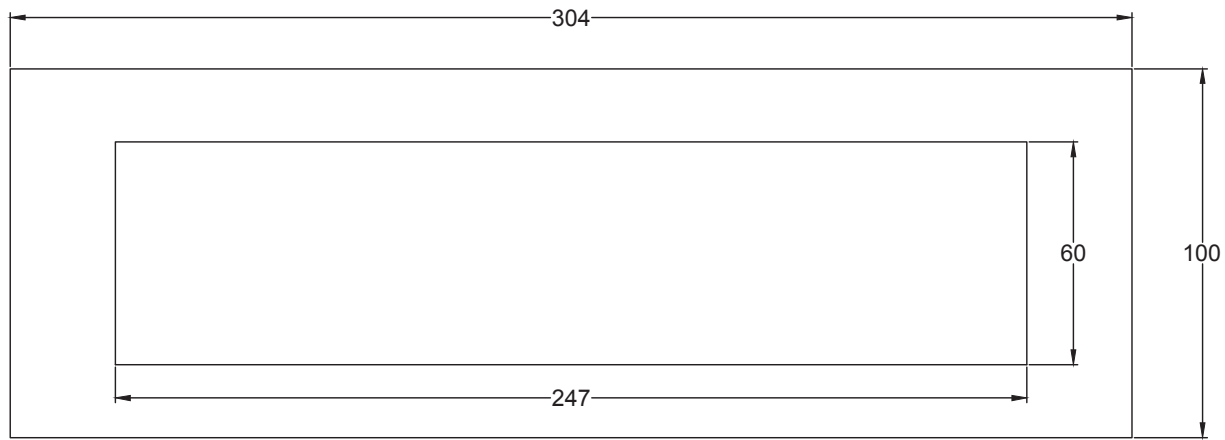

1. 8 x 3" Letter Plate Dimensions
2. 10 x 3" Letter Plate Dimensions
3. 12 x 4" Letter Plate Dimensions
4. 13 x 3" Letter Plate Dimensions
5. 14 x 5" Letter Plate Dimensions
6. 16 x 5" Letter Plate Dimensions

UK-V850-203 8 x 3"

UK-V850-254 10 x 3"

UK-V850-305 12 x 4"

UK-V850-330 13 x 3"

Colour matched screw cap x 2

Threaded screw cap washer x 2

Through door bolt M6 x 2

Allen key

UK-V850-356 14 x 5"

Colour matched screw cap x 2

Threaded screw cap washer x 2

Through door bolt M6 x 2

Allen key

UK-V850-406 16 x 5"