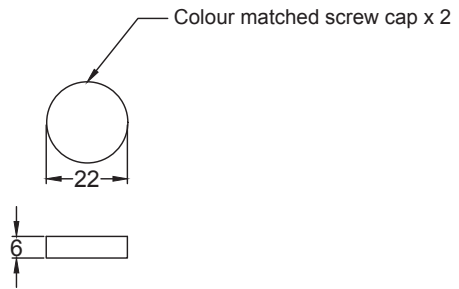

1. 8 x 3" Letter Plate Dimensions
2. 10 x 3" Letter Plate Dimensions
3. 12 x 4" Letter Plate Dimensions
4. 13 x 3" Letter Plate Dimensions
5. 14 x 5" Letter Plate Dimensions
6. 16 x 5" Letter Plate Dimensions

UK-V850-203 8 x 3"

UK-V850-254 10 x 3"

UK-V850-305 12 x 4"

UK-V850-330 13 x 3"

Colour matched screw cap x 2

Threaded screw cap washer x 2

Through door bolt M6 x 2

Allen key

UK-V850-356 14 x 5"

Colour matched screw cap x 2

Threaded screw cap washer x 2

Through door bolt M6 x 2

Allen key

UK-V850-406 16 x 5"