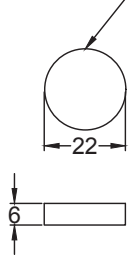

1. 8 x 3" Letter Plate Dimensions
2. 10 x 3" Letter Plate Dimensions
3. 12 x 4" Letter Plate Dimensions
4. 13 x 3" Letter Plate Dimensions
5. 14 x 5" Letter Plate Dimensions
6. 16 x 5" Letter Plate Dimensions

UK-V850-203 8 x 3"

UK-V850-254 10 x 3"

UK-V850-305 12 x 4"

UK-V850-330 13 x 3"

Colour matched screw cap x 2

Threaded screw cap washer x 2

Through door bolt M6 x 2

Allen key

UK-V850-356 14 x 5"

Colour matched screw cap x 2

Threaded screw cap washer x 2

Through door bolt M6 x 2

Allen key

UK-V850-406 16 x 5"