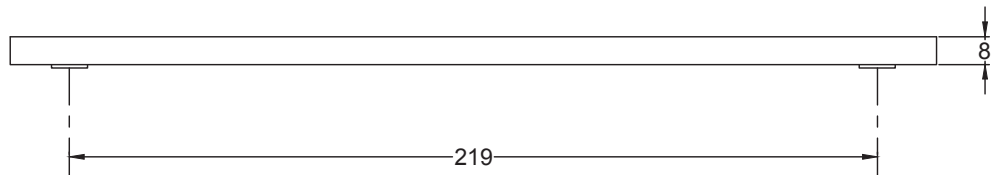

1. 8 x 3" Letter Plate Dimensions
2. 10 x 3" Letter Plate Dimensions
3. 12 x 4" Letter Plate Dimensions
4. 13 x 3" Letter Plate Dimensions
5. 14 x 5" Letter Plate Dimensions
6. 16 x 5" Letter Plate Dimensions

UK-V850-203 8 x 3"

UK-V850-254 10 x 3"

UK-V850-305 12 x 4"

UK-V850-330 13 x 3"

Colour matched screw cap x 2

Threaded screw cap washer x 2

Through door bolt M6 x 2

Allen key

UK-V850-356 14 x 5"

Colour matched screw cap x 2

Threaded screw cap washer x 2

Through door bolt M6 x 2

Allen key

UK-V850-406 16 x 5"