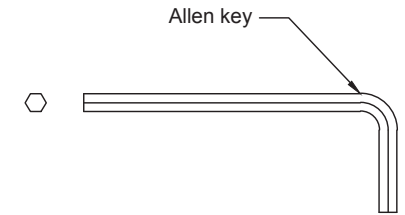

1. 8 x 3" Letter Plate Dimensions
2. 10 x 3" Letter Plate Dimensions
3. 12 x 4" Letter Plate Dimensions
4. 13 x 3" Letter Plate Dimensions
5. 14 x 5" Letter Plate Dimensions
6. 16 x 5" Letter Plate Dimensions

UK-V850-203 8 x 3"

UK-V850-254 10 x 3"

UK-V850-305 12 x 4"

UK-V850-330 13 x 3"

Colour matched screw cap x 2

Threaded screw cap washer x 2

Through door bolt M6 x 2

Allen key

UK-V850-356 14 x 5"

Colour matched screw cap x 2

Threaded screw cap washer x 2

Through door bolt M6 x 2

Allen key

UK-V850-406 16 x 5"