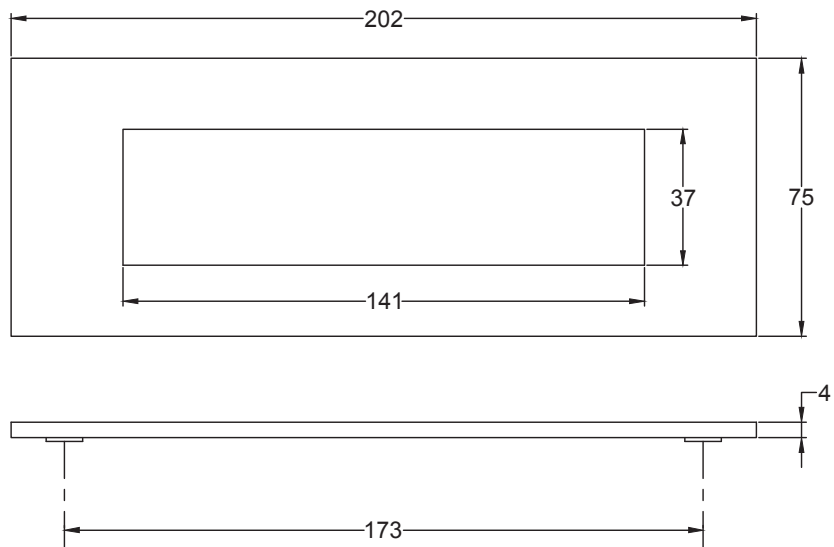

1. 8 x 3" Letter Plate Dimensions
2. 10 x 3" Letter Plate Dimensions
3. 12 x 4" Letter Plate Dimensions
4. 13 x 3" Letter Plate Dimensions
5. 14 x 5" Letter Plate Dimensions
6. 16 x 5" Letter Plate Dimensions

UK-V850-203 8 x 3"

UK-V850-254 10 x 3"

UK-V850-305 12 x 4"

UK-V850-330 13 x 3"

Colour matched screw cap x 2

Threaded screw cap washer x 2

Through door bolt M6 x 2

Allen key

UK-V850-356 14 x 5"

Colour matched screw cap x 2

Threaded screw cap washer x 2

Through door bolt M6 x 2

Allen key

UK-V850-406 16 x 5"