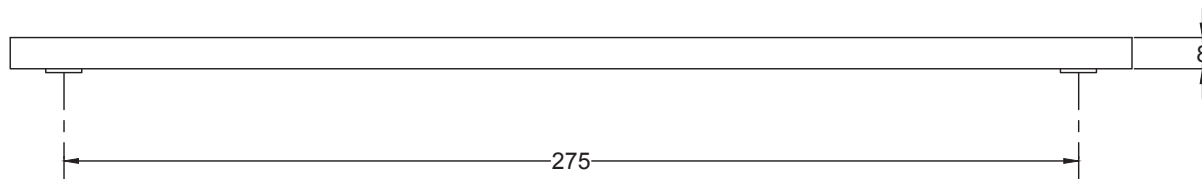

1. 8 x 3" Letter Plate Dimensions
2. 10 x 3" Letter Plate Dimensions
3. 12 x 4" Letter Plate Dimensions
4. 13 x 3" Letter Plate Dimensions
5. 14 x 5" Letter Plate Dimensions
6. 16 x 5" Letter Plate Dimensions

UK-V850-203 8 x 3"

UK-V850-254 10 x 3"

UK-V850-305 12 x 4"

UK-V850-330 13 x 3"

Colour matched screw cap x 2

Threaded screw cap washer x 2

Through door bolt M6 x 2

Allen key

UK-V850-356 14 x 5"

Colour matched screw cap x 2

Threaded screw cap washer x 2

Through door bolt M6 x 2

Allen key

UK-V850-406 16 x 5"