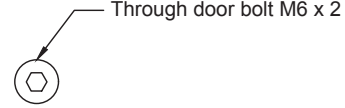

1. 8 x 3" Letter Plate Dimensions
2. 10 x 3" Letter Plate Dimensions
3. 12 x 4" Letter Plate Dimensions
4. 13 x 3" Letter Plate Dimensions
5. 14 x 5" Letter Plate Dimensions
6. 16 x 5" Letter Plate Dimensions

UK-V850-203 8 x 3"

UK-V850-254 10 x 3"

UK-V850-305 12 x 4"

UK-V850-330 13 x 3"

Colour matched screw cap x 2

Threaded screw cap washer x 2

Through door bolt M6 x 2

Allen key

UK-V850-356 14 x 5"

Colour matched screw cap x 2

Threaded screw cap washer x 2

Through door bolt M6 x 2

Allen key

UK-V850-406 16 x 5"