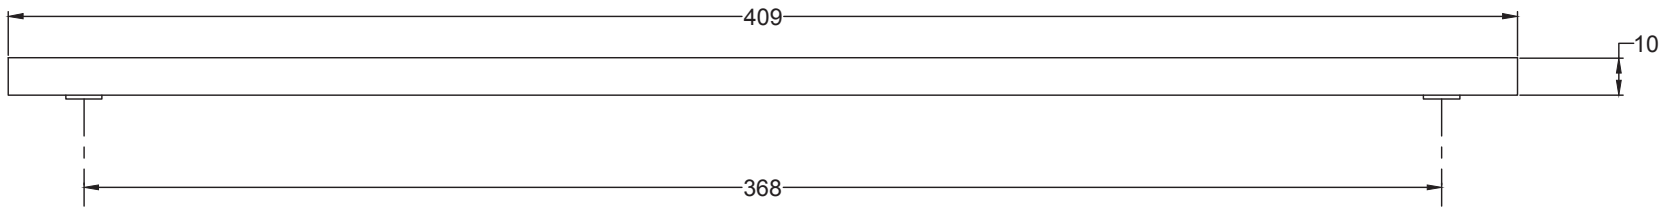

1. 8 x 3" Letter Plate Dimensions
2. 10 x 3" Letter Plate Dimensions
3. 12 x 4" Letter Plate Dimensions
4. 13 x 3" Letter Plate Dimensions
5. 14 x 5" Letter Plate Dimensions
6. 16 x 5" Letter Plate Dimensions

UK-V850-203 8 x 3"

UK-V850-254 10 x 3"

UK-V850-305 12 x 4"

UK-V850-330 13 x 3"

Colour matched screw cap x 2

Threaded screw cap washer x 2

Through door bolt M6 x 2

Allen key

UK-V850-356 14 x 5"

Colour matched screw cap x 2

Threaded screw cap washer x 2

Through door bolt M6 x 2

Allen key

UK-V850-406 16 x 5"