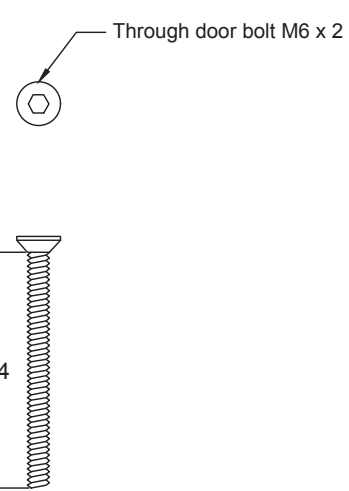

1. 8 x 3" Letter Plate Dimensions
2. 10 x 3" Letter Plate Dimensions
3. 12 x 4" Letter Plate Dimensions
4. 13 x 3" Letter Plate Dimensions
5. 14 x 5" Letter Plate Dimensions
6. 16 x 5" Letter Plate Dimensions

UK-V850-203 8 x 3"

UK-V850-254 10 x 3"

UK-V850-305 12 x 4"

UK-V850-330 13 x 3"

Colour matched screw cap x 2

Threaded screw cap washer x 2

Through door bolt M6 x 2

Allen key

UK-V850-356 14 x 5"

Colour matched screw cap x 2

Threaded screw cap washer x 2

Through door bolt M6 x 2

Allen key

UK-V850-406 16 x 5"