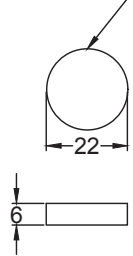

1. 8 x 3" Letter Plate Dimensions
2. 10 x 3" Letter Plate Dimensions
3. 12 x 4" Letter Plate Dimensions
4. 13 x 3" Letter Plate Dimensions
5. 14 x 5" Letter Plate Dimensions
6. 16 x 5" Letter Plate Dimensions

UK-V850-203 8 x 3"

UK-V850-254 10 x 3"

UK-V850-305 12 x 4"

UK-V850-330 13 x 3"

Colour matched screw cap x 2

Threaded screw cap washer x 2

Through door bolt M6 x 2

Allen key

UK-V850-356 14 x 5"

Colour matched screw cap x 2

Threaded screw cap washer x 2

Through door bolt M6 x 2

Allen key

UK-V850-406 16 x 5"