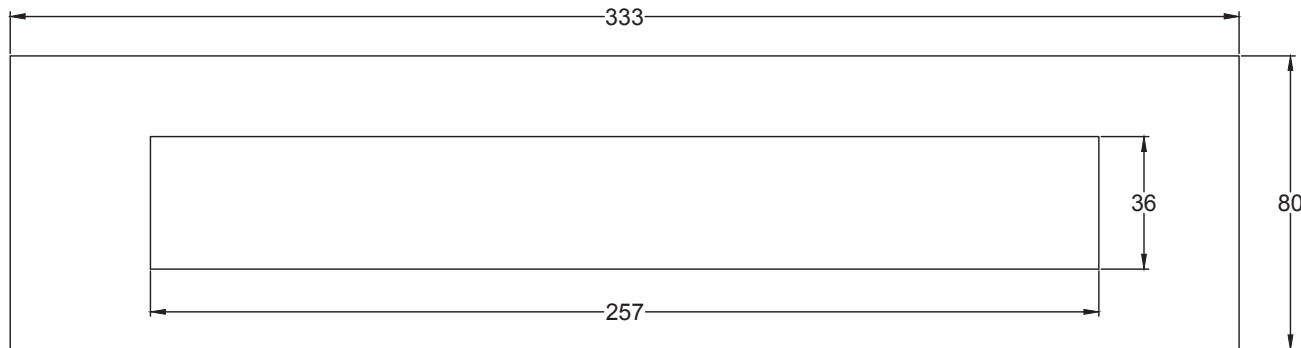

1. 8 x 3" Letter Plate Dimensions
2. 10 x 3" Letter Plate Dimensions
3. 12 x 4" Letter Plate Dimensions
4. 13 x 3" Letter Plate Dimensions
5. 14 x 5" Letter Plate Dimensions
6. 16 x 5" Letter Plate Dimensions

UK-V850-203 8 x 3"

UK-V850-254 10 x 3"

UK-V850-305 12 x 4"

UK-V850-330 13 x 3"

Colour matched screw cap x 2

Threaded screw cap washer x 2

Through door bolt M6 x 2

Allen key

UK-V850-356 14 x 5"

Colour matched screw cap x 2

Threaded screw cap washer x 2

Through door bolt M6 x 2

Allen key

UK-V850-406 16 x 5"