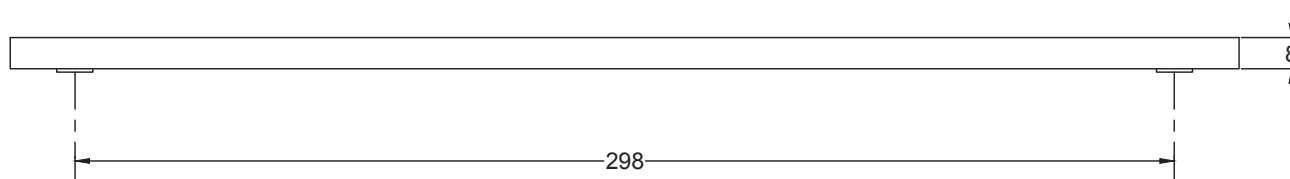

1. 8 x 3" Letter Plate Dimensions
2. 10 x 3" Letter Plate Dimensions
3. 12 x 4" Letter Plate Dimensions
4. 13 x 3" Letter Plate Dimensions
5. 14 x 5" Letter Plate Dimensions
6. 16 x 5" Letter Plate Dimensions

UK-V850-203 8 x 3"

UK-V850-254 10 x 3"

UK-V850-305 12 x 4"

UK-V850-330 13 x 3"

Colour matched screw cap x 2

Threaded screw cap washer x 2

Through door bolt M6 x 2

Allen key

UK-V850-356 14 x 5"

Colour matched screw cap x 2

Threaded screw cap washer x 2

Through door bolt M6 x 2

Allen key

UK-V850-406 16 x 5"