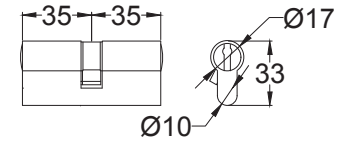

Back to Index

Euro UK-KEN6848

Back to Index

3 Lever Sash Lock

Tubular Latch

Euro Lock Cylinder

Bathroom Sash Lock

Euro Sash Body