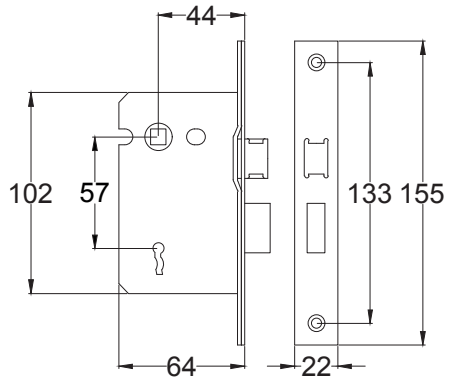

Index

1. Lever Latch Handle
2. Lever Lock Handle
3. Lever Bathroom Handle
4. Lever Euro Handle
5. Component Parts

Back to Index

Lever Latch KEN6810

Back to Index

Lever Lock KEN6800

Back to Index

Bathroom UK-KEN6830

Back to Index

Euro UK-KEN6848

Back to Index

3 Lever Sash Lock

Tubular Latch

Euro Lock Cylinder

Bathroom Sash Lock

Euro Sash Body

5 Lever Sash Lock