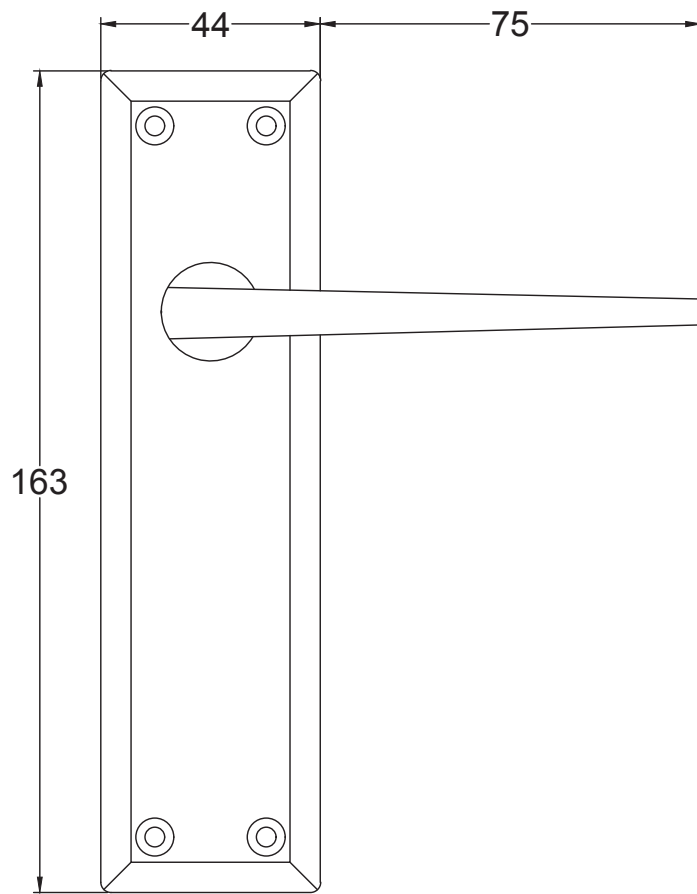

Index

1. Lever Latch Handle
2. Lever Lock Handle
3. Lever Bathroom Handle
4. Lever Euro Handle
5. Component Parts

Back to Index

Lever Latch KEN6810

Back to Index

Lever Lock KEN6800

Back to Index

Bathroom UK-KEN6830

Back to Index

Euro UK-KEN6848

Back to Index

3 Lever Sash Lock

Tubular Latch

Euro Lock Cylinder

Bathroom Sash Lock

Euro Sash Body

5 Lever Sash Lock