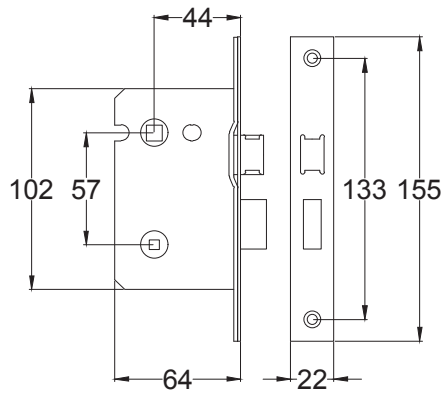

Index

1. Lever Latch Handle
2. Lever Lock Handle
3. Lever Bathroom Handle
4. Lever Euro Handle
5. Component Parts

Back to Index

Lever Latch KEN6810

Back to Index

Lever Lock KEN6800

Back to Index

Bathroom UK-KEN6830

Back to Index

Euro UK-KEN6848

Back to Index

3 Lever Sash Lock

Tubular Latch

Euro Lock Cylinder

Bathroom Sash Lock

Euro Sash Body