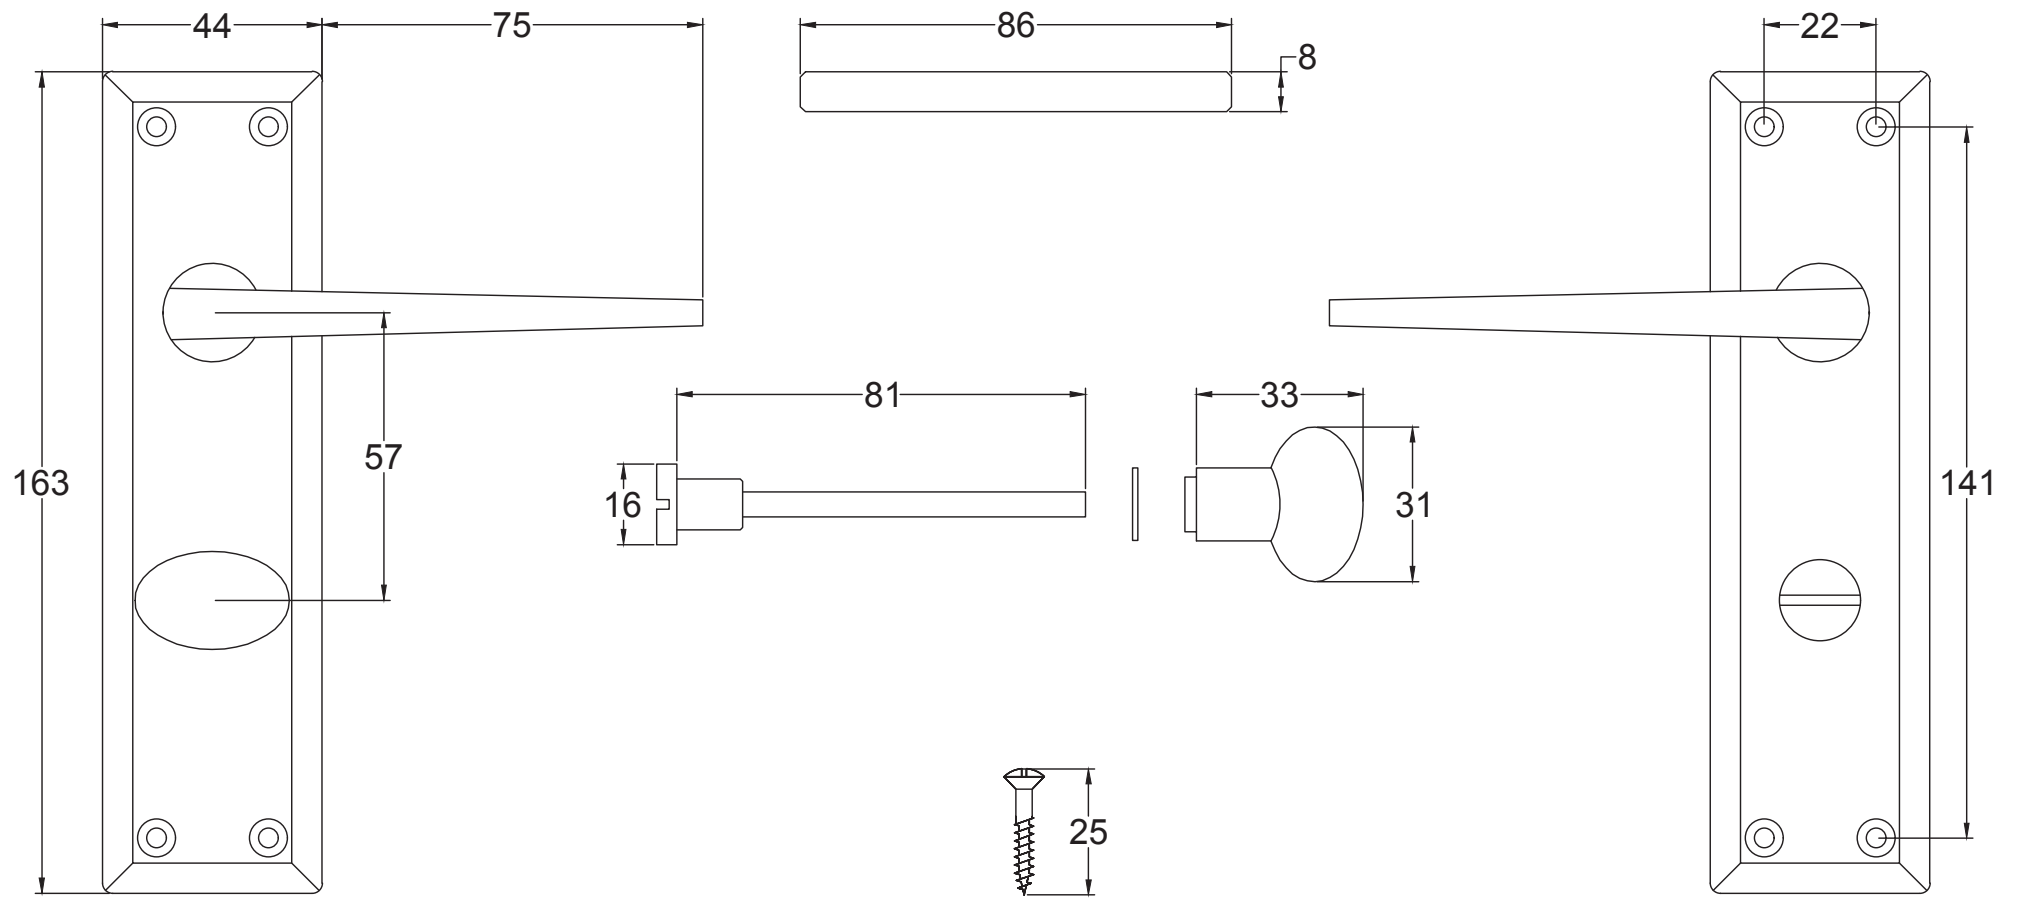

Index

1. Lever Latch Handle
2. Lever Lock Handle
3. Lever Bathroom Handle
4. Lever Euro Handle
5. Component Parts

Back to Index

Lever Latch KEN6810

Back to Index

Lever Lock KEN6800

Back to Index

Bathroom UK-KEN6830

Back to Index

Euro UK-KEN6848

Back to Index

3 Lever Sash Lock

Tubular Latch

Euro Lock Cylinder

Bathroom Sash Lock

Euro Sash Body

5 Lever Sash Lock