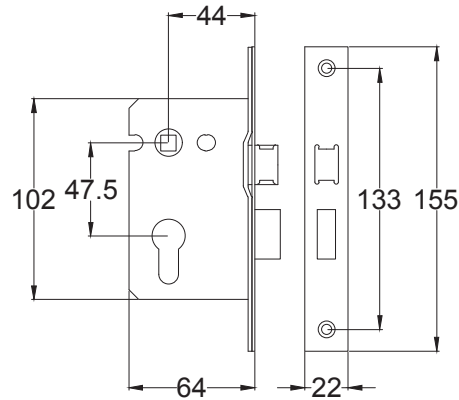

Index

1. Lever Latch Handle
2. Lever Lock Handle
3. Lever Bathroom Handle
4. Lever Euro Handle
5. Component Parts

Back to Index

Lever Latch KEN6810

Back to Index

Lever Lock KEN6800

Back to Index

Bathroom UK-KEN6830

Back to Index

Euro UK-KEN6848

Back to Index

3 Lever Sash Lock

Tubular Latch

Euro Lock Cylinder

Bathroom Sash Lock

Euro Sash Body