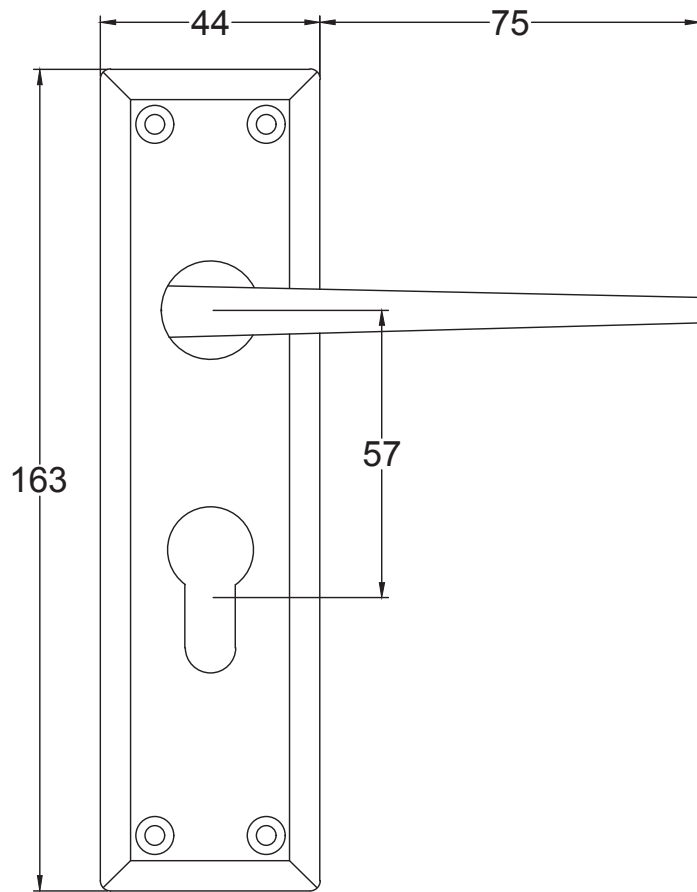

Index

1. Lever Latch Handle
2. Lever Lock Handle
3. Lever Bathroom Handle
4. Lever Euro Handle
5. Component Parts

Back to Index

Lever Latch KEN6810

Back to Index

Lever Lock KEN6800

Back to Index

Bathroom UK-KEN6830

Back to Index

Euro UK-KEN6848

Back to Index

3 Lever Sash Lock

Tubular Latch

Euro Lock Cylinder

Bathroom Sash Lock

Euro Sash Body

5 Lever Sash Lock