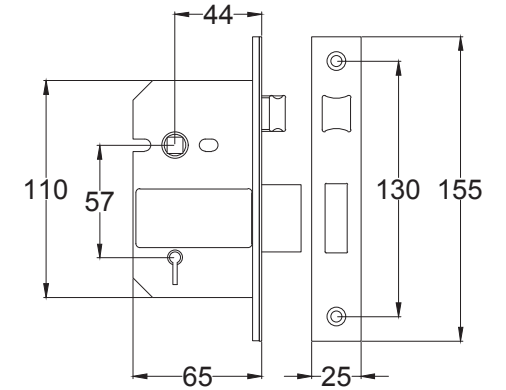

Index

1. Lever Latch Handle
2. Lever Lock Handle
3. Lever Bathroom Handle
4. Lever Euro Handle
5. Component Parts

Back to Index

Lever Latch KEN6810

Back to Index

Lever Lock KEN6800

Back to Index

Bathroom UK-KEN6830

Back to Index

Euro UK-KEN6848

Back to Index

3 Lever Sash Lock

Tubular Latch

Euro Lock Cylinder

Bathroom Sash Lock

Euro Sash Body