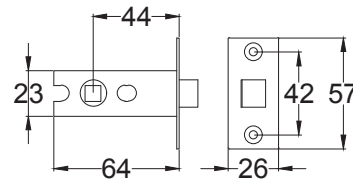

Back to Index

Euro UK-KEN6848

Back to Index

3 Lever Sash Lock

Tubular Latch

Euro Lock Cylinder

Bathroom Sash Lock

Euro Sash Body