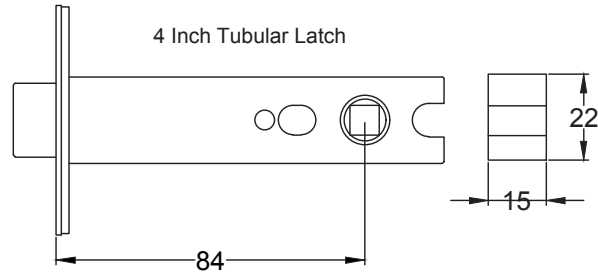

UK-V980

Suffolk Latch Co
suffolklatchcompany.co.uk

4 x 19mm Wood
Screws

UK-BT15