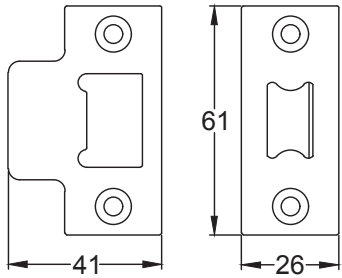

UK-V980

Suffolk Latch Co
suffolklatchcompany.co.uk

4 x 19mm Wood
Screws

UK-BT15