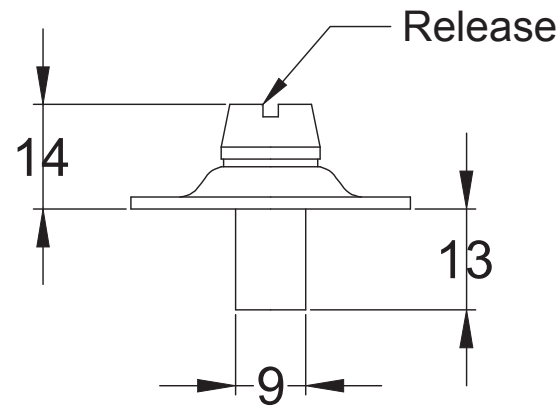

UK-V980

Suffolk Latch Co
suffolklatchcompany.co.uk

4 x 19mm Wood
Screws

UK-BT15