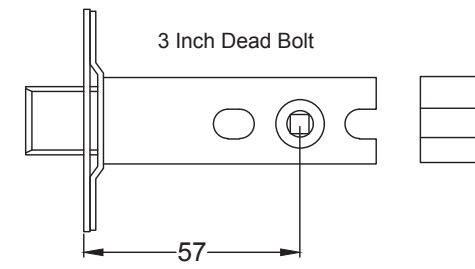

UK-V980

Suffolk Latch Co
suffolklatchcompany.co.uk

4 x 19mm Wood
Screws

UK-BT15