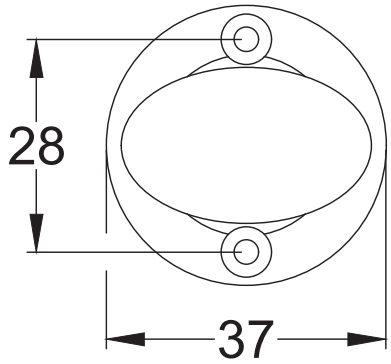

UK-V980

Suffolk Latch Co
suffolklatchcompany.co.uk

4 x 19mm Wood
Screws

UK-BT15