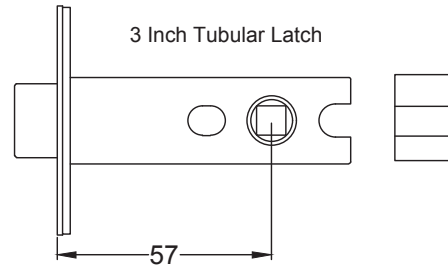

UK-V980

Suffolk Latch Co
suffolklatchcompany.co.uk

4 x 19mm Wood
Screws

UK-BT15