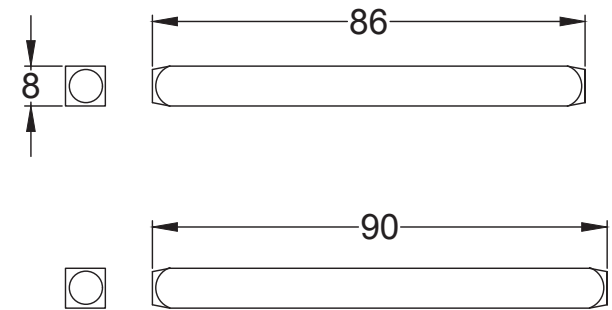

UK-V980

Suffolk Latch Co
suffolklatchcompany.co.uk

4 x 19mm Wood
Screws

UK-BT15