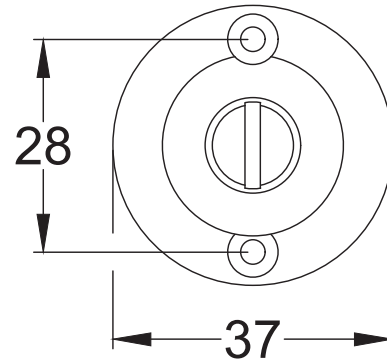

UK-V980

Suffolk Latch Co
suffolklatchcompany.co.uk

4 x 19mm Wood
Screws

UK-BT15