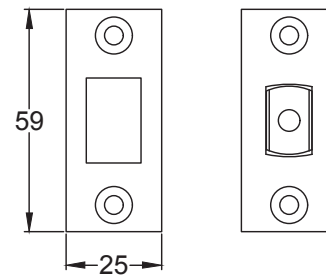

UK-V980

Suffolk Latch Co
suffolklatchcompany.co.uk

4 x 19mm Wood
Screws

UK-BT15