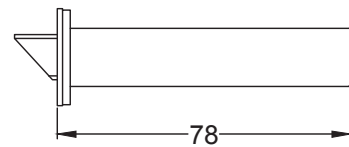

UK-V980

Suffolk Latch Co
suffolklatchcompany.co.uk

4 x 19mm Wood
Screws

UK-BT15