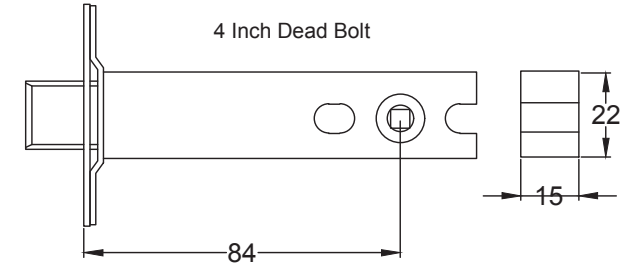

UK-V980

Suffolk Latch Co
suffolklatchcompany.co.uk

4 x 19mm Wood
Screws

UK-BT15