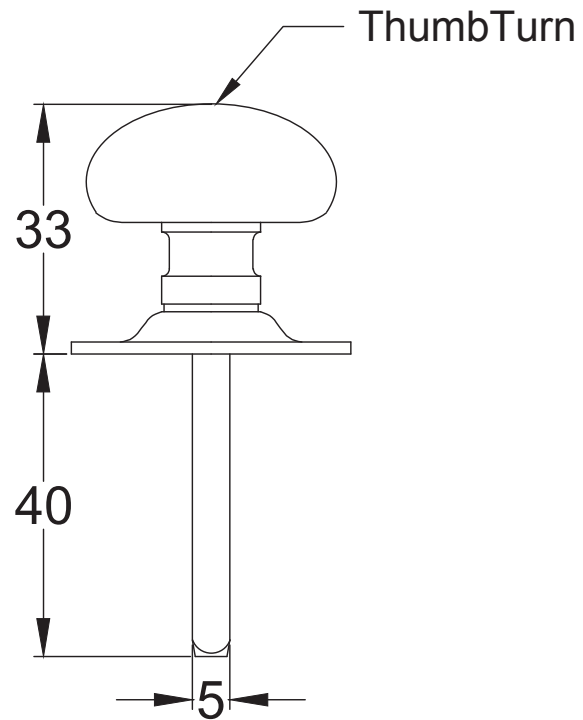

UK-V980

Suffolk Latch Co
suffolklatchcompany.co.uk

4 x 19mm Wood
Screws

UK-BT15