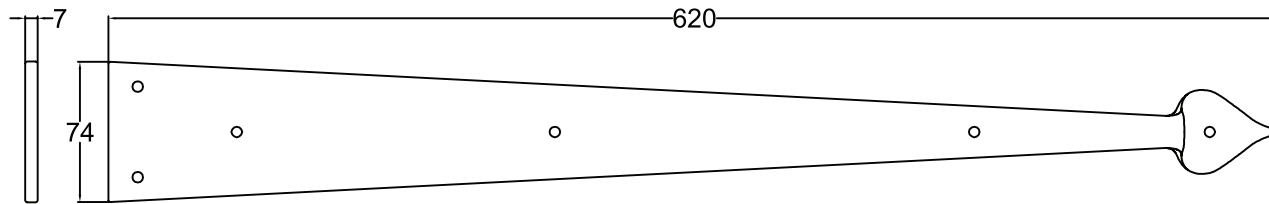

Web: www.suffolklatchcompany.co.uk
Email: info@suffolklatchcompany.co.uk
Tel: 01787 277277

Suffolk Latch Company Ltd
Unit B
Clare
Suffolk
CO10 8QD

Scale: 1:4

SKU: HINA09

Date: 02/07/2015

Drawn By: Carl Benson

Product Name: 24" Arrow End Hinge Front.

Material / Colour: Hand Forged Iron, Black Bees Wax.

Pack Content: 2 x Hinge Fronts, 12 x No8 x 1" Dome Head Slotted Wood Screw