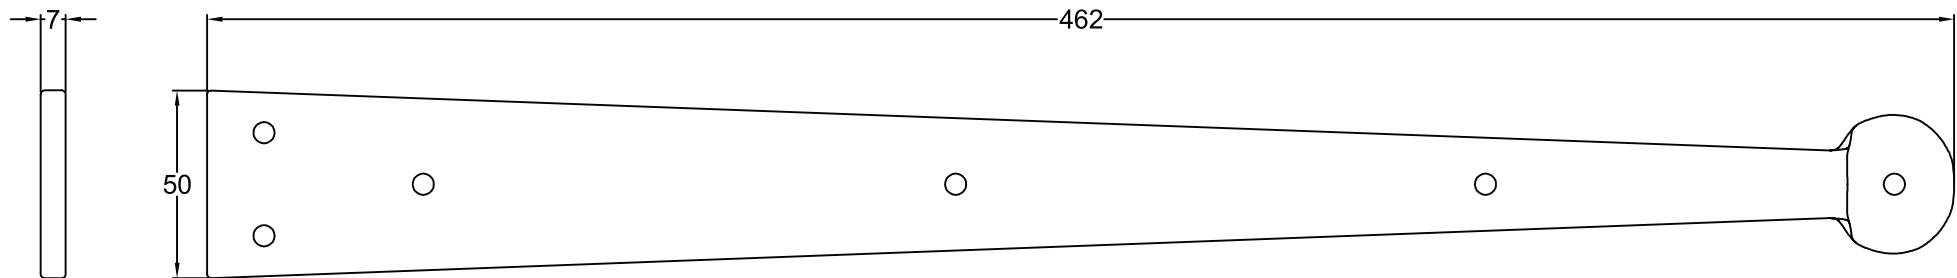

Web: www.suffolklatchcompany.co.uk
Email: info@suffolklatchcompany.co.uk
Tel: 01787 277277

Suffolk Latch Company Ltd
Unit B
Clare
Suffolk
CO10 8QD

Scale: 1:2

SKU: HINP09

Date: 02/07/2015

Drawn By: Carl Benson

Product Name: 18" Penny End Hinge Front.

Material / Colour: Hand Forged Iron, Black Bees Wax.

Pack Content: 2 x Hinge Fronts, 12 x No8 x 1" Dome Head Slotted Wood Screw

Suffolk Latch Co
suffolklatchcompany.co.uk