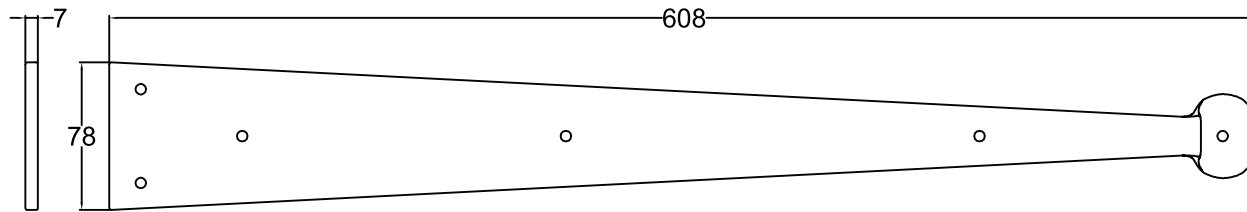

Web: www.suffolklatchcompany.co.uk
Email: info@suffolklatchcompany.co.uk
Tel: 01787 277277

Suffolk Latch Company Ltd
Unit B
Clare
Suffolk
CO10 8QD

Scale: 1:4

SKU: HINP08

Date: 02/07/2015

Drawn By: Carl Benson

Product Name: 24" Penny End Hinge Front.

Material / Colour: Hand Forged Iron, Black Bees Wax.

Pack Content: 2 x Hinge Fronts, 12 x No8 x 1" Dome Head Slotted Wood Screw

Suffolk Latch Co
suffolklatchcompany.co.uk