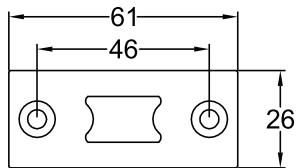

Web: www.suffolklatchcompany.co.uk
Email: info@suffolklatchcompany.co.uk
Tel: 01787 277277

Suffolk Latch Company Ltd
Unit B
Clare
Suffolk
CO10 8QD

Scale: 1:2

SKU: LAL0103

Date: 05/11/2016

Drawn By: Carl Benson

Product Name: Heavy Duty Tubular Latch 4".
Material / Colour: Steel, Chrome and Epoxy Black.

Pack Content: 1 x 4" Tubular Latch, 1 x Striker Plate Chrome, 1 x Striker plate Black, 1 x Splinter Guard, 1 x Cover Plate Chrome, 1 x Cover Plate epoxy Black. 4 x Screws Black, 4 x Screws Chrome.

Suffolk Latch Co
suffolklatchcompany.co.uk