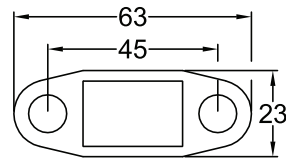

Web: www.suffolklatchcompany.co.uk
Email: info@suffolklatchcompany.co.uk
Tel: 01787 277277

Suffolk Latch Company Ltd
Unit B
Clare
Suffolk
CO10 8QD

Scale: 1:2

SKU: LAL0103

Date: 05/11/2016

Drawn By: Carl Benson

Product Name: Heavy Duty Tubular Latch 4".
Material / Colour: Steel, Chrome and Epoxy Black.

Pack Content: 1 x 4" Tubular Latch, 1 x Striker Plate Chrome, 1 x Striker plate Black, 1 x Splinter Guard, 1 x Cover Plate Chrome, 1 x Cover Plate epoxy Black. 4 x Screws Black, 4 x Screws Chrome.

Suffolk Latch Co
suffolklatchcompany.co.uk