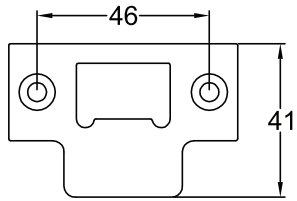

Web: www.suffolklatchcompany.co.uk
Email: info@suffolklatchcompany.co.uk
Tel: 01787 277277

Suffolk Latch Company Ltd
Unit B
Clare
Suffolk
CO10 8QD

Scale: 1:2

SKU: LAL0103

Date: 05/11/2016

Drawn By: Carl Benson

Product Name: Heavy Duty Tubular Latch 4".
Material / Colour: Steel, Chrome and Epoxy Black.

Pack Content: 1 x 4" Tubular Latch, 1 x Striker Plate Chrome, 1 x Striker plate Black, 1 x Splinter Guard, 1 x Cover Plate Chrome, 1 x Cover Plate epoxy Black. 4 x Screws Black, 4 x Screws Chrome.

Suffolk Latch Co
suffolklatchcompany.co.uk