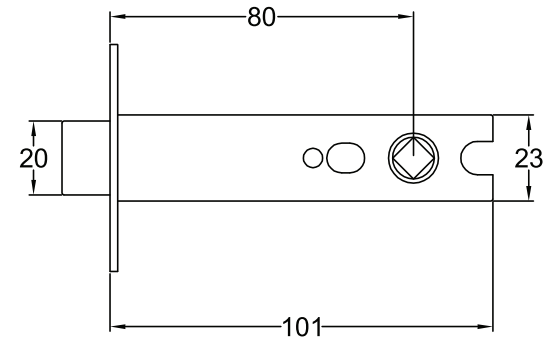

Web: www.suffolklatchcompany.co.uk
Email: info@suffolklatchcompany.co.uk
Tel: 01787 277277

Suffolk Latch Company Ltd
Unit B
Clare
Suffolk
CO10 8QD

Scale: 1:2

SKU: LAL0103

Date: 05/11/2016

Drawn By: Carl Benson

Product Name: Heavy Duty Tubular Latch 4".
Material / Colour: Steel, Chrome and Epoxy Black.

Pack Content: 1 x 4" Tubular Latch, 1 x Striker Plate Chrome, 1 x Striker plate Black, 1 x Splinter Guard, 1 x Cover Plate Chrome, 1 x Cover Plate epoxy Black. 4 x Screws Black, 4 x Screws Chrome.

Suffolk Latch Co
suffolklatchcompany.co.uk