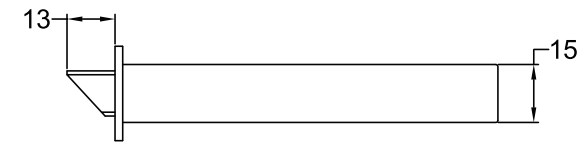

Web: www.suffolklatchcompany.co.uk
Email: info@suffolklatchcompany.co.uk
Tel: 01787 277277

Suffolk Latch Company Ltd
Unit B
Clare
Suffolk
CO10 8QD

Scale: 1:2

SKU: LAL0103

Date: 05/11/2016

Drawn By: Carl Benson

Product Name: Heavy Duty Tubular Latch 4".
Material / Colour: Steel, Chrome and Epoxy Black.

Pack Content: 1 x 4" Tubular Latch, 1 x Striker Plate Chrome, 1 x Striker plate Black, 1 x Splinter Guard, 1 x Cover Plate Chrome, 1 x Cover Plate epoxy Black. 4 x Screws Black, 4 x Screws Chrome.

Suffolk Latch Co
suffolklatchcompany.co.uk