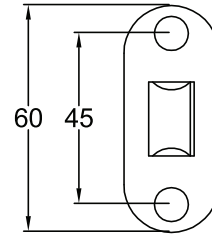

Web: www.suffolklatchcompany.co.uk
Email: info@suffolklatchcompany.co.uk
Tel: 01787 277277

Suffolk Latch Company Ltd
Unit B
Clare
Suffolk
CO10 8QD

Scale: 1:2

SKU: LAL0103

Date: 05/11/2016

Drawn By: Carl Benson

Product Name: Heavy Duty Tubular Latch 4".
Material / Colour: Steel, Chrome and Epoxy Black.

Pack Content: 1 x 4" Tubular Latch, 1 x Striker Plate Chrome, 1 x Striker plate Black, 1 x Splinter Guard, 1 x Cover Plate Chrome, 1 x Cover Plate epoxy Black. 4 x Screws Black, 4 x Screws Chrome.

Suffolk Latch Co
suffolklatchcompany.co.uk