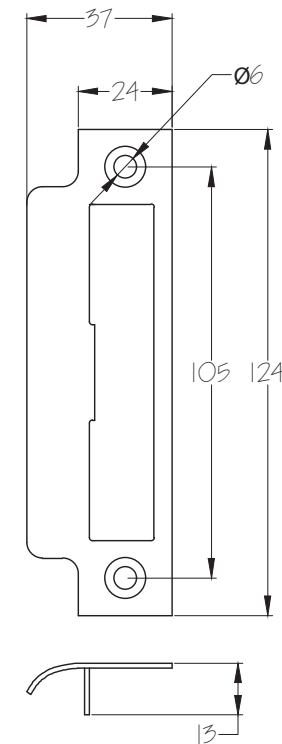

Web: www.suffolklatchcompany.co.uk
Email: info@suffolklatchcompany.co.uk
Tel: 01787 217217

Suffolk Latch Company Ltd
Unit B
Clare
Suffolk
CO10 8QP

Scale: 1:2

SKU: LAL1422-EXB-2.5

Date: 29 / 08 / 2018

Drawn By: Carl Benson

Product Name: Fire Rated Bathroom Lock 2.5 Inch Fire Rated CE1121

Material / Colour: Mild Steel with Black Forend

Pack Content: 1 x Mortice Bathroom Lock, Keeper, Seperate Forend & Matching Screws.

Suffolk Latch Co
suffolklatchcompany.co.uk