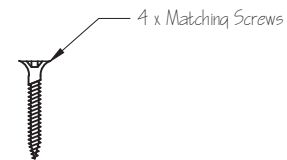

Web: www.suffolklatchcompany.co.uk
Email: info@suffolklatchcompany.co.uk
Tel: 01787 217217

Suffolk Latch Company Ltd
Unit B
Clare
Suffolk
CO10 8QP

Scale: 1:2

SKU: LAL1422-EXB-2.5

Date: 29 / 08 / 2018

Drawn By: Carl Benson

Product Name: Fire Rated Bathroom Lock 2.5 Inch Fire Rated CE1121

Material / Colour: Mild Steel with Black Forend

Pack Content: 1 x Mortice Bathroom Lock, Keeper, Seperate Forend & Matching Screws.

Suffolk Latch Co
suffolklatchcompany.co.uk