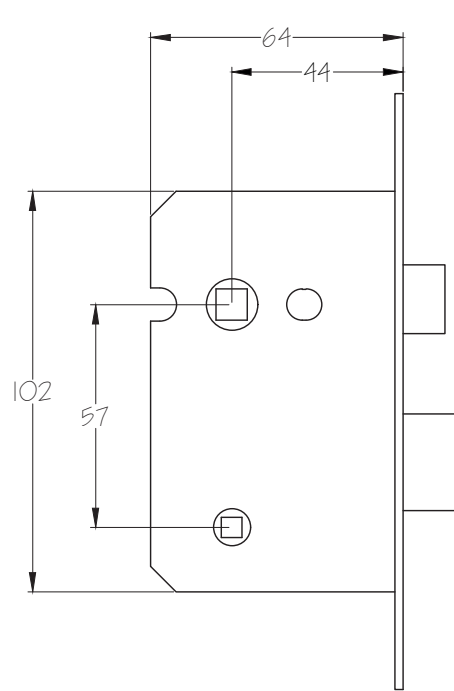

Web: www.suffolklatchcompany.co.uk
Email: info@suffolklatchcompany.co.uk
Tel: 01787 217217

Suffolk Latch Company Ltd
Unit B
Clare
Suffolk
CO10 8QP

Scale: 1:2

SKU: LAL1422-EXB-2.5

Date: 29 / 08 / 2018

Drawn By: Carl Benson

Product Name: Fire Rated Bathroom Lock 2.5 Inch Fire Rated CE1121

Material / Colour: Mild Steel with Black Forend

Pack Content: 1 x Mortice Bathroom Lock, Keeper, Seperate Forend & Matching Screws.

Suffolk Latch Co
suffolklatchcompany.co.uk