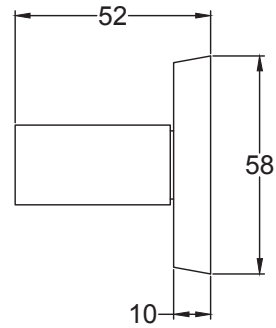

Web: www.suffolkatchcompany.co.uk
Email: info@suffolkatchcompany.co.uk
Tel: 01787 277277

Suffolk Latch Company Ltd
Unit B
Clare
Suffolk
CO10 8QD

Scale: 1:2

SKU: UK-FB5410

Date: 04/03/2020

Drawn By: Carl Benson

Product Name: Hanwood Lever on Rose Handle.

Material / Colour: Cast Iron / Black Powder Coated

Pack Content1; 2 x Handles, 2 x Mortice Bars & Matching Fixings

Suffolk Latch Co
suffolkatchcompany.co.uk