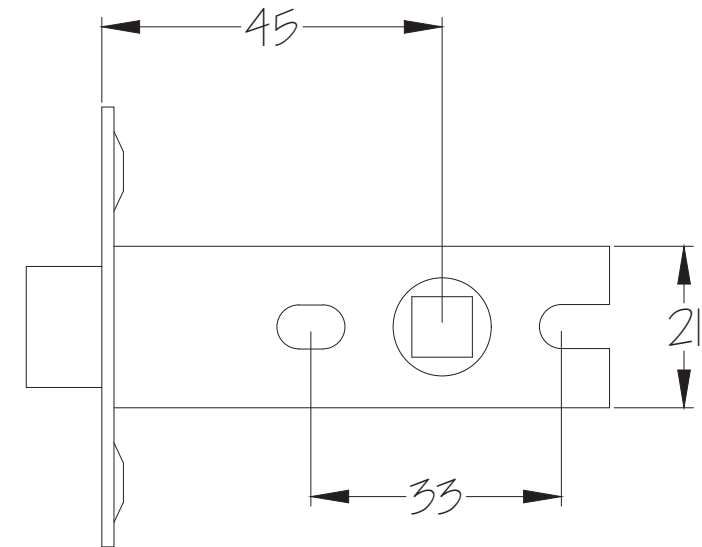

4 x Matching Screws