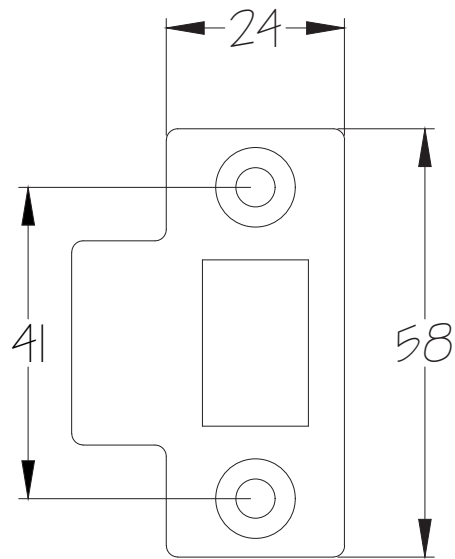

4 x Matching Screws