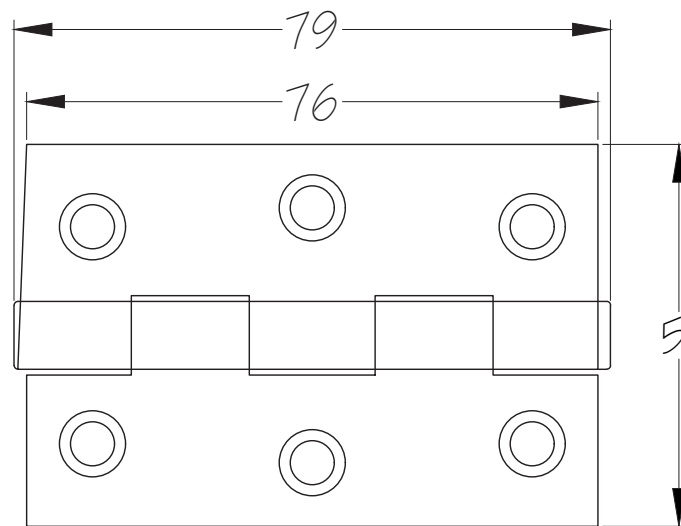

Web: www.suffolklatchcompany.co.uk
Email: info@suffolklatchcompany.co.uk
Tel: 01787 277277

Suffolk Latch Company Ltd
Unit B
Clare
Suffolk
CO10 8QP

Scale: 1:1

SKU: 2020BT-BZP-3

Date: 01/09/2018

Drawn By: Carl Benson

Product Name: 3 Inch Steel Butt hinge, Button Tip Bright Zinc Plate, Fire Rated CE1121.

Material / Colour: Steel With Bright Zinc Plate Finish.

Pack Content: 2 x Hinges 12 x Matching Screws..

Suffolk Latch Co
suffolklatchcompany.co.uk