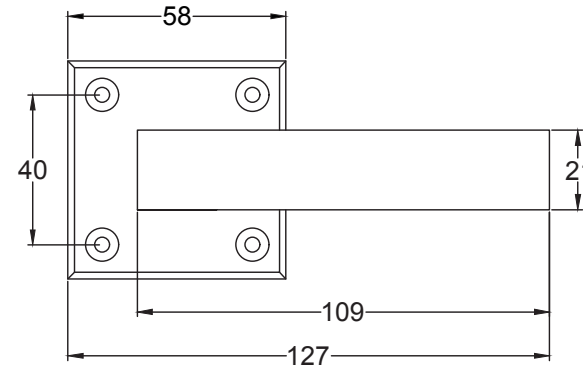

Web: www.suffolkatchcompany.co.uk
Email: info@suffolkatchcompany.co.uk
Tel: 01787 277277

Suffolk Latch Company Ltd
Unit B
Clare
Suffolk
CO10 8QD

Scale: 1:2

SKU: UK-FB5410

Date: 04/03/2020

Drawn By: Carl Benson

Product Name: Hanwood Lever on Rose Handle.

Material / Colour: Cast Iron / Black Powder Coated

Pack Content1; 2 x Handles, 2 x Mortice Bars & Matching Fixings

Suffolk Latch Co
suffolkatchcompany.co.uk