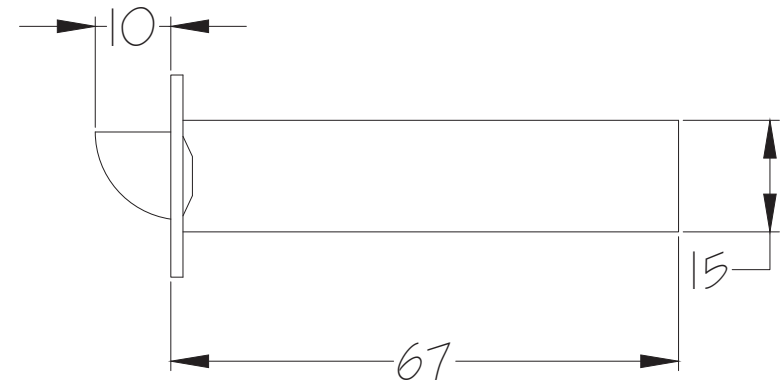

Web: www.suffolklatchcompany.co.uk
Email: info@suffolklatchcompany.co.uk
Tel: 01787 277277

Suffolk Latch Company Ltd
Unit B
Clare
Suffolk
CO10 8QP

Scale: 1:1

SKU: LAL0081-EXB-2.5

Date: 30/08/2018

Drawn By: Carl Benson

Product Name: Bolt Through Tubular Latch 2.5 Inch Fire Rated CE1121

Material / Colour: Mild Steel with Black Forend

Pack Content: 1 x Tubular Latch, 1 x Keeper, 4 x wood screws.

Suffolk Latch Co
suffolklatchcompany.co.uk