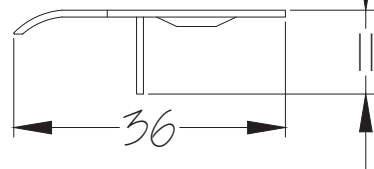

4 x Matching Screws