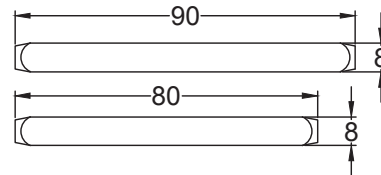

Web: www.suffolkatchcompany.co.uk
Email: info@suffolkatchcompany.co.uk
Tel: 01787 277277

Suffolk Latch Company Ltd
Unit B
Clare
Suffolk
CO10 8QD

Scale: 1:2

SKU: UK-FB5410

Date: 04/03/2020

Drawn By: Carl Benson

Product Name: Hanwood Lever on Rose Handle.

Material / Colour: Cast Iron / Black Powder Coated

Pack Content1; 2 x Handles, 2 x Mortice Bars & Matching Fixings

Suffolk Latch Co
suffolkatchcompany.co.uk