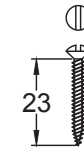

Web: www.suffolkatchcompany.co.uk
Email: info@suffolkatchcompany.co.uk
Tel: 01787 277277

Suffolk Latch Company Ltd
Unit B
Clare
Suffolk
CO10 8QD

Scale: 1:2

SKU: UK-FB5410

Date: 04/03/2020

Drawn By: Carl Benson

Product Name: Hanwood Lever on Rose Handle.

Material / Colour: Cast Iron / Black Powder Coated

Pack Content1; 2 x Handles, 2 x Mortice Bars & Matching Fixings

Suffolk Latch Co
suffolkatchcompany.co.uk