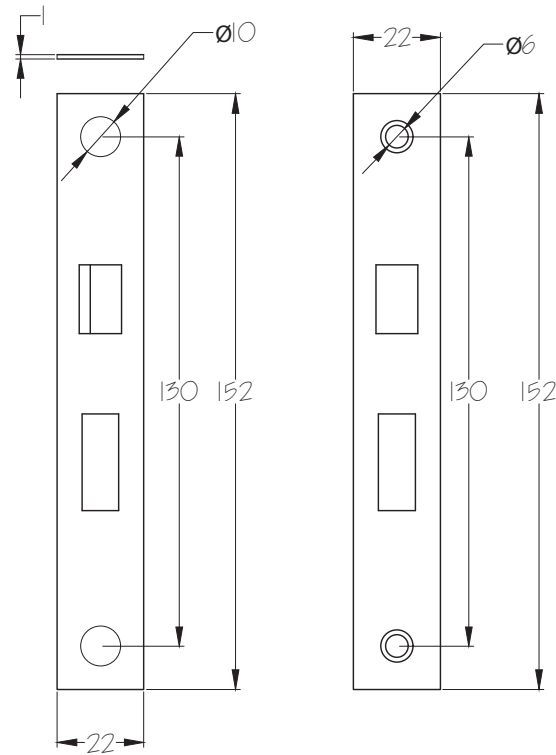

Web: www.suffolklatchcompany.co.uk
Email: info@suffolklatchcompany.co.uk
Tel: 01787 217217

Suffolk Latch Company Ltd
Unit B
Clare
Suffolk
CO10 8QP

Scale: 1:2

SKU: LAL1422-EXB-2.5

Date: 29 / 08 / 2018

Drawn By: Carl Benson

Product Name: Fire Rated Bathroom Lock 2.5 Inch Fire Rated CE1121

Material / Colour: Mild Steel with Black Forend

Pack Content: 1 x Mortice Bathroom Lock, Keeper, Seperate Forend & Matching Screws.

Suffolk Latch Co
suffolklatchcompany.co.uk