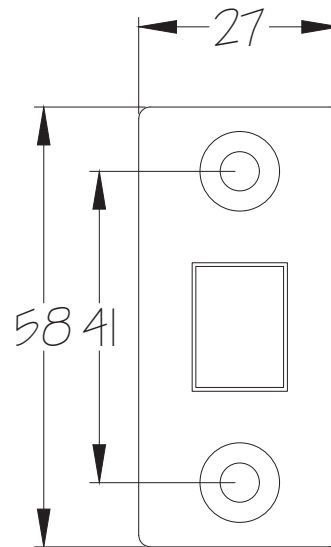

4 x Matching Screws