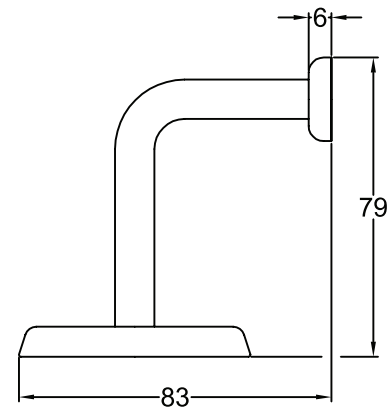

Suffolk Latch Company Ltd  
 Unit B  
 Clare  
 Suffolk  
 CO10 8QD

Scale: 1:2

SKU: HRBC

Date: 08/04/2015

Drawn By: Carl Benson

Product Name: Chrome Hand Rail Bracket.

Material / Colour: Solid Brass With Polished Chrome Finish.

Pack Content: 1 x Hand Rail Bracket, 6 x No6 x 1" Chrome Plated Wood Screws.

**Suffolk Latch Co**  
[suffolklatchcompany.co.uk](http://suffolklatchcompany.co.uk)

Web: [www.suffolklatchcompany.co.uk](http://www.suffolklatchcompany.co.uk)  
 Email: [info@suffolklatchcompany.co.uk](mailto:info@suffolklatchcompany.co.uk)  
 Tel: 01787 277277