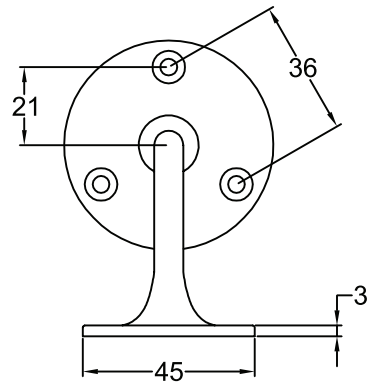

Web: www.suffolklatchcompany.co.uk
Email: info@suffolklatchcompany.co.uk
Tel: 01787 277277

Suffolk Latch Company Ltd
Unit B
Clare
Suffolk
CO10 8QD

Scale: 1:2

SKU: HRBB

Date: 08/04/2015

Drawn By: Carl Benson

Product Name: Geona Lever Latch.

Material / Colour: Solid Brass, Clear Lacquer Finish.

Pack Content: 1 x Hand Rail Bracket, 6 x No6 x 1" Brass Wood Screws.

Suffolk Latch Co
suffolklatchcompany.co.uk