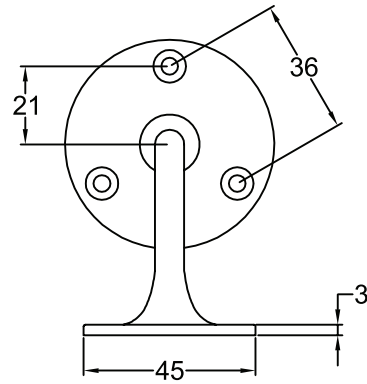

Pack Content: 1 x Hand Rail Bracket, 6 x No6 x 1" Brass Wood Screws.

**Suffolk Latch Co**  
[suffolklatchcompany.co.uk](http://suffolklatchcompany.co.uk)

Web: [www.suffolklatchcompany.co.uk](http://www.suffolklatchcompany.co.uk)  
 Email: [info@suffolklatchcompany.co.uk](mailto:info@suffolklatchcompany.co.uk)  
 Tel: 01787 277277