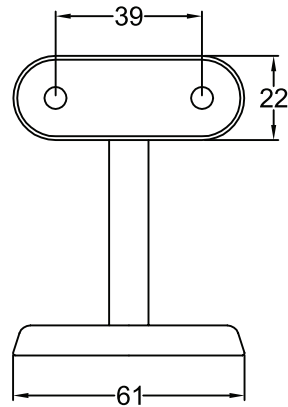

Pack Content: 1 x Hand Rail Bracket, 6 x No6 x 1" Chrome Plated Wood Screws.

**Suffolk Latch Co**  
[suffolklatchcompany.co.uk](http://suffolklatchcompany.co.uk)

Web: [www.suffolklatchcompany.co.uk](http://www.suffolklatchcompany.co.uk)  
 Email: [info@suffolklatchcompany.co.uk](mailto:info@suffolklatchcompany.co.uk)  
 Tel: 01787 277277

Suffolk Latch Company Ltd  
 Unit B  
 Clare  
 Suffolk  
 CO10 8QD

Scale: 1:2

SKU: HRBL

Date: 08/04/2015

Drawn By: Carl Benson

Product Name: Hand Rail Bracket Black.

Material / Colour: Mild Steel Body With Black Epoxy Finish.

Pack Content: 1 x Hand Rail Bracket, 6 x No6 x 1" Zinc Wood Screws.

**Suffolk Latch Co**  
[suffolklatchcompany.co.uk](http://suffolklatchcompany.co.uk)

Web: [www.suffolklatchcompany.co.uk](http://www.suffolklatchcompany.co.uk)  
 Email: [info@suffolklatchcompany.co.uk](mailto:info@suffolklatchcompany.co.uk)  
 Tel: 01787 277277