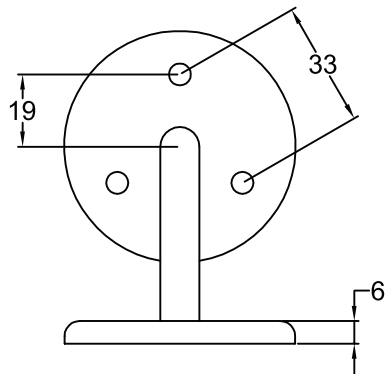

Pack Content: 1 x Hand Rail Bracket, 6 x No6 x 1" Brass Wood Screws.

**Suffolk Latch Co**  
[suffolklatchcompany.co.uk](http://suffolklatchcompany.co.uk)

Web: [www.suffolklatchcompany.co.uk](http://www.suffolklatchcompany.co.uk)  
 Email: [info@suffolklatchcompany.co.uk](mailto:info@suffolklatchcompany.co.uk)  
 Tel: 01787 277277

Suffolk Latch Company Ltd  
 Unit B  
 Clare  
 Suffolk  
 CO10 8QD

Scale: 1:2

SKU: HRBC

Date: 08/04/2015

Drawn By: Carl Benson

Product Name: Chrome Hand Rail Bracket.

Material / Colour: Solid Brass With Polished Chrome Finish.

Pack Content: 1 x Hand Rail Bracket, 6 x No6 x 1" Chrome Plated Wood Screws.

**Suffolk Latch Co**  
[suffolklatchcompany.co.uk](http://suffolklatchcompany.co.uk)

Web: [www.suffolklatchcompany.co.uk](http://www.suffolklatchcompany.co.uk)  
 Email: [info@suffolklatchcompany.co.uk](mailto:info@suffolklatchcompany.co.uk)  
 Tel: 01787 277277