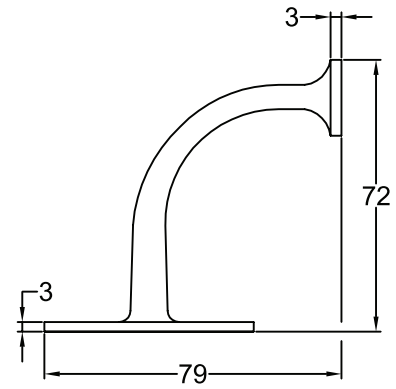

Web: www.suffolklatchcompany.co.uk
Email: info@suffolklatchcompany.co.uk
Tel: 01787 277277

Suffolk Latch Company Ltd
Unit B
Clare
Suffolk
CO10 8QD

Scale: 1:2

SKU: HRBB

Date: 08/04/2015

Drawn By: Carl Benson

Product Name: Geona Lever Latch.

Material / Colour: Solid Brass, Clear Lacquer Finish.

Pack Content: 1 x Hand Rail Bracket, 6 x No6 x 1" Brass Wood Screws.

Suffolk Latch Co
suffolklatchcompany.co.uk