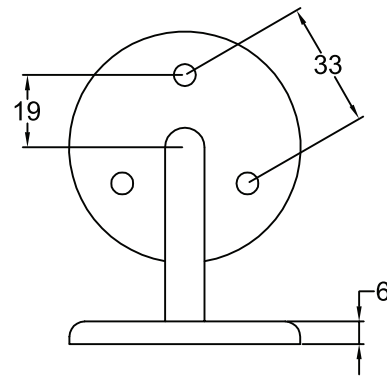

Pack Content: 1 x Hand Rail Bracket, 6 x No6 x 1" Chrome Plated Wood Screws.

**Suffolk Latch Co**  
[suffolklatchcompany.co.uk](http://suffolklatchcompany.co.uk)

Web: [www.suffolklatchcompany.co.uk](http://www.suffolklatchcompany.co.uk)  
 Email: [info@suffolklatchcompany.co.uk](mailto:info@suffolklatchcompany.co.uk)  
 Tel: 01787 277277

Suffolk Latch Company Ltd  
 Unit B  
 Clare  
 Suffolk  
 CO10 8QD

Scale: 1:2

SKU: HRBL

Date: 08/04/2015

Drawn By: Carl Benson

Product Name: Hand Rail Bracket Black.

Material / Colour: Mild Steel Body With Black Epoxy Finish.

Pack Content: 1 x Hand Rail Bracket, 6 x No6 x 1" Zinc Wood Screws.

**Suffolk Latch Co**  
[suffolklatchcompany.co.uk](http://suffolklatchcompany.co.uk)

Web: [www.suffolklatchcompany.co.uk](http://www.suffolklatchcompany.co.uk)  
 Email: [info@suffolklatchcompany.co.uk](mailto:info@suffolklatchcompany.co.uk)  
 Tel: 01787 277277