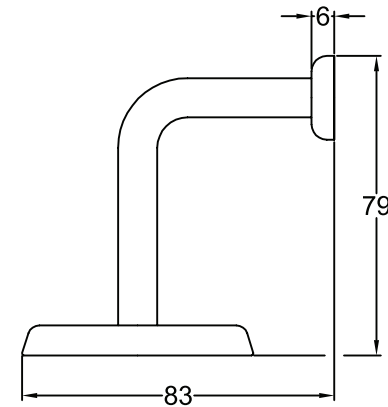

Suffolk Latch Company Ltd  
 Unit B  
 Clare  
 Suffolk  
 CO10 8QD

Scale: 1:2

SKU: HRBL

Date: 08/04/2015

Drawn By: Carl Benson

Product Name: Hand Rail Bracket Black.

Material / Colour: Mild Steel Body With Black Epoxy Finish.

Pack Content: 1 x Hand Rail Bracket, 6 x No6 x 1" Zinc Wood Screws.

**Suffolk Latch Co**  
[suffolklatchcompany.co.uk](http://suffolklatchcompany.co.uk)

Web: [www.suffolklatchcompany.co.uk](http://www.suffolklatchcompany.co.uk)  
 Email: [info@suffolklatchcompany.co.uk](mailto:info@suffolklatchcompany.co.uk)  
 Tel: 01787 277277