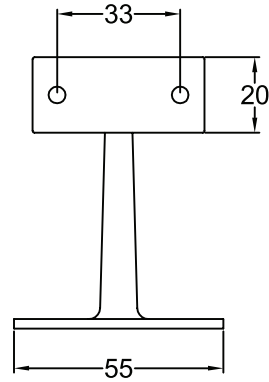

Pack Content: 1 x Hand Rail Bracket, 6 x No6 x 1" Brass Wood Screws.

**Suffolk Latch Co**  
[suffolklatchcompany.co.uk](http://suffolklatchcompany.co.uk)

Web: [www.suffolklatchcompany.co.uk](http://www.suffolklatchcompany.co.uk)  
 Email: [info@suffolklatchcompany.co.uk](mailto:info@suffolklatchcompany.co.uk)  
 Tel: 01787 277277