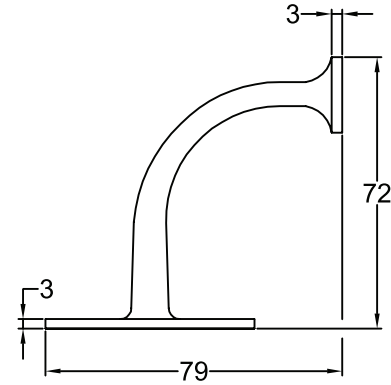

Pack Content: 1 x Hand Rail Bracket, 6 x No6 x 1" Brass Wood Screws.

**Suffolk Latch Co**  
[suffolklatchcompany.co.uk](http://suffolklatchcompany.co.uk)

Web: [www.suffolklatchcompany.co.uk](http://www.suffolklatchcompany.co.uk)  
 Email: [info@suffolklatchcompany.co.uk](mailto:info@suffolklatchcompany.co.uk)  
 Tel: 01787 277277