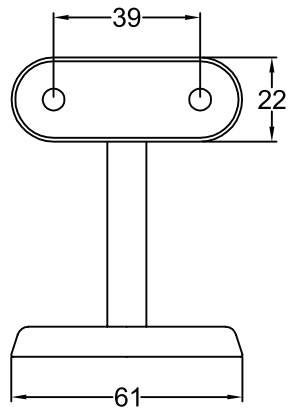

Pack Content: 1 x Hand Rail Bracket, 6 x No6 x 1" Brass Wood Screws.

**Suffolk Latch Co**  
[suffolklatchcompany.co.uk](http://suffolklatchcompany.co.uk)

Web: [www.suffolklatchcompany.co.uk](http://www.suffolklatchcompany.co.uk)  
 Email: [info@suffolklatchcompany.co.uk](mailto:info@suffolklatchcompany.co.uk)  
 Tel: 01787 277277

Suffolk Latch Company Ltd  
 Unit B  
 Clare  
 Suffolk  
 CO10 8QD

Scale: 1:2

SKU: HRBC

Date: 08/04/2015

Drawn By: Carl Benson

Product Name: Chrome Hand Rail Bracket.

Material / Colour: Solid Brass With Polished Chrome Finish.

Pack Content: 1 x Hand Rail Bracket, 6 x No6 x 1" Chrome Plated Wood Screws.

**Suffolk Latch Co**  
[suffolklatchcompany.co.uk](http://suffolklatchcompany.co.uk)

Web: [www.suffolklatchcompany.co.uk](http://www.suffolklatchcompany.co.uk)  
 Email: [info@suffolklatchcompany.co.uk](mailto:info@suffolklatchcompany.co.uk)  
 Tel: 01787 277277