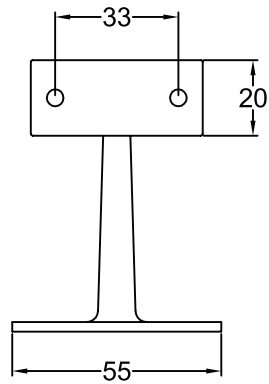

Web: www.suffolklatchcompany.co.uk
Email: info@suffolklatchcompany.co.uk
Tel: 01787 277277

Suffolk Latch Company Ltd
Unit B
Clare
Suffolk
CO10 8QD

Scale: 1:2

SKU: HRBB

Date: 08/04/2015

Drawn By: Carl Benson

Product Name: Geona Lever Latch.

Material / Colour: Solid Brass, Clear Lacquer Finish.

Pack Content: 1 x Hand Rail Bracket, 6 x No6 x 1" Brass Wood Screws.

Suffolk Latch Co
suffolklatchcompany.co.uk