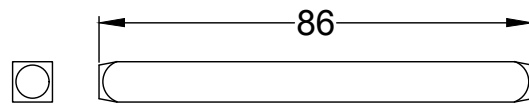

8 x 25mm Wood Screws

Mounting Plate

Nylon Plugs for Mounting Plate Removal

Captive Sprung Rose

Mounting Plate Template Disc