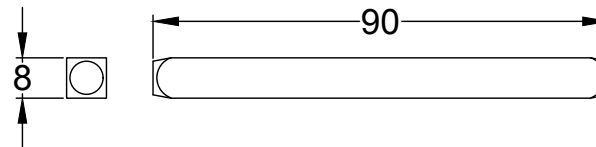

8 x 25mm Wood Screws

Mounting Plate

Nylon Plugs for Mounting Plate Removal

Captive Sprung Rose

Mounting Plate Template Disc