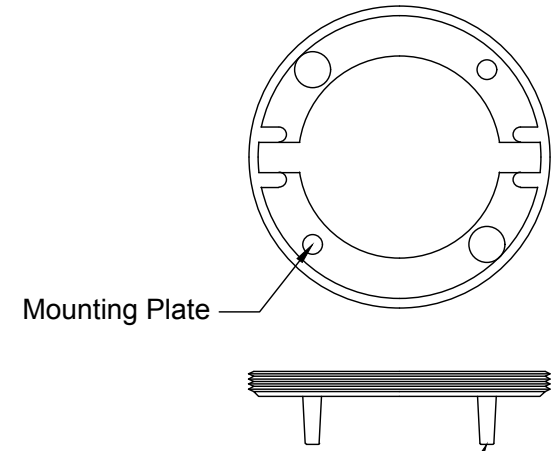

8 x 25mm Wood Screws

Mounting Plate

Nylon Plugs for Mounting Plate Removal

Captive Sprung Rose

Mounting Plate Template Disc