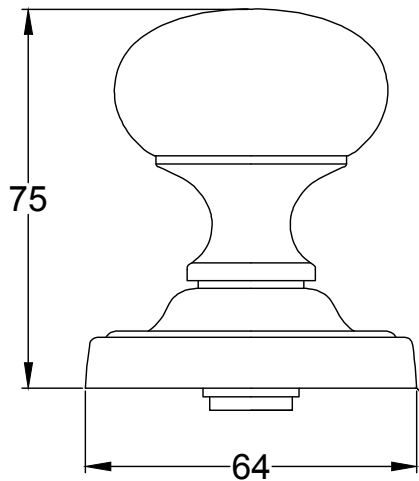

8 x 25mm Wood Screws

Mounting Plate

Nylon Plugs for Mounting Plate Removal

Captive Sprung Rose

Mounting Plate Template Disc