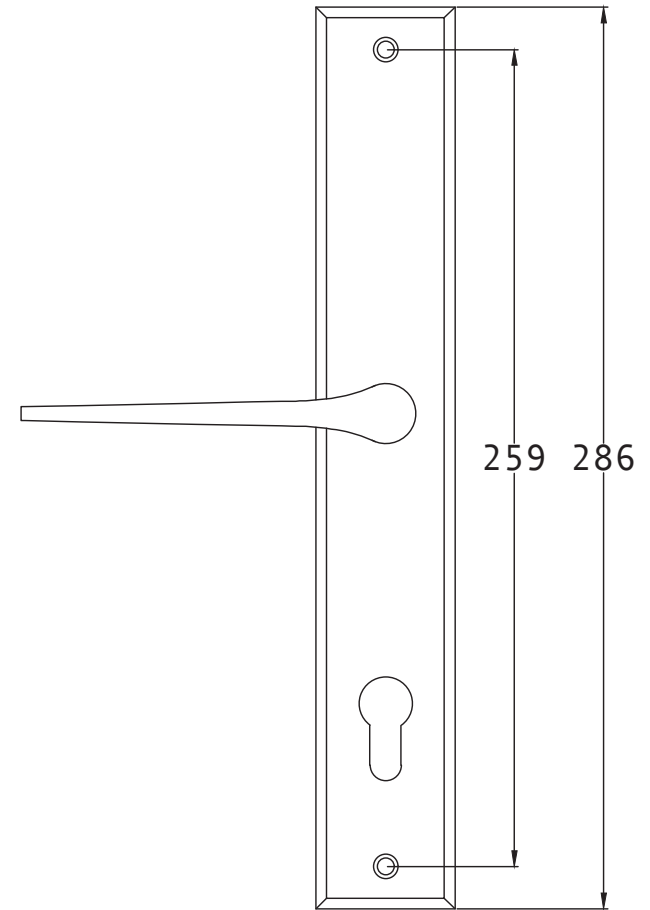

1. Gio LH Door Handle Drawing

2. Gio RH Door Handle Drawing

Gio LH Door Handle on Plate MP4189.LH

Gio RH Door Handle on Plate MP4189.RH