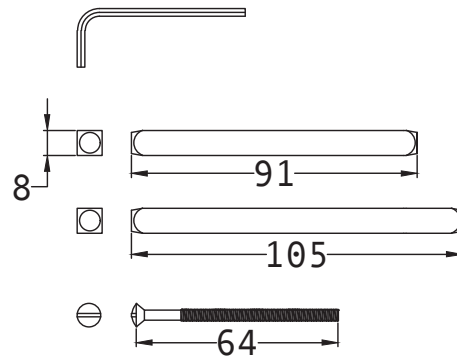

1. Gio LH Door Handle Drawing

2. Gio RH Door Handle Drawing

Gio LH Door Handle on Plate MP4189.LH

Gio RH Door Handle on Plate MP4189.RH