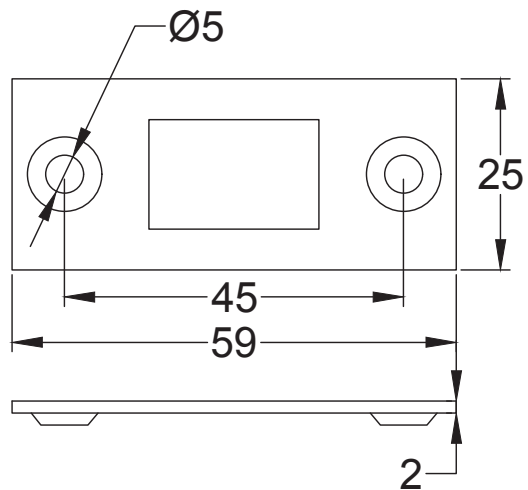

Web: www.suffolklatchcompany.co.uk
Email: info@suffolklatchcompany.co.uk
Tel: 01787 277277

Suffolk Latch Company Ltd
Unit B
Clare
Suffolk
CO10 8QD

Scale: 1:1

SKU: LAL0905

Date: 18/04/2019

Drawn By: Carl Benson

Product Name. 3" Dead Bolt.

Material / Colour: Mild Steel/Zinc With Brass Fittings.

Pack Content 1: 1 x 4" Dead Bolt, 1 x Forend, 1 x Receiver, 4 x Matching Fixings.

Suffolk Latch Co
suffolklatchcompany.co.uk