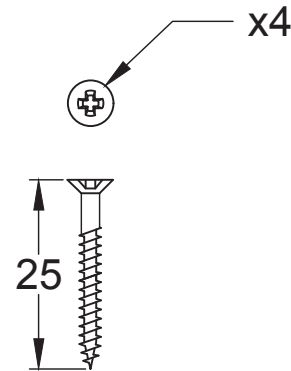

Web: www.suffolklatchcompany.co.uk
Email: info@suffolklatchcompany.co.uk
Tel: 01787 277277

Suffolk Latch Company Ltd
Unit B
Clare
Suffolk
CO10 8QD

Scale: 1:1

SKU: LAL0906

Date: 18/04/2019

Drawn By: Carl Benson

Product Name. 4" Dead Bolt.

Material / Colour: Mild Steel/Zinc With Brass Fittings.

Pack Content: 1 x 4" Dead Bolt, 1 x Forend, 1 x Receiver, 4 x Matching Fixings.

Suffolk Latch Co
suffolklatchcompany.co.uk