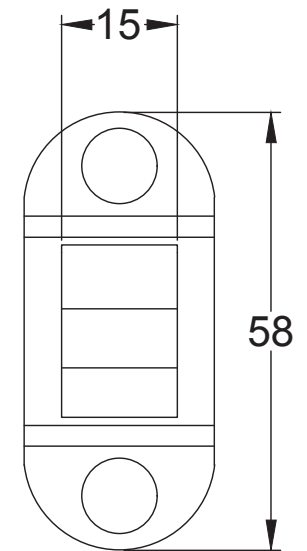

Web: www.suffolklatchcompany.co.uk
Email: info@suffolklatchcompany.co.uk
Tel: 01787 277277

Suffolk Latch Company Ltd
Unit B
Clare
Suffolk
CO10 8QD

Scale: 1:1

SKU: LAL0905

Date: 18/04/2019

Drawn By: Carl Benson

Product Name. 3" Dead Bolt.

Material / Colour: Mild Steel/Zinc With Brass Fittings.

Pack Content 1: 1 x 4" Dead Bolt, 1 x Forend, 1 x Receiver, 4 x Matching Fixings.

Suffolk Latch Co
suffolklatchcompany.co.uk