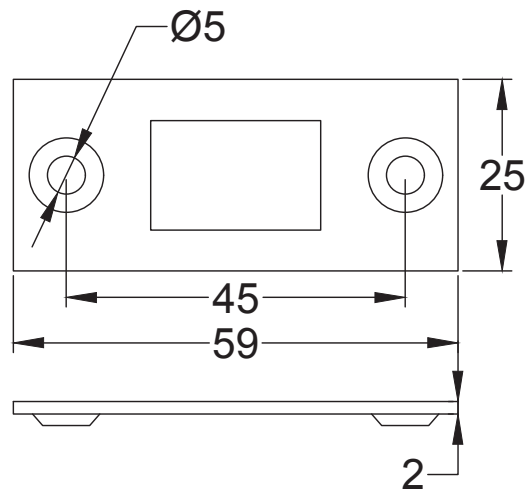

Web: www.suffolklatchcompany.co.uk
Email: info@suffolklatchcompany.co.uk
Tel: 01787 277277

Suffolk Latch Company Ltd
Unit B
Clare
Suffolk
CO10 8QD

Scale: 1:1

SKU: LAL0906

Date: 18/04/2019

Drawn By: Carl Benson

Product Name. 4" Dead Bolt.

Material / Colour: Mild Steel/Zinc With Brass Fittings.

Pack Content: 1 x 4" Dead Bolt, 1 x Forend, 1 x Receiver, 4 x Matching Fixings.

Suffolk Latch Co
suffolklatchcompany.co.uk