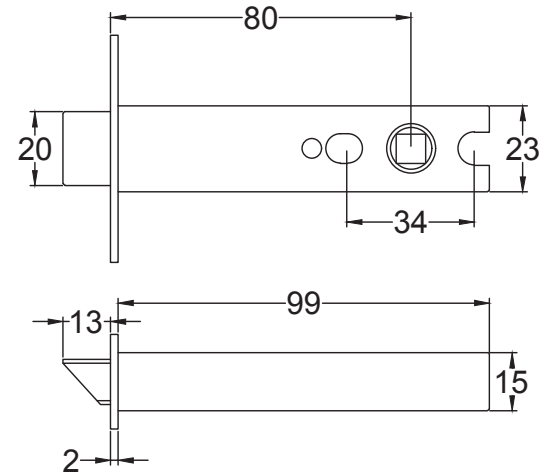

Web: www.suffolklatchcompany.co.uk
Email: info@suffolklatchcompany.co.uk
Tel: 01787 277277

Suffolk Latch Company Ltd
Unit B
Clare
Suffolk
CO10 8QD

Scale: 1:2

SKU: See Listing

Date: 02/05/2019

Drawn By: Carl Benson

Product Name. Heavy Duty Tubular Latch 4 & 3 Inch.

Material / Colour: Mild Steel/Zinc With Brass Fittings.

Pack Content: 1 x Dead Tubular Latch, 1 x Forend, 1 x Receiver, 1 x Dust Box 4 x Matching Fixings

Suffolk Latch Co
suffolklatchcompany.co.uk