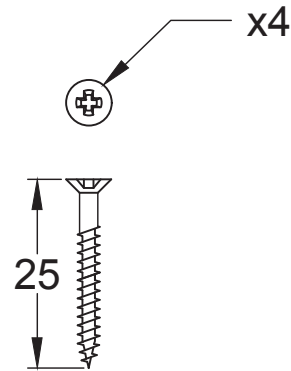

Web: www.suffolklatchcompany.co.uk
Email: info@suffolklatchcompany.co.uk
Tel: 01787 277277

Suffolk Latch Company Ltd
Unit B
Clare
Suffolk
CO10 8QD

Scale: 1:1

SKU: LAL0905

Date: 18/04/2019

Drawn By: Carl Benson

Product Name. 3" Dead Bolt.

Material / Colour: Mild Steel/Zinc With Brass Fittings.

Pack Content 1: 1 x 4" Dead Bolt, 1 x Forend, 1 x Receiver, 4 x Matching Fixings.

Suffolk Latch Co
suffolklatchcompany.co.uk