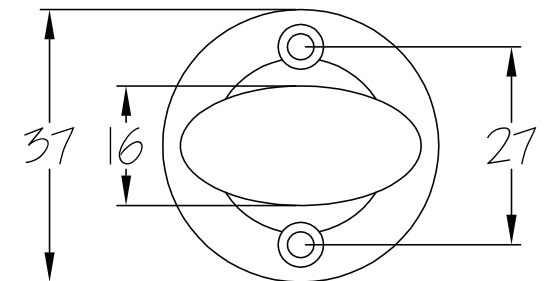

Web: www.suffolk-latch-company.co.uk
Email: info@suffolk-latch-company.co.uk
Tel: 01787 271277

Suffolk Latch Company Ltd
Unit B
Clare
Suffolk
CO10 8QD

Scale: 1:2

SKU: UK-B115-A1/PB

Date: 05/09/2017

Drawn By: Carl Benson

Product Name: Bathroom Turn & Release

Material / Colour: Brass / Antique Brass & Polished Brass

Pack Content: 1 x Turn, 1 x Indicator & Release, 4 x Slotted Wood Screws.

Suffolk Latch Co
suffolk-latch-company.co.uk