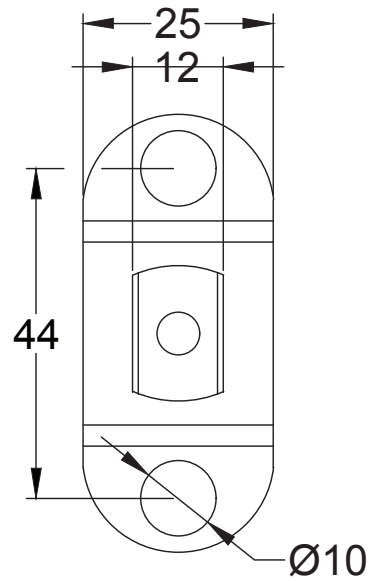

Web: www.suffolklatchcompany.co.uk
Email: info@suffolklatchcompany.co.uk
Tel: 01787 277277

Suffolk Latch Company Ltd
Unit B
Clare
Suffolk
CO10 8QD

Scale: 1:1

SKU: LAL0905

Date: 18/04/2019

Drawn By: Carl Benson

Product Name. 3" Dead Bolt.

Material / Colour: Mild Steel/Zinc With Brass Fittings.

Pack Content 1: 1 x 4" Dead Bolt, 1 x Forend, 1 x Receiver, 4 x Matching Fixings.

Suffolk Latch Co
suffolklatchcompany.co.uk