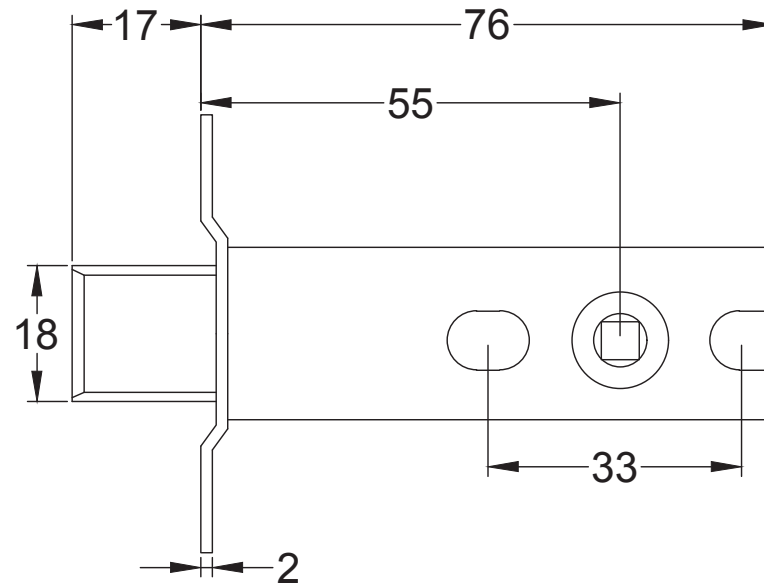

Web: www.suffolklatchcompany.co.uk
Email: info@suffolklatchcompany.co.uk
Tel: 01787 277277

Suffolk Latch Company Ltd
Unit B
Clare
Suffolk
CO10 8QD

Scale: 1:1

SKU: LAL0905

Date: 18/04/2019

Drawn By: Carl Benson

Product Name. 3" Dead Bolt.

Material / Colour: Mild Steel/Zinc With Brass Fittings.

Pack Content 1: 1 x 4" Dead Bolt, 1 x Forend, 1 x Receiver, 4 x Matching Fixings.

Suffolk Latch Co
suffolklatchcompany.co.uk