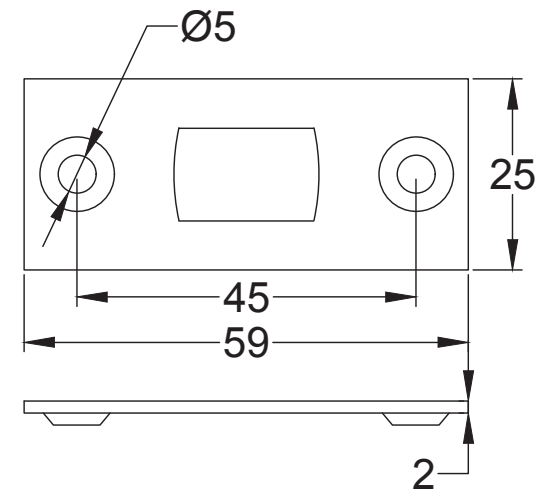

Web: www.suffolklatchcompany.co.uk
Email: info@suffolklatchcompany.co.uk
Tel: 01787 277277

Suffolk Latch Company Ltd
Unit B
Clare
Suffolk
CO10 8QD

Scale: 1:1

SKU: LAL0905

Date: 18/04/2019

Drawn By: Carl Benson

Product Name. 3" Dead Bolt.

Material / Colour: Mild Steel/Zinc With Brass Fittings.

Pack Content 1: 1 x 4" Dead Bolt, 1 x Forend, 1 x Receiver, 4 x Matching Fixings.

Suffolk Latch Co
suffolklatchcompany.co.uk