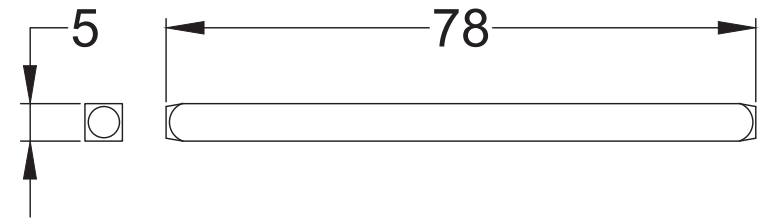

Pair of Knobs, Captive Rose, One Sprung Side

UK-GOO986

8 x 19mm Wood Screws

UK-RR4049