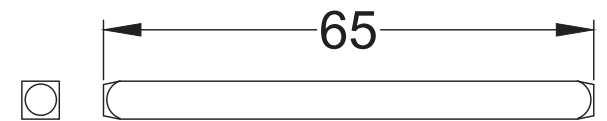

Pair of Knobs, Captive Rose, One Sprung Side

UK-GOO986

8 x 19mm Wood Screws

UK-RR4049