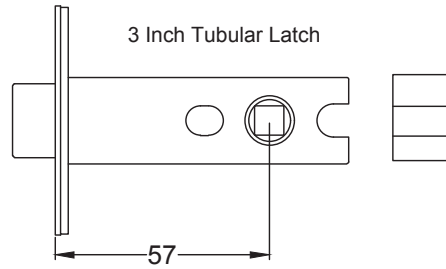

Pair of Knobs, Captive Rose, One Sprung Side

UK-GOO986

8 x 19mm Wood Screws

UK-RR4049