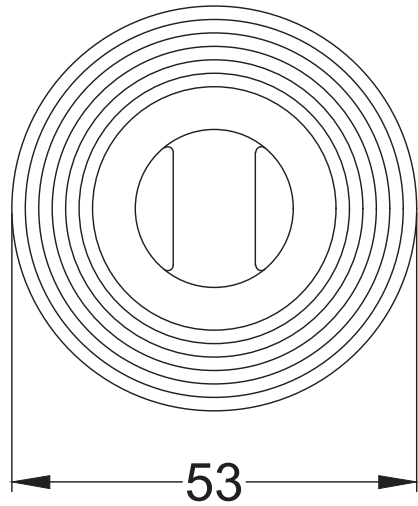

Pair of Knobs, Captive Rose, One Sprung Side

UK-GOO986

8 x 19mm Wood Screws

UK-RR4049