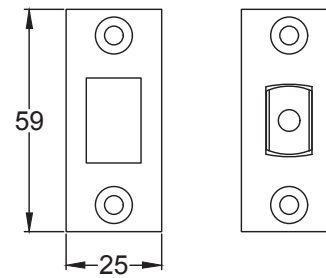

Pair of Knobs, Captive Rose, One Sprung Side

UK-GOO986

8 x 19mm Wood Screws

UK-RR4049