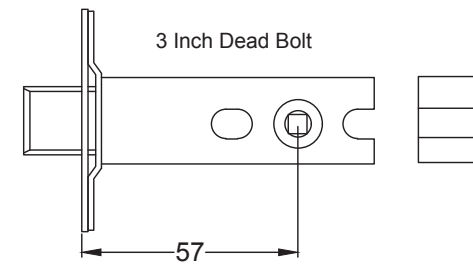

Pair of Knobs, Captive Rose, One Sprung Side

UK-GOO986

8 x 19mm Wood Screws

UK-RR4049