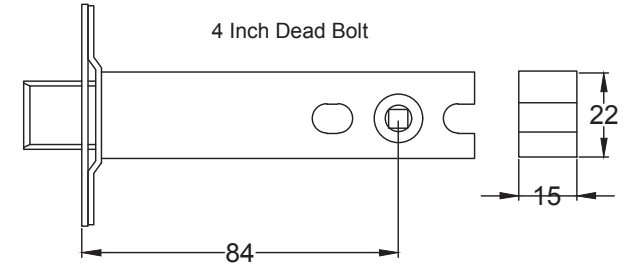

Pair of Knobs, Captive Rose, One Sprung Side

UK-GOO986

8 x 19mm Wood Screws

UK-RR4049