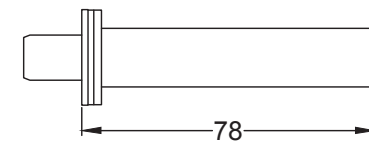

Pair of Knobs, Captive Rose, One Sprung Side

UK-GOO986

8 x 19mm Wood Screws

UK-RR4049