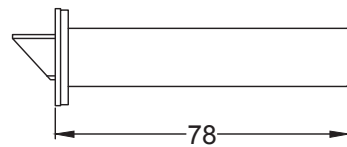

Pair of Knobs, Captive Rose, One Sprung Side

UK-GOO986

8 x 19mm Wood Screws

UK-RR4049