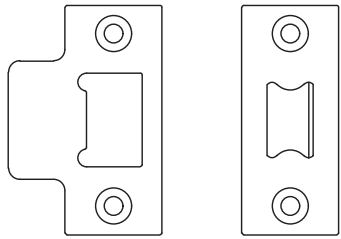

Pair of Knobs, Captive Rose, One Sprung Side

UK-GOO986

8 x 19mm Wood Screws

UK-RR4049