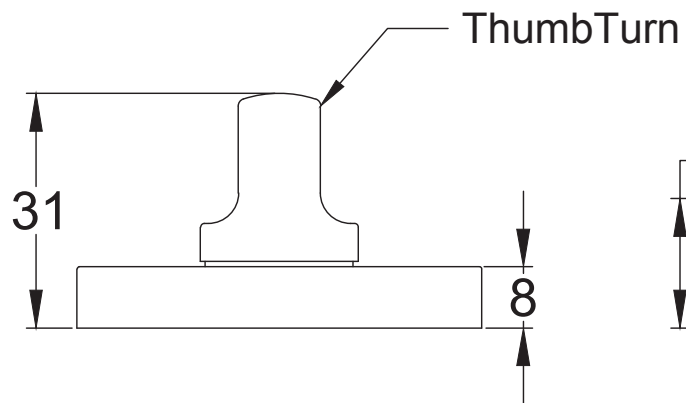

Pair of Knobs, Captive Rose, One Sprung Side

UK-GOO986

8 x 19mm Wood Screws

UK-RR4049