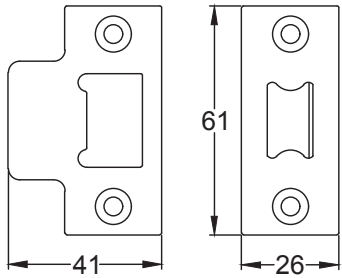

Pair of Knobs, Captive Rose, One Sprung Side

UK-GOO986

8 x 19mm Wood Screws

UK-RR4049