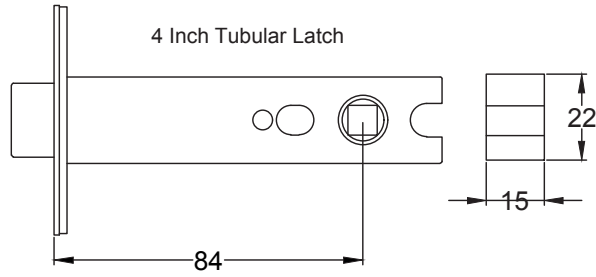

Pair of Knobs, Captive Rose, One Sprung Side

UK-GOO986

8 x 19mm Wood Screws

UK-RR4049