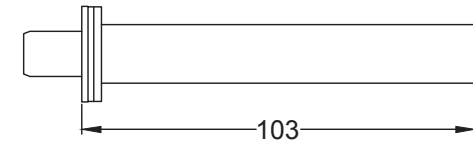

Pair of Knobs, Captive Rose, One Sprung Side

UK-GOO986

8 x 19mm Wood Screws

UK-RR4049