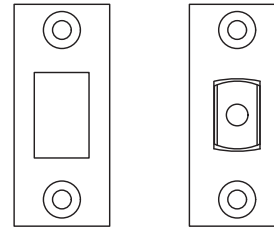

Pair of Knobs, Captive Rose, One Sprung Side

UK-GOO986

8 x 19mm Wood Screws

UK-RR4049