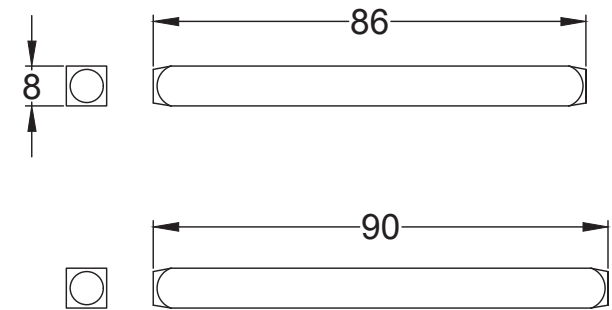

Pair of Knobs, Captive Rose, One Sprung Side

UK-GOO986

8 x 19mm Wood Screws

UK-RR4049