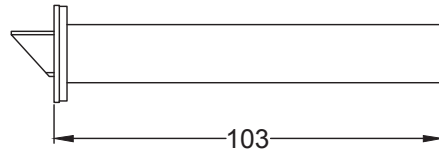

Pair of Knobs, Captive Rose, One Sprung Side

UK-GOO986

8 x 19mm Wood Screws

UK-RR4049