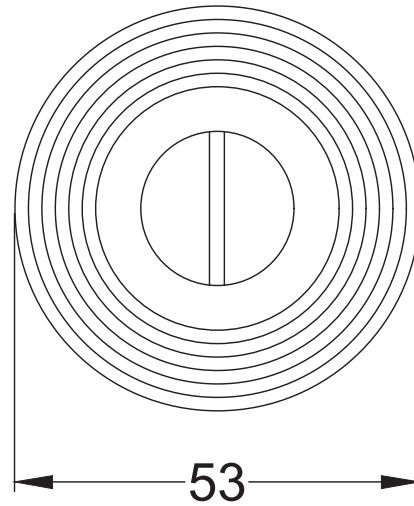

Pair of Knobs, Captive Rose, One Sprung Side

UK-GOO986

8 x 19mm Wood Screws

UK-RR4049