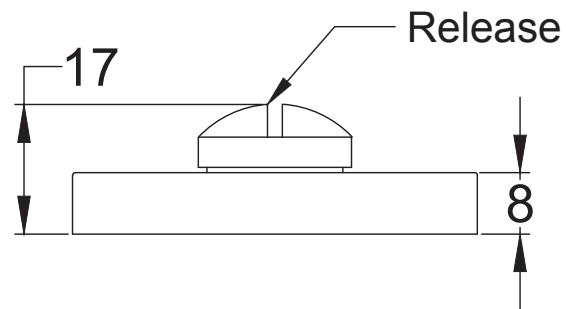

Pair of Knobs, Captive Rose, One Sprung Side

UK-GOO986

8 x 19mm Wood Screws

UK-RR4049