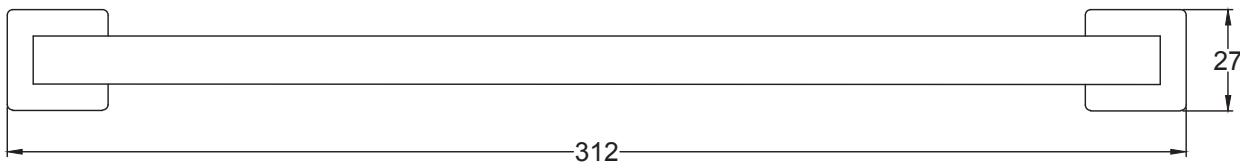

Scale: 1:2

SKU: UKS-FB1096

Date: 18/10/2019

Drawn By: Carl Benson

Product Name : Fulford Pull Handle 160mm.

Material / Colour: Cast Iron. Flat Black.

Pack Content: 1 x Pull Handle & 2 x Rear Fixing Screws.

**Suffolk Latch Co**  
[suffolkatchcompany.co.uk](http://suffolkatchcompany.co.uk)

Scale: 1:2

SKU: UKS-FB1097

Date: 18/10/2019

Drawn By: Carl Benson

Product Name : Fulford Pull Handle 288mm.

Material / Colour: Cast Iron. Flat Black.

Pack Content: 1 x Pull Handle & 2 x Rear Fixing Screws.

**Suffolk Latch Co**  
[suffolkatchcompany.co.uk](http://suffolkatchcompany.co.uk)