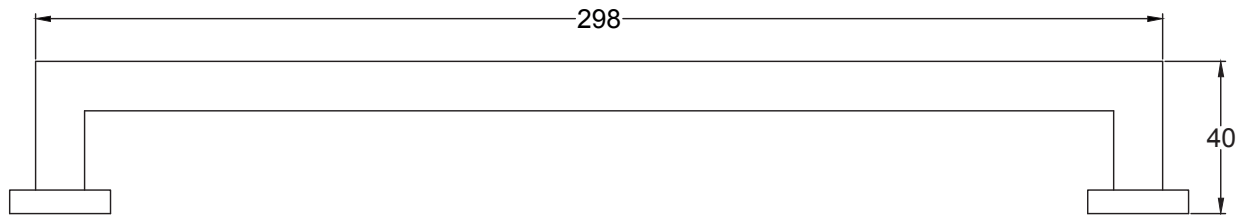

Scale: 1:2

SKU: UKS-FB1096

Date: 18/10/2019

Drawn By: Carl Benson

Product Name : Fulford Pull Handle 160mm.

Material / Colour: Cast Iron. Flat Black.

Pack Content: 1 x Pull Handle & 2 x Rear Fixing Screws.

**Suffolk Latch Co**  
[suffolkatchcompany.co.uk](http://suffolkatchcompany.co.uk)

Scale: 1:2

SKU: UKS-FB1097

Date: 18/10/2019

Drawn By: Carl Benson

Product Name : Fulford Pull Handle 288mm.

Material / Colour: Cast Iron. Flat Black.

Pack Content: 1 x Pull Handle & 2 x Rear Fixing Screws.

**Suffolk Latch Co**  
[suffolkatchcompany.co.uk](http://suffolkatchcompany.co.uk)