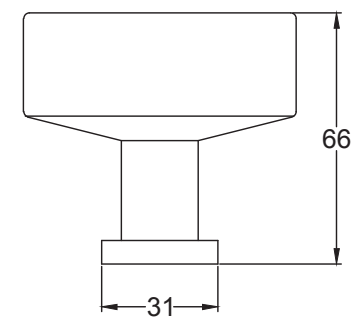

Web: www.suffolklatchcompany.co.uk
Email: info@suffolklatchcompany.co.uk
Tel: 01787 277277

Suffolk Latch Company Ltd
Unit B, Bridewell Ind Est
Clare
Suffolk
CO10 8QD

Scale: 1:2

SKU: UKS-FB113

Date: 11/10/2019

Drawn By: Carl Benson

Product Name : Centre Door Knob Taunton.

Material / Colour: Flat Black/Drop Forged Steel.

Pack Content: 1 x Door Knob, 1 x Rose Plate & 1 x Fixing Bolt.

Suffolk Latch Co
suffolklatchcompany.co.uk