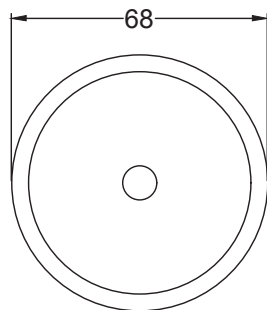

Web: www.suffolklatchcompany.co.uk
Email: info@suffolklatchcompany.co.uk
Tel: 01787 277277

Suffolk Latch Company Ltd
Unit B, Bridewell Ind Est
Clare
Suffolk
CO10 8QD

Scale: 1:2

SKU: UKS-FB113

Date: 11/10/2019

Drawn By: Carl Benson

Product Name : Centre Door Knob Taunton.

Material / Colour: Flat Black/Drop Forged Steel.

Pack Content: 1 x Door Knob, 1 x Rose Plate & 1 x Fixing Bolt.

Suffolk Latch Co
suffolklatchcompany.co.uk