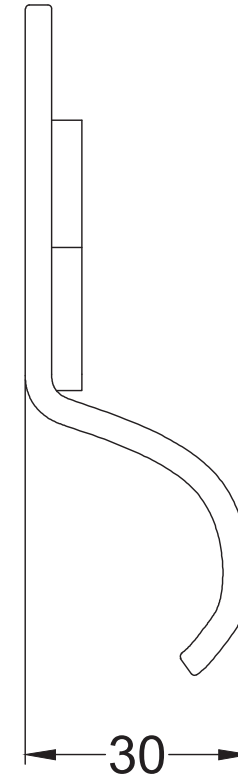

Web: www.suffolklatchcompany.co.uk
Email: info@suffolklatchcompany.co.uk
Tel: 01787 277277

Suffolk Latch Company Ltd
Unit B, Bridewell Ind Est
Clare
Suffolk
CO10 8QD

Scale: 1:2

SKU: UKS-FB1303

Date: 11/10/2019

Drawn By: Carl Benson

Product Name : Cylinder Pull Euro

Material / Colour: Flat Black/Drop Forged Steel.

Pack Content: 1 x Cylinder Pull Euro & Two x Wood Screws.

Suffolk Latch Co
suffolklatchcompany.co.uk