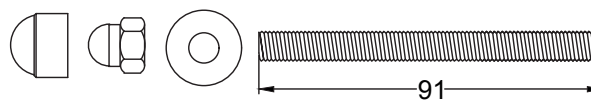

Web: www.suffolklatchcompany.co.uk
Email: info@suffolklatchcompany.co.uk
Tel: 01787 277277

Suffolk Latch Company Ltd
Unit B, Bridewell Ind Est
Clare
Suffolk
CO10 8QD

Scale: 1:2

SKU: UKS-FB113

Date: 11/10/2019

Drawn By: Carl Benson

Product Name : Centre Door Knob Taunton.

Material / Colour: Flat Black/Drop Forged Steel.

Pack Content: 1 x Door Knob, 1 x Rose Plate & 1 x Fixing Bolt.

Suffolk Latch Co
suffolklatchcompany.co.uk