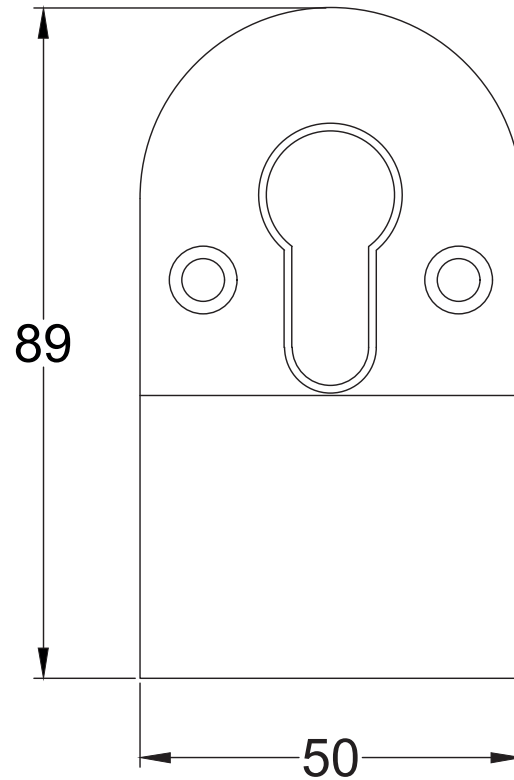

Web: www.suffolklatchcompany.co.uk
Email: info@suffolklatchcompany.co.uk
Tel: 01787 277277

Suffolk Latch Company Ltd
Unit B, Bridewell Ind Est
Clare
Suffolk
CO10 8QD

Scale: 1:2

SKU: UKS-FB1303

Date: 11/10/2019

Drawn By: Carl Benson

Product Name : Cylinder Pull Euro

Material / Colour: Flat Black/Drop Forged Steel.

Pack Content: 1 x Cylinder Pull Euro & Two x Wood Screws.

Suffolk Latch Co
suffolklatchcompany.co.uk