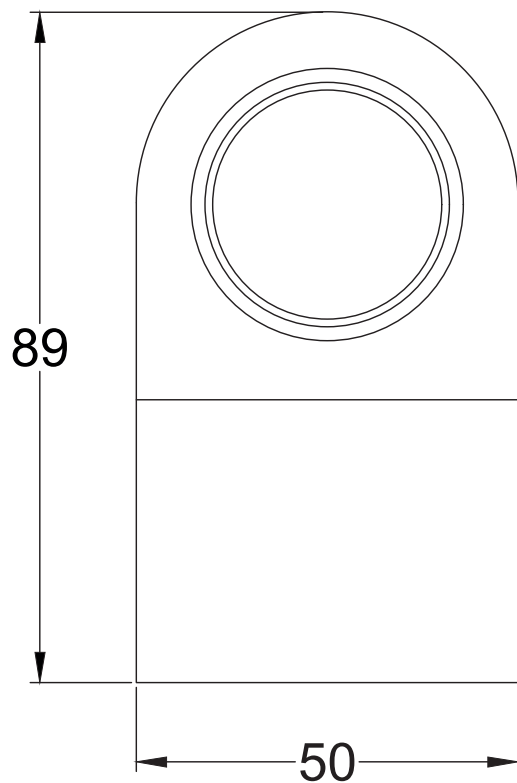

Web: www.suffolk latch company.co.uk
Email: info@suffolk latch company.co.uk
Tel: 01787 277277

Suffolk Latch Company Ltd
Unit B, Bridewell Ind Est
Clare
Suffolk
CO10 8QD

Scale: 1:2

SKU: UKS-FB1302

Date: 11/10/2019

Drawn By: Carl Benson

Product Name : Cylinder Pull Yale.

Material / Colour: Flat Black/Drop Forged Steel.

Pack Content: 1 x Cylinder Pull For Yale Lock.

Suffolk Latch Co
suffolk latch company.co.uk