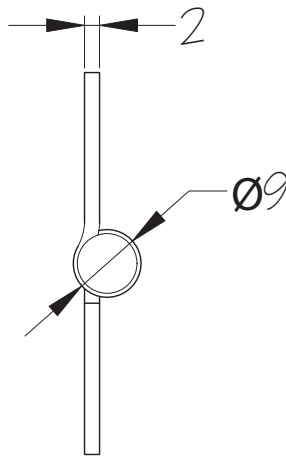

Web: www.suffolklatchcompany.co.uk
Email: info@suffolklatchcompany.co.uk
Tel: 01787 277277

Suffolk Latch Company Ltd
Unit B
Clare
Suffolk
CO10 8QP

Scale: 1:1

SKU: 2020-BZP-3

Date: 01/09/2018

Drawn By: Carl Benson

Product Name: 3 Inch Steel Butt hinge, Spun Pin, Bright Zinc Plated, Fire Rated CEI121.

Material / Colour: Steel With Bright Zinc Plate Plate.

Pack Content: 2 x Hinges 12 x Matching Screws..

Suffolk Latch Co
suffolklatchcompany.co.uk