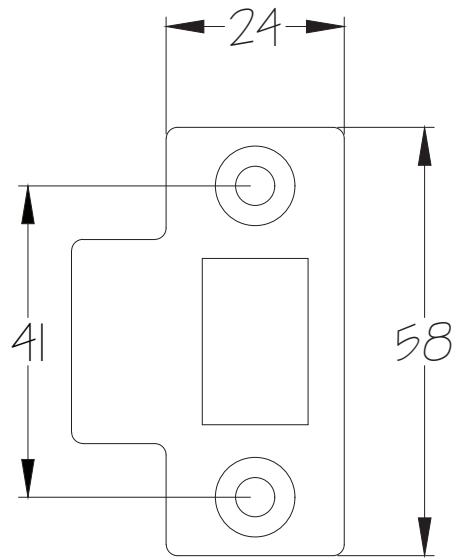

4 x Matching Screws

Web: www.suffolklatchcompany.co.uk
Email: info@suffolklatchcompany.co.uk
Tel: 01787 277277

Suffolk Latch Company Ltd
Unit B
Clare
Suffolk
CO10 8QP

Scale: 1:1

SKU: LAL0081-NP-2,5

Date: 30/08/2018

Drawn By: Carl Benson

Product Name: Bolt Through Tubular Latch 2,5 Inch Fire Rated CE1121

Material / Colour: Mild Steel with Nickel Plate Forend

Pack Content: 1 x Tubular Latch, 1 x Keeper, 4 x wood screws.

Suffolk Latch Co
suffolklatchcompany.co.uk