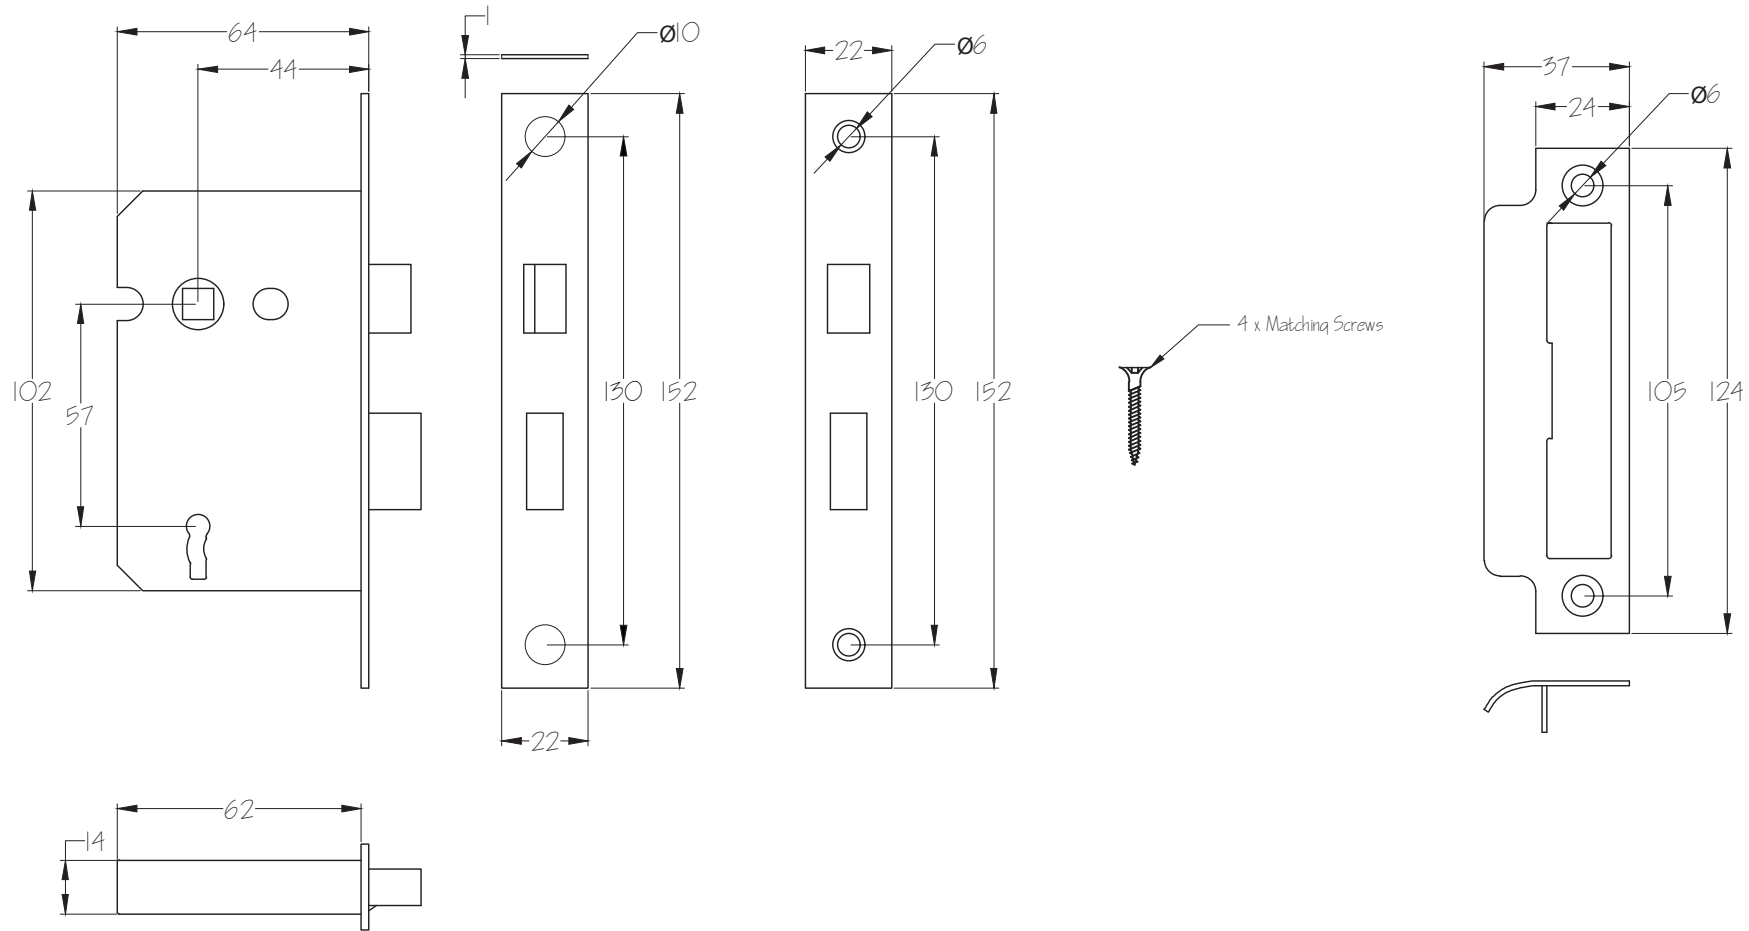

Web: www.suffolklatchcompany.co.uk
Email: info@suffolklatchcompany.co.uk
Tel: 01787 217217
Suffolk Latch Company Ltd
Unit B
Clare
Suffolk
CO10 8QP

Scale: 1:2
SKU: LAL1450-NP-2.5
Date: 29/08/2018
Drawn By: Carl Benson

Product Name: Nickel Plate Sashlock 2.5 Inch Fire Rated CEI121
Material / Colour: Mild Steel with Nickel Plate Forend
Pack Content: 1 x Sashlock, Keeper, Separate Forend, 2 x Keys & Matching Screws.