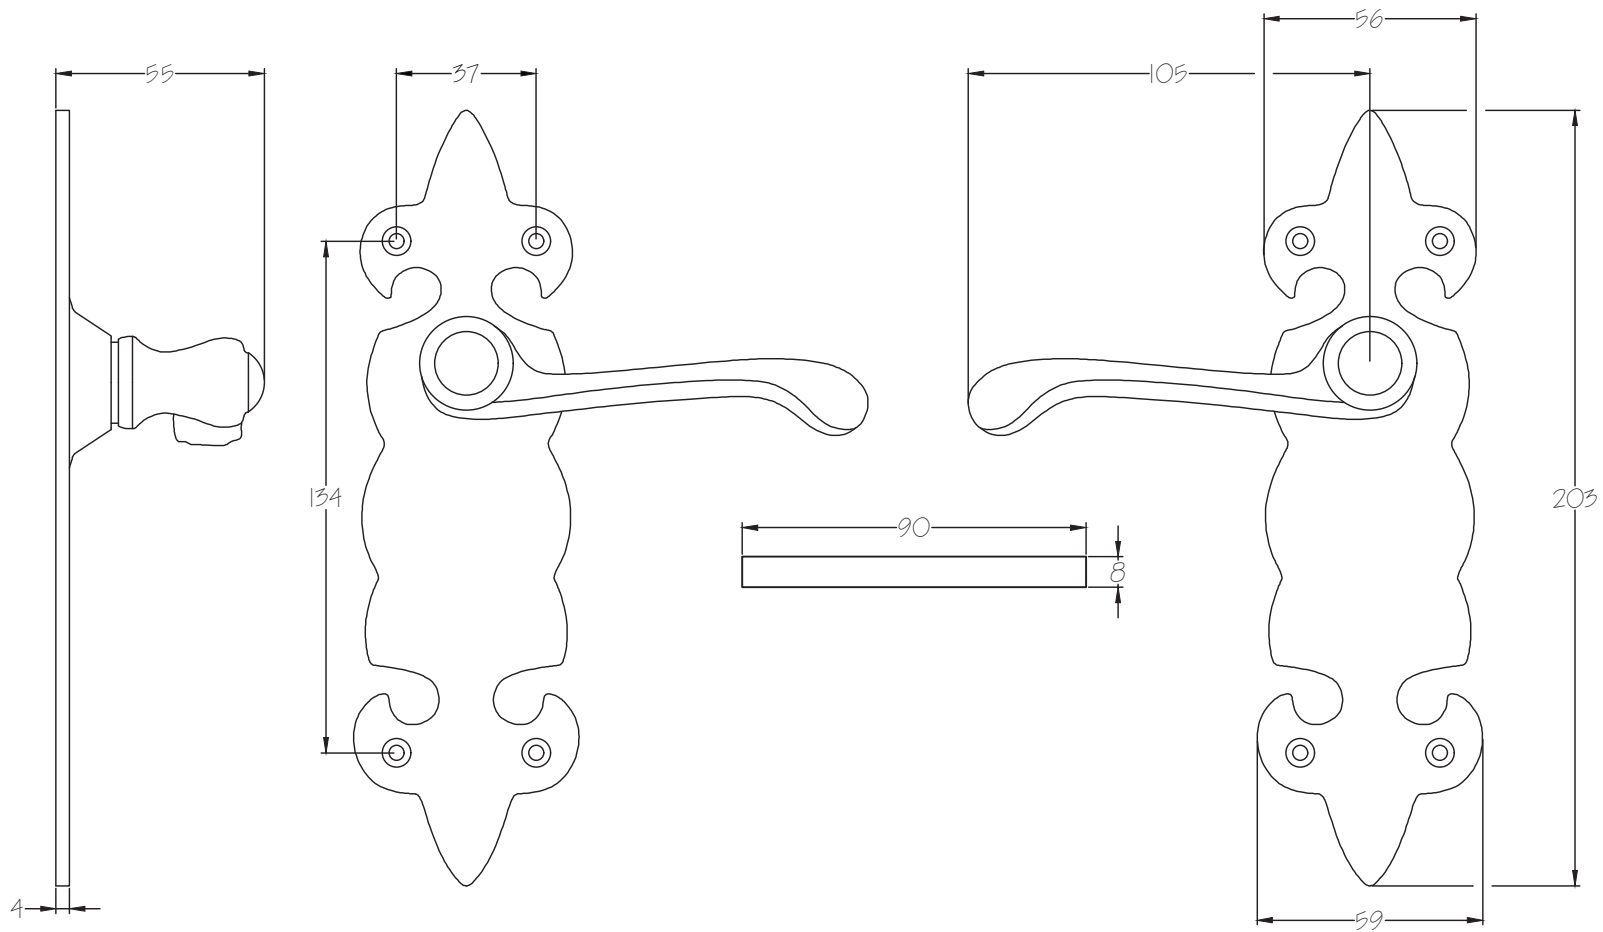

Web: www.suffolklatchcompany.co.uk
Email: info@suffolklatchcompany.co.uk
Tel: 01787 277277

Suffolk Latch Company Ltd
Unit B
Clare
Suffolk
CO10 8QP

Scale: 1:2

SKU: HAN001-P

Date: 10/02/2018

Drawn By: Carl Benson

Product Name: Fleur De Lis Door Handle Latch

Material / Colour: Cast Iron, Pewter Finish

Pack Content: 2 x Handles, 1 x Mortice Bar, 8 x Matching Wood Screws.

Suffolk Latch Co
suffolklatchcompany.co.uk