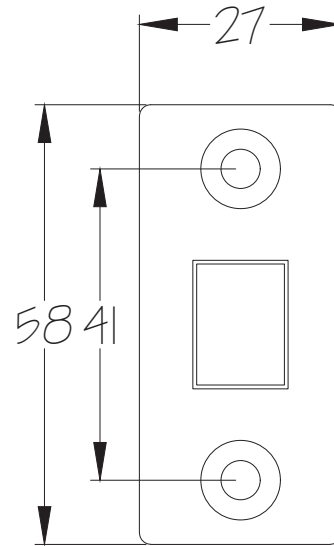

4 x Matching Screws

Web: www.suffolklatchcompany.co.uk
Email: info@suffolklatchcompany.co.uk
Tel: 01787 277277

Suffolk Latch Company Ltd
Unit B
Clare
Suffolk
CO10 8QP

Scale: 1:1

SKU: LAL0081-NP-2,5

Date: 30/08/2018

Drawn By: Carl Benson

Product Name: Bolt Through Tubular Latch 2,5 Inch Fire Rated CE1121

Material / Colour: Mild Steel with Nickel Plate Forend

Pack Content: 1 x Tubular Latch, 1 x Keeper, 4 x wood screws.

Suffolk Latch Co
suffolklatchcompany.co.uk