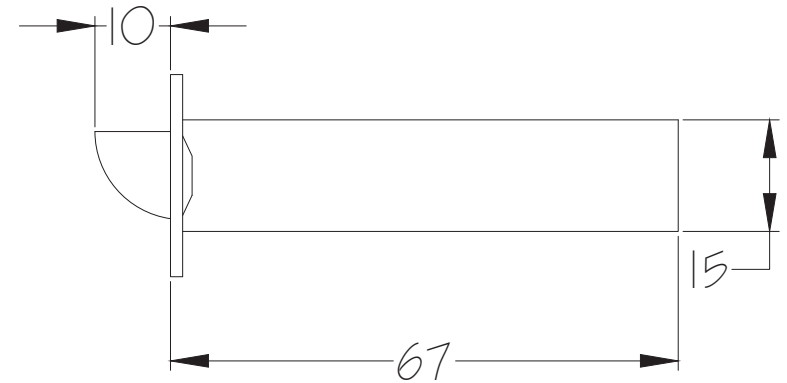

4 x Matching Screws

Web: www.suffolklatchcompany.co.uk
Email: info@suffolklatchcompany.co.uk
Tel: 01787 277277

Suffolk Latch Company Ltd
Unit B
Clare
Suffolk
CO10 8QP

Scale: 1:1

SKU: LAL0081-NP-2,5

Date: 30/08/2018

Drawn By: Carl Benson

Product Name: Bolt Through Tubular Latch 2,5 Inch Fire Rated CE1121

Material / Colour: Mild Steel with Nickel Plate Forend

Pack Content: 1 x Tubular Latch, 1 x Keeper, 4 x wood screws.

Suffolk Latch Co
suffolklatchcompany.co.uk