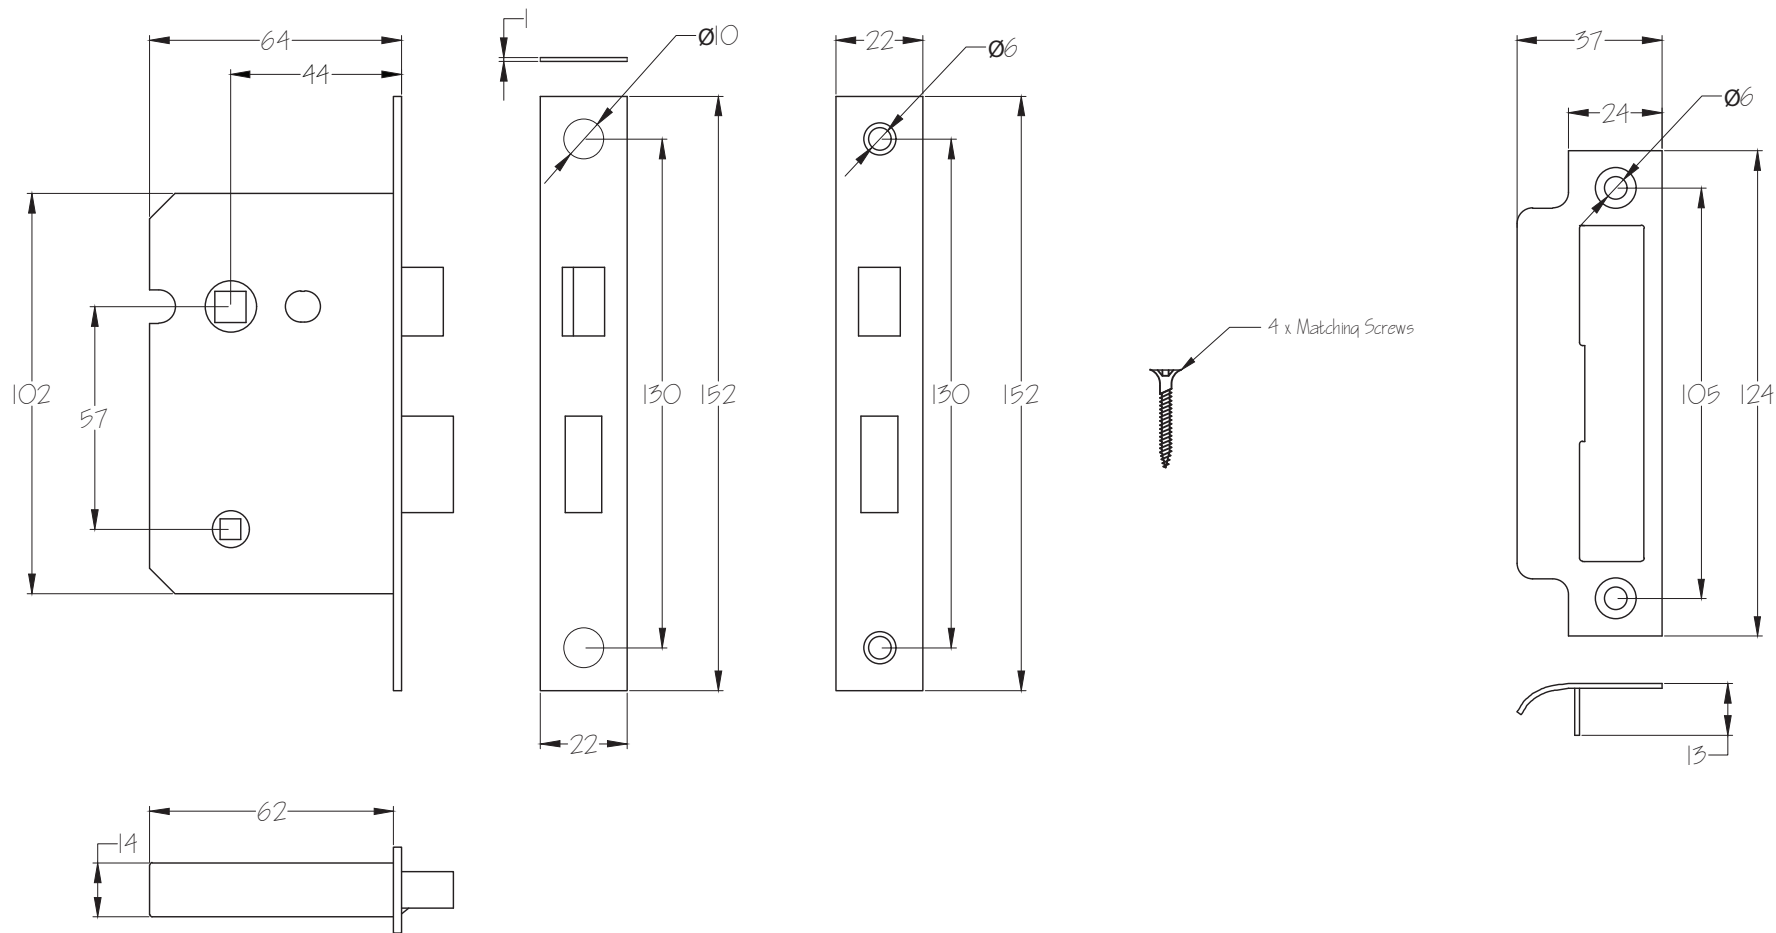

Web: www.suffolklatchcompany.co.uk
Email: info@suffolklatchcompany.co.uk
Tel: 01787 217277

Suffolk Latch Company Ltd
Unit B
Clare
Suffolk
CO10 8QD

Scale: 1:2

SKU: LAL1422-NP-2.5

Date: 29/08/2018

Drawn By: Carl Benson

Product Name: Fire Rated Bathroom Lock 2.5 Inch Fire Rated CEI121

Material / Colour: Mild Steel with Nickel Plate Forend

Pack Content: 1 x Mortice Bathroom Lock, Keeper, Seperate Forend & Matching Screws.

Suffolk Latch Co
suffolklatchcompany.co.uk