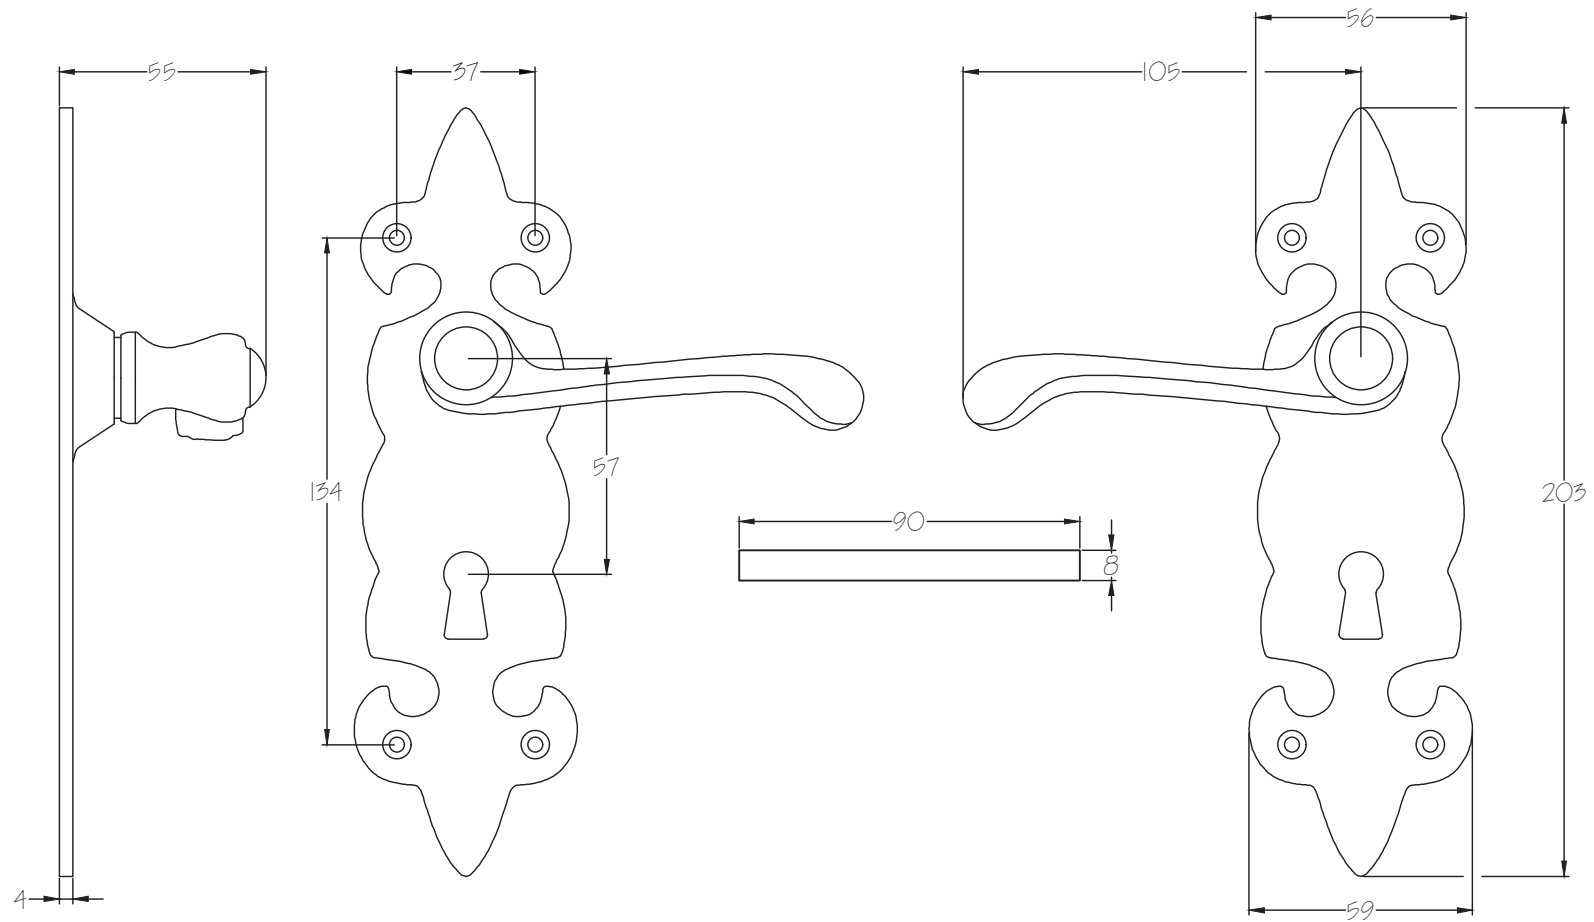

Web: www.suffolklatchcompany.co.uk
Email: info@suffolklatchcompany.co.uk
Tel: 01787 277277

Suffolk Latch Company Ltd
Unit B
Clare
Suffolk
CO10 8QP

Scale: 1:2

SKU: UK-HAN002-P

Date: 10/02/2018

Drawn By: Carl Benson

Product Name: Fleur De Lis Door Handle Lock

Material / Colour: Cast Iron, Pewter Finish

Pack Content: 2 x Lever Handles, 1 x Mortice bar, 8 x Matching Wood Screws.

Suffolk Latch Co
suffolklatchcompany.co.uk