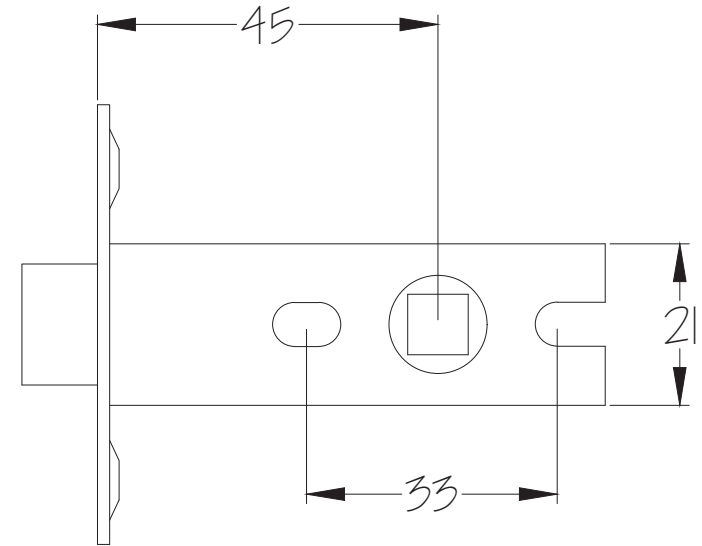

4 x Matching Screws

Web: www.suffolklatchcompany.co.uk
Email: info@suffolklatchcompany.co.uk
Tel: 01787 277277

Suffolk Latch Company Ltd
Unit B
Clare
Suffolk
CO10 8QP

Scale: 1:1

SKU: LAL0081-NP-2,5

Date: 30/08/2018

Drawn By: Carl Benson

Product Name: Bolt Through Tubular Latch 2,5 Inch Fire Rated CE1121

Material / Colour: Mild Steel with Nickel Plate Forend

Pack Content: 1 x Tubular Latch, 1 x Keeper, 4 x wood screws.

Suffolk Latch Co
suffolklatchcompany.co.uk