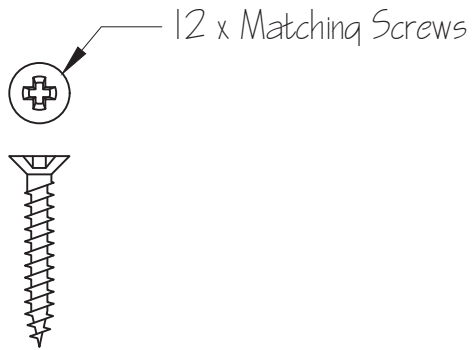

Web: www.suffolklatchcompany.co.uk
Email: info@suffolklatchcompany.co.uk
Tel: 01787 277277

Suffolk Latch Company Ltd
Unit B
Clare
Suffolk
CO10 8QP

Scale: 1:1

SKU: 2020-BZP-3

Date: 01/09/2018

Drawn By: Carl Benson

Product Name: 3 Inch Steel Butt hinge, Spun Pin, Bright Zinc Plated, Fire Rated CEI121.

Material / Colour: Steel With Bright Zinc Plate Plate.

Pack Content: 2 x Hinges 12 x Matching Screws..

Suffolk Latch Co
suffolklatchcompany.co.uk