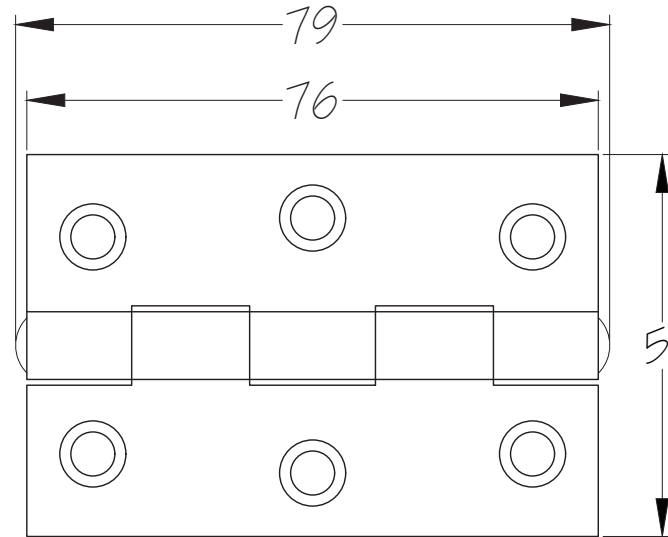

Web: www.suffolklatchcompany.co.uk
Email: info@suffolklatchcompany.co.uk
Tel: 01787 277277

Suffolk Latch Company Ltd
Unit B
Clare
Suffolk
CO10 8QP

Scale: 1:1

SKU: 2020-BZP-3

Date: 01/09/2018

Drawn By: Carl Benson

Product Name: 3 Inch Steel Butt hinge, Spun Pin, Bright Zinc Plated, Fire Rated CEI121.

Material / Colour: Steel With Bright Zinc Plate Plate.

Pack Content: 2 x Hinges 12 x Matching Screws..

Suffolk Latch Co
suffolklatchcompany.co.uk