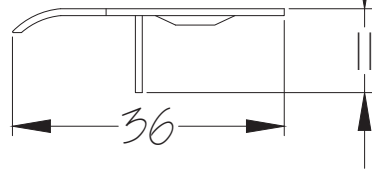

4 x Matching Screws

Web: www.suffolklatchcompany.co.uk
Email: info@suffolklatchcompany.co.uk
Tel: 01787 277277

Suffolk Latch Company Ltd
Unit B
Clare
Suffolk
CO10 8QP

Scale: 1:1

SKU: LAL0081-NP-2,5

Date: 30/08/2018

Drawn By: Carl Benson

Product Name: Bolt Through Tubular Latch 2,5 Inch Fire Rated CE1121

Material / Colour: Mild Steel with Nickel Plate Forend

Pack Content: 1 x Tubular Latch, 1 x Keeper, 4 x wood screws.

Suffolk Latch Co
suffolklatchcompany.co.uk