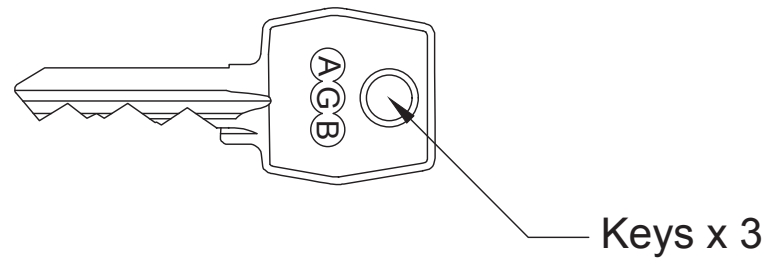

Index

- 1 Euro 5 Pin Single Cylinder - 30-10mm (40mm)
- 2 Euro 5 Pin Single Cylinder - 35- 15mm (45mm)

Back to Index

Keys x 3

Euro 5 Pin Single Cylinder 30-10mm (40mm)

Suffolk Latch Co
suffolk.latchcompany.co.uk

Back to Index

Euro 5 Pin Single Cylinder 35-15mm (45mm)

Suffolk Latch Co
suffolk.latchcompany.co.uk