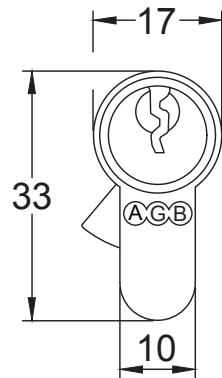

Index

- 1 Euro 5 Pin Single Cylinder - 30-10mm (40mm)
- 2 Euro 5 Pin Single Cylinder - 35- 15mm (45mm)

Back to Index

Keys x 3

Euro 5 Pin Single Cylinder 30-10mm (40mm)

Suffolk Latch Co
suffolk.latchcompany.co.uk

Back to Index

Euro 5 Pin Single Cylinder 35-15mm (45mm)

Suffolk Latch Co
suffolk.latchcompany.co.uk