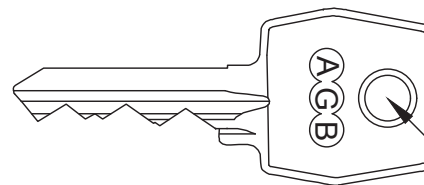

Index

- 1 Euro 5 Pin Single Cylinder - 30-10mm (40mm)
- 2 Euro 5 Pin Single Cylinder - 35- 15mm (45mm)

Back to Index

Keys x 3

Euro 5 Pin Single Cylinder 30-10mm (40mm)

Suffolk Latch Co
suffolk.latchcompany.co.uk

Back to Index

Euro 5 Pin Single Cylinder 35-15mm (45mm)

Suffolk Latch Co
suffolk.latchcompany.co.uk