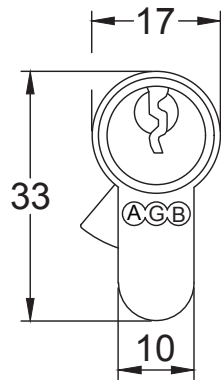

Index

- 1 Euro 5 Pin Single Cylinder - 30-10mm (40mm)
- 2 Euro 5 Pin Single Cylinder - 35- 15mm (45mm)

Back to Index

Keys x 3

Euro 5 Pin Single Cylinder 30-10mm (40mm)

Suffolk Latch Co
suffolk.latchcompany.co.uk

Back to Index

Euro 5 Pin Single Cylinder 35-15mm (45mm)

Suffolk Latch Co
suffolk.latchcompany.co.uk