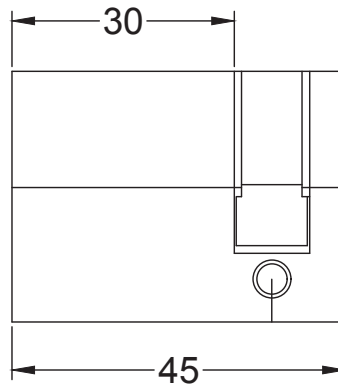

Index

- 1 Euro 5 Pin Single Cylinder - 30-10mm (40mm)
- 2 Euro 5 Pin Single Cylinder - 35- 15mm (45mm)

Back to Index

Keys x 3

Euro 5 Pin Single Cylinder 30-10mm (40mm)

Suffolk Latch Co
suffolk.latchcompany.co.uk

Back to Index

Euro 5 Pin Single Cylinder 35-15mm (45mm)

Suffolk Latch Co
suffolk.latchcompany.co.uk