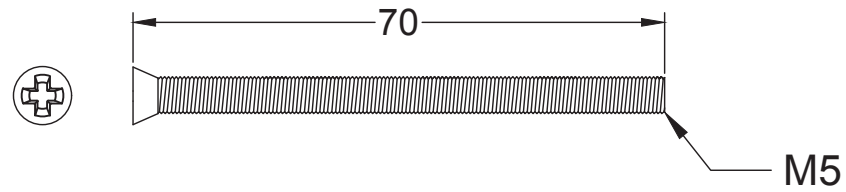

Index

- 1 Euro 5 Pin Single Cylinder - 30-10mm (40mm)
- 2 Euro 5 Pin Single Cylinder - 35- 15mm (45mm)

Back to Index

Keys x 3

Euro 5 Pin Single Cylinder 30-10mm (40mm)

Suffolk Latch Co
suffolk.latchcompany.co.uk

Back to Index

Euro 5 Pin Single Cylinder 35-15mm (45mm)

Suffolk Latch Co
suffolk.latchcompany.co.uk