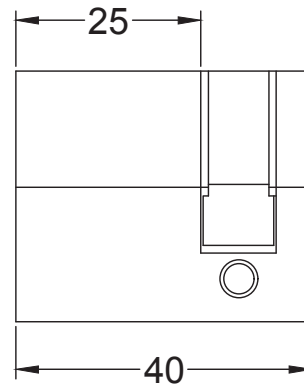

Index

- 1 Euro 5 Pin Single Cylinder - 30-10mm (40mm)
- 2 Euro 5 Pin Single Cylinder - 35- 15mm (45mm)

Back to Index

Keys x 3

Euro 5 Pin Single Cylinder 30-10mm (40mm)

Suffolk Latch Co
suffolk.latchcompany.co.uk

Back to Index

Euro 5 Pin Single Cylinder 35-15mm (45mm)

Suffolk Latch Co
suffolk.latchcompany.co.uk