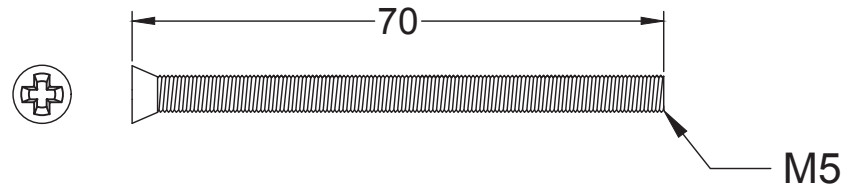

Index

- 1 Euro 5 Pin Single Cylinder - 30-10mm (40mm)
- 2 Euro 5 Pin Single Cylinder - 35- 15mm (45mm)

Back to Index

Keys x 3

Euro 5 Pin Single Cylinder 30-10mm (40mm)

Suffolk Latch Co
suffolk.latchcompany.co.uk

Back to Index

Euro 5 Pin Single Cylinder 35-15mm (45mm)

Suffolk Latch Co
suffolk.latchcompany.co.uk