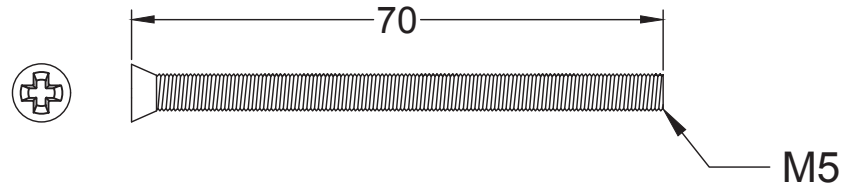

Index

- 1 Euro 5 Pin Cylinder - Keyed Alike 25- 25mm (60mm)
- 2 Euro 5 Pin Cylinder - Keyed Alike 30- 30mm (70mm)

Back to Index

Euro 5 Pin Double Cylinder Keyed Alike 25-25mm (60mm)

Back to Index

Euro 5 Pin Double Cylinder Keyed Alike 30-30mm (70mm)