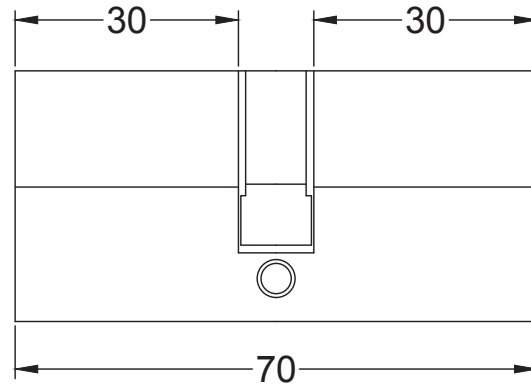

Index

- 1 Euro 5 Pin Cylinder - Keyed Alike 25- 25mm (60mm)
- 2 Euro 5 Pin Cylinder - Keyed Alike 30- 30mm (70mm)

Back to Index

Euro 5 Pin Double Cylinder Keyed Alike 25-25mm (60mm)

Back to Index

Euro 5 Pin Double Cylinder Keyed Alike 30-30mm (70mm)