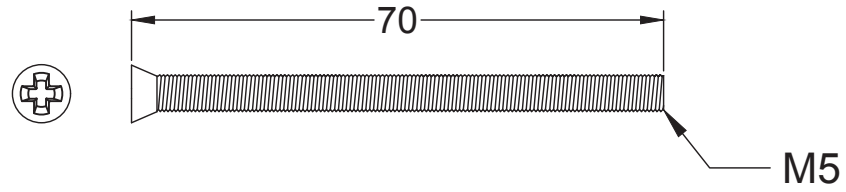

Index

- 1 Euro 5 Pin Cylinder - Keyed Alike 25- 25mm (60mm)
- 2 Euro 5 Pin Cylinder - Keyed Alike 30- 30mm (70mm)

Back to Index

Euro 5 Pin Double Cylinder Keyed Alike 25-25mm (60mm)

Back to Index

Euro 5 Pin Double Cylinder Keyed Alike 30-30mm (70mm)