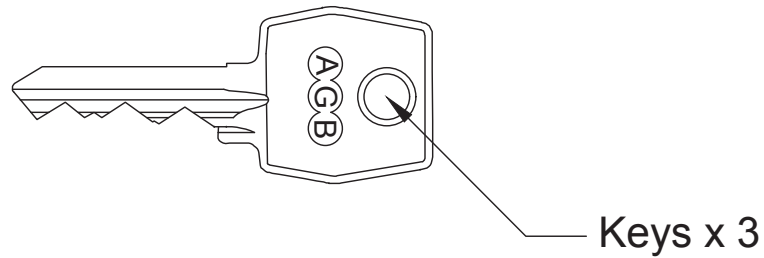

Index

- 1 Euro 5 Pin Cylinder - Keyed Alike 25- 25mm (60mm)
- 2 Euro 5 Pin Cylinder - Keyed Alike 30- 30mm (70mm)

Back to Index

Euro 5 Pin Double Cylinder Keyed Alike 25-25mm (60mm)

Back to Index

Euro 5 Pin Double Cylinder Keyed Alike 30-30mm (70mm)