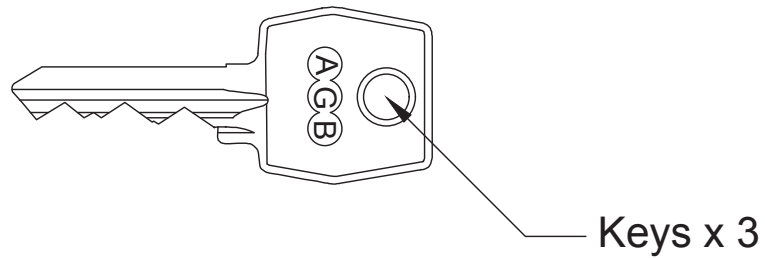

Index

- 1 Euro 5 Pin Cylinder - Keyed Alike 25- 25mm (60mm)
- 2 Euro 5 Pin Cylinder - Keyed Alike 30- 30mm (70mm)

Back to Index

Euro 5 Pin Double Cylinder Keyed Alike 25-25mm (60mm)

Back to Index

Euro 5 Pin Double Cylinder Keyed Alike 30-30mm (70mm)