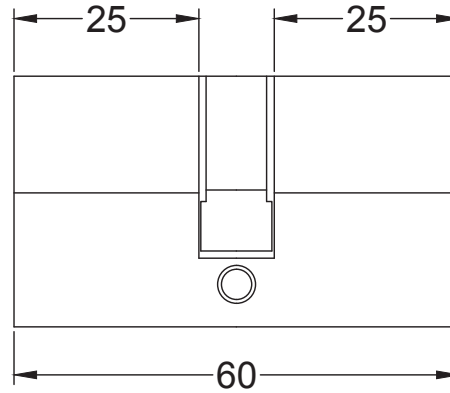

Index

- 1 Euro 5 Pin Cylinder - Keyed Alike 25- 25mm (60mm)
- 2 Euro 5 Pin Cylinder - Keyed Alike 30- 30mm (70mm)

Back to Index

Euro 5 Pin Double Cylinder Keyed Alike 25-25mm (60mm)

Back to Index

Euro 5 Pin Double Cylinder Keyed Alike 30-30mm (70mm)