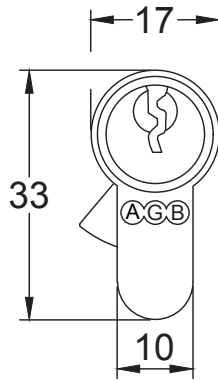

Index

- 1 Euro 5 Pin Cylinder - Keyed Alike 25- 25mm (60mm)
- 2 Euro 5 Pin Cylinder - Keyed Alike 30- 30mm (70mm)

Back to Index

Euro 5 Pin Double Cylinder Keyed Alike 25-25mm (60mm)

Back to Index

Euro 5 Pin Double Cylinder Keyed Alike 30-30mm (70mm)