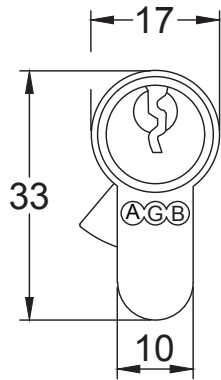

Index

- 1 Euro 5 Pin Cylinder - Keyed Alike 25- 25mm (60mm)
- 2 Euro 5 Pin Cylinder - Keyed Alike 30- 30mm (70mm)

Back to Index

Euro 5 Pin Double Cylinder Keyed Alike 25-25mm (60mm)

Back to Index

Euro 5 Pin Double Cylinder Keyed Alike 30-30mm (70mm)