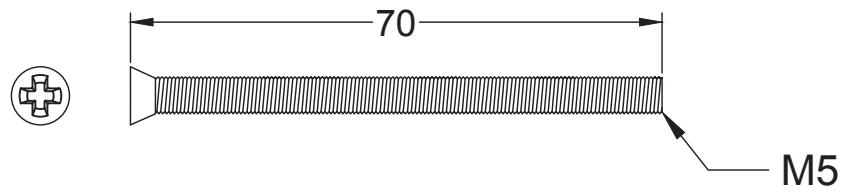

# Index

- 1 Euro 5 Pin Cylinder - Key to Turn 25- 25mm (60mm)
- 2 Euro 5 Pin Cylinder - Key to Turn 30- 30mm (70mm)

Back to Index

Euro 5 Pin Cylinder - Key to Turn 25-25mm (60mm)

Back to Index

Euro 5 Pin Cylinder - Key to Turn 30-30mm (70mm)