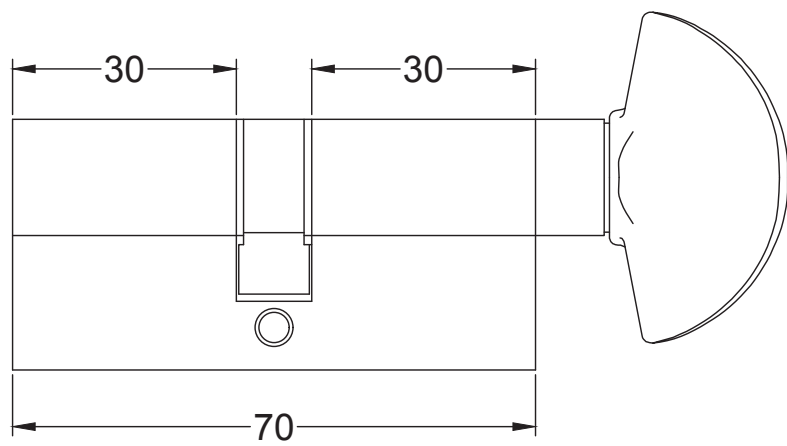

# Index

- 1 Euro 5 Pin Cylinder - Key to Turn 25- 25mm (60mm)
- 2 Euro 5 Pin Cylinder - Key to Turn 30- 30mm (70mm)

Back to Index

Euro 5 Pin Cylinder - Key to Turn 25-25mm (60mm)

Back to Index

Euro 5 Pin Cylinder - Key to Turn 30-30mm (70mm)