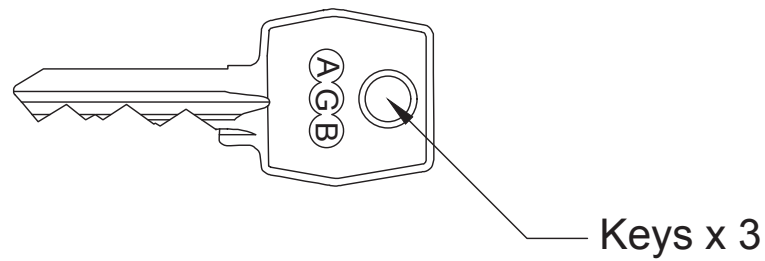

# Index

- 1 Euro 5 Pin Cylinder - Key to Turn 25- 25mm (60mm)
- 2 Euro 5 Pin Cylinder - Key to Turn 30- 30mm (70mm)

Back to Index

Euro 5 Pin Cylinder - Key to Turn 25-25mm (60mm)

Back to Index

Euro 5 Pin Cylinder - Key to Turn 30-30mm (70mm)