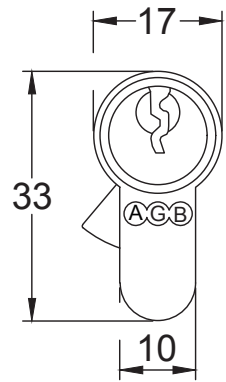

# Index

- 1 Euro 5 Pin Cylinder - Key to Turn 25- 25mm (60mm)
- 2 Euro 5 Pin Cylinder - Key to Turn 30- 30mm (70mm)

Back to Index

Euro 5 Pin Cylinder - Key to Turn 25-25mm (60mm)

Back to Index

Euro 5 Pin Cylinder - Key to Turn 30-30mm (70mm)