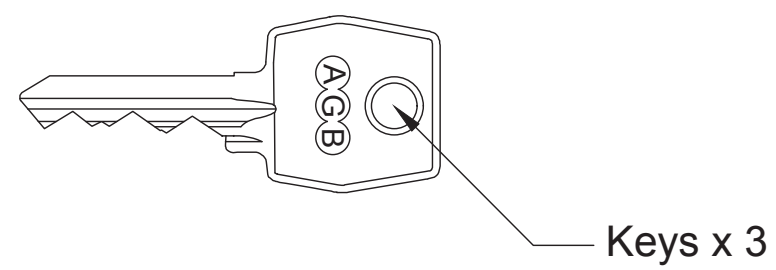

# Index

- 1 Euro 5 Pin Cylinder - Key to Turn 25- 25mm (60mm)
- 2 Euro 5 Pin Cylinder - Key to Turn 30- 30mm (70mm)

Back to Index

Euro 5 Pin Cylinder - Key to Turn 25-25mm (60mm)

Back to Index

Euro 5 Pin Cylinder - Key to Turn 30-30mm (70mm)