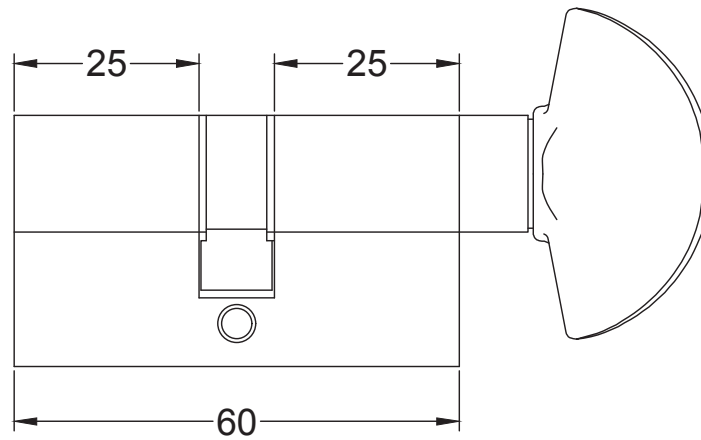

# Index

- 1 Euro 5 Pin Cylinder - Key to Turn 25- 25mm (60mm)
- 2 Euro 5 Pin Cylinder - Key to Turn 30- 30mm (70mm)

Back to Index

Euro 5 Pin Cylinder - Key to Turn 25-25mm (60mm)

Back to Index

Euro 5 Pin Cylinder - Key to Turn 30-30mm (70mm)