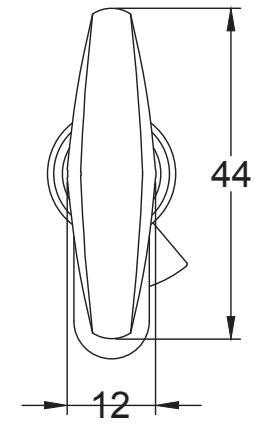

# Index

- 1 Euro 5 Pin Cylinder - Key to Turn 25- 25mm (60mm)
- 2 Euro 5 Pin Cylinder - Key to Turn 30- 30mm (70mm)

Back to Index

Euro 5 Pin Cylinder - Key to Turn 25-25mm (60mm)

Back to Index

Euro 5 Pin Cylinder - Key to Turn 30-30mm (70mm)