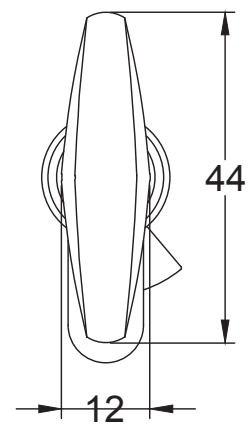

# Index

- 1 Euro 5 Pin Cylinder - Key to Turn 25- 25mm (60mm)
- 2 Euro 5 Pin Cylinder - Key to Turn 30- 30mm (70mm)

Back to Index

Euro 5 Pin Cylinder - Key to Turn 25-25mm (60mm)

Back to Index

Euro 5 Pin Cylinder - Key to Turn 30-30mm (70mm)