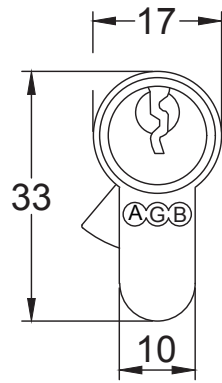

# Index

- 1 Euro 5 Pin Cylinder - Key to Turn 25- 25mm (60mm)
- 2 Euro 5 Pin Cylinder - Key to Turn 30- 30mm (70mm)

Back to Index

Euro 5 Pin Cylinder - Key to Turn 25-25mm (60mm)

Back to Index

Euro 5 Pin Cylinder - Key to Turn 30-30mm (70mm)