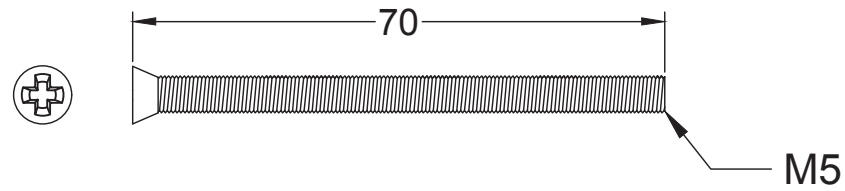

# Index

- 1 Euro 5 Pin Cylinder - Key to Turn 25- 25mm (60mm)
- 2 Euro 5 Pin Cylinder - Key to Turn 30- 30mm (70mm)

Back to Index

Euro 5 Pin Cylinder - Key to Turn 25-25mm (60mm)

Back to Index

Euro 5 Pin Cylinder - Key to Turn 30-30mm (70mm)