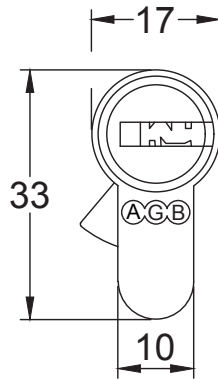

Index

- 1 Euro 15 Pin Cylinder - Key to Key 35- 35mm (70mm)
- 2 Euro 15 Pin Cylinder - Key to Key 40- 40mm (80mm)

Back to Index

Keys x 5

Euro 15 Pin Double Cylinder - Key to Key 35-35mm (70mm)

Back to Index

Euro 15 Pin Double Cylinder - Key to Key 40-40mm (80mm)