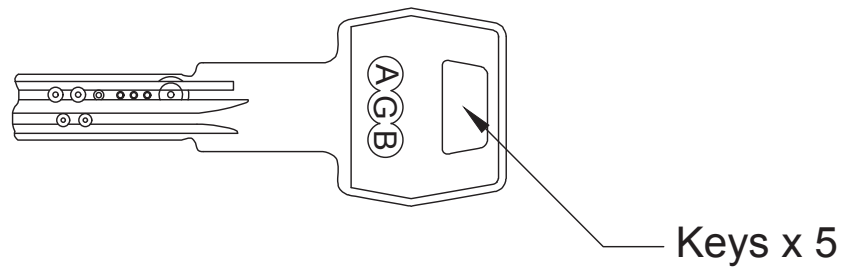

Index

- 1 Euro 15 Pin Cylinder - Key to Key 35- 35mm (70mm)
- 2 Euro 15 Pin Cylinder - Key to Key 40- 40mm (80mm)

Back to Index

Keys x 5

Euro 15 Pin Double Cylinder - Key to Key 35-35mm (70mm)

Back to Index

Euro 15 Pin Double Cylinder - Key to Key 40-40mm (80mm)