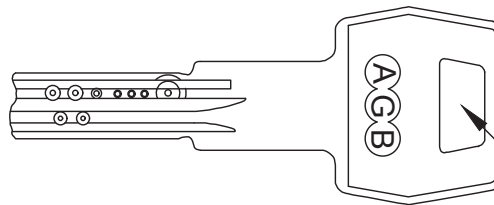

Index

- 1 Euro 15 Pin Cylinder - Key to Key 35- 35mm (70mm)
- 2 Euro 15 Pin Cylinder - Key to Key 40- 40mm (80mm)

Back to Index

Keys x 5

Euro 15 Pin Double Cylinder - Key to Key 35-35mm (70mm)

Back to Index

Euro 15 Pin Double Cylinder - Key to Key 40-40mm (80mm)