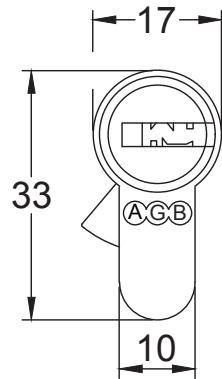

Index

- 1 Euro 15 Pin Cylinder - Key to Key 35- 35mm (70mm)
- 2 Euro 15 Pin Cylinder - Key to Key 40- 40mm (80mm)

Back to Index

Keys x 5

Euro 15 Pin Double Cylinder - Key to Key 35-35mm (70mm)

Back to Index

Euro 15 Pin Double Cylinder - Key to Key 40-40mm (80mm)