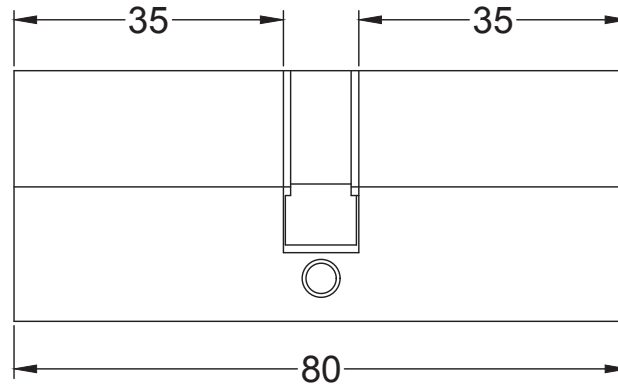

Index

- 1 Euro 15 Pin Cylinder - Key to Key 35- 35mm (70mm)
- 2 Euro 15 Pin Cylinder - Key to Key 40- 40mm (80mm)

Back to Index

Keys x 5

Euro 15 Pin Double Cylinder - Key to Key 35-35mm (70mm)

Back to Index

Euro 15 Pin Double Cylinder - Key to Key 40-40mm (80mm)