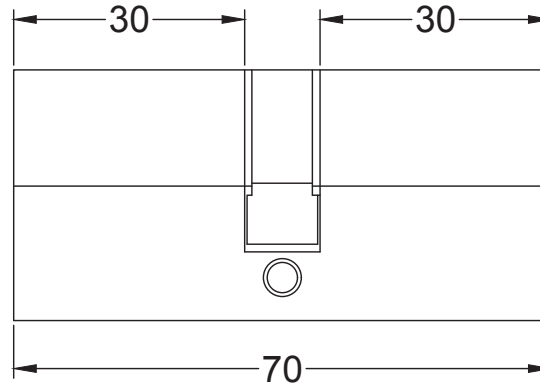

Index

- 1 Euro 15 Pin Cylinder - Key to Key 35- 35mm (70mm)
- 2 Euro 15 Pin Cylinder - Key to Key 40- 40mm (80mm)

Back to Index

Keys x 5

Euro 15 Pin Double Cylinder - Key to Key 35-35mm (70mm)

Back to Index

Euro 15 Pin Double Cylinder - Key to Key 40-40mm (80mm)