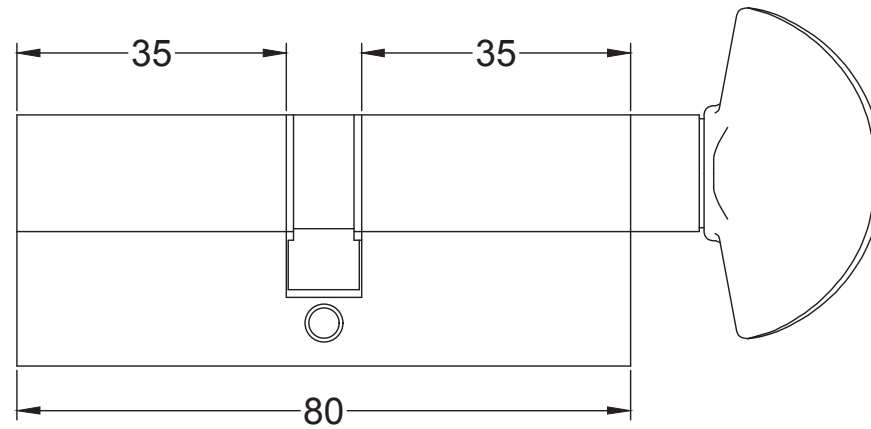

# Index

- 1 Euro 15 Pin Cylinder - Key to Turn 35- 35mm (70mm)
- 2 Euro 15 Pin Cylinder - Key to Turn 40- 40mm (80mm)

Back to Index

Euro 15 Pin Cylinder - Key to Turn 35- 35mm (70mm)

Back to Index

Euro 15 Pin Cylinder - Key to Turn 40- 40mm (80mm)