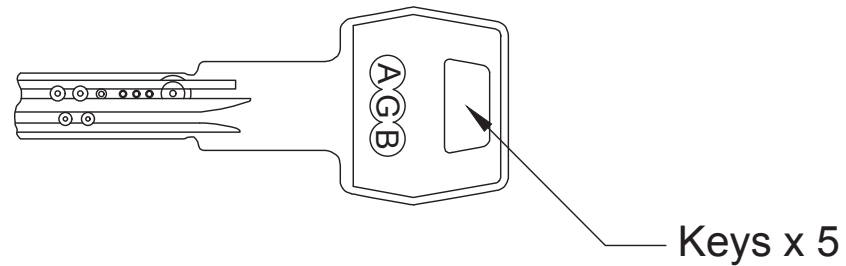

# Index

- 1 Euro 15 Pin Cylinder - Key to Turn 35- 35mm (70mm)
- 2 Euro 15 Pin Cylinder - Key to Turn 40- 40mm (80mm)

Back to Index

Euro 15 Pin Cylinder - Key to Turn 35- 35mm (70mm)

Back to Index

Euro 15 Pin Cylinder - Key to Turn 40- 40mm (80mm)