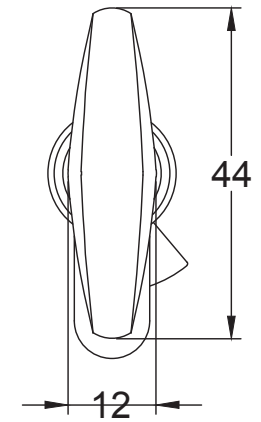

# Index

- 1 Euro 15 Pin Cylinder - Key to Turn 35- 35mm (70mm)
- 2 Euro 15 Pin Cylinder - Key to Turn 40- 40mm (80mm)

Back to Index

Euro 15 Pin Cylinder - Key to Turn 35- 35mm (70mm)

Back to Index

Euro 15 Pin Cylinder - Key to Turn 40- 40mm (80mm)