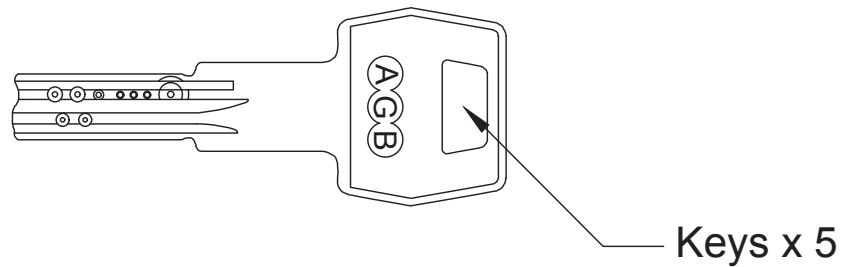

# Index

- 1 Euro 15 Pin Cylinder - Key to Turn 35- 35mm (70mm)
- 2 Euro 15 Pin Cylinder - Key to Turn 40- 40mm (80mm)

Back to Index

Euro 15 Pin Cylinder - Key to Turn 35- 35mm (70mm)

Back to Index

Euro 15 Pin Cylinder - Key to Turn 40- 40mm (80mm)