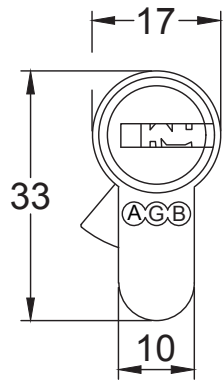

# Index

- 1 Euro 15 Pin Cylinder - Key to Turn 35- 35mm (70mm)
- 2 Euro 15 Pin Cylinder - Key to Turn 40- 40mm (80mm)

Back to Index

Euro 15 Pin Cylinder - Key to Turn 35- 35mm (70mm)

Back to Index

Euro 15 Pin Cylinder - Key to Turn 40- 40mm (80mm)