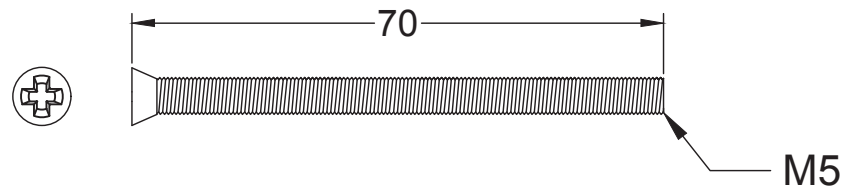

# Index

- 1 Euro 15 Pin Cylinder - Key to Turn 35- 35mm (70mm)
- 2 Euro 15 Pin Cylinder - Key to Turn 40- 40mm (80mm)

Back to Index

Euro 15 Pin Cylinder - Key to Turn 35- 35mm (70mm)

Back to Index

Euro 15 Pin Cylinder - Key to Turn 40- 40mm (80mm)