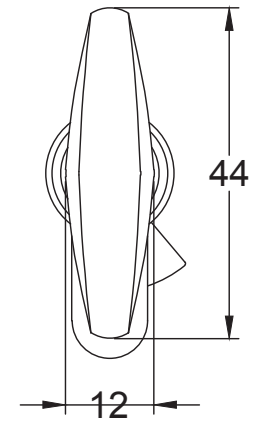

# Index

- 1 Euro 15 Pin Cylinder - Key to Turn 35- 35mm (70mm)
- 2 Euro 15 Pin Cylinder - Key to Turn 40- 40mm (80mm)

Back to Index

Euro 15 Pin Cylinder - Key to Turn 35- 35mm (70mm)

Back to Index

Euro 15 Pin Cylinder - Key to Turn 40- 40mm (80mm)