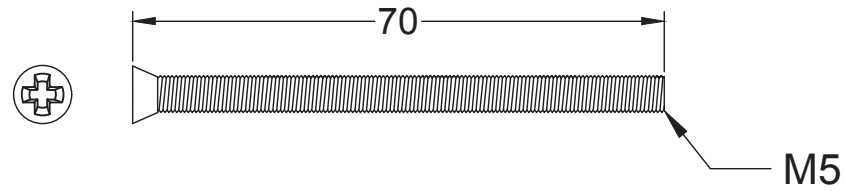

# Index

- 1 Euro 15 Pin Cylinder - Key to Turn 35- 35mm (70mm)
- 2 Euro 15 Pin Cylinder - Key to Turn 40- 40mm (80mm)

Back to Index

Euro 15 Pin Cylinder - Key to Turn 35- 35mm (70mm)

Back to Index

Euro 15 Pin Cylinder - Key to Turn 40- 40mm (80mm)