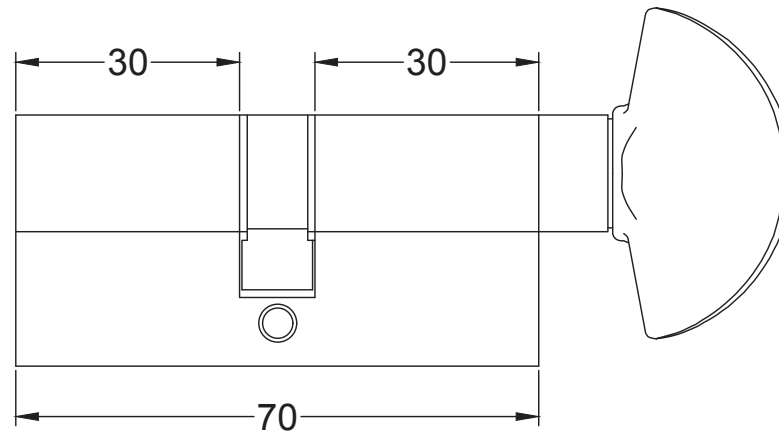

# Index

- 1 Euro 15 Pin Cylinder - Key to Turn 35- 35mm (70mm)
- 2 Euro 15 Pin Cylinder - Key to Turn 40- 40mm (80mm)

Back to Index

Euro 15 Pin Cylinder - Key to Turn 35- 35mm (70mm)

Back to Index

Euro 15 Pin Cylinder - Key to Turn 40- 40mm (80mm)