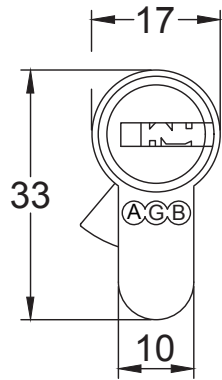

# Index

- 1 Euro 15 Pin Cylinder - Key to Turn 35- 35mm (70mm)
- 2 Euro 15 Pin Cylinder - Key to Turn 40- 40mm (80mm)

Back to Index

Euro 15 Pin Cylinder - Key to Turn 35- 35mm (70mm)

Back to Index

Euro 15 Pin Cylinder - Key to Turn 40- 40mm (80mm)