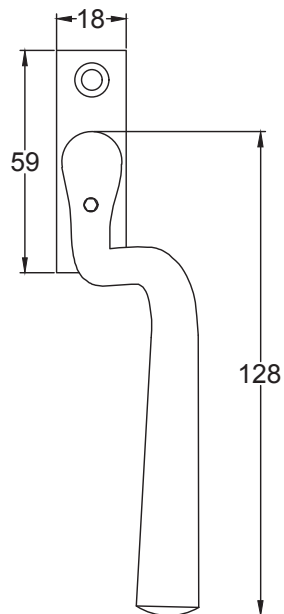

Web: www.suffolkatchcompany.co.uk
Email: info@suffolkatchcompany.co.uk
Tel: 01787 277277

Suffolk Latch Company Ltd
Unit B, Bridewell Ind Est
Clare
Suffolk
CO10 8QD

Scale: 1:2
SKU: UKS-FB1300R
Date: 14/10/2019
Drawn By: Carl Benson

Product Name : Padstow Cranked RH Window Espagnolette Locking.
Material / Colour: Flat Black/Drop Forged Steel.
Pack Content: 1 x Right Hand Locking Universal Espagnolette Handle, 1 x Mortice bar, Matching Screws.