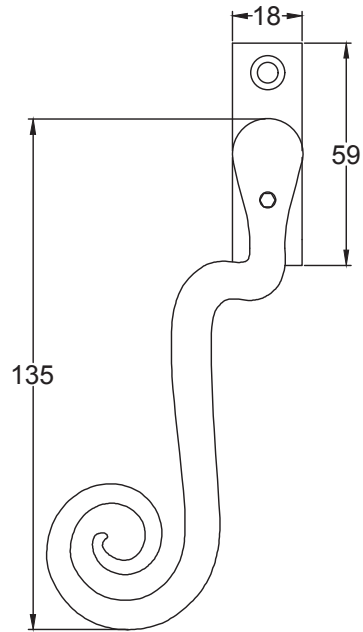

Web: www.suffolklatchcompany.co.uk
Email: info@suffolklatchcompany.co.uk
Tel: 01787 277277

Suffolk Latch Company Ltd
Unit B, Bridewell Ind Est
Clare
Suffolk
CO10 8QD

Scale: 1:2

SKU: UKS-FB1301L

Date: 14/10/2019

Drawn By: Carl Benson

Product Name : Curl Straight Window Espagnolette Universal Locking Left Hand.

Material / Colour: Flat Black/Drop Forged Steel.

Pack Content: 1 x Straight Locking Universal Espagnolette Handle.

Suffolk Latch Co
suffolklatchcompany.co.uk