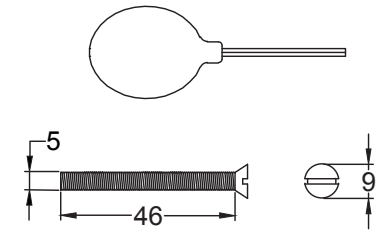

Web: www.suffolklatchcompany.co.uk
Email: info@suffolklatchcompany.co.uk
Tel: 01787 277277

Suffolk Latch Company Ltd
Unit B, Bridewell Ind Est
Clare
Suffolk
CO10 8QD

Scale: 1:2

SKU: UKS-FB1301L

Date: 14/10/2019

Drawn By: Carl Benson

Product Name : Curl Straight Window Espagnolette Universal Locking Left Hand.

Material / Colour: Flat Black/Drop Forged Steel.

Pack Content: 1 x Straight Locking Universal Espagnolette Handle.

Suffolk Latch Co
suffolklatchcompany.co.uk