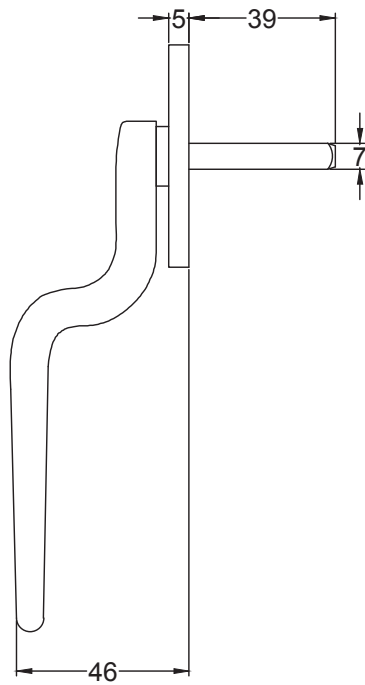

Web: www.suffolkatchcompany.co.uk
Email: info@suffolkatchcompany.co.uk
Tel: 01787 277277

Suffolk Latch Company Ltd
Unit B, Bridewell Ind Est
Clare
Suffolk
CO10 8QD

Scale: 1:2

SKU: UKS-FB1301R

Date: 14/10/2019

Drawn By: Carl Benson

Product Name : Curl Window Espagnolette Universal Locking Right Hand.

Material / Colour: Flat Black/Drop Forged Steel.

Pack Content: 1 x Straight Locking Universal Espagnolette Handle.

Suffolk Latch Co
suffolkatchcompany.co.uk