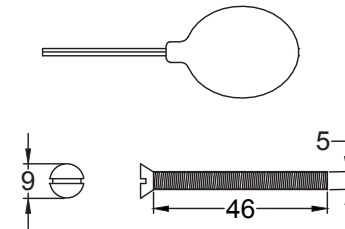

Web: www.suffolkatchcompany.co.uk
Email: info@suffolkatchcompany.co.uk
Tel: 01787 277277

Suffolk Latch Company Ltd
Unit B, Bridewell Ind Est
Clare
Suffolk
CO10 8QD

Scale: 1:2

SKU: UKS-FB1300L

Date: 14/10/2019

Drawn By: Carl Benson

Product Name : Padstow Cranked LH Window Espagnolette Locking.

Material / Colour: Flat Black/Drop Forged Steel.

Pack Content: 1 x Left Hand Locking Universal Espagnolette Handle, 1 x Mortice bar, Matching Screws.

Suffolk Latch Co
suffolkatchcompany.co.uk