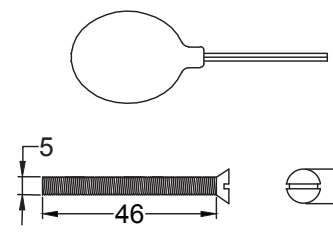

Web: www.suffolklatchcompany.co.uk
Email: info@suffolklatchcompany.co.uk
Tel: 01787 277277

Suffolk Latch Company Ltd
Unit B, Bridewell Ind Est
Clare
Suffolk
CO10 8QD

Scale: 1:2

SKU: UKS-FB242

Date: 14/10/2019

Drawn By: Carl Benson

Product Name : Padstow Straight Window Espagnolette Universal Locking.

Material / Colour: Flat Black/Drop Forged Steel.

Pack Content: 1 x Straight Locking Universal Espagnolette Handle.

Suffolk Latch Co
suffolklatchcompany.co.uk