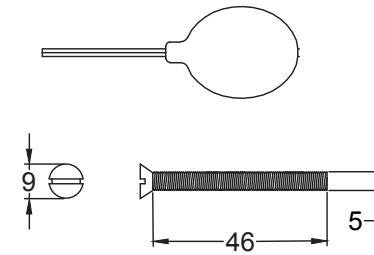

Web: www.suffolkatchcompany.co.uk
Email: info@suffolkatchcompany.co.uk
Tel: 01787 277277

Suffolk Latch Company Ltd
Unit B, Bridewell Ind Est
Clare
Suffolk
CO10 8QD

Scale: 1:2

SKU: UKS-FB1301R

Date: 14/10/2019

Drawn By: Carl Benson

Product Name : Curl Window Espagnolette Universal Locking Right Hand.

Material / Colour: Flat Black/Drop Forged Steel.

Pack Content: 1 x Straight Locking Universal Espagnolette Handle.

Suffolk Latch Co
suffolkatchcompany.co.uk