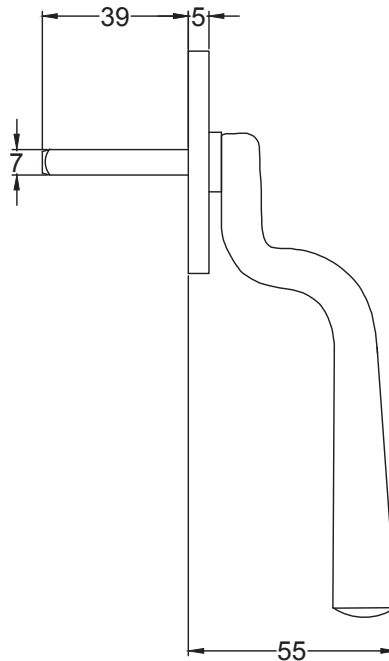

Web: www.suffolklatchcompany.co.uk
Email: info@suffolklatchcompany.co.uk
Tel: 01787 277277

Suffolk Latch Company Ltd
Unit B, Bridewell Ind Est
Clare
Suffolk
CO10 8QD

Scale: 1:2

SKU: UKS-FB242

Date: 14/10/2019

Drawn By: Carl Benson

Product Name : Padstow Straight Window Espagnolette Universal Locking.

Material / Colour: Flat Black/Drop Forged Steel.

Pack Content: 1 x Straight Locking Universal Espagnolette Handle.

Suffolk Latch Co
suffolklatchcompany.co.uk