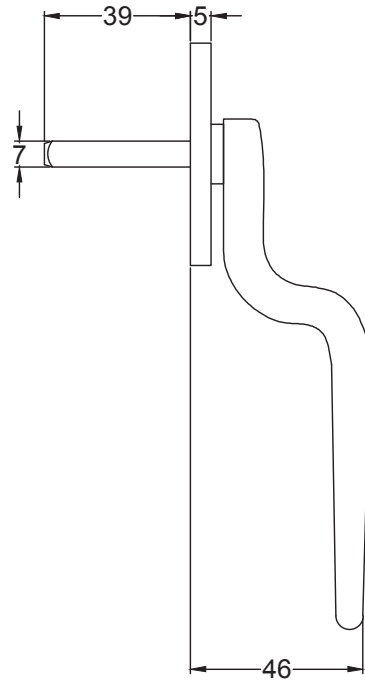

Web: www.suffolklatchcompany.co.uk
Email: info@suffolklatchcompany.co.uk
Tel: 01787 277277

Suffolk Latch Company Ltd
Unit B, Bridewell Ind Est
Clare
Suffolk
CO10 8QD

Scale: 1:2

SKU: UKS-FB1301L

Date: 14/10/2019

Drawn By: Carl Benson

Product Name : Curl Straight Window Espagnolette Universal Locking Left Hand.

Material / Colour: Flat Black/Drop Forged Steel.

Pack Content: 1 x Straight Locking Universal Espagnolette Handle.

Suffolk Latch Co
suffolklatchcompany.co.uk