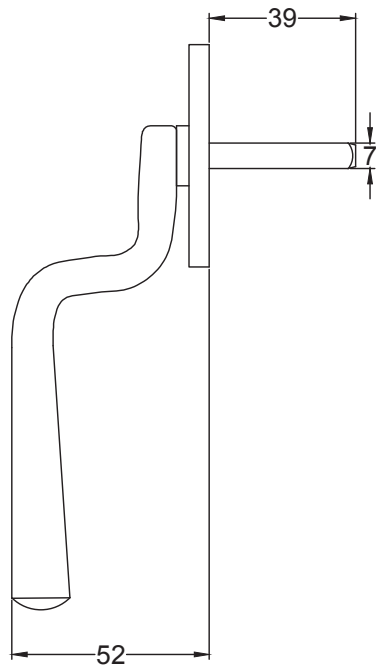

Web: www.suffolkatchcompany.co.uk
Email: info@suffolkatchcompany.co.uk
Tel: 01787 277277

Suffolk Latch Company Ltd
Unit B, Bridewell Ind Est
Clare
Suffolk
CO10 8QD

Scale: 1:2

SKU: UKS-FB1300L

Date: 14/10/2019

Drawn By: Carl Benson

Product Name : Padstow Cranked LH Window Espagnolette Locking.

Material / Colour: Flat Black/Drop Forged Steel.

Pack Content: 1 x Left Hand Locking Universal Espagnolette Handle, 1 x Mortice bar, Matching Screws.

Suffolk Latch Co
suffolkatchcompany.co.uk