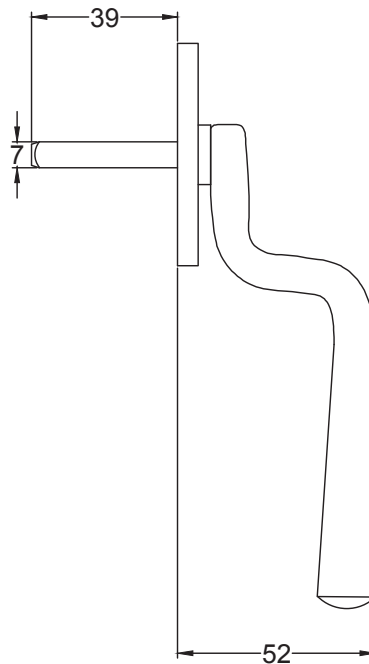

Web: www.suffolkatchcompany.co.uk
Email: info@suffolkatchcompany.co.uk
Tel: 01787 277277

Suffolk Latch Company Ltd
Unit B, Bridewell Ind Est
Clare
Suffolk
CO10 8QD

Scale: 1:2
SKU: UKS-FB1300R
Date: 14/10/2019
Drawn By: Carl Benson

Product Name : Padstow Cranked RH Window Espagnolette Locking.
Material / Colour: Flat Black/Drop Forged Steel.
Pack Content: 1 x Right Hand Locking Universal Espagnolette Handle, 1 x Mortice bar, Matching Screws.