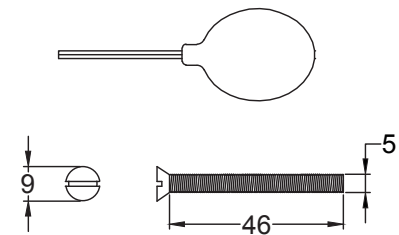

Web: www.suffolkatchcompany.co.uk
Email: info@suffolkatchcompany.co.uk
Tel: 01787 277277

Suffolk Latch Company Ltd
Unit B, Bridewell Ind Est
Clare
Suffolk
CO10 8QD

Scale: 1:2

SKU: UKS-FB1140

Date: 14/10/2019

Drawn By: Carl Benson

Product Name : Cotswold Straight Window Espagnolette Universal Locking.

Material / Colour: Flat Black/Drop Forged Steel.

Pack Content: 1 x Straight Locking Universal Espagnolette Handle.

Suffolk Latch Co
suffolkatchcompany.co.uk