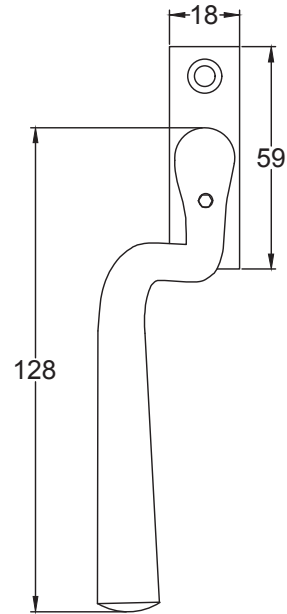

Web: www.suffolkatchcompany.co.uk
Email: info@suffolkatchcompany.co.uk
Tel: 01787 277277

Suffolk Latch Company Ltd
Unit B, Bridewell Ind Est
Clare
Suffolk
CO10 8QD

Scale: 1:2

SKU: UKS-FB1300L

Date: 14/10/2019

Drawn By: Carl Benson

Product Name : Padstow Cranked LH Window Espagnolette Locking.

Material / Colour: Flat Black/Drop Forged Steel.

Pack Content: 1 x Left Hand Locking Universal Espagnolette Handle, 1 x Mortice bar, Matching Screws.

Suffolk Latch Co
suffolkatchcompany.co.uk