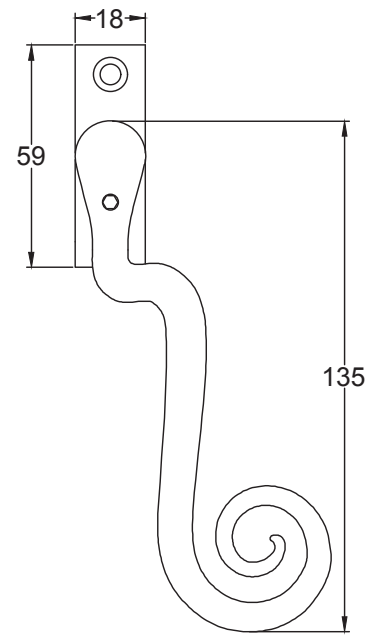

Web: www.suffolkatchcompany.co.uk
Email: info@suffolkatchcompany.co.uk
Tel: 01787 277277

Suffolk Latch Company Ltd
Unit B, Bridewell Ind Est
Clare
Suffolk
CO10 8QD

Scale: 1:2

SKU: UKS-FB1301R

Date: 14/10/2019

Drawn By: Carl Benson

Product Name : Curl Window Espagnolette Universal Locking Right Hand.

Material / Colour: Flat Black/Drop Forged Steel.

Pack Content: 1 x Straight Locking Universal Espagnolette Handle.

Suffolk Latch Co
suffolkatchcompany.co.uk