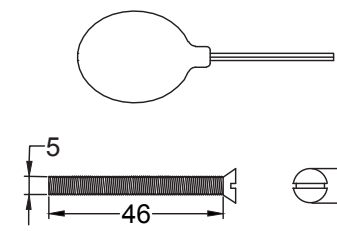

Web: www.suffolkatchcompany.co.uk
Email: info@suffolkatchcompany.co.uk
Tel: 01787 277277

Suffolk Latch Company Ltd
Unit B, Bridewell Ind Est
Clare
Suffolk
CO10 8QD

Scale: 1:2
SKU: UKS-FB1300R
Date: 14/10/2019
Drawn By: Carl Benson

Product Name : Padstow Cranked RH Window Espagnolette Locking.
Material / Colour: Flat Black/Drop Forged Steel.
Pack Content: 1 x Right Hand Locking Universal Espagnolette Handle, 1 x Mortice bar, Matching Screws.