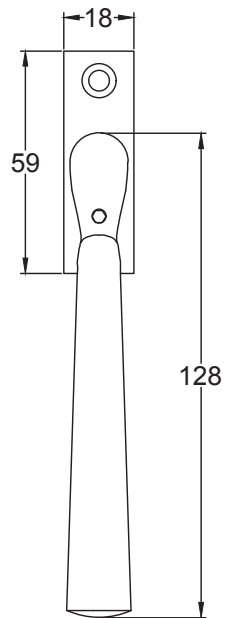

Web: www.suffolklatchcompany.co.uk
Email: info@suffolklatchcompany.co.uk
Tel: 01787 277277

Suffolk Latch Company Ltd
Unit B, Bridewell Ind Est
Clare
Suffolk
CO10 8QD

Scale: 1:2

SKU: UKS-FB242

Date: 14/10/2019

Drawn By: Carl Benson

Product Name : Padstow Straight Window Espagnolette Universal Locking.

Material / Colour: Flat Black/Drop Forged Steel.

Pack Content: 1 x Straight Locking Universal Espagnolette Handle.

Suffolk Latch Co
suffolklatchcompany.co.uk