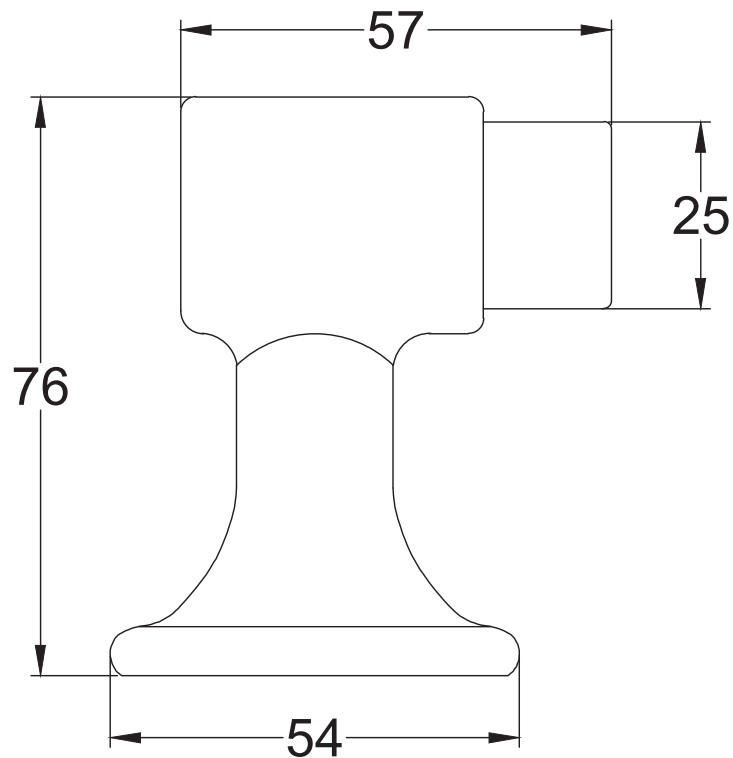

3 x Matching Dome Head Slotted Wood Screws

id

Web: www.suffolk latch company.co.uk
Email: info@suffolk latch company.co.uk
Tel: 01787 277277

Suffolk Latch Company Ltd
Unit B, Bridewell Ind Est
Clare
Suffolk
CO10 8QD

Scale: 1:1

SKU: UKS-FB1144

Date: 17/10/2019

Drawn By: Carl Benson

Product Name : Floor Mounted Door Stop Black.

Material / Colour: Cast Iron/Rubber. Flat Black.

Pack Content: 1 x Floor Mounted Door Knob, 3 x Matching Wood Screws.

Suffolk Latch Co
suffolk latch company.co.uk