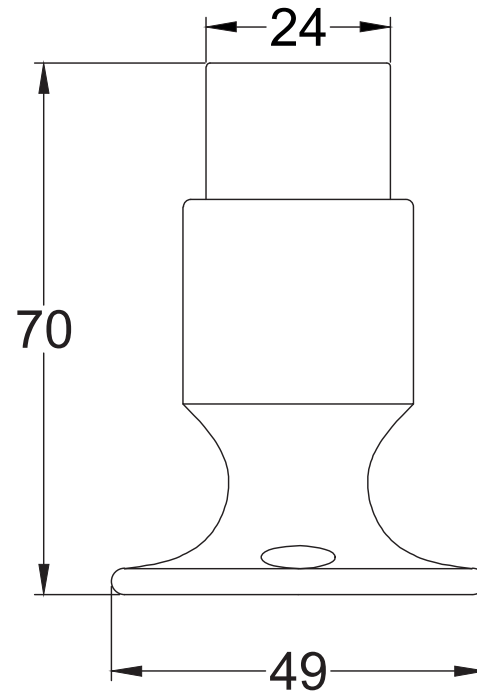

Drawn By: Carl Benson

Product Name : Projection Door Stop Black.

Material / Colour: Cast Iron/Rubber. Flat Black.

Pack Content: 1 x Projection Door Stop.

Suffolk Latch Co
suffolk latch company.co.uk

3 x Matching Dome Head Slotted Wood Screws